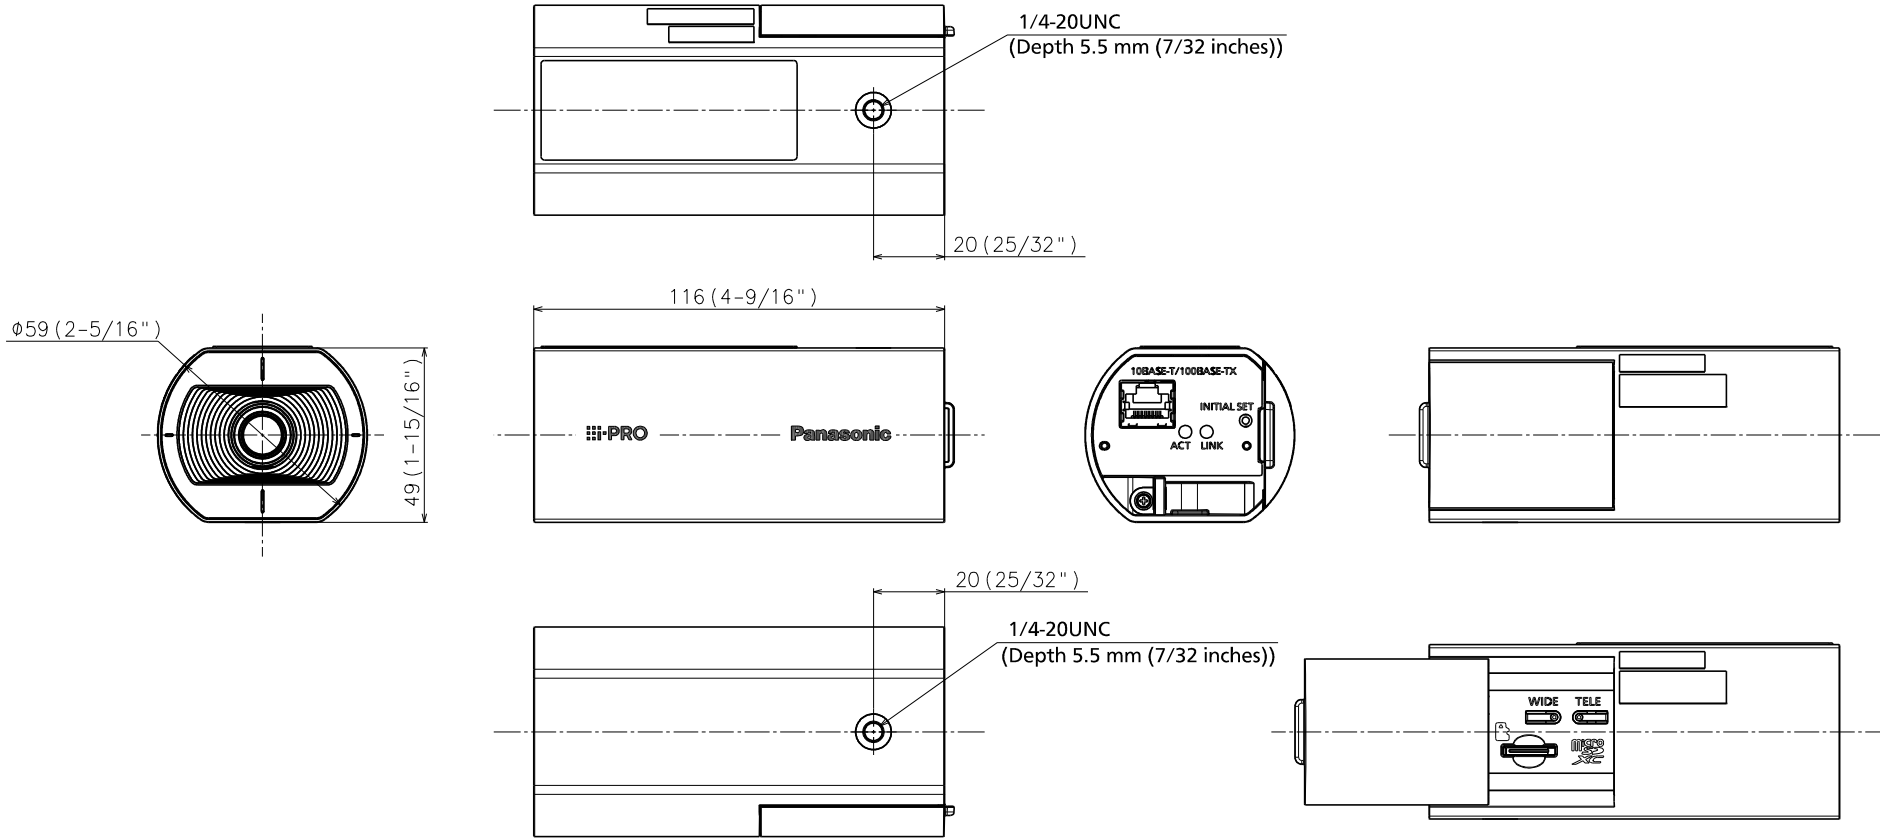

WV-QCL102-W
Universal Camera
Mount Bracket

WV-QLR100-W
Light Rail Mount
Bracket

Mass : Approx. 200 g {0.44 lbs}

WV-U1142A