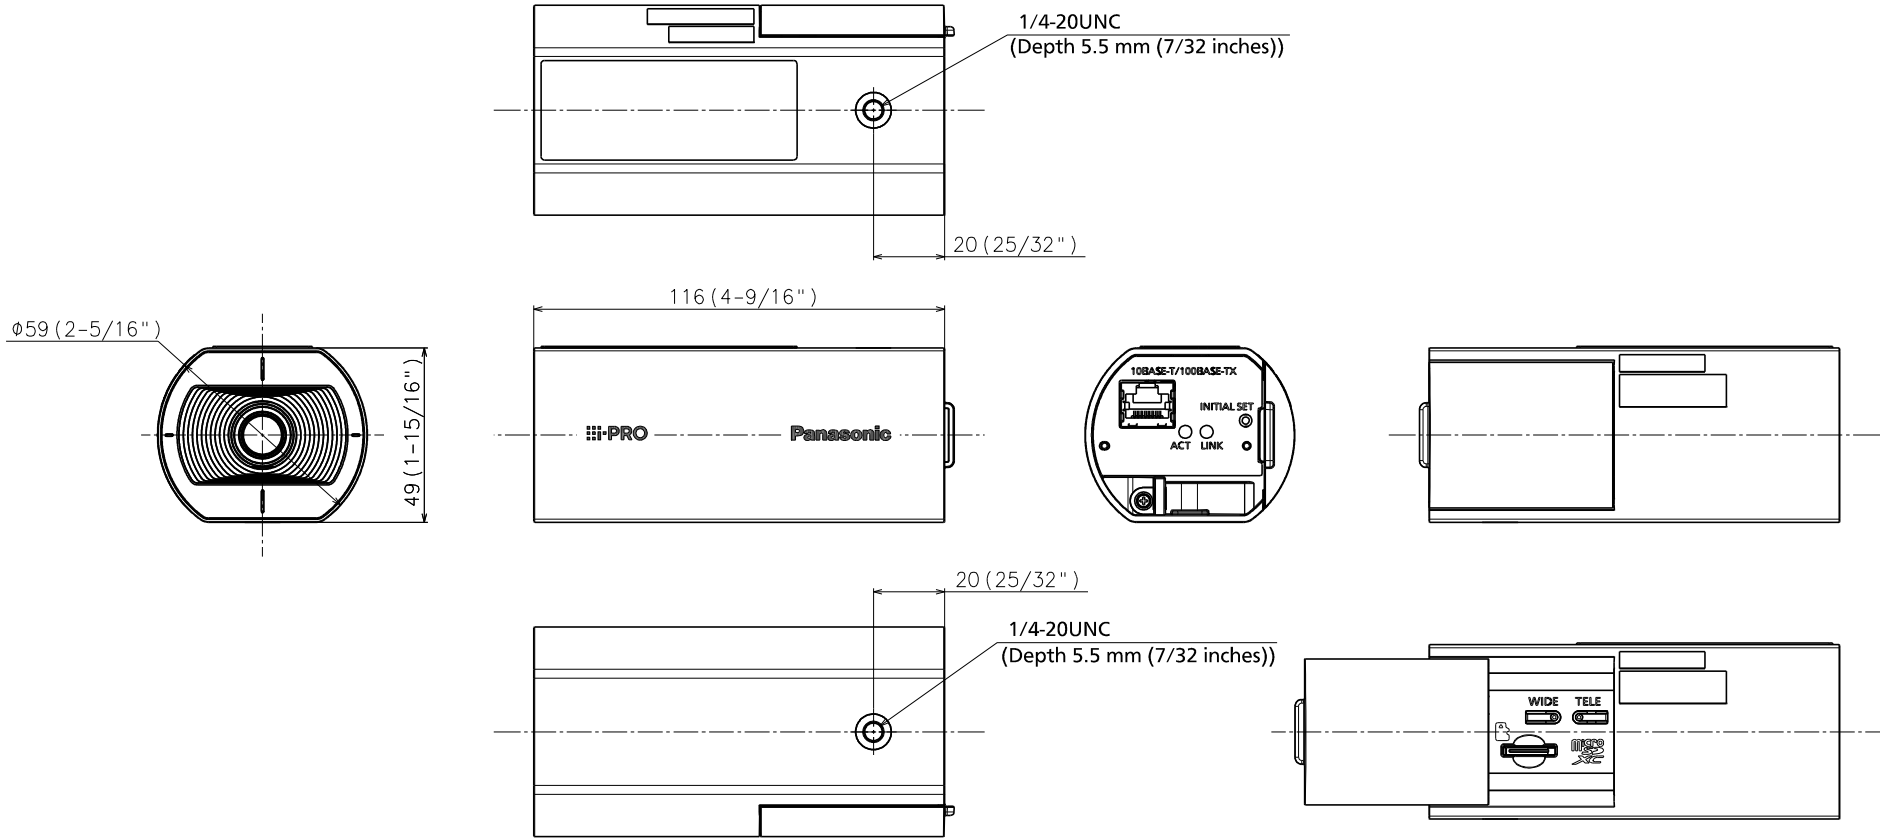

## OPTIONAL ACCESSORIES

Select a compatible accessory

[Accessory Selector \(i-pro.com\)](http://i-pro.com).

WV-QCL102-W  
Universal Camera  
Mount Bracket

WV-QLR100-W  
Light Rail Mount  
Bracket

Mass : Approx. 155 g {0.34 lbs}