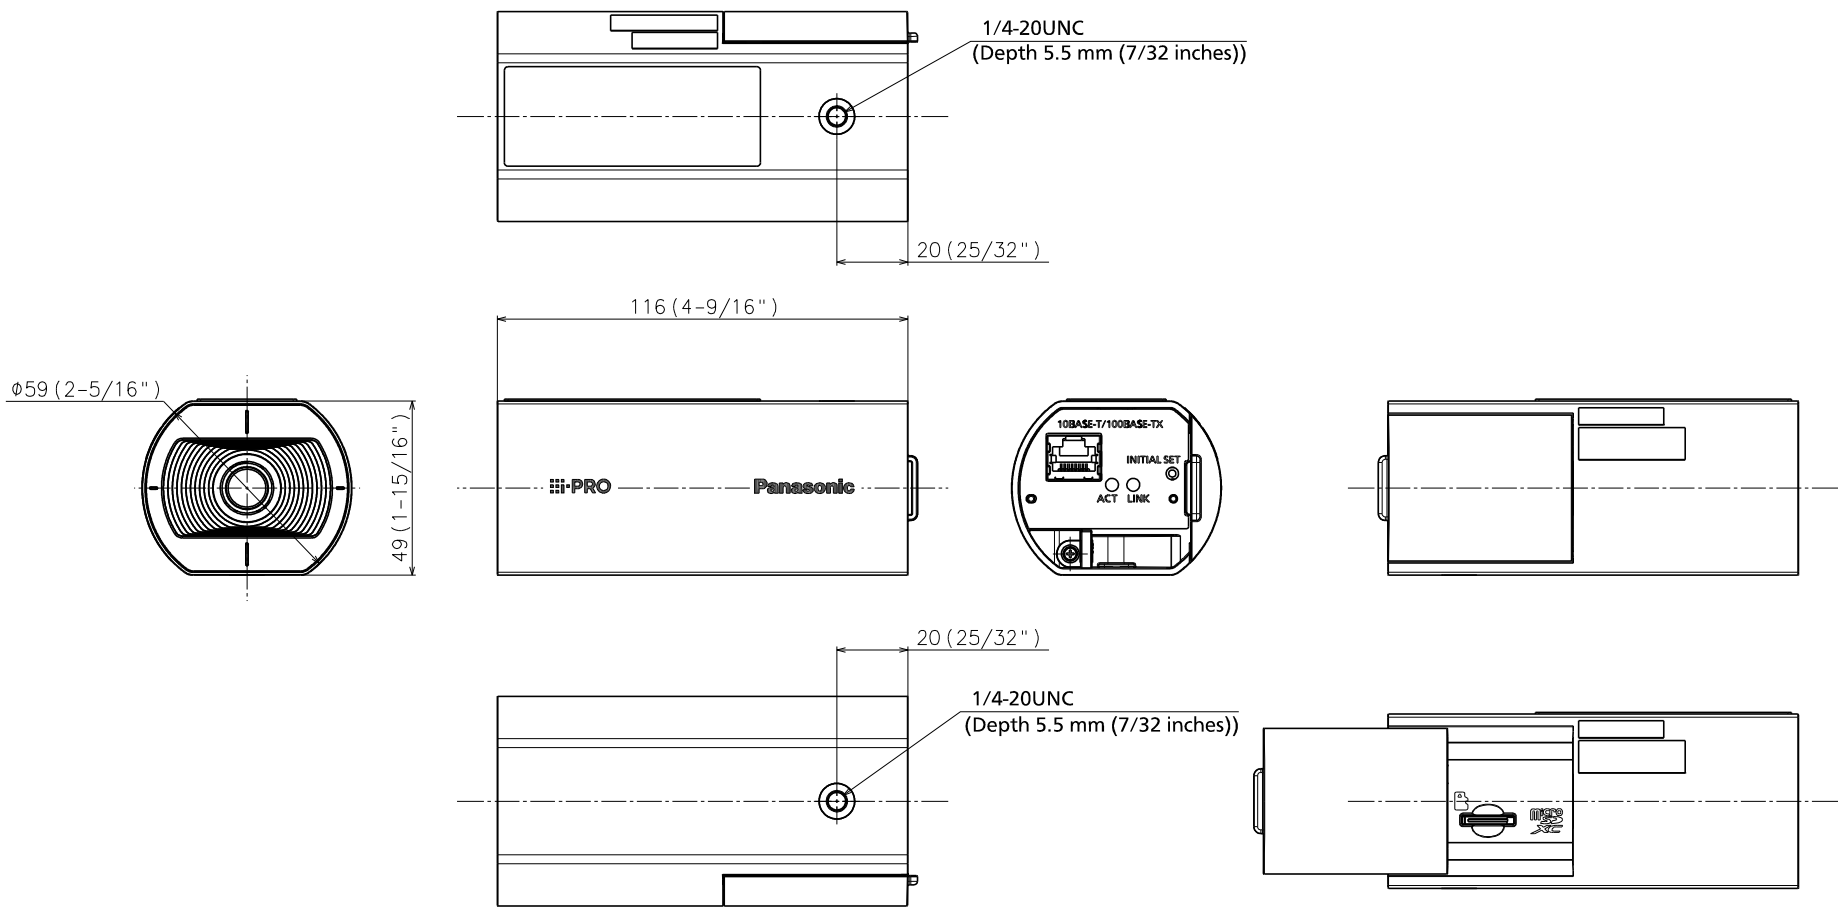

WV-QCL102-W
Universal Camera
Mount Bracket

WV-QLR100-W
Light Rail Mount
Bracket

Mass : Approx. 150 g {0.33 lbs}

WV-U1130A