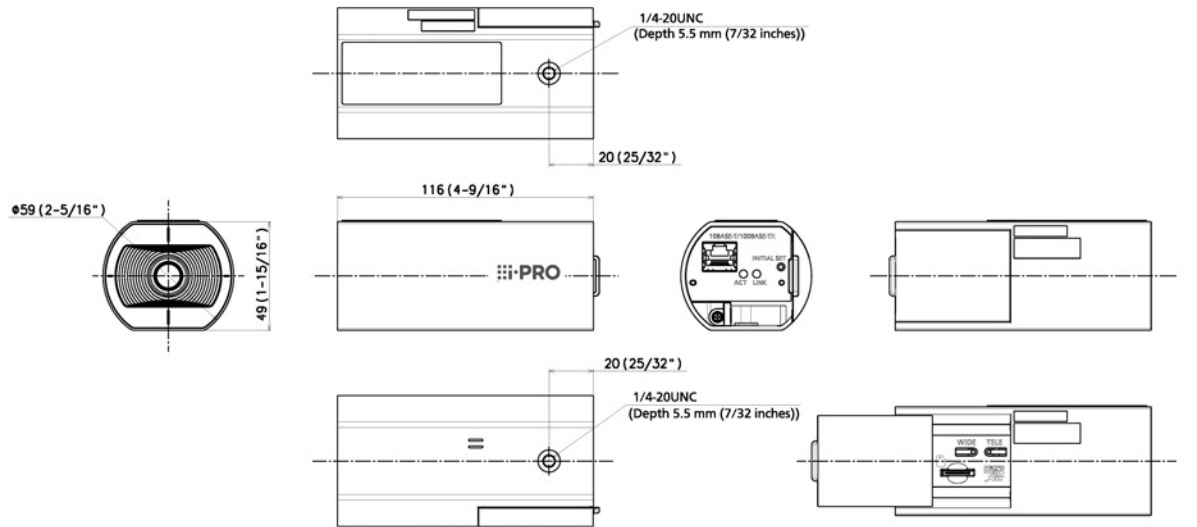

Dimensions *Installing using the base bracket	59 mm (W) x 49 mm (H) x 116 mm (D) {2-5/16 inches (W) x 1-15/16 inches (H) x 4-9/16 inches (D)} (excluding side cover)
Mass (approx.)	Approx. 165 g { 0.36 lbs.}
Finish	Main body : PC / ABS resin, i-PRO white

APPEARANCE

Mass : Approx. 155 g [0.34 lbs]

Unit:mm