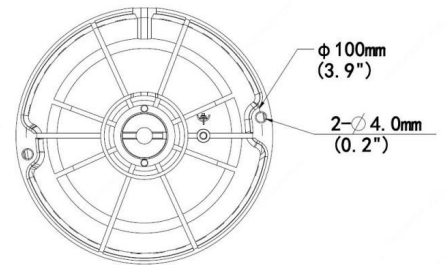

Overview

- 4MP IR
- True WDR 120dB
- 2.8mm lens
- H.265
- IP67, IK10 rated

Technical Specifications

Device	
Image Sensor:	1/2.7", 5.0 Megapixel, Progressive Scan, CMOS
Min Illumination:	Color: 0.003Lux (F1.6, AGC ON) 0Lux with IR on
Shutter Time:	Auto/Manual, 1 ~ 1/100000s
Lens:	2.8mm@F1.6, Fixed-Focal
WDR:	120dB
Angle of View:	H: 112.9° V: 59.1° O: 121.2°
Angle Adjustment:	Pan: 8° to 360° Tilt: 0° to 68° Rotate: 10° to 360°
3-Axis Adjustment:	Yes
Day & Night:	IR-Cut Filter with Auto Switch (ICR)
IR Range:	Up to 30m (98ft) IR range
Compression Standard	
Video Compression:	Ultra 265, H.265, H.264, MJPEG
Video Bit Rate:	128 Kbps~16 Mbps
Dual Streams:	Yes
Analytics:	Cross line, Intrusion, Human Body Detection, Motion Detection, Tampering Alarm, Audio Detection
Image	
Max. Image Resolution:	2688 x 1520
Frame Rate:	25fps (2688 x 1520)
ROI Codec:	Up to 8 Areas
Image Setting:	White Balance, Image Setting, Digital Noise Reduction, Smart IR, Flip, HLC, BLC, Defog