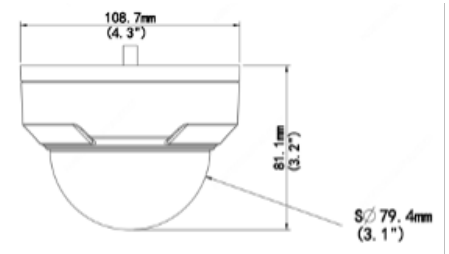

Overview

- 4MP IR
- True WDR 120dB
- 2.8mm lens
- H.265
- IP67, IK10 rated

Technical Specifications

Device	
Image Sensor:	1/2.7", 5.0 Megapixel, Progressive Scan, CMOS
Min Illumination:	Color: 0.003Lux (F1.6, AGC ON) 0Lux with IR on
Shutter Time:	Auto/Manual, 1 ~ 1/100000s
Lens:	2.8mm@F1.6, Fixed-Focal
WDR:	120dB
Angle of View:	H: 112.9° V: 59.1° O: 121.2°
Angle Adjustment:	Pan: 8° to 360° Tilt: 0° to 68° Rotate: 10° to 360°
3-Axis Adjustment:	Yes
Day & Night:	IR-Cut Filter with Auto Switch (ICR)
IR Range:	Up to 30m (98ft) IR range
Compression Standard	
Video Compression:	Ultra 265, H.265, H.264, MJPEG
Video Bit Rate:	128 Kbps~16 Mbps
Dual Streams:	Yes
Analytics:	Cross line, Intrusion, Human Body Detection, Motion Detection, Tampering Alarm, Audio Detection
Image	
Max. Image Resolution:	2688 x 1520
Frame Rate:	25fps (2688 x 1520)
ROI Codec:	Up to 8 Areas
Image Setting:	White Balance, Image Setting, Digital Noise Reduction, Smart IR, Flip, HLC, BLC, Defog