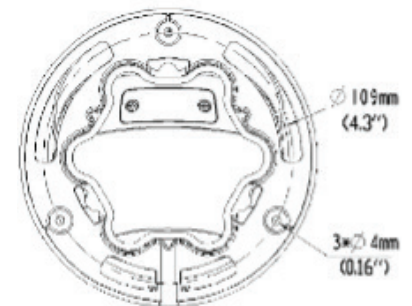

Overview

- 4 Megapixel IR
- True WDR 120dB
- 2.8 – 12mm Motorized Lens
- H.265
- IP67

Technical Specifications

Device	
Image Sensor:	1/3", 4.0 Megapixel, Progressive Scan, CMOS
Min Illumination:	Color: 0.003Lux (F1.6, AGC ON) 0Lux with IR
Shutter Time:	Auto/Manual, 1 ~ 1/100000s
Lens:	2.8 ~ 12mm, AF Automatic Focusing and Motorized Zoom Lens
WDR:	120dB
Angle of View:	H:102.79°~ 30.86°, V: 54.50°~ 17.49°, O: 106.94°~35.49°
Angle Adjustment:	Pan: 0° ~ 360° Tilt: 0° ~ 75° Rotate: 0° ~ 360°
3-Axis Adjustment:	Yes
Day & Night:	IR-Cut Filter with Auto Switch (ICR)
IR Range:	Up to 40m (131ft) IR range
Compression Standard	
Video Compression:	Ultra 265, H.265, H.264, MJPEG
Video Bit Rate:	128 Kbps~16 Mbps
Dual Streams:	Yes
Analytics:	Intrusion, Human Body Detection, Motion Detection, Tampering Alarm, Audio Detection
Image	
Max. Image Resolution:	2688 x 1520
Frame Rate:	25fps (2688 x 1520)
ROI Codec:	Up to 8 areas
Image Setting:	White Balance, Digital Noise Reduction, Smart IR, Flip, HLC, BLC, Defog