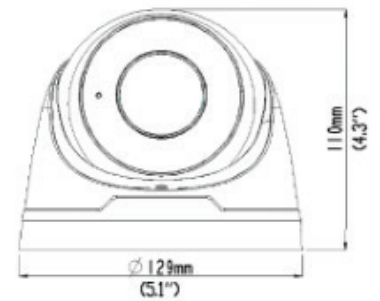

Overview

- 4 Megapixel IR
- True WDR 120dB
- 2.8 – 12mm Motorized Lens
- H.265
- IP67

Technical Specifications

Device	
Image Sensor:	1/3", 4.0 Megapixel, Progressive Scan, CMOS
Min Illumination:	Color: 0.003Lux (F1.6, AGC ON) 0Lux with IR
Shutter Time:	Auto/Manual, 1 ~ 1/100000s
Lens:	2.8 ~ 12mm, AF Automatic Focusing and Motorized Zoom Lens
WDR:	120dB
Angle of View:	H:102.79°~ 30.86°, V: 54.50°~ 17.49°, O: 106.94°~35.49°
Angle Adjustment:	Pan: 0° ~ 360° Tilt: 0° ~ 75° Rotate: 0° ~ 360°
3-Axis Adjustment:	Yes
Day & Night:	IR-Cut Filter with Auto Switch (ICR)
IR Range:	Up to 40m (131ft) IR range
Compression Standard	
Video Compression:	Ultra 265, H.265, H.264, MJPEG
Video Bit Rate:	128 Kbps~16 Mbps
Dual Streams:	Yes
Analytics:	Intrusion, Human Body Detection, Motion Detection, Tampering Alarm, Audio Detection
Image	
Max. Image Resolution:	2688 x 1520
Frame Rate:	25fps (2688 x 1520)
ROI Codec:	Up to 8 areas
Image Setting:	White Balance, Digital Noise Reduction, Smart IR, Flip, HLC, BLC, Defog