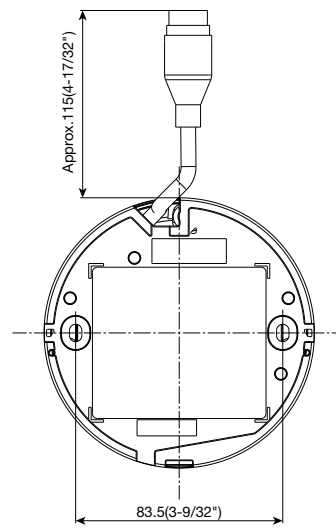

*1 Converted value

*2 Smart Coding(GOP and AUTO VIQS) is not available when setting 30fps.

*3 Only when installation work is properly performed according to the Installation Guide and appropriate waterproof treatment is performed.

Appearance

Unit : mm (inches)