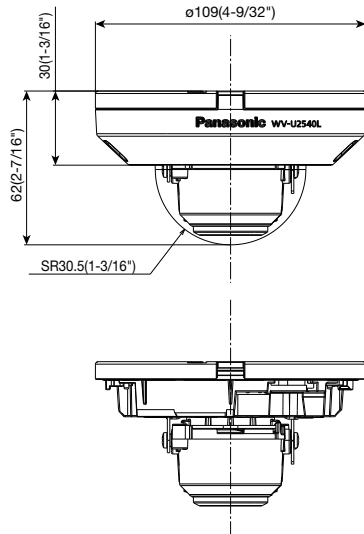

*1 Converted value

*2 Smart Coding(GOP and AUTO VIQS) is not available when setting 30fps.

*3 Only when installation work is properly performed according to the Installation Guide and appropriate waterproof treatment is performed.

Appearance

Unit : mm (inches)