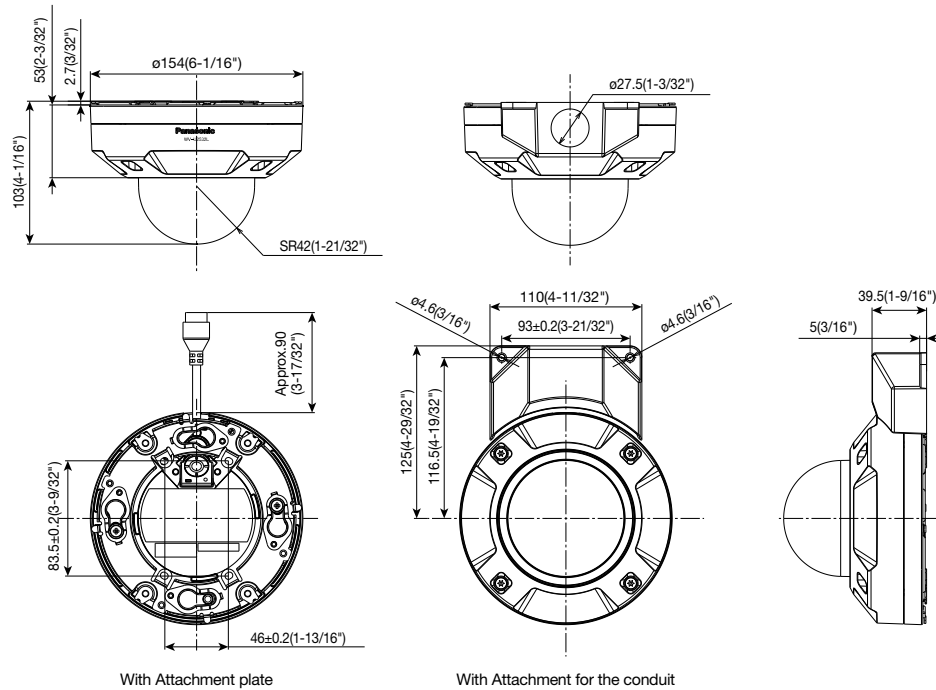

Appearance

Unit : mm (inches)