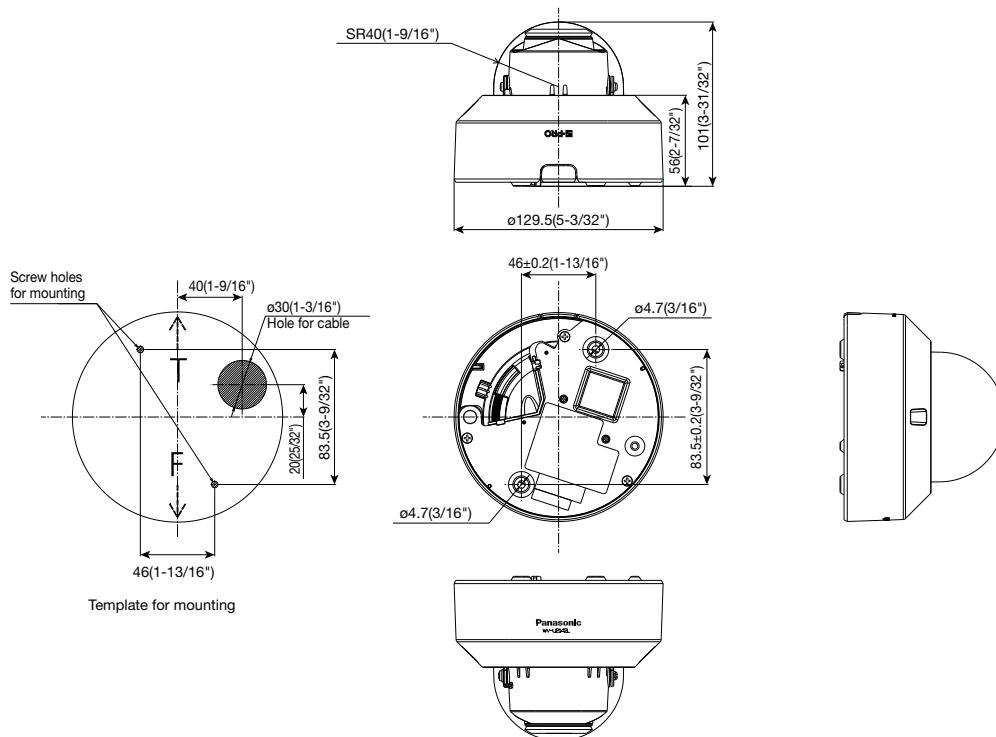

<b>Network</b>	Smart Coding	<b>GOP(Group of pictures) control:</b> On(Frame rate control) / On(Advanced) / On(Mid.) / On(Low) / Off <b>AUTO VIQS:</b> On / Off	
	Audio Compression	-	
	Audio transmission mode	-	
	Supported Protocol	IPv6 : TCP/IP, UDP/IP, HTTP, HTTPS, RTP, SMTP, DNS, NTP, SNMP, DHCPv6, MLD, ICMP, ARP, IEEE 802.1X, DiffServ IPv4 : TCP/IP, UDP/IP, HTTP, HTTPS, RTSP, RTP, RTP/RTCP, SMTP, DHCP, DNS, DDNS, NTP, SNMP, UPnP, IGMP, ICMP, ARP, IEEE 802.1X, DiffServ	
	No. of Simultaneous Users	Up to 14 users (Depends on network conditions)	
	SDXC/SDHC/SD Memory Card (Option)	H.265 recording: Manual REC / Alarm REC (Pre/Post) / Schedule REC Compatible microSDXC/microSDHC Memory Card: Panasonic 32 GB*, 64 GB**model *microSDHC card, **microSDXC card	
	Mobile Terminal Compatibility	iPad, iPhone, Android™ terminals	
	ONVIF Profile	G / T	
	<b>Alarm</b>	Alarm Source	VMD alarm, SCD alarm, Command alarm
		Alarm Actions	SDXC/SDHC/SD memory recording, E-mail notification, HTTP alarm notification Indication on browser, Panasonic alarm protocol output
<b>Input/ Output</b>	Monitor Output (for adjustment)	-	
	Audio input	-	
	Audio Output	-	
	External I/O Terminals	-	
<b>General</b>	Safety	UL (UL60950-1), c-UL (CSA C22.2 No.60950-1), CE, IEC60950-1	
	EMC	FCC (Part15 ClassA), ICES003 ClassA, EN55032 ClassB, EN55024	
	Power Source and PoE	(IEEE802.3af compliant) Device : DC48 V 135 mA, Approx. 6.5 W (Class 0 device)	
	Power Consumption	Approx. 6.5 W (Class 0 device)	
	Ambient Operating Temperature	-10 °C to +50 °C (+14 °F to +122 °F)	
	Temperature	{Power On range: 0 °C to +50 °C (+32°F to +122 °F)}	
	Ambient Operating Humidity	10 to 90 % (no condensation)	
	Dimensions	ø129.5 mm x 101 mm (H) (ø5-3/32 inches x 3-31/32 inches (H)) Dome radius 40 mm (1-9/16 inches)	
	Mass (approx.)	Approx. 350 g (0.77 lbs)	
	Finish	Main body : ABS resin, i-PRO white Dome section : Acrylic resin, Clear	

# Appearance

Unit : mm (inches)