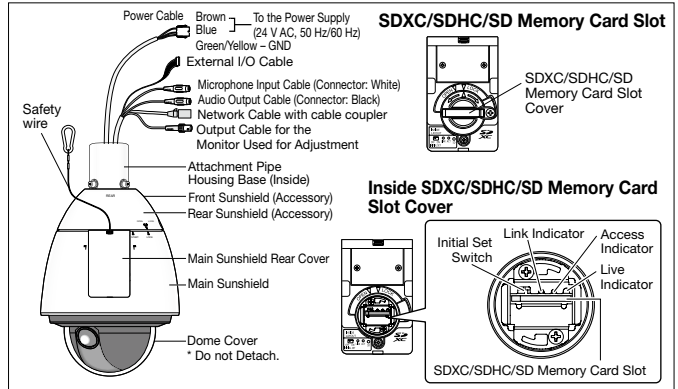

¹ Converted value
² Refer to "Notes on Windows Vista® / Windows® 7 / Windows® 8 / Windows® 8.1" on the provided CD-ROM for further information about system requirements for a PC and precautions when using Microsoft® Windows® 8.1 or Microsoft® Windows® 8 or Microsoft® Windows® 7 or Microsoft® Windows Vista®.
³ When using IPv6 for communication, use Microsoft® Windows® 8.1 or Microsoft® Windows® 8 or Microsoft® Windows® 7 or Microsoft® Windows Vista®.
⁴ Transmission for 2 streams can be individually set in the same compression method.

Part Names and Functions