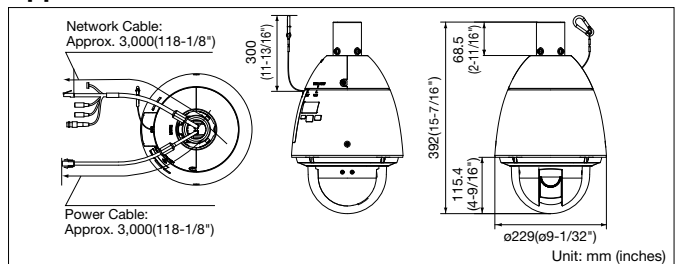

Appearance

Trademarks and registered trademarks

- Microsoft, and Windows are registered trademarks of Microsoft Corporation in the U.S. and other countries.
- UniPhier is a registered trademark of Panasonic Corporation.
- "MEGA Super Dynamic", "i-PRO SmartHD" logos are trademarks or registered trademarks of Panasonic Corporation.
- ONVIF and the ONVIF logo are trademarks of ONVIF Inc.

Important

- Safety Precaution: Carefully read the operating instructions and installation manual before using this product.
- Panasonic cannot be responsible for the performance of the network and/or other manufacturers' products used on the product.
- Masses and dimensions are approximate. • Specifications are subject to change without notice.
- All product pictures are NTSC models.

DISTRIBUTED BY:

Panasonic

<http://security.panasonic.com>

<http://www.facebook.com/PanasonicNetworkCamera>