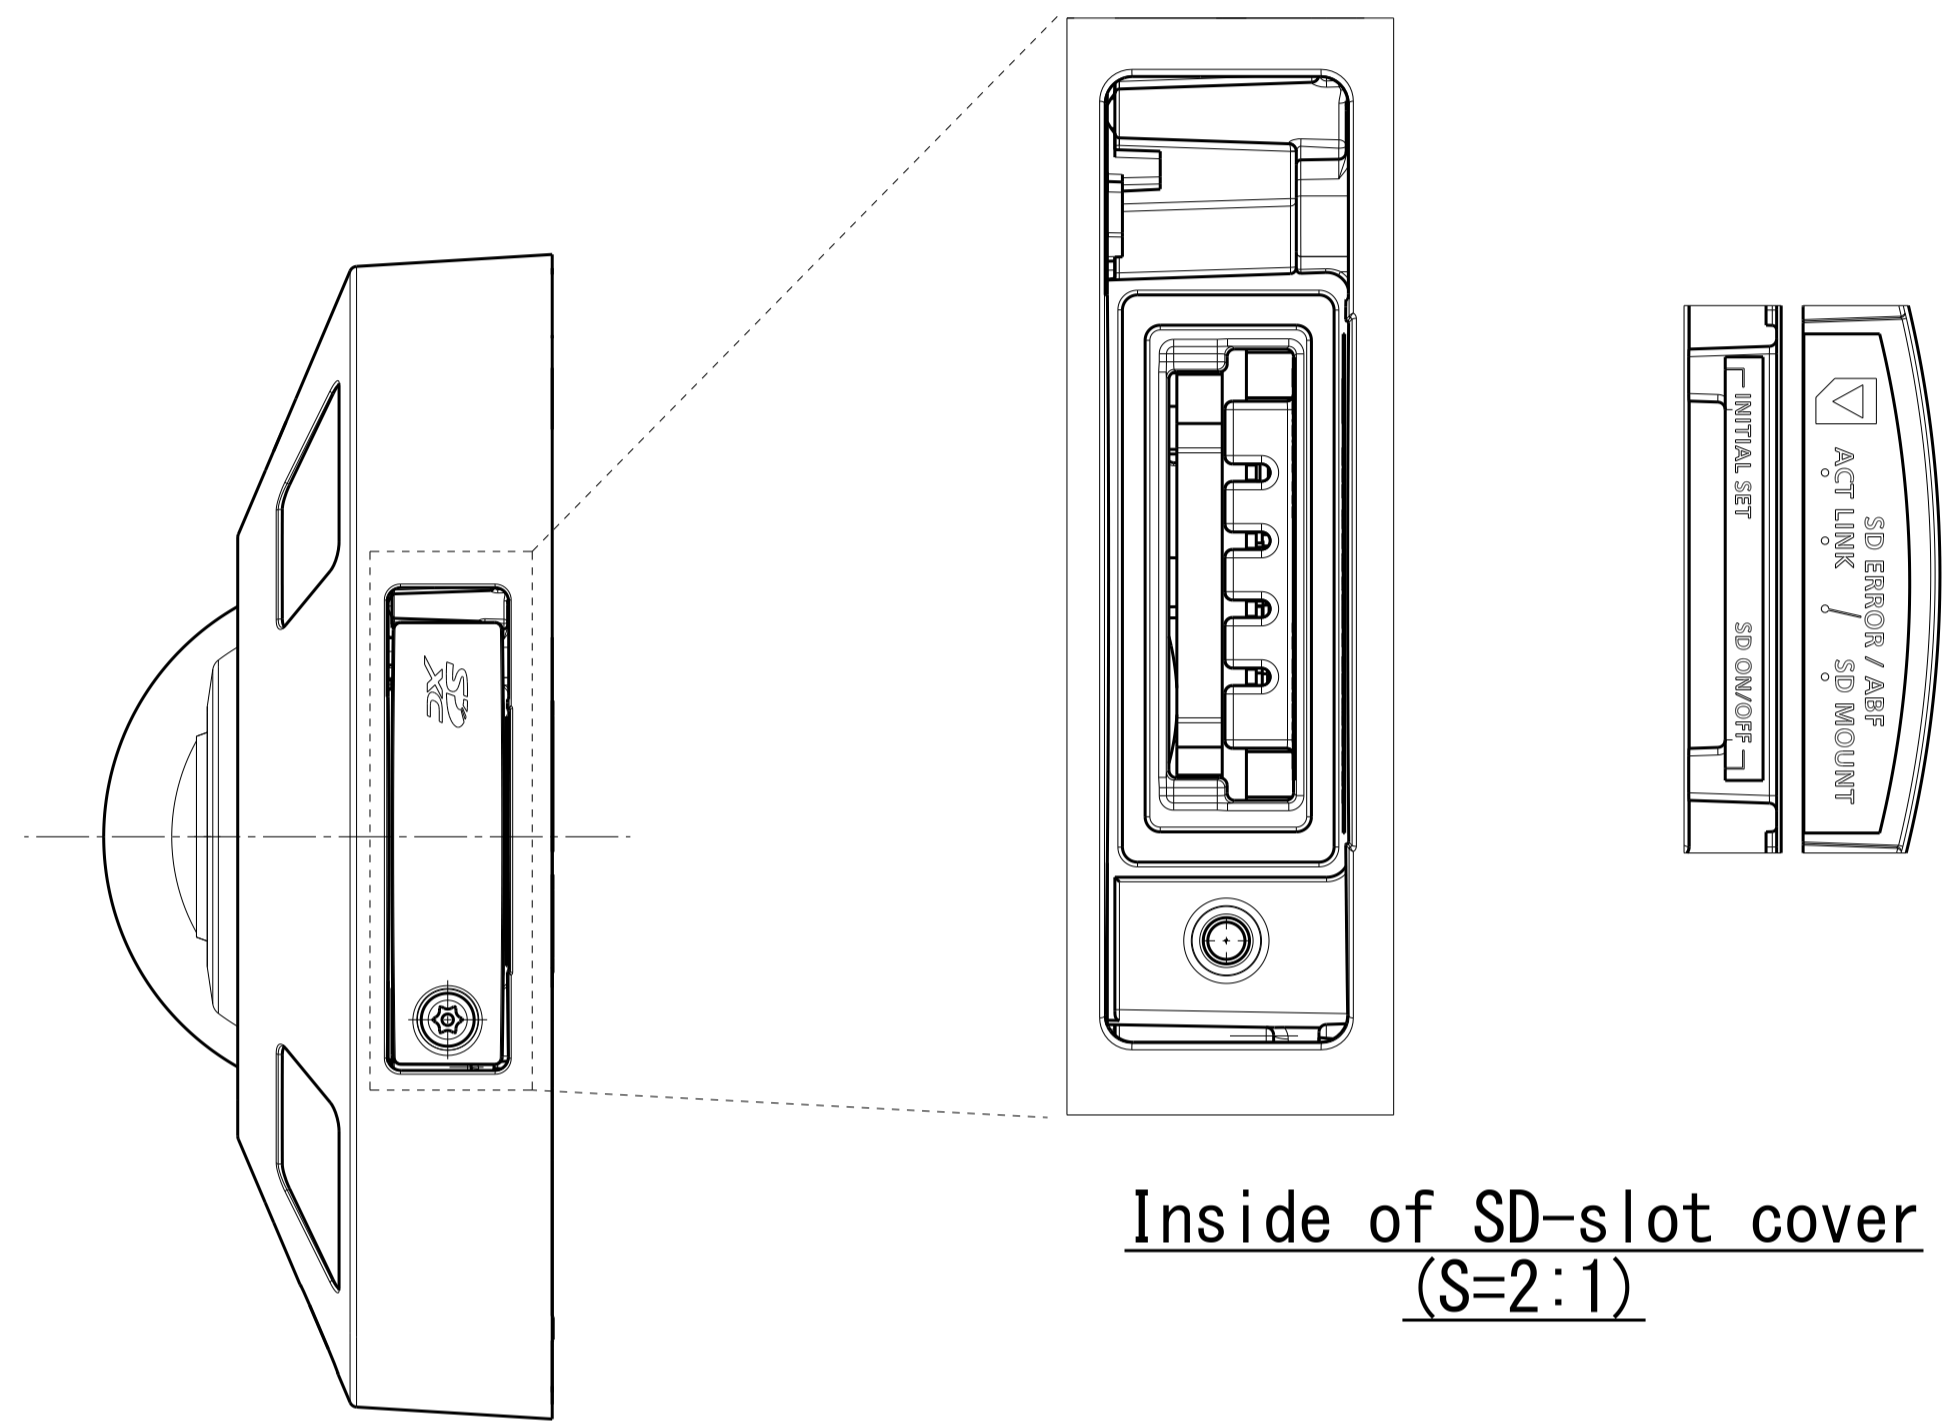

With Attachment Plate
Cable Length from outline : Approx. 230 mm

Weight : Approx. 870 g {1.92 lbs} (When using the attachment plate)

	投影面積/Projected area
側面図/Side-view	0.007 (m ²)

WV-X4573LM

Inside of SD-slot cover
(S=2:1)

Template for mounting

Attach to WV-Q105A

Attach to WV-QSR501-W

Attach to WV-QWL500-W