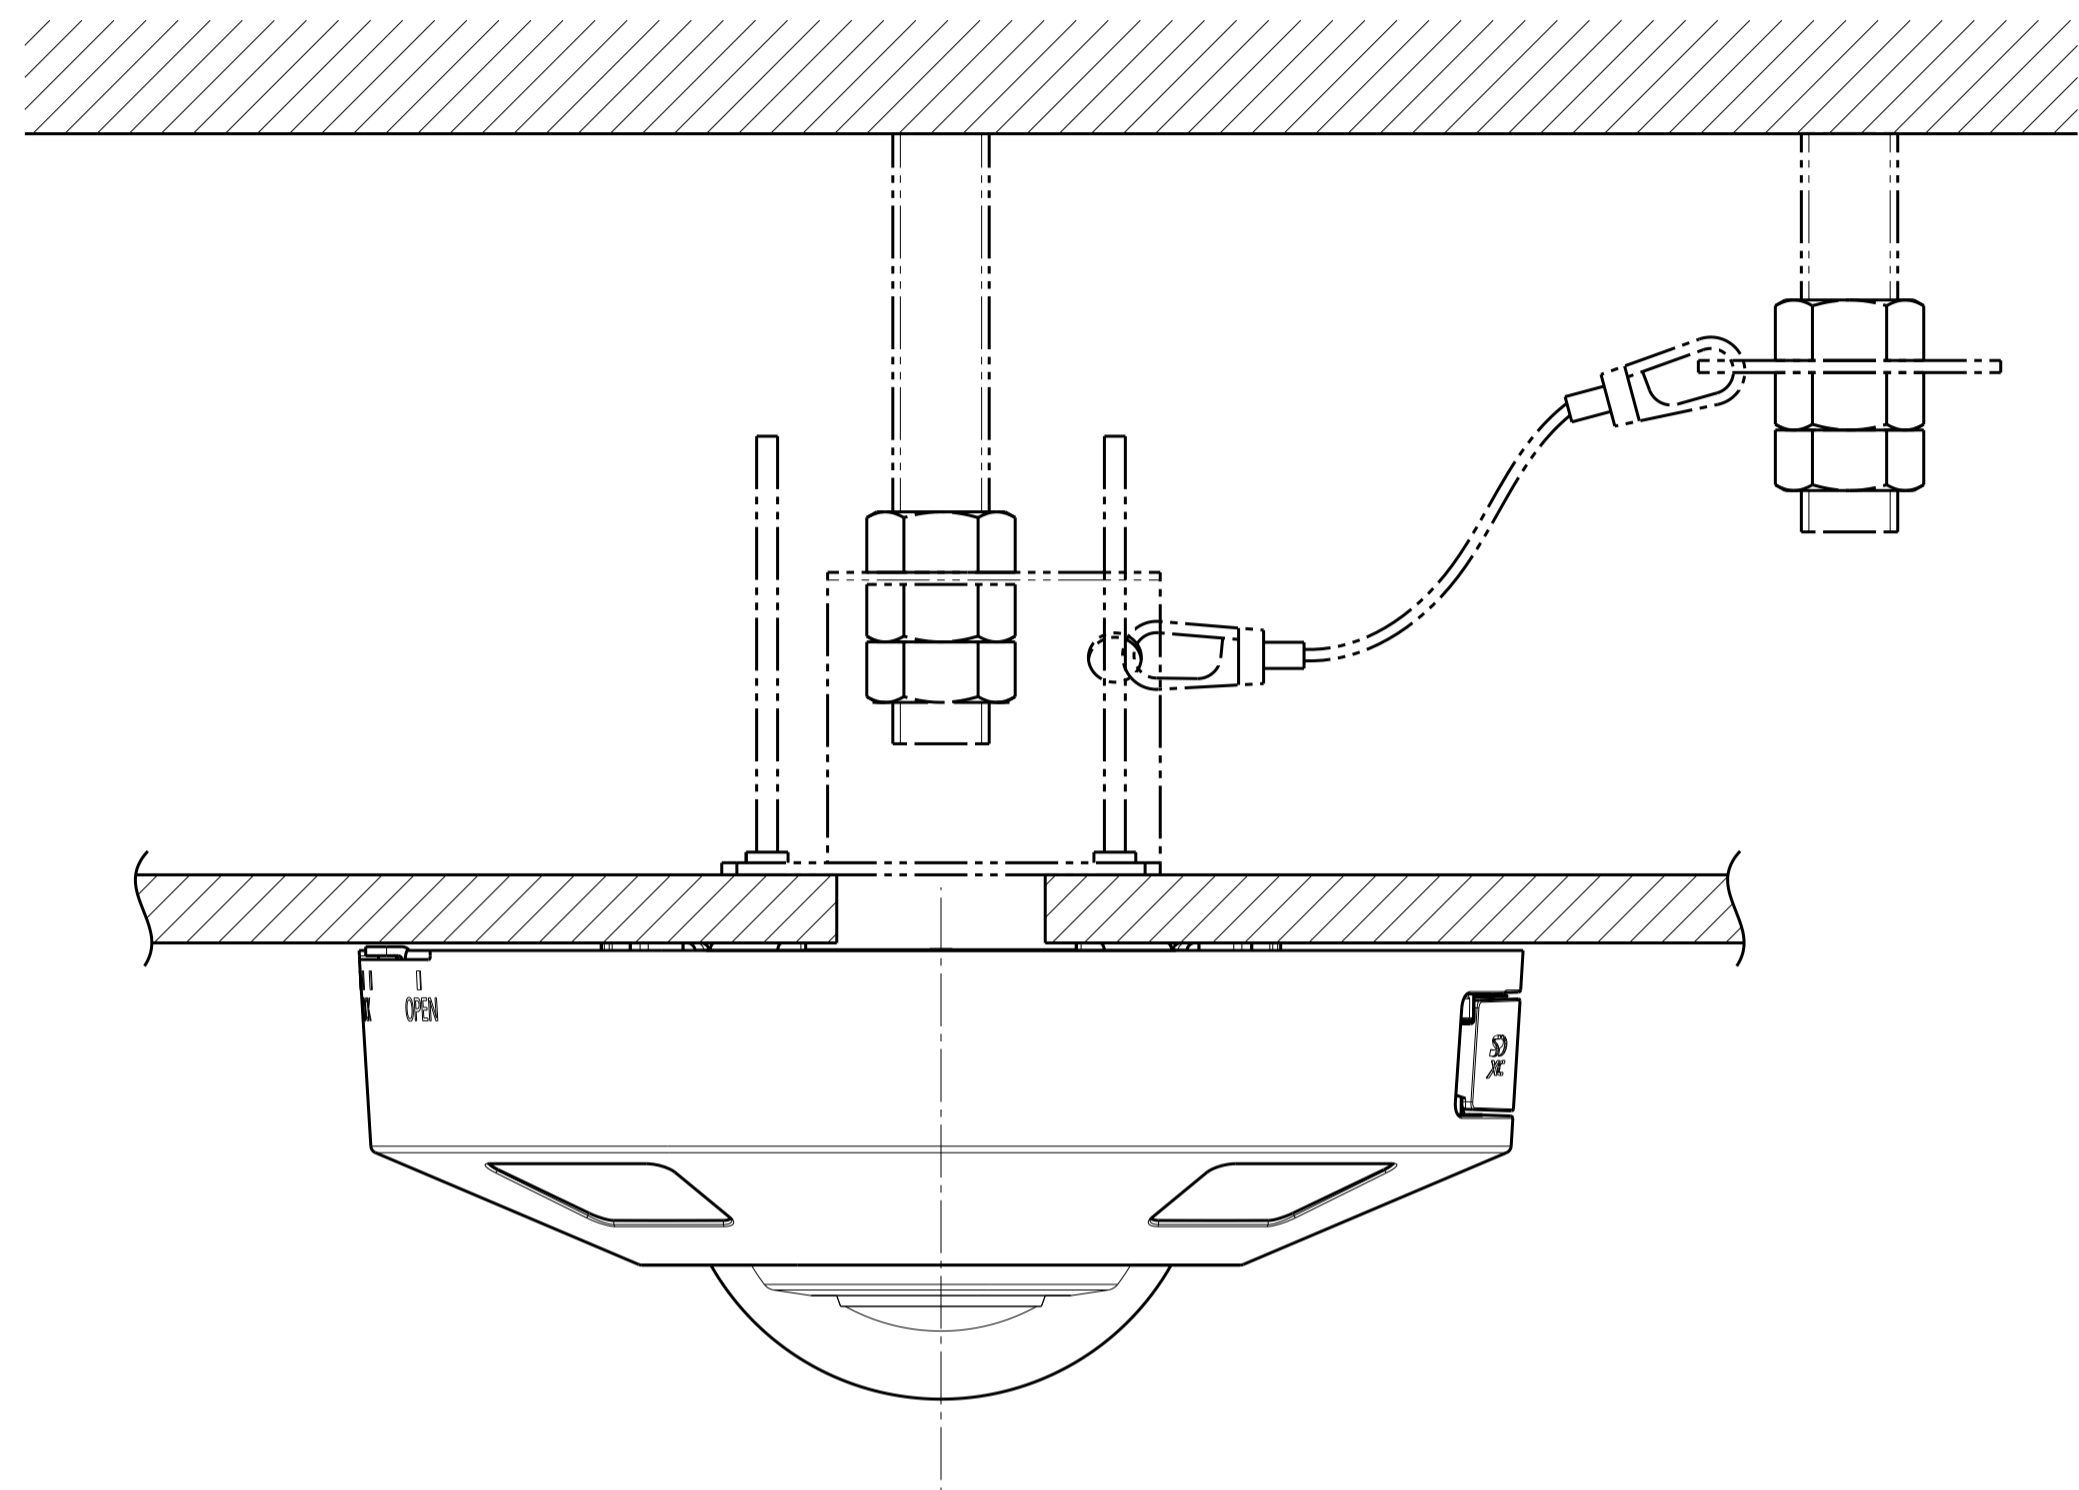

With Attachment Plate
Cable Length from outline : Approx. 230 mm

Weight : Approx. 870 g {1.92 lbs} (When using the attachment plate)

	投影面積/Projected area
側面図/Side-view	0.007 (m ²)

WV-X4573LM

Inside of SD-slot cover
(S=2:1)

Template for mounting

Attach to WV-Q105A

Attach to WV-QSR501-W

Attach to WV-QWL500-W