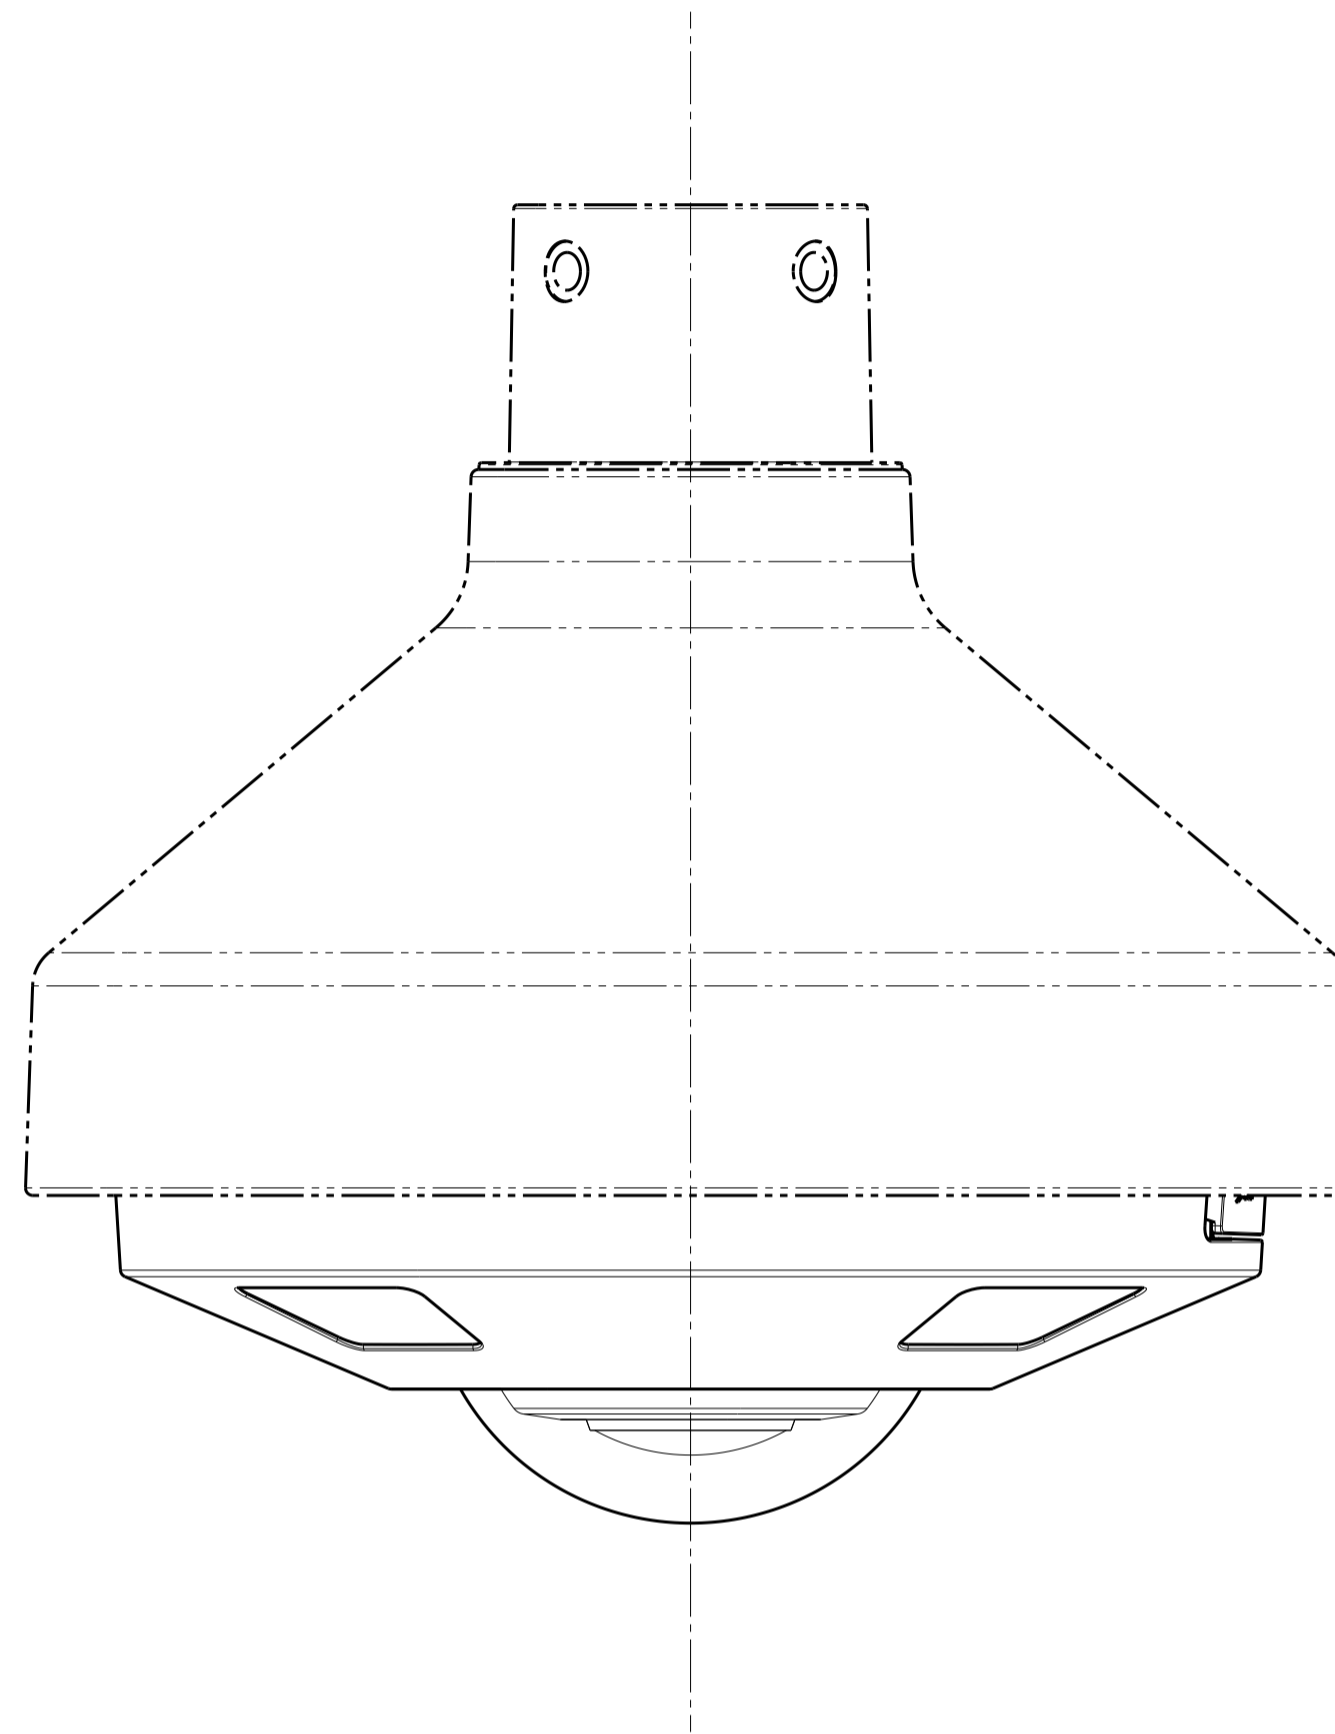

With Attachment Plate
Cable Length from outline : Approx. 230 mm

Weight : Approx. 870 g {1.92 lbs} (When using the attachment plate)

	投影面積/Projected area
側面図/Side-view	0.007 (m ²)

WV-X4573LM

Inside of SD-slot cover
(S=2:1)

Template for mounting

Attach to WV-Q105A

Attach to WV-QSR501-W

Attach to WV-QWL500-W