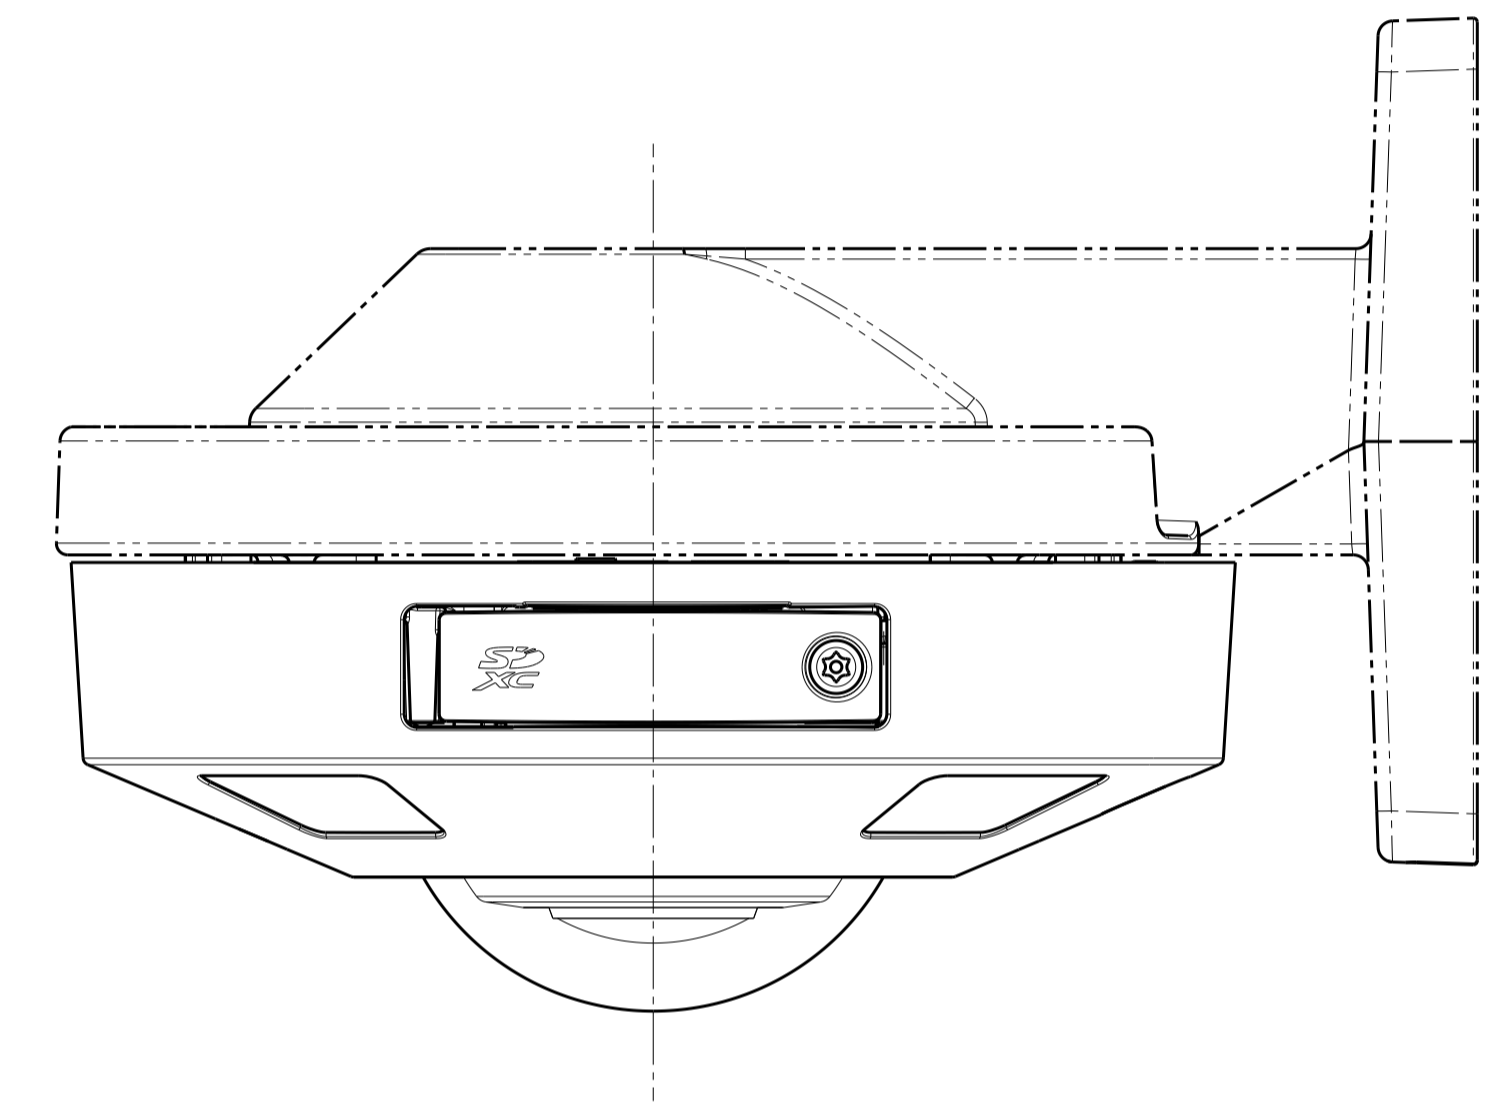

With Attachment Plate
Cable Length from outline : Approx. 230 mm

Weight : Approx. 870 g {1.92 lbs} (When using the attachment plate)

	投影面積/Projected area
側面図/Side-view	0.007 (m ²)

WV-X4573LM

Inside of SD-slot cover
(S=2:1)

Template for mounting

Attach to WV-Q105A

Attach to WV-QSR501-W

Attach to WV-QWL500-W