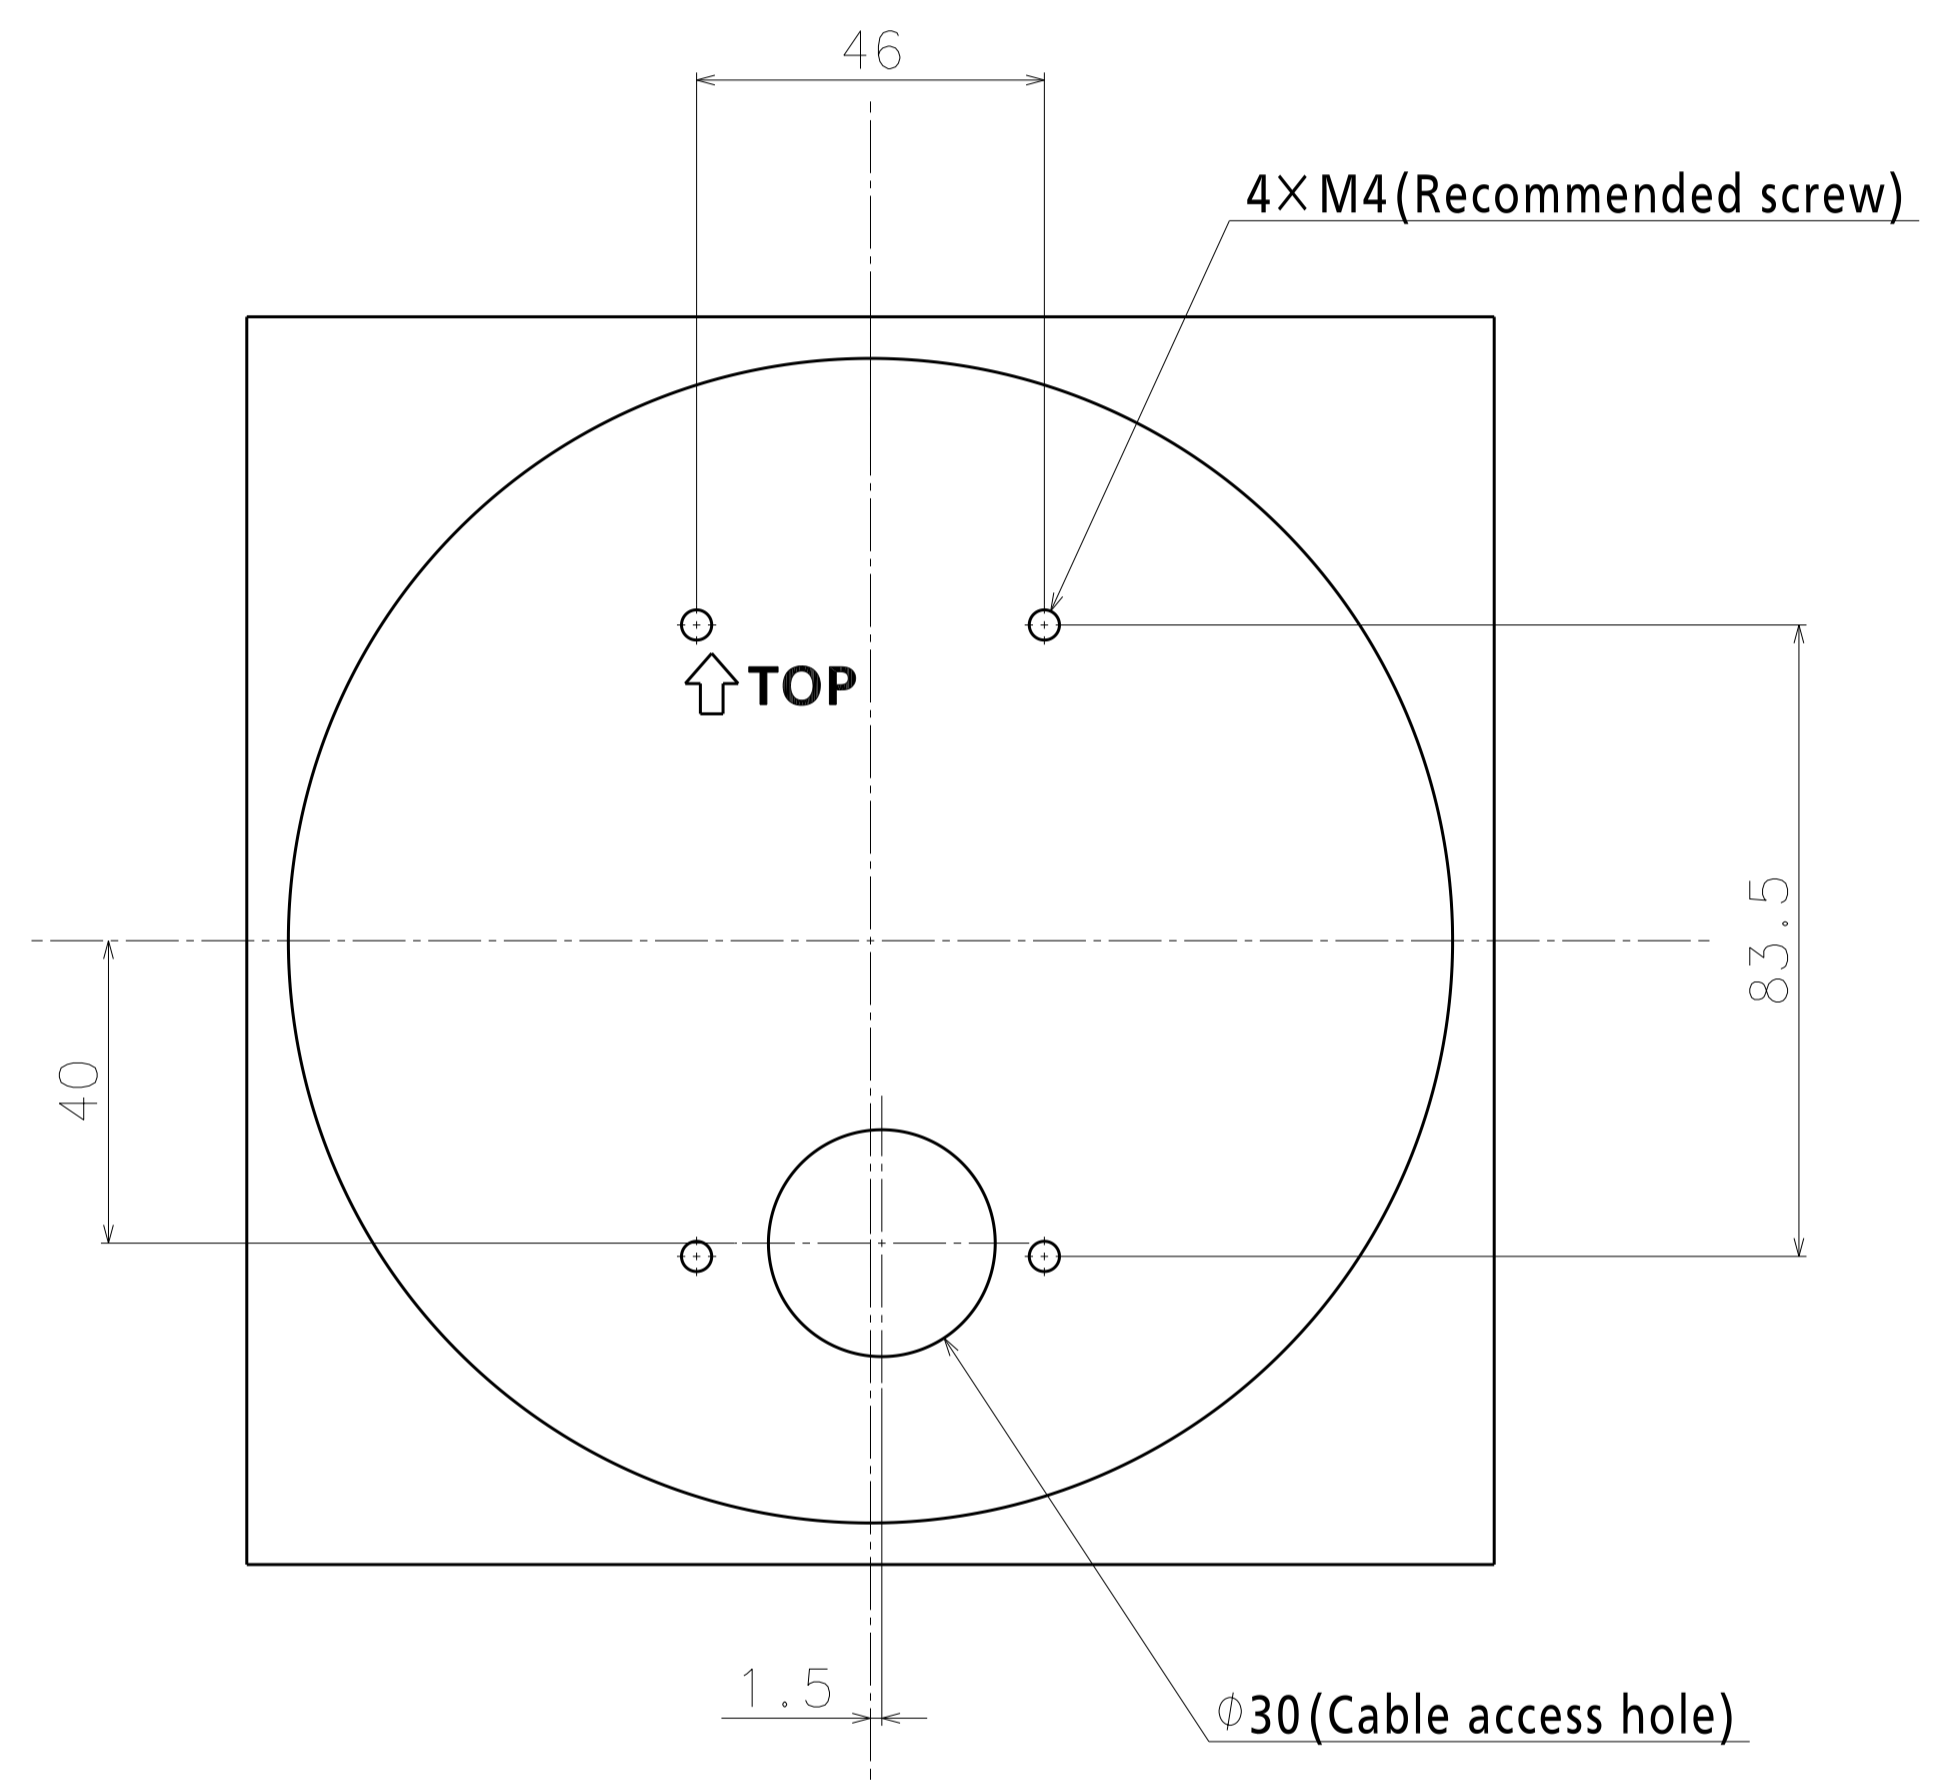

With Attachment Plate
Cable Length from outline : Approx. 230 mm

Weight : Approx. 870 g {1.92 lbs} (When using the attachment plate)

	投影面積/Projected area
側面図/Side-view	0.007 (m ²)

WV-X4573LM

Inside of SD-slot cover
(S=2:1)

Template for mounting

Attach to WV-Q105A

Attach to WV-QSR501-W

Attach to WV-QWL500-W