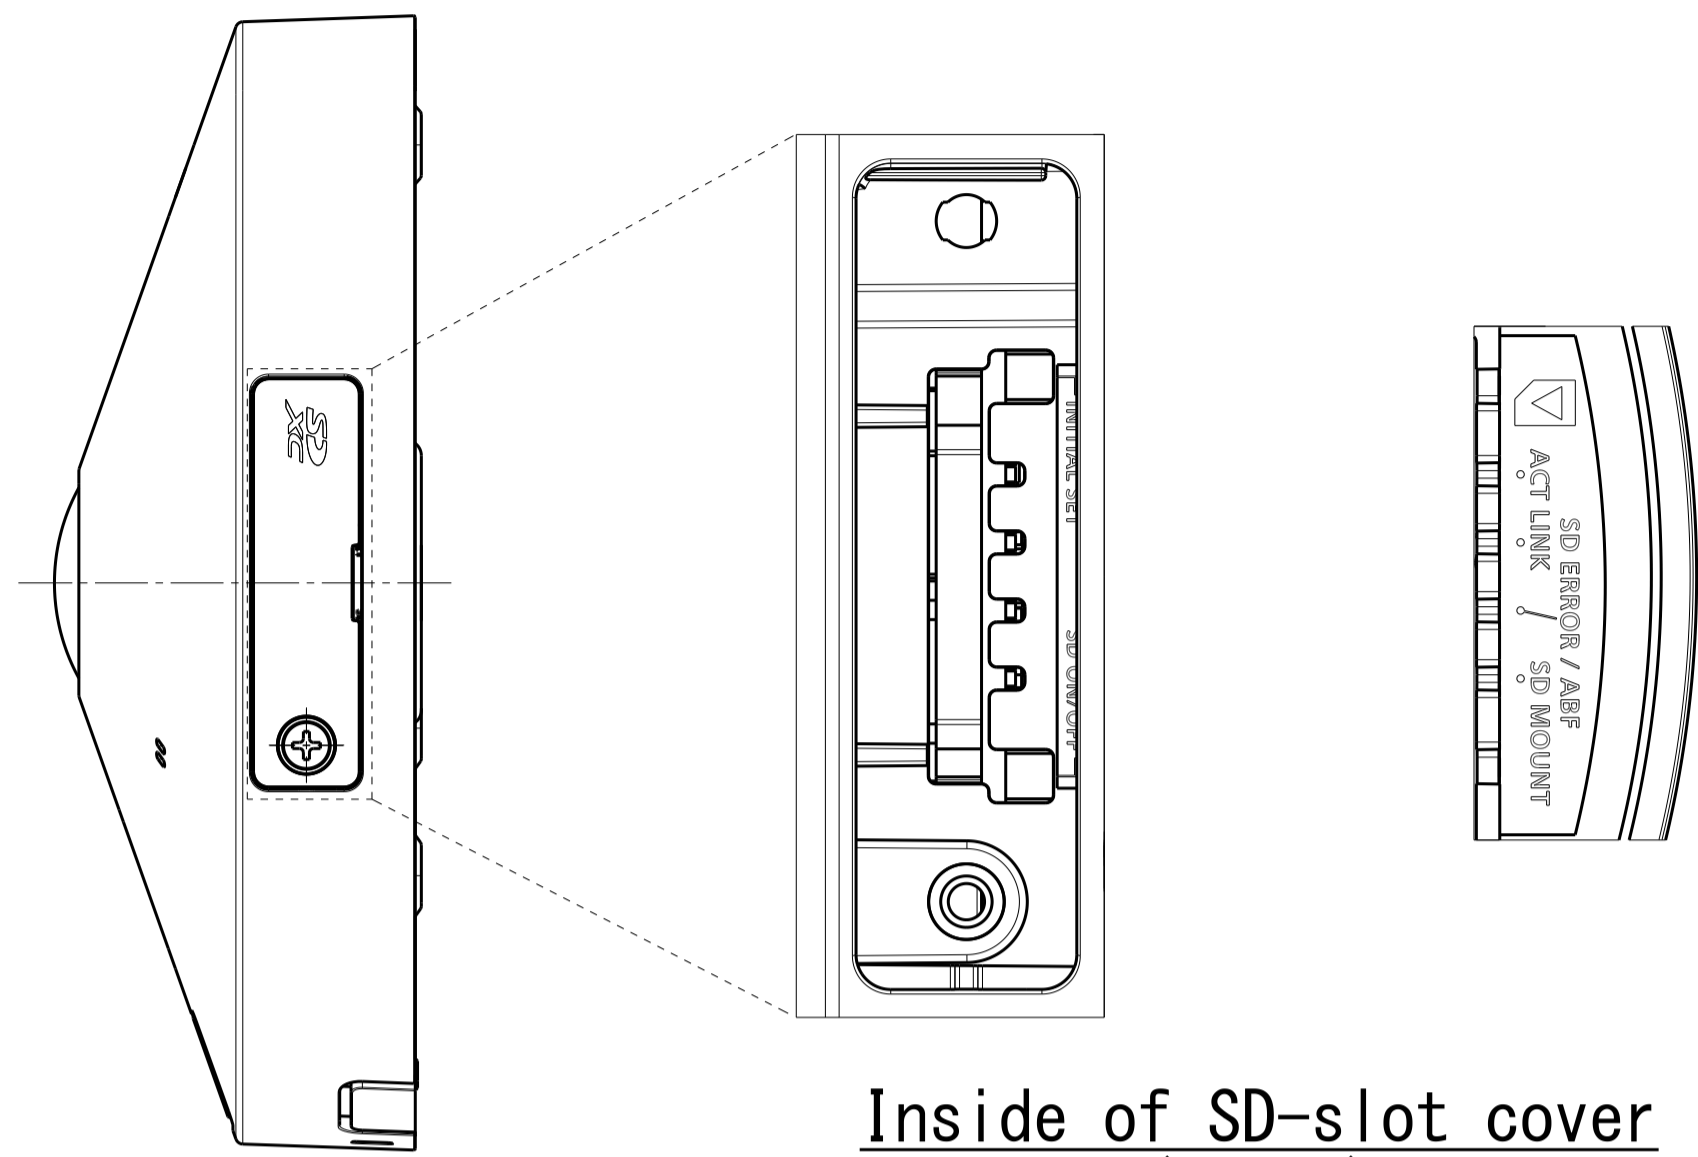

Inside of camera fixing screw cover

With Attachment Plate

Weight : Approx. 420 g {0.93 lbs} (When using the attachment plate)

WV-X4173

Inside of SD-slot cover
(S=2:1)

View A

View B

Template for mounting

Attach to WV-Q105A

Attach to WV-QCL100-W

Attach to WV-QWL500-W