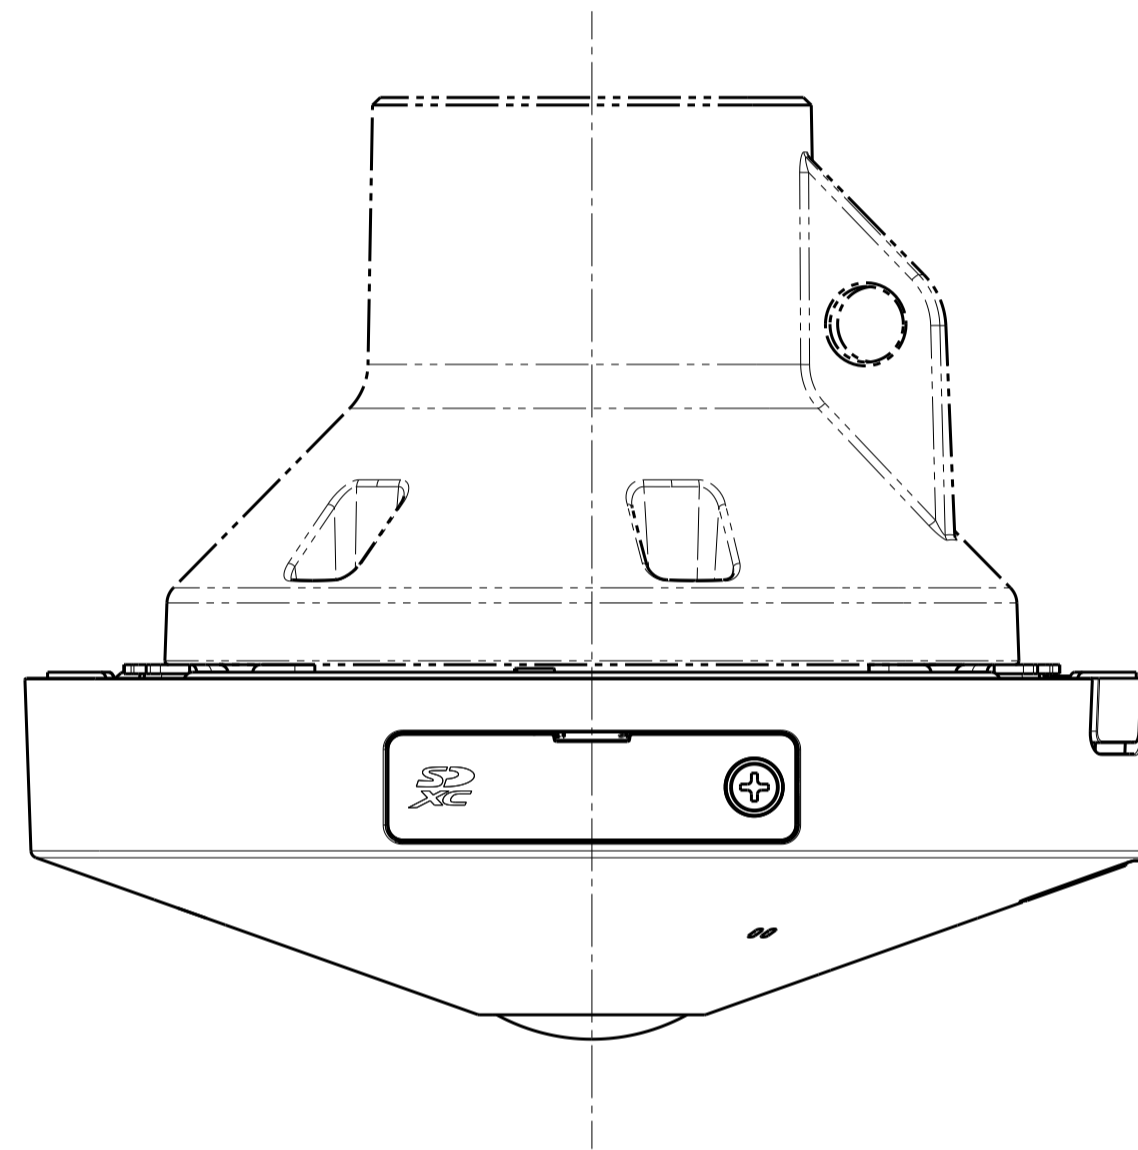

Inside of camera fixing screw cover

With Attachment Plate

Weight : Approx. 420 g {0.93 lbs} (When using the attachment plate)

WV-X4173

Inside of SD-slot cover
(S=2:1)

View A

View B

Template for mounting

Attach to WV-Q105A

Attach to WV-QCL100-W

Attach to WV-QWL500-W