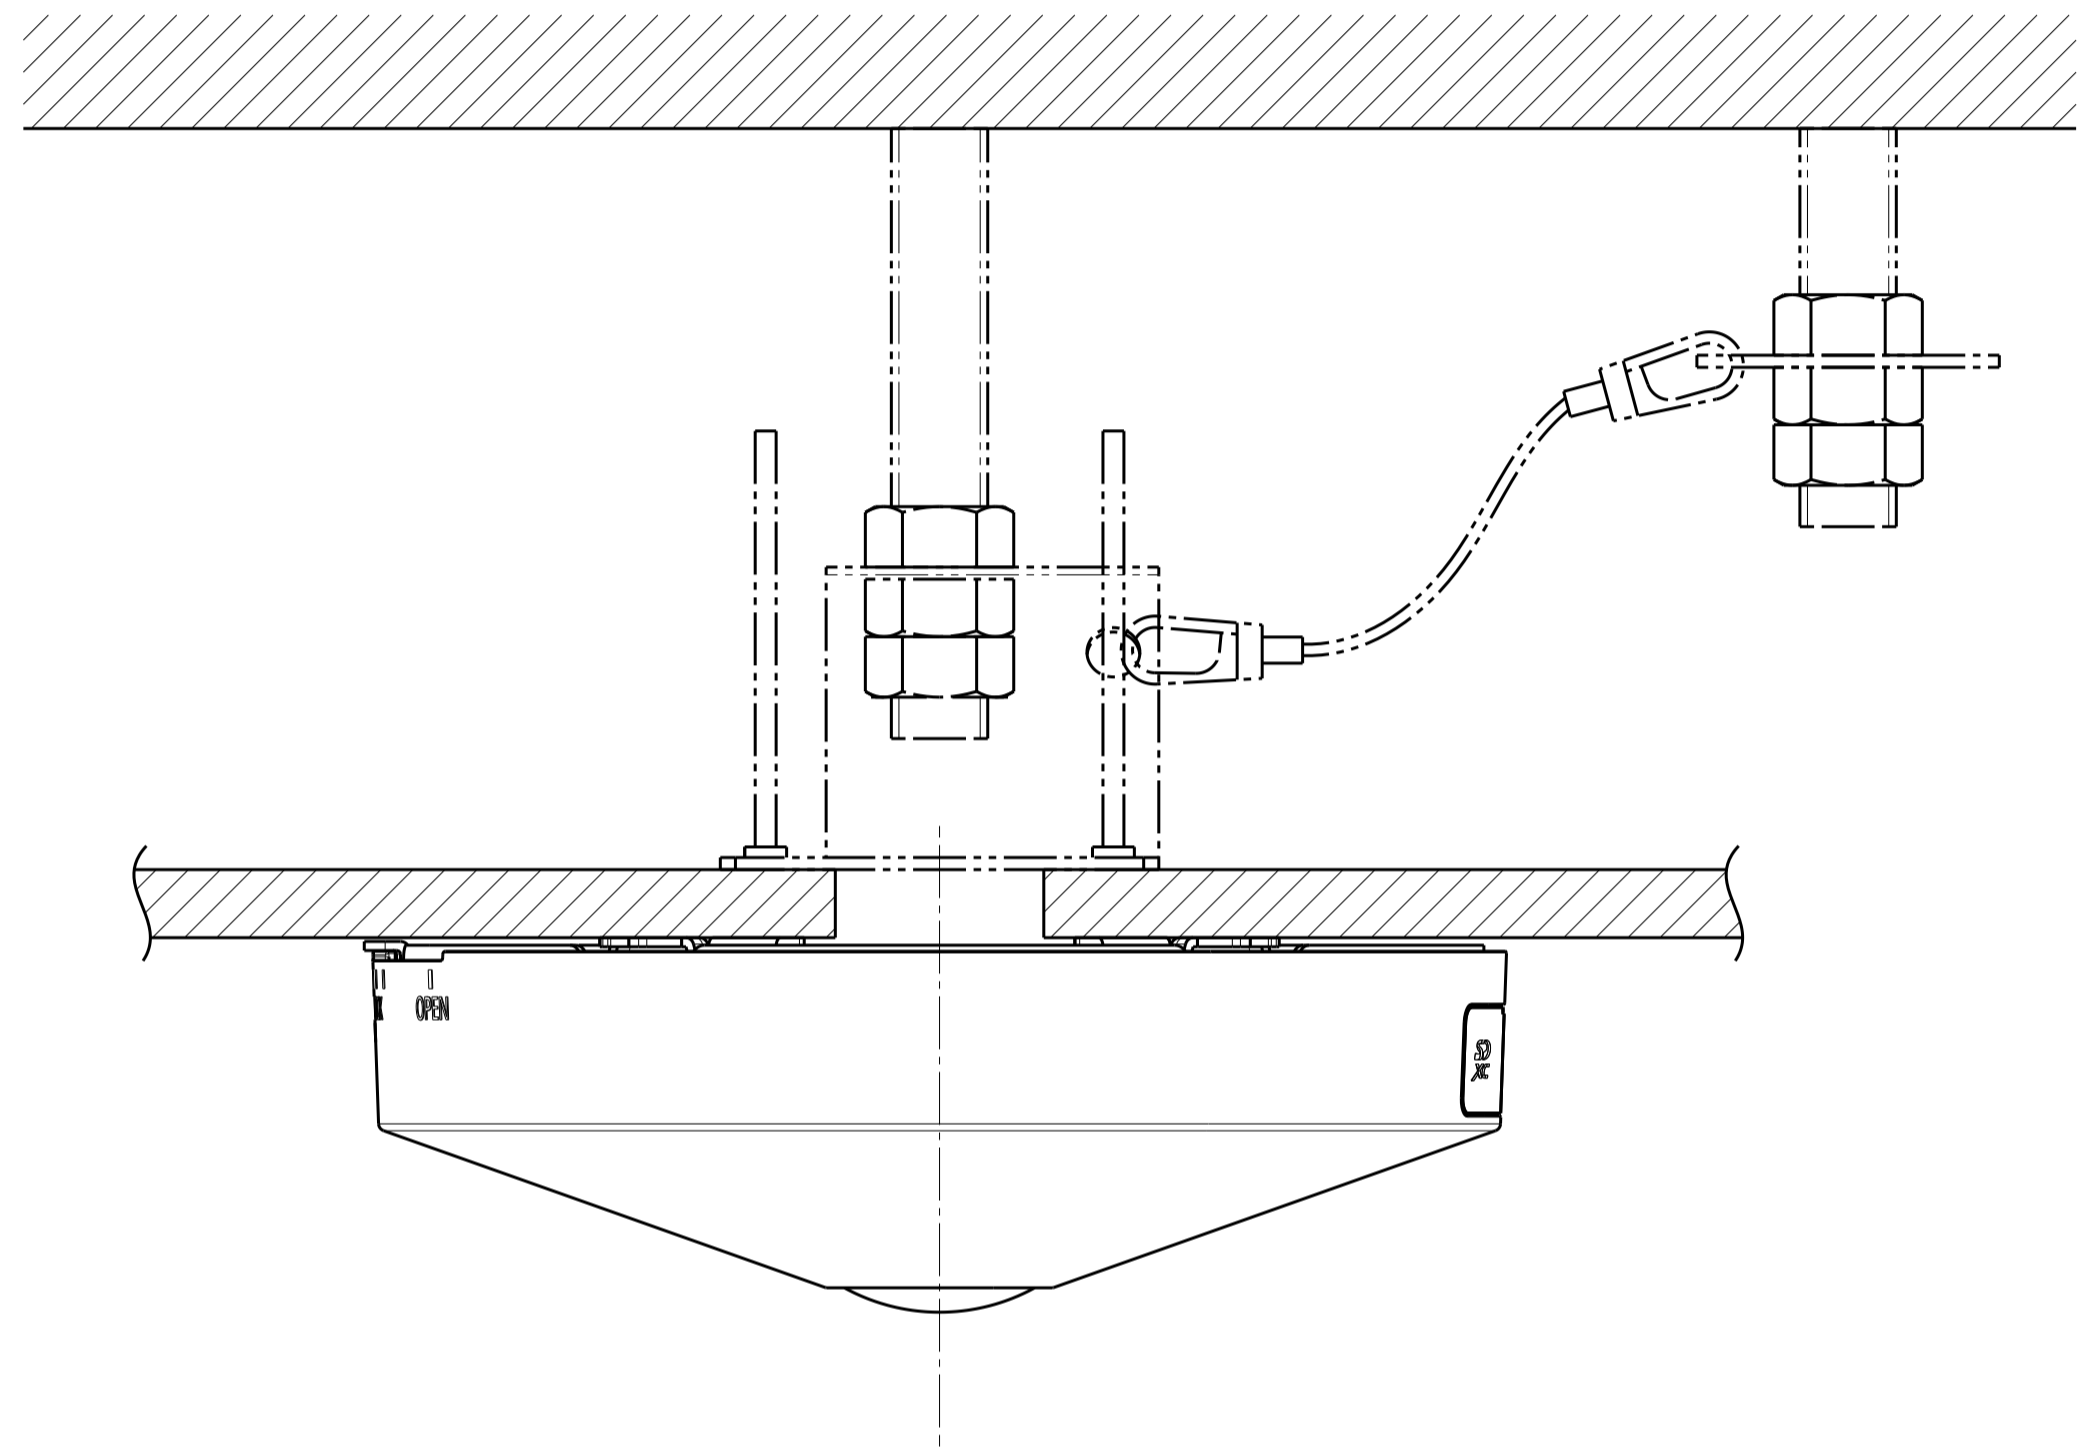

Inside of camera fixing screw cover

With Attachment Plate

Weight : Approx. 420 g {0.93 lbs} (When using the attachment plate)

WV-X4173

Inside of SD-slot cover
(S=2:1)

View A

View B

Template for mounting

Attach to WV-Q105A

Attach to WV-QCL100-W

Attach to WV-QWL500-W