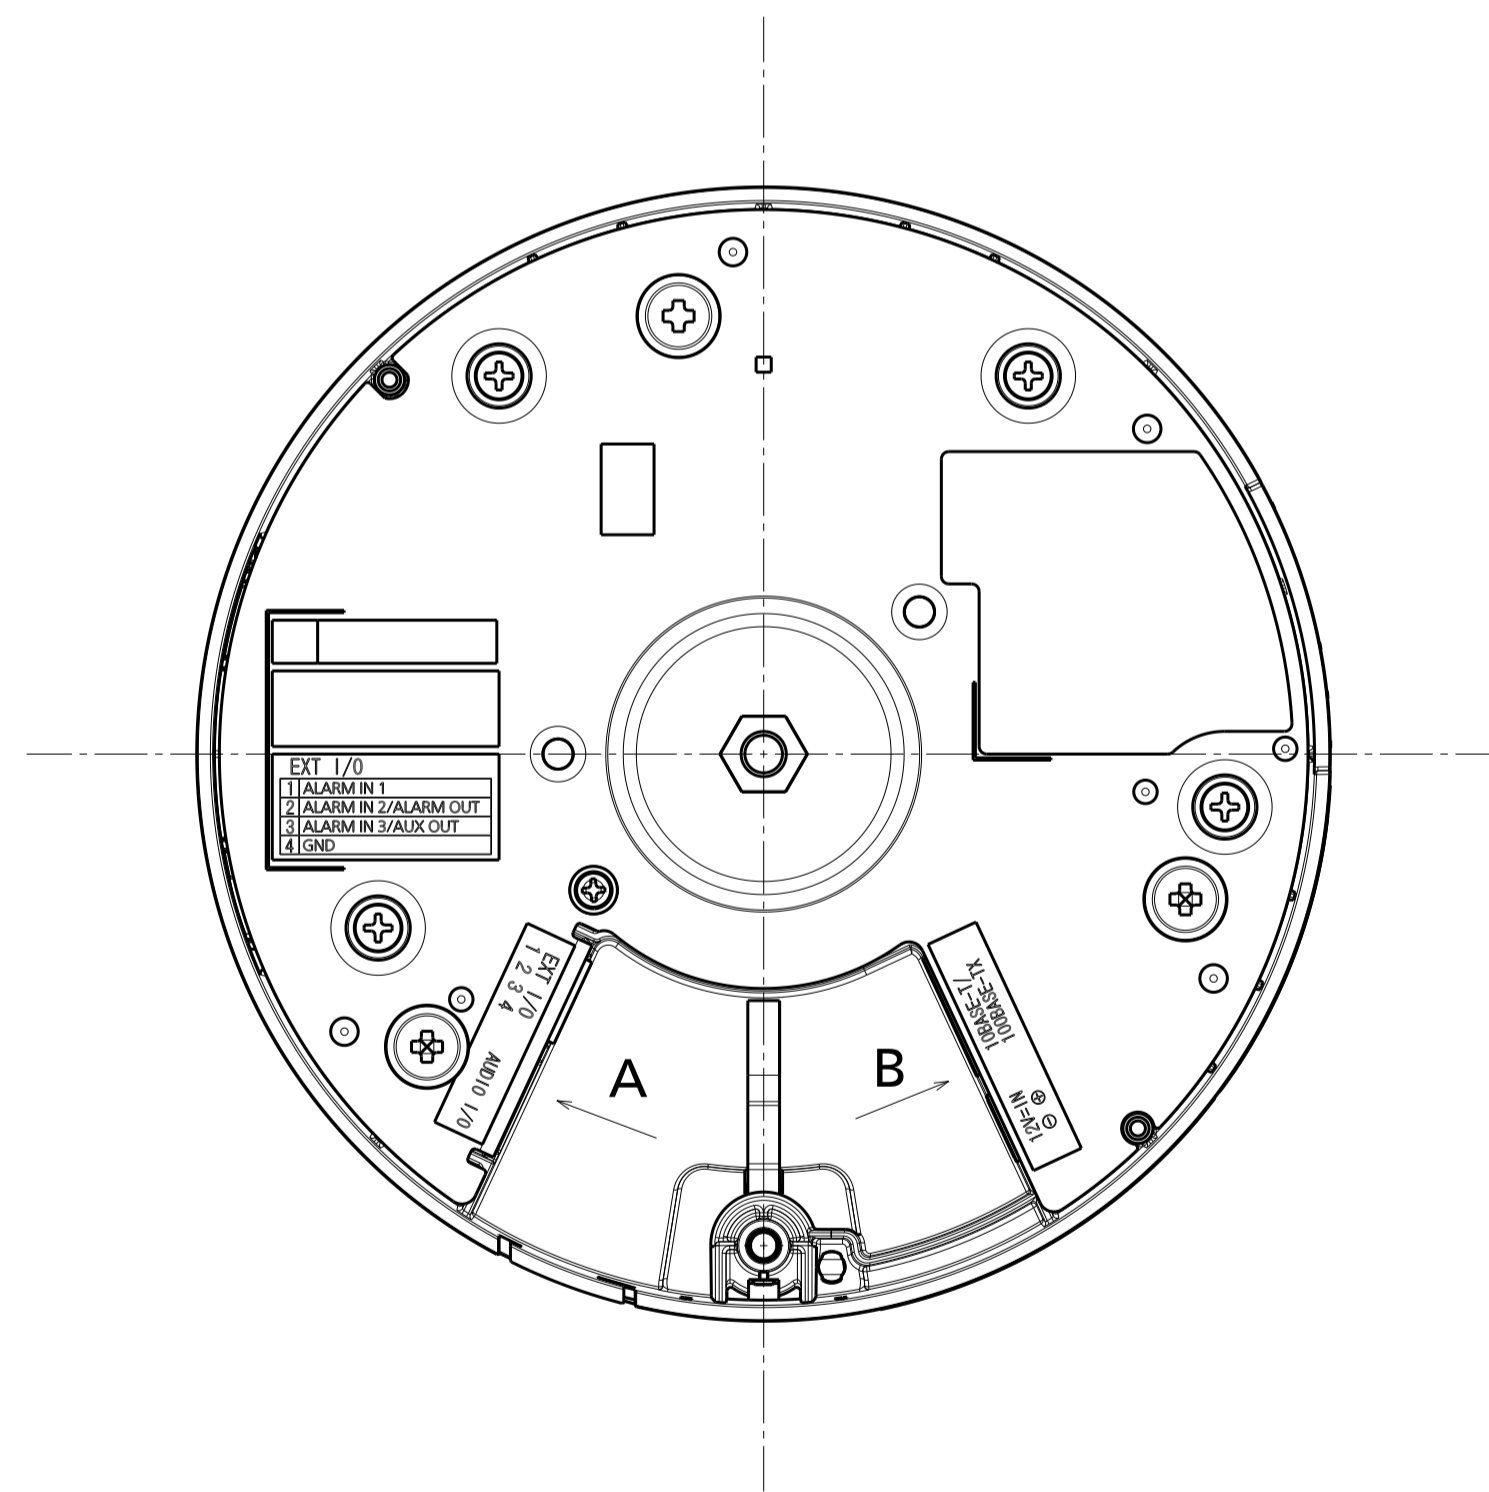

Inside of camera fixing screw cover

With Attachment Plate

Weight : Approx. 420 g {0.93 lbs} (When using the attachment plate)

WV-X4173

Inside of SD-slot cover
(S=2:1)

View A

View B

Template for mounting

Attach to WV-Q105A

Attach to WV-QCL100-W

Attach to WV-QWL500-W