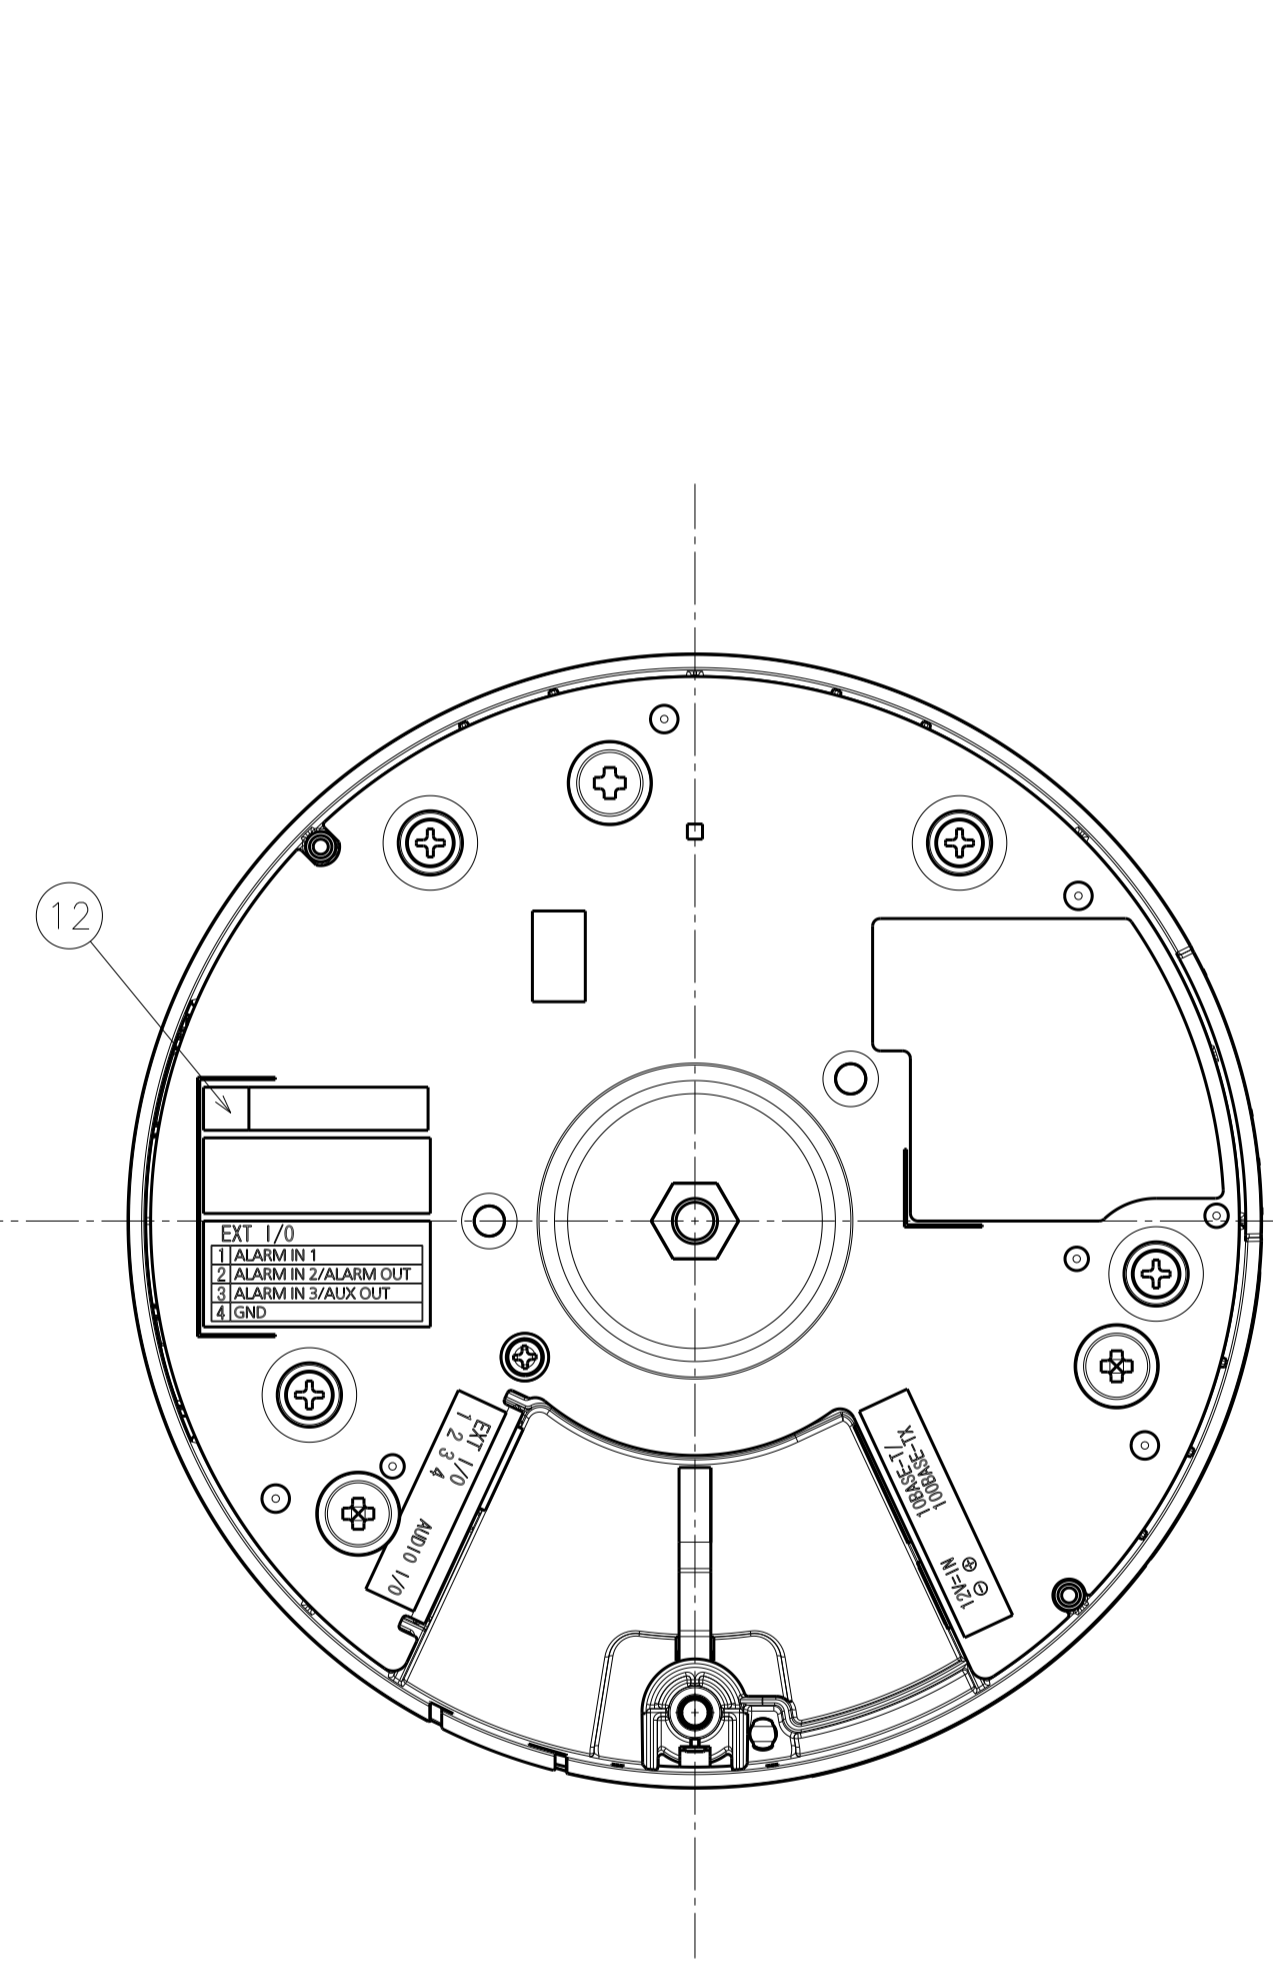

Inside of camera fixing screw cover

With Attachment Plate

Weight : Approx. 420 g {0.93 lbs} (When using the attachment plate)

WV-X4173

Inside of SD-slot cover
(S=2:1)

View A

View B

Template for mounting

Attach to WV-Q105A

Attach to WV-QCL100-W

Attach to WV-QWL500-W