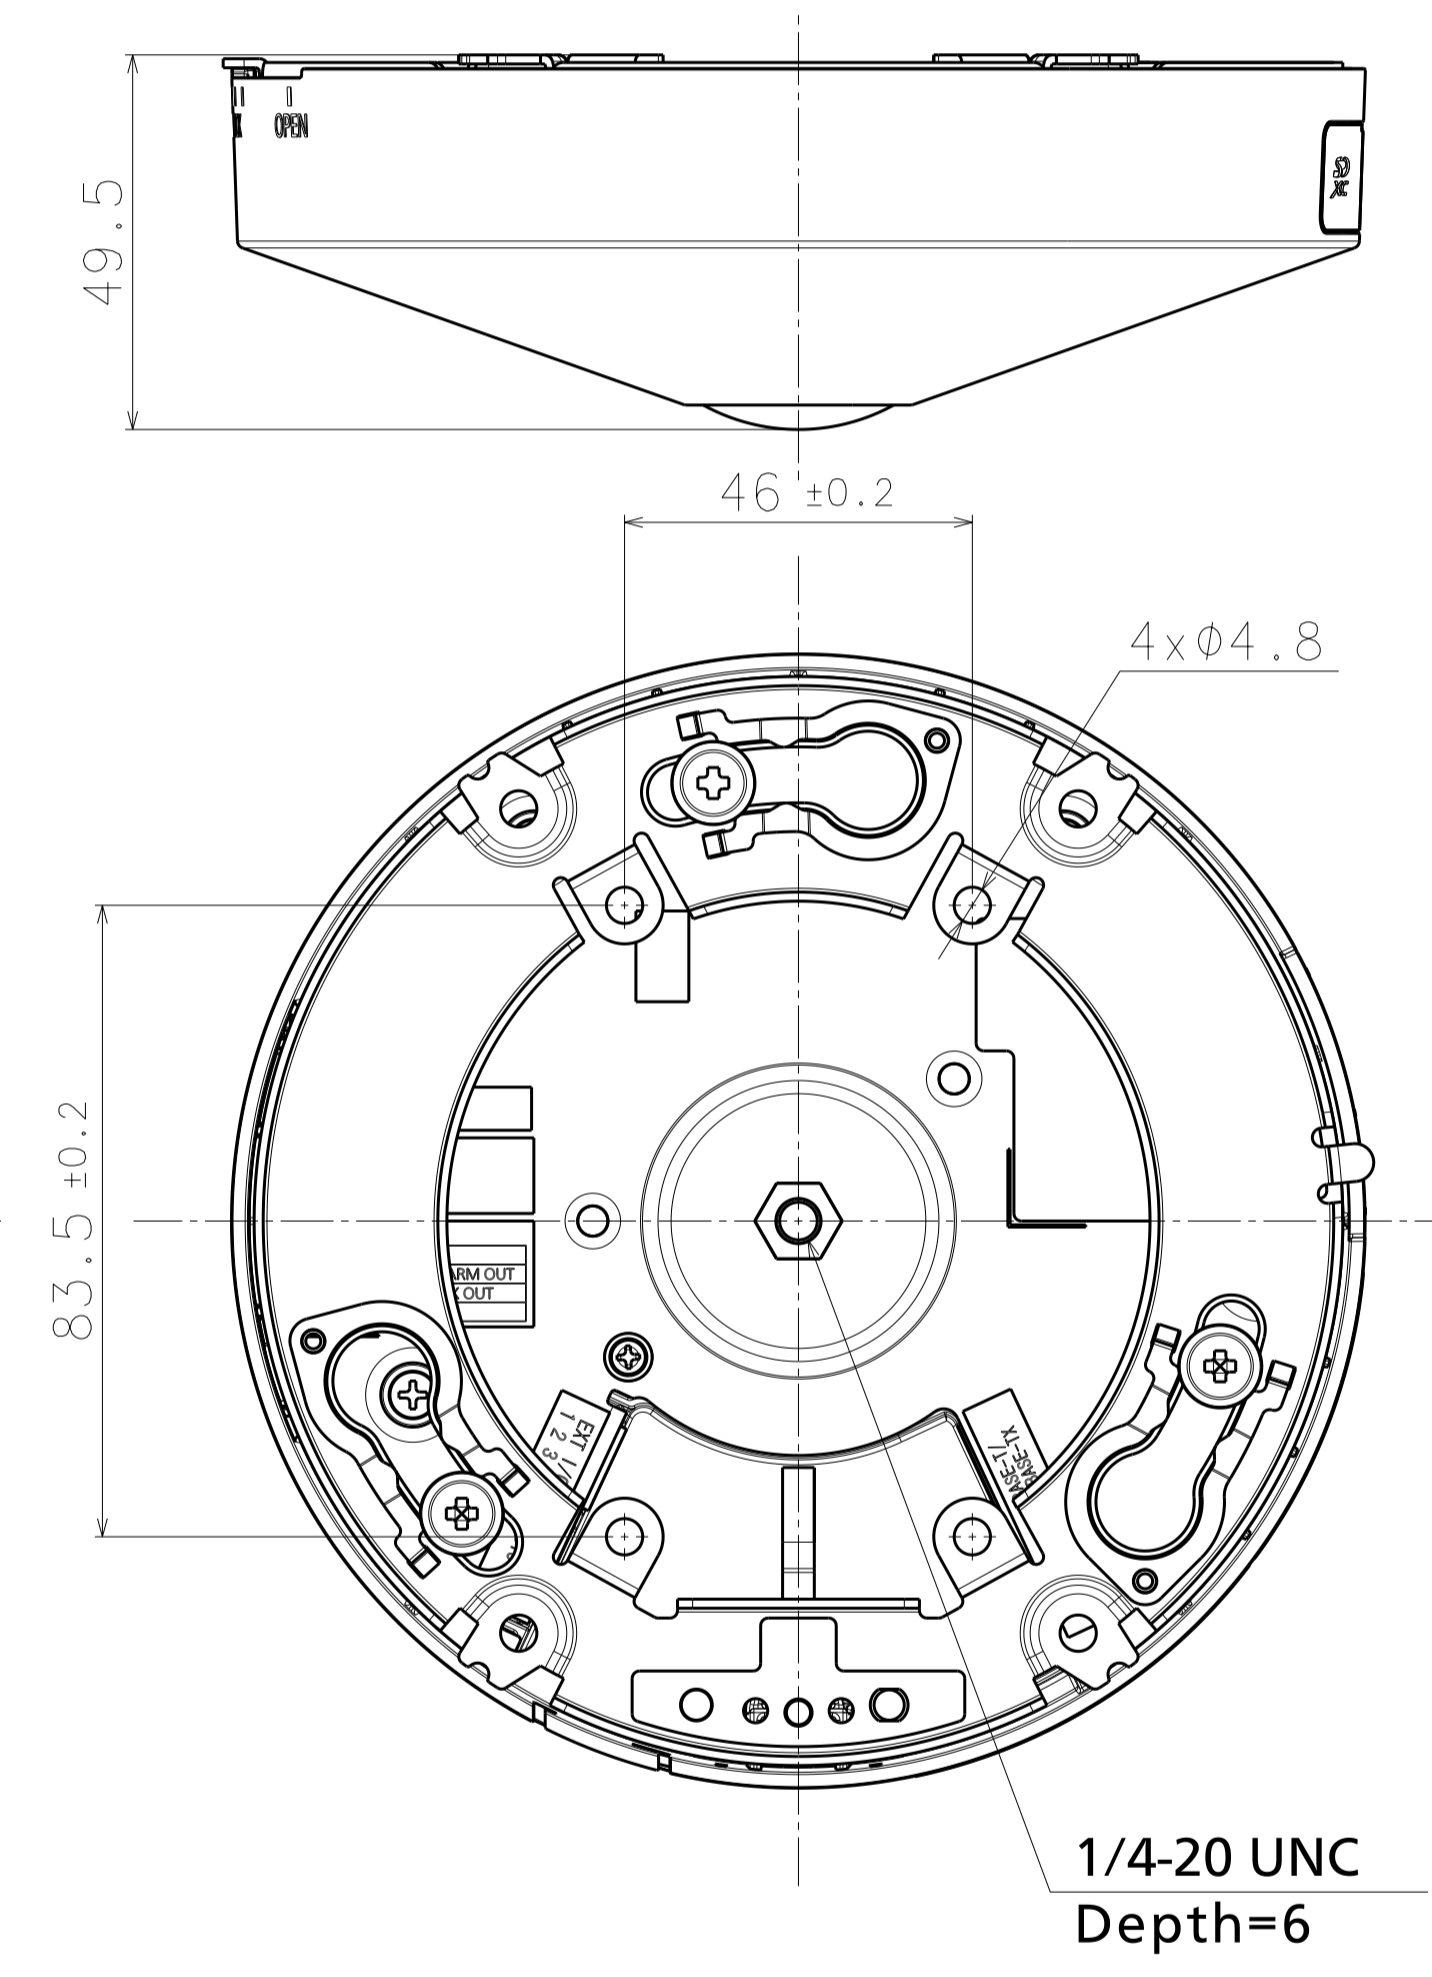

Inside of camera fixing screw cover

With Attachment Plate

Weight : Approx. 420 g {0.93 lbs} (When using the attachment plate)

WV-X4173

Inside of SD-slot cover
(S=2:1)

View A

View B

Template for mounting

Attach to WV-Q105A

Attach to WV-QCL100-W

Attach to WV-QWL500-W