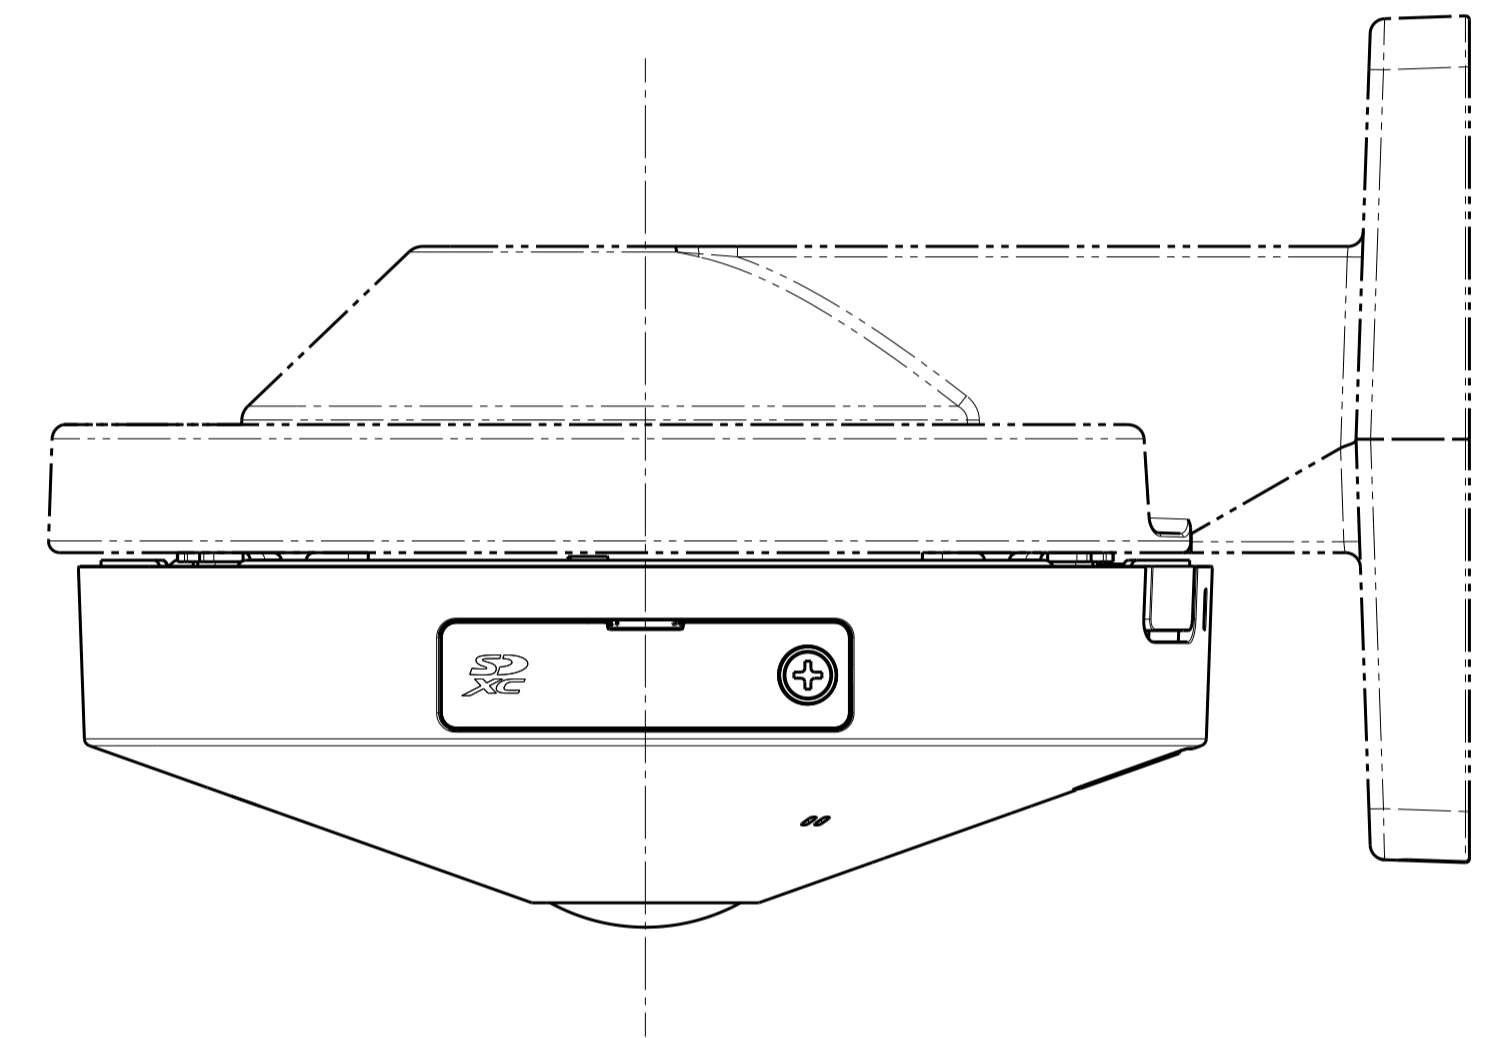

Inside of camera fixing screw cover

With Attachment Plate

Weight : Approx. 420 g {0.93 lbs} (When using the attachment plate)

WV-X4173

Inside of SD-slot cover
(S=2:1)

View A

View B

Template for mounting

Attach to WV-Q105A

Attach to WV-QCL100-W

Attach to WV-QWL500-W