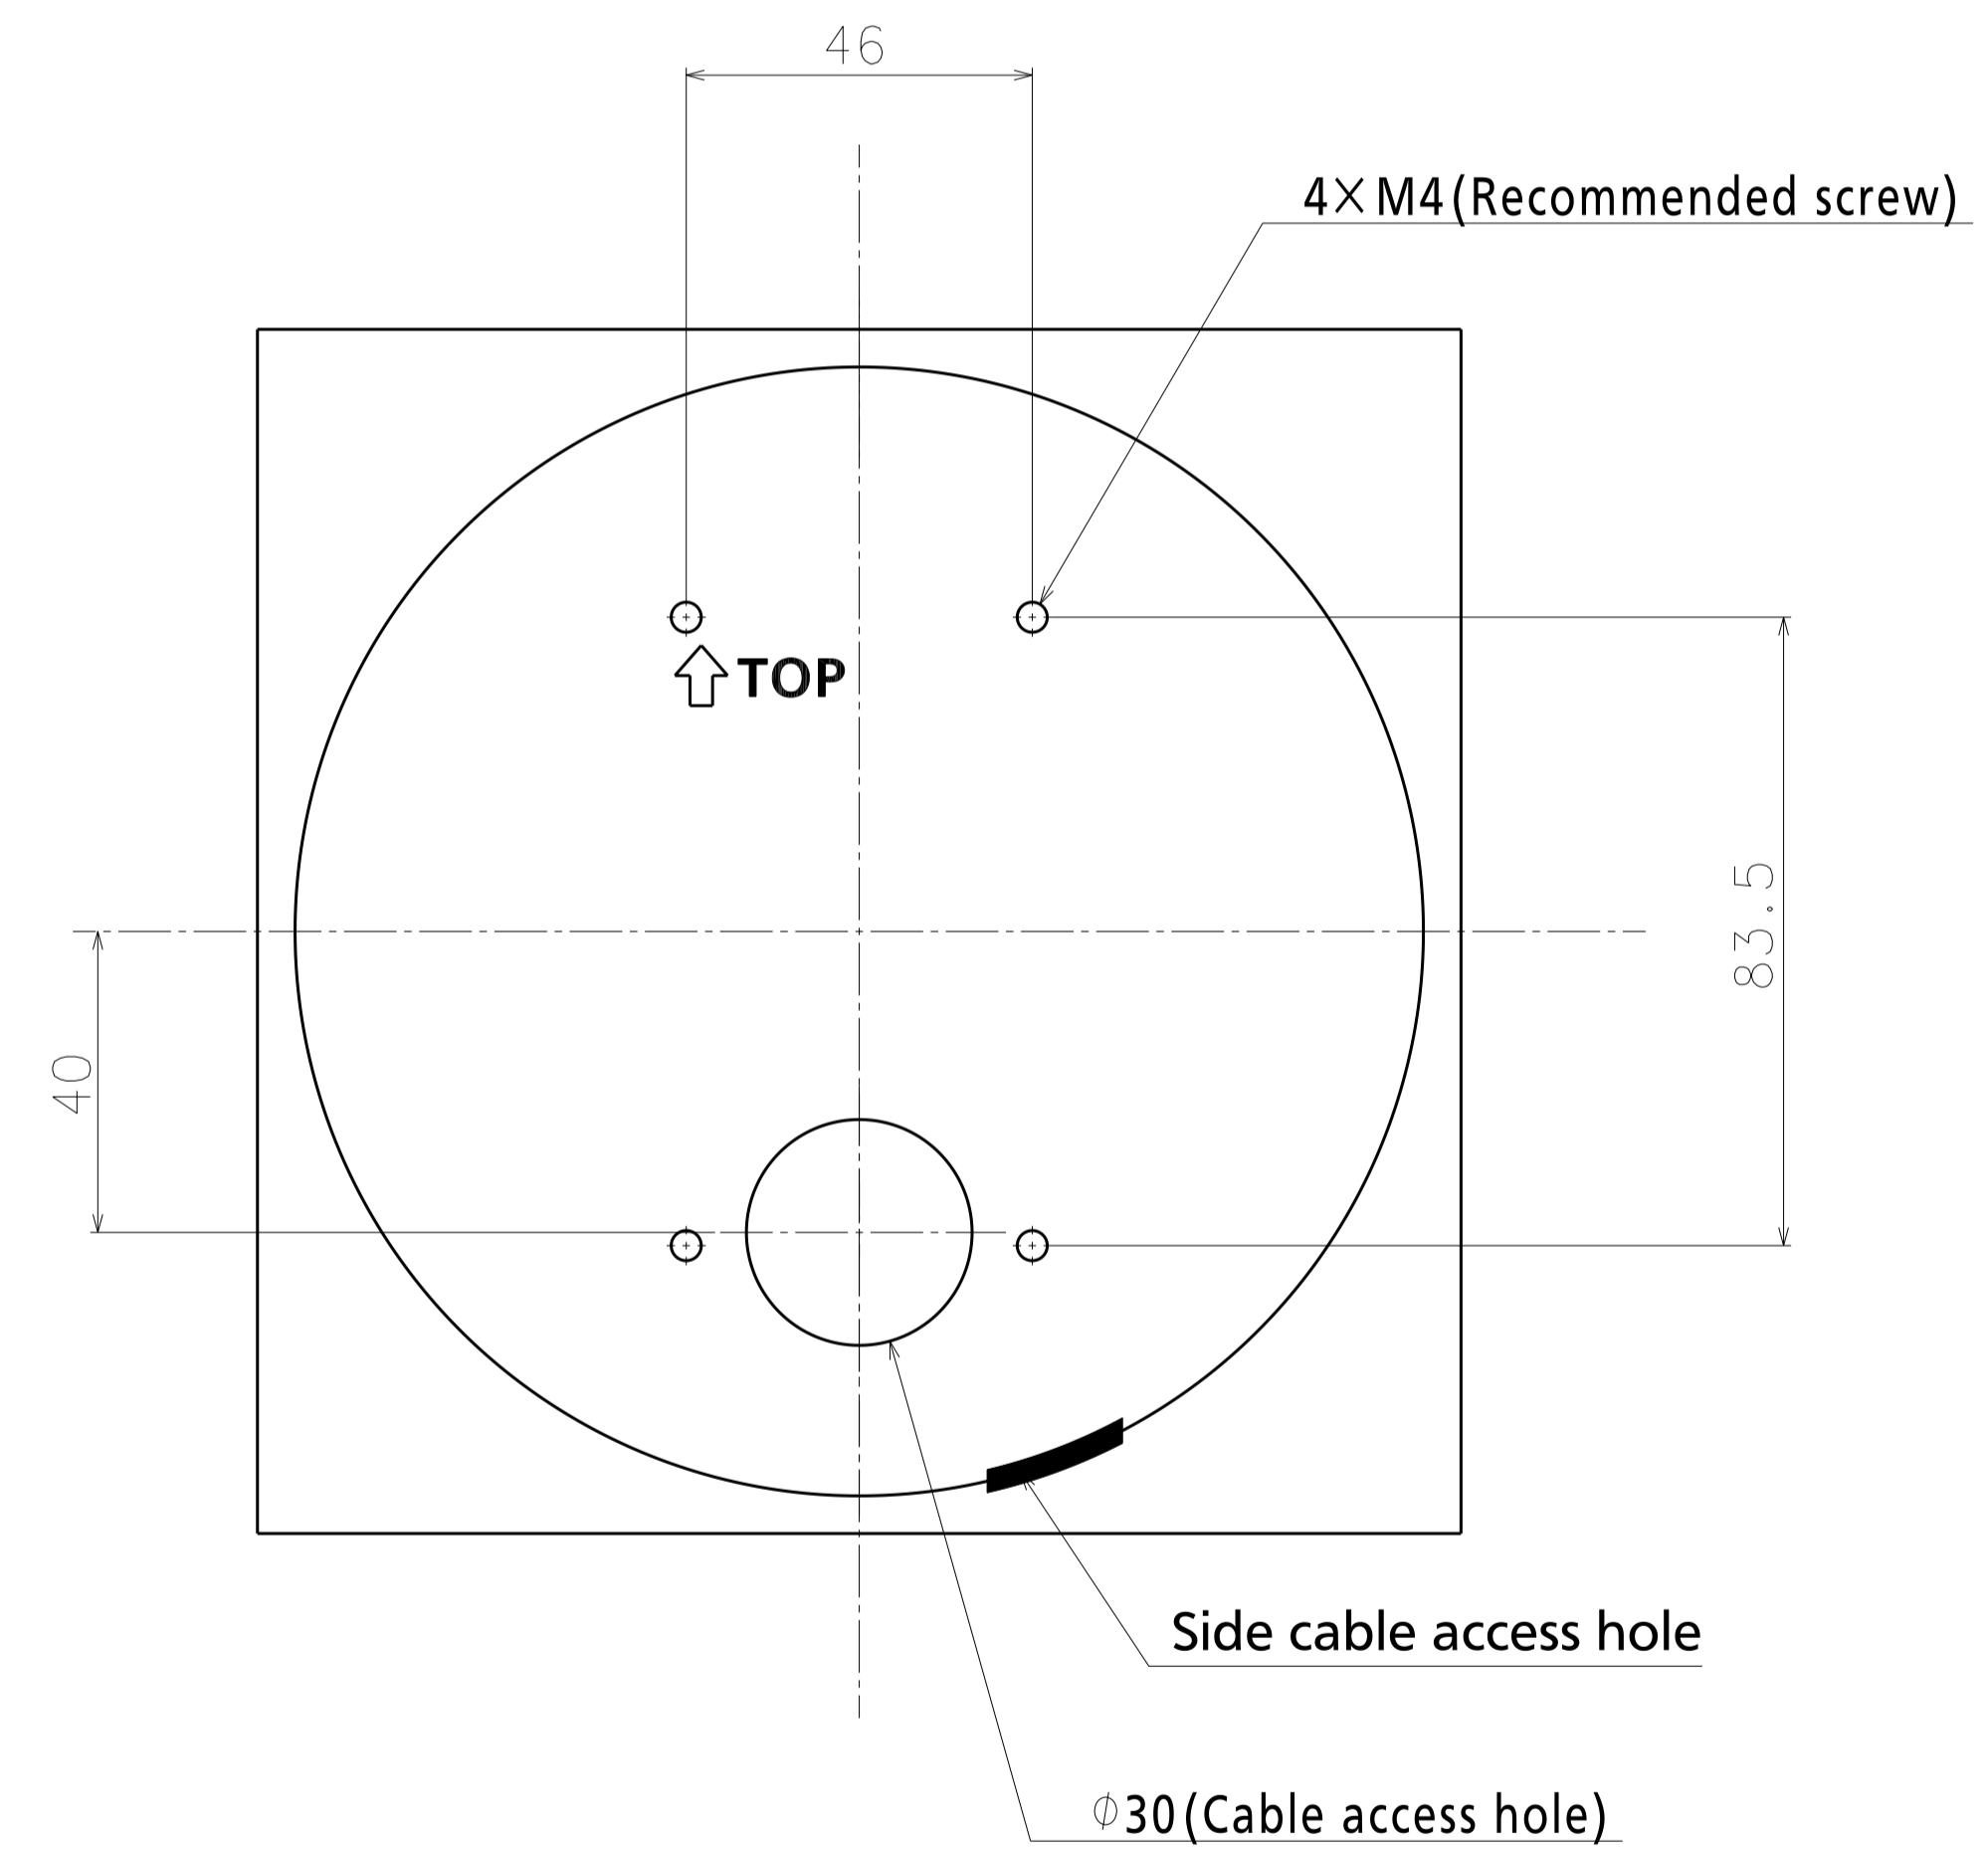

Inside of camera fixing screw cover

With Attachment Plate

Weight : Approx. 420 g {0.93 lbs} (When using the attachment plate)

WV-X4173

Inside of SD-slot cover
(S=2:1)

View A

View B

Template for mounting

Attach to WV-Q105A

Attach to WV-QCL100-W

Attach to WV-QWL500-W