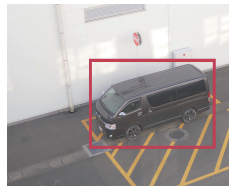

AIの主な機能

AI動体検知