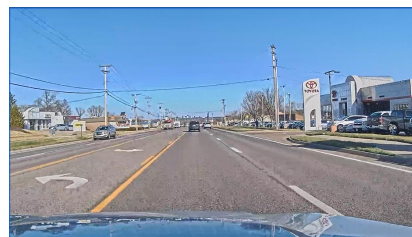

WV-VC35 (86° Field of View 16:9)