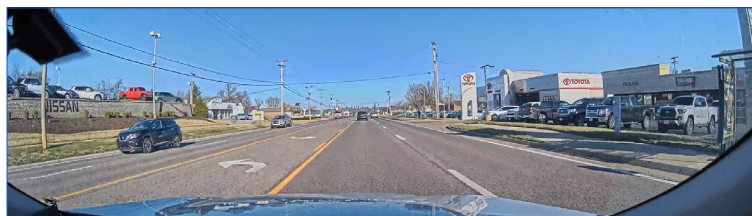

# WV-VCF41P 4K Sensor Panoramic Camera

## WV-VCF41P Panoramic Camera

The i-PRO WV-VCF41P 4K Sensor Panoramic Camera provides an extremely wide panoramic view, capturing high resolution video evidence that other cameras miss. The Ultra HD sensor is powered by an advanced Ambarella AI vision processor with the ability to host future AI edge applications. i-PRO reduces your storage requirements by focusing on the panoramic view from pillar-to-pillar in front of the vehicle.

### Key Features

- Panoramic 150° field of view
- 4K image sensor for Ultra HD image quality
- Enhanced lens and video processing for minimal edge distortion
- Space-efficient pillar-to-pillar coverage through the windshield
- Single button for Record/Stop with recording light indicator