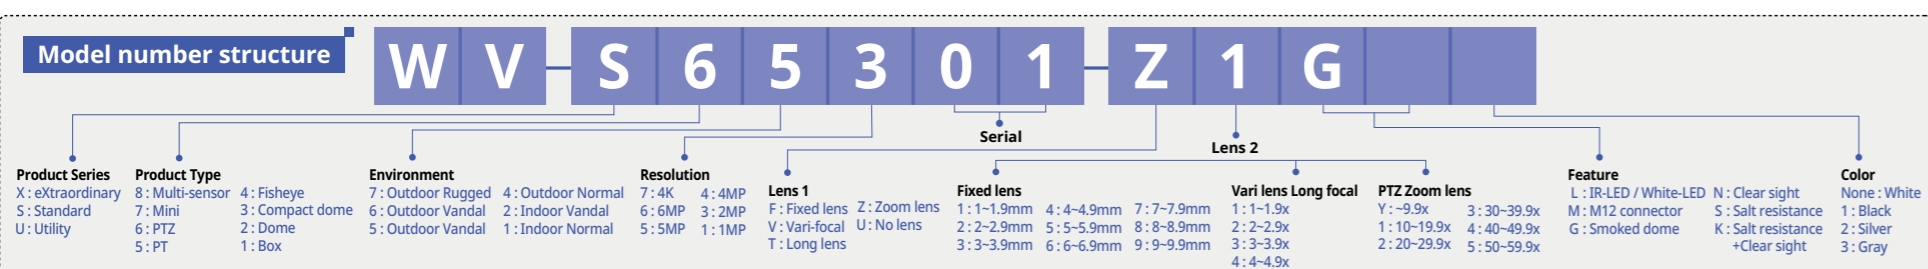

FY2026 i-PRO Camera Lineup

Launch in FY26 Launched in FY25 and earlier Security update models will be launched in FY26 **IR** With IR-LED **W** With White-LED **CS** With ClearSight Coating **S** Salt damage resistant model **US** Only available in US

Includes FY26 new products publicly announced as of April 1, 2026. Release timing for some new products differs by region.

	Bullet/Box	Dome	Compact Dome	Fisheye	PTZ	Mini	Multi-sensor	TTL	
X series extraordinary	20 X series AI Camera (FY23) AI Outdoor High Zoom Bullet AI Camera (FY24) AI Outdoor 	9 X series AI Camera (FY23) AI Corner Camera (FY24) AI Outdoor 	4 AI Compact dome Camera (FY23) AI 	8 AI fisheye Camera (FY26) AI 	32 AI Rapid-PTZ Camera (FY23, 24) AI Outdoor AI Aero PTZ (FY24) AI Outdoor 		4 Multi-Directional + PTZ Camera (FY22) AI Outdoor 	77 models	
S series Standard	27 High resolution AI Camera (FY22) AI Outdoor With Secure element (FY23) AI Outdoor High Zoom Bullet AI Camera (FY24) AI Outdoor 	41 High resolution AI Camera (FY22) AI Outdoor With Secure element (FY23) AI Outdoor 	12 AI Compact dome Camera (FY23) AI 	8 AI fisheye Camera (FY26) AI AI fisheye Camera (FY21) AI 	46 AI Rapid-PTZ Camera (FY23, 24) AI Outdoor Indoor high resolution PTZ camera (FY24) AI Indoor AI PTZ Camera (FY26) AI Indoor 	1 i-PRO mini (FY22) AI Indoor 	20 AI Multi-Directional Camera (FY22) AI Outdoor 	155	
U series Utility	16 U series AI Camera (FY25) AI U series Camera (FY25) U series Camera (FY22) 	27 U series AI Camera (FY25) AI U series Camera (FY25) U series Camera (FY22) 	8 Compact dome Camera (FY23) 		10 PTZ Camera (FY22) 			2 Multi-Directional Camera (FY23) 	63
TTL	63 models	77	24	16	88	1	26	295	