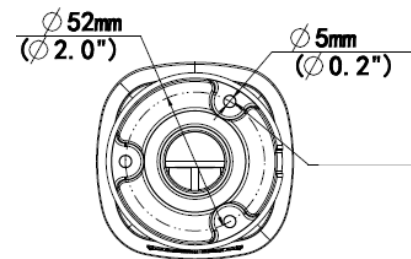

Technical Specifications

Network	
Protocols:	IPv4, IGMP, ICMP, ARP, TCP, UDP, DHCP, RTP, RTSP, RTCP, RTMP, DNS, DDNS, NTP, FTP, UPnP, HTTP, HTTPS, SMTP, SSL/TLS, QoS, SNMP
Interface	
Communication Interface:	10M/100M Base-TX Ethernet
Built-in Microphone	Yes
Audio	
Compression	G.711
Storage	
Edge Storage	Micro SD, up to 128GB
General	
Safety	CE: EN 62368-1 UL: UL 62368-1
EMC	FCC: FCC Part 15 CE-EMC: EN 55032/ EN 55035/ EN IEC 61000-3-2/ EN 61000-3-3
Operating Conditions:	Temperature: -30°C~60°C(-22°F~140°F), Humidity: ≤95%RH (Non-Condensing)
Power Consumption:	Max 8.5 W
Power Supply:	DC 12V±25%, PoE (IEEE 802.3af)
Weatherproof Rating:	IP67
Dimensions:	206 × 74 × 74mm (8.1" × 2.9" × 2.9")
Net Weight:	0.54kg (1.19lb)
Material	Metal
Software:	No license required for use with Video Insight Software
Optional Accessories	<div style="display: flex; justify-content: space-around; align-items: flex-start;"> <div style="text-align: center;"> <p>M-JB-MINI-B</p>  </div> <div style="text-align: center;"> <p>M-PM-B</p>  </div> <div style="text-align: center;"> <p>M-NPT34</p>  </div> </div>