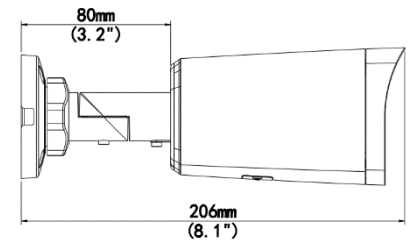

Technical Specifications

Network	
Protocols:	IPv4, IGMP, ICMP, ARP, TCP, UDP, DHCP, RTP, RTSP, RTCP, RTMP, DNS, DDNS, NTP, FTP, UPnP, HTTP, HTTPS, SMTP, SSL/TLS, QoS, SNMP
Interface	
Communication Interface:	10M/100M Base-TX Ethernet
Built-in Microphone	Yes
Audio	
Compression	G.711
Storage	
Edge Storage	Micro SD, up to 128GB
General	
Safety	CE: EN 62368-1 UL: UL 62368-1
EMC	FCC: FCC Part 15 CE-EMC: EN 55032/ EN 55035/ EN IEC 61000-3-2/ EN 61000-3-3
Operating Conditions:	Temperature: -30°C~60°C(-22°F~140°F), Humidity: ≤95%RH (Non-Condensing)
Power Consumption:	Max 8.5 W
Power Supply:	DC 12V±25%, PoE (IEEE 802.3af)
Weatherproof Rating:	IP67
Dimensions:	206 × 74 × 74mm (8.1" × 2.9" × 2.9")
Net Weight:	0.54kg (1.19lb)
Material	Metal
Software:	No license required for use with Video Insight Software
Optional Accessories	<div style="display: flex; justify-content: space-around; align-items: flex-start;"> <div style="text-align: center;"> <p>M-JB-MINI-B</p>  </div> <div style="text-align: center;"> <p>M-PM-B</p>  </div> <div style="text-align: center;"> <p>M-NPT34</p>  </div> </div>