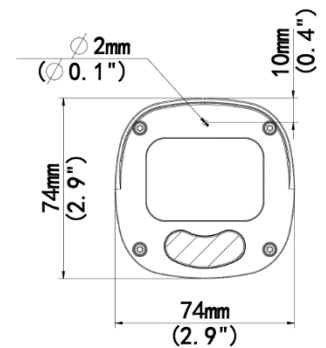

Technical Specifications

Network	
Protocols:	IPv4, IGMP, ICMP, ARP, TCP, UDP, DHCP, RTP, RTSP, RTCP, RTMP, DNS, DDNS, NTP, FTP, UPnP, HTTP, HTTPS, SMTP, SSL/TLS, QoS, SNMP
Interface	
Communication Interface:	10M/100M Base-TX Ethernet
Built-in Microphone	Yes
Audio	
Compression	G.711
Storage	
Edge Storage	Micro SD, up to 128GB
General	
Safety	CE: EN 62368-1 UL: UL 62368-1
EMC	FCC: FCC Part 15 CE-EMC: EN 55032/ EN 55035/ EN IEC 61000-3-2/ EN 61000-3-3
Operating Conditions:	Temperature: -30°C~60°C(-22°F~140°F), Humidity: ≤95%RH (Non-Condensing)
Power Consumption:	Max 8.5 W
Power Supply:	DC 12V±25%, PoE (IEEE 802.3af)
Weatherproof Rating:	IP67
Dimensions:	206 × 74 × 74mm (8.1" × 2.9" × 2.9")
Net Weight:	0.54kg (1.19lb)
Material	Metal
Software:	No license required for use with Video Insight Software
Optional Accessories	<div style="display: flex; justify-content: space-around; align-items: flex-start;"> <div style="text-align: center;"> <p>M-JB-MINI-B</p>  </div> <div style="text-align: center;"> <p>M-PM-B</p>  </div> <div style="text-align: center;"> <p>M-NPT34</p>  </div> </div>