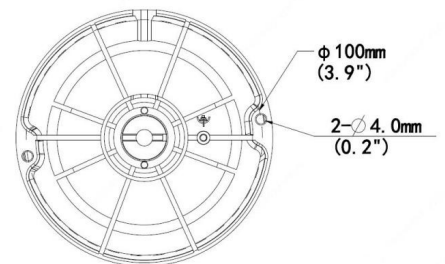

Overview

- 4MP IR
- True WDR 120dB
- 4.0mm lens
- H.265
- IP67, IK10 rated

Technical Specifications

Device	
Image Sensor:	1/3" Progressive Scan CMOS
Min Illumination:	Colour: 0.01Lux (F2.0, AGC ON) 0Lux with IR
Shutter Time:	Auto/Manual, 1 ~ 1/100000s
Lens:	4.0mm@F2.0
WDR:	120dB
Angle of View :	H: 82.0°, V: 41.6°, O: 100.9°
Angle Adjustment:	Pan: 3° ~ 360° Tilt: 0° ~ 68° Rotate: 3° ~ 360°
3-Axis Adjustment :	Yes
Day & Night:	IR-Cut Filter with Auto Switch (ICR)
IR Range:	Up to 30m (98ft) IR range
Compression Standard	
Video Compression:	Ultra 265, H.265, H.264, MJPEG
Video Bit Rate:	128 Kbps~16 Mbps
Tri-Stream:	Yes
Analytics:	Intrusion, Human Body Detection, Motion Detection, Tampering Alarm, Audio Detection
Image	
Max. Image Resolution:	2688 x 1520
Frame Rate:	30fps (2688 x 1520)
ROI Codec:	Up to 2 Areas
Image Setting:	White Balance, Digital Noise Reduction, Smart IR, Flip, HLC, BLC