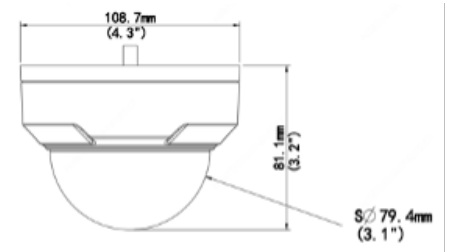

Overview

- 4MP IR
- True WDR 120dB
- 4.0mm lens
- H.265
- IP67, IK10 rated

Technical Specifications

Device	
Image Sensor:	1/3" Progressive Scan CMOS
Min Illumination:	Colour: 0.01Lux (F2.0, AGC ON) 0Lux with IR
Shutter Time:	Auto/Manual, 1 ~ 1/100000s
Lens:	4.0mm@F2.0
WDR:	120dB
Angle of View :	H: 82.0°, V: 41.6°, O: 100.9°
Angle Adjustment:	Pan: 3° ~ 360° Tilt: 0° ~ 68° Rotate: 3° ~ 360°
3-Axis Adjustment :	Yes
Day & Night:	IR-Cut Filter with Auto Switch (ICR)
IR Range:	Up to 30m (98ft) IR range
Compression Standard	
Video Compression:	Ultra 265, H.265, H.264, MJPEG
Video Bit Rate:	128 Kbps~16 Mbps
Tri-Stream:	Yes
Analytics:	Intrusion, Human Body Detection, Motion Detection, Tampering Alarm, Audio Detection
Image	
Max. Image Resolution:	2688 x 1520
Frame Rate:	30fps (2688 x 1520)
ROI Codec:	Up to 2 Areas
Image Setting:	White Balance, Digital Noise Reduction, Smart IR, Flip, HLC, BLC