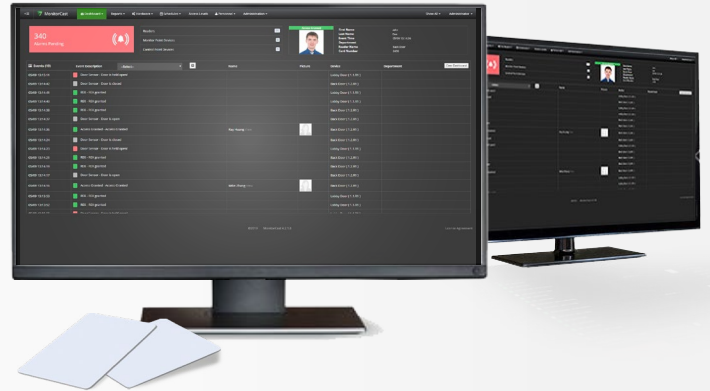

MonitorCast

Access Control by i-PRO

Powered by Mercury

Video surveillance is just one of the components needed to achieve a secure environment. Another main element of any safety roadmap should be an access control system that enables its users to quickly and efficiently set schedules, manage users, produce reports, and lock down the entire site in the event of an emergency. MonitorCast 4 is an enterprise-grade access control application that comes integrated with Video Insight 7 to provide a seamless, unified security solution that allows security officials to increase readiness and quickly respond to incidents.

- Easy to use, browser-based management with extremely scalable client connections
- Door licenses are bundled when Mercury controllers are purchased from i-PRO
- No re-occurring fees or client license fees
- Fully integrated into Video Insight video management software
- Access the platform from web or mobile clients to secure your facility from anywhere

Simple Dashboard Display.
Door Alarm on the Facility Map

Easy User Import & Creation

Customizable System Reports

Scan to learn more

Contact Us
info@us.i-pro.com
www.i-pro.com

Formerly Panasonic Security

Access Control Technology Partners