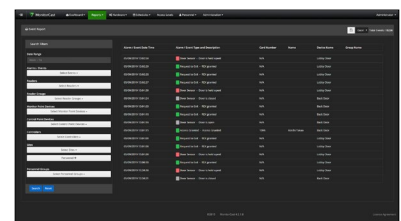

Easy User Import & Creation

Customizable System Reports

Scan to learn more

Contact Us
info@us.i-pro.com
www.i-pro.com

Formerly Panasonic Security