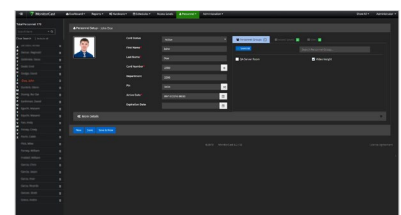

Simple Dashboard Display.
Door Alarm on the Facility Map

Easy User Import & Creation