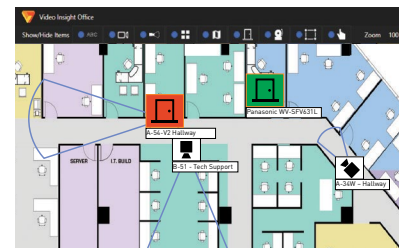

MonitorCast

Access Control by i-PRO

Powered by Mercury

Video surveillance is just one of the components needed to achieve a secure environment. Another main element of any safety roadmap should be an access control system that enables its users to quickly and efficiently set schedules, manage users, produce reports, and lock down the entire site in the event of an emergency. MonitorCast 4 is an enterprise-grade access control application that comes integrated with Video Insight 7 to provide a seamless, unified security solution that allows security officials to increase readiness and quickly respond to incidents.

Simple Dashboard Display.
Door Alarm on the Facility Map

Easy User Import & Creation

Customizable System Reports

Scan to learn more

Contact Us
info@us.i-pro.com
www.i-pro.com

Formerly Panasonic Security

Access Control Technology Partners