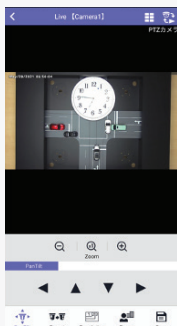

Network disk recorder

- Live image: Live images from the network cameras connected to the recorder
- Playing back recorded images: To play back the images stored on the recorder
- Transcode Playback feature (WJ-NX400 / WJ-NX300 / WJ-NX200)
- Time & date search: To search the images to play back based on the time & date

Network camera

1. Network camera control *
     (Resolution switchover, focus, panning / tilting, zoom, preset position switchover)
   - Playing back recorded image in the SD memory card*
2. *Depends on the network camera functions.

MANAGEMENT SOFTWARE

MODEL#	WV-ASM300W	
Specification	i-PRO Management software - H.265/H.264/JPEG - Integrated camera control, recorder management - Up to 100 recorders, 64 encoders, 256 cameras can be registered. - Supports 16:9, 4:3 and 9:16 corridor format - Optional WV-CU980 system controller provides direct joystick control.	
Extension Software License	WV-ASE202W	Expand maximum numbers of multi screens from 16 to 64
	WV-ASE203W	Expand maximum numbers of registration devices - 1 license : +100 recorder, +64 encoders, +256 cameras - up to 4 licenses registerable
	WV-ASE205W	Enable Visibility Enhancement function - Snowfall and Rainfall Noise Reduction - Multi-frame Synthesis Noise Reduction - Spatial Tonal Correction
	WV-ASE306W	Enable VI server control and management

SYSTEM CONTROLLER

MODEL#	WV-CU980
Specification	Integrated control for Camera, Recorder and GUI: - 3-D Joystick for Pan/Tilt/Zoom control - Work with WV-ASM300, Video Insight VIM+ version 7.6 or later * WV-ASM200, WV-ASC970 is not supported