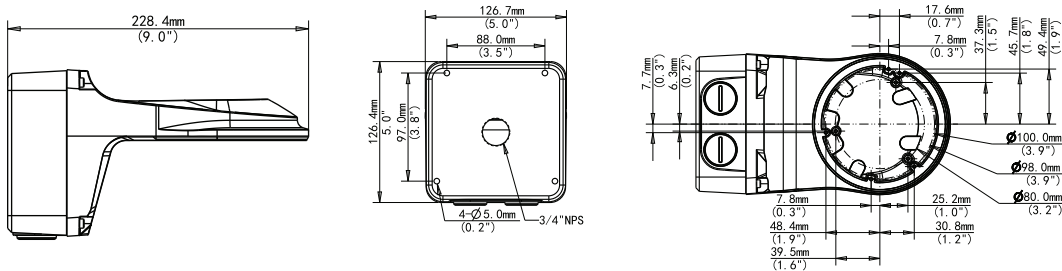

## Technical Specifications

Application	Wall installation for fixed dome (Extra back outlet)
Dimensions	Φ125mm*125mm*228mm (4.92" x 4.92" x 8.98")
Weight	1kg(2.20lb)
Material	Aluminum alloy

## Dimensions

R010422 | Product specifications and availability are subject to change without notice.

© i-PRO Co., Ltd. All Rights Reserved. i-PRO, Viewnetcam.com, Advidia, VideoInsight, CloUDE, and Unified Digital Evidence are registered trademarks or trademarks of i-PRO Co., Ltd. or i-PRO Americas Inc. in various jurisdictions. All other trademarks are the property of their respective owners.