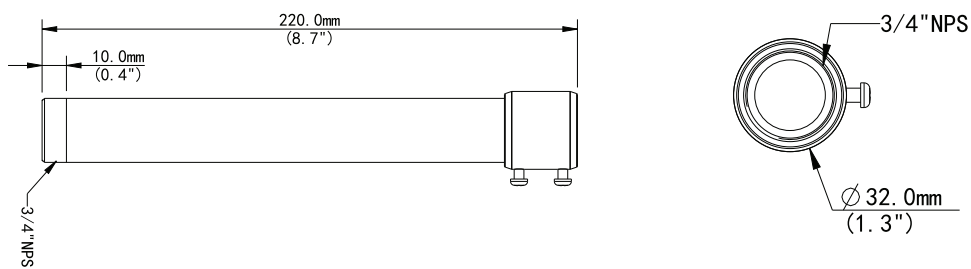

## Technical Specifications

Application	Indoor or outdoor, Fixed Dome Pendant Installation
Dimensions	Φ32mm x 220mm (Φ1.26" x 8.66")
Weight	0.16kg(0.35lb)
Material	Aluminum alloy

## Dimensions

R010422 | Product specifications and availability are subject to change without notice.

© i-PRO Co., Ltd. All Rights Reserved. i-PRO, Viewnetcam.com, Advidia, VideoInsight, CloUDE, and Unified Digital Evidence are registered trademarks or trademarks of i-PRO Co., Ltd. or i-PRO Americas Inc. in various jurisdictions. All other trademarks are the property of their respective owners.