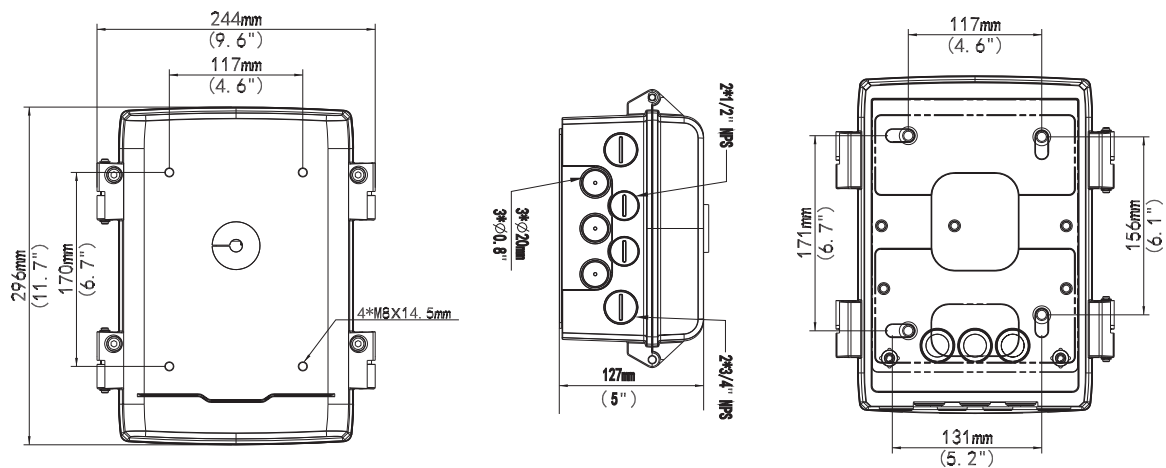

Technical Specifications

Application	Outdoor or indoor cable junction box for PTZ dome series
Dimensions	296mm x 244mm x 127mm (11.7" x 9.6" x 5")
Weight	2.5kg (5.5lb)
Material	Aluminum alloy

Dimensions