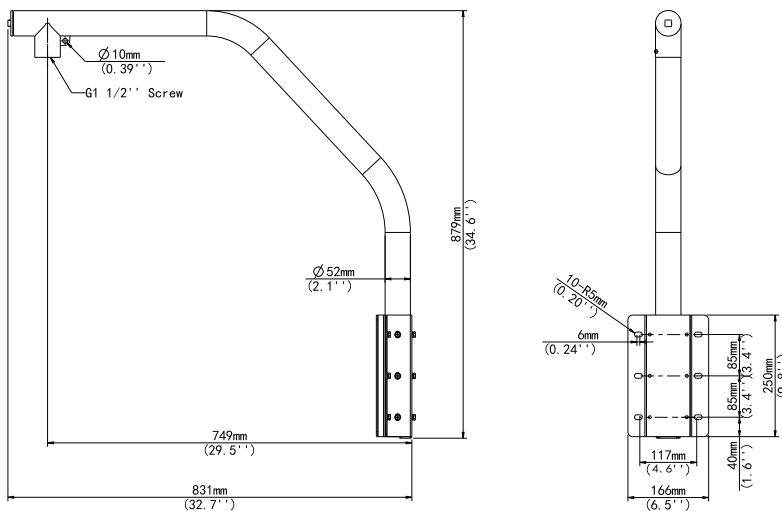

Technical Specifications

Application	Outdoor, for PTZ dome camera
Dimensions (L x H)	879mm x 831mm (34.6" x 32.7")
Weight	4.3kg (9.47lb)
Material	Aluminum alloy

Dimensions

R010422 | Product specifications and availability are subject to change without notice.