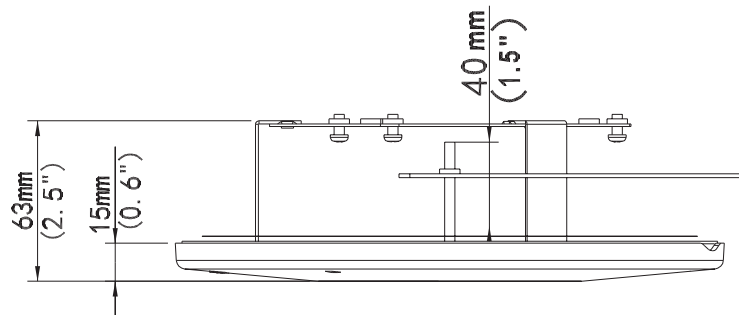

Technical Specifications

Application	Indoor, indoor fixed dome in-ceiling installation
Dimensions	Φ235mm x 63mm (Φ9.3" x 2.5") In-ceiling hole: Φ195mm (Φ7.67")
Weight	0.49kg(1.1lb)
Material	Sheet metal and ABS

Dimensions

R010422 | Product specifications and availability are subject to change without notice.

© i-PRO Co., Ltd. All Rights Reserved. i-PRO, Viewnetcam.com, Advidia, VideoInsight, CloUDE, and Unified Digital Evidence are registered trademarks or trademarks of i-PRO Co., Ltd. or i-PRO Americas Inc. in various jurisdictions. All other trademarks are the property of their respective owners.