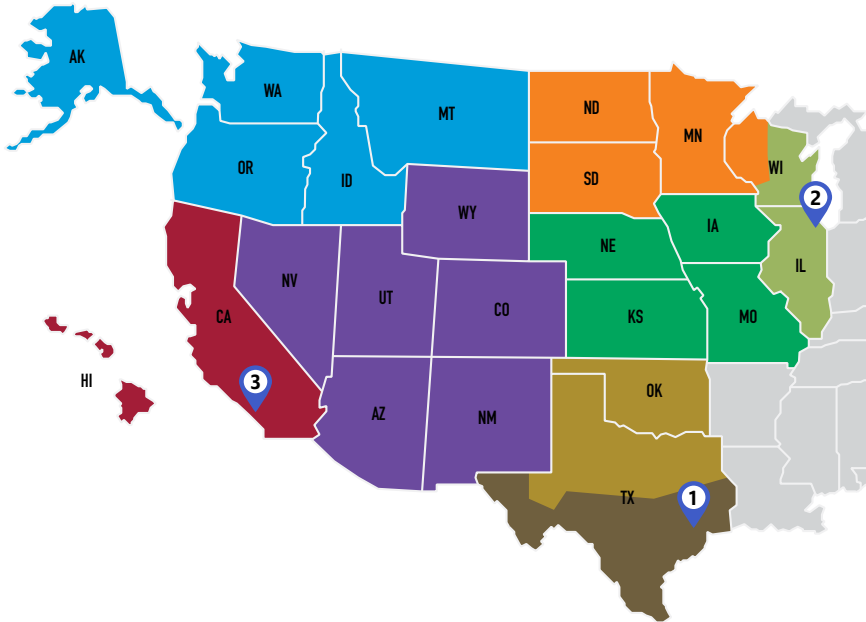

REGIONAL SALES MANAGERS, INSIDE SALES TEAM & TRAINERS

REGIONAL SALES DIRECTOR

Ben McGregor
208.861.0092
Ben.McGregor@i-pro.com

INSIDE SALES MANAGER

Kyle Maresh
713.581.9267
Kyle.Maresh@i-pro.com

DISTRICT SALES MANAGER

Brian Friedman (W3, W7, W8)
805.506.9990
Brian.Friedman@i-pro.com

MANAGER OF SALES ENGINEERING

Mel Schantz
551.482.8664
Mel.Schantz@i-pro.com

CHANNEL SALES MANAGER

Ryan Baez
Ryan.Baez@i-pro.com
862.240.6135

TRAINERS

Michael Allbritton

Michael.Allbritton@i-pro.com
862.236.0935

US OFFICES

1. **Houston, TX Office**
   8550 Fallbrook, Suite 200
   Houston, TX 77064
2. **Rolling Meadows, IL Office**
   1701 Golf Road, Suite 600
   Rolling Meadows, IL 60008
3. **Anaheim, CA Office**
   2390 E. Orangewood Ave., Suite 490
   Anaheim, CA 92806

W1	RSM	Trey Hisle	346.266.8412	Trey.Hisle@i-pro.com
	AM	Glenn Dunkirk	346.324.6854	Glenn.Dunkirk@i-pro.com
W2	RSM	Dustin Jeske	713.581.9232	Dustin.Jeske@i-pro.com
	AM	Caleb Fischl	713.581.9241	Caleb.Fischl@i-pro.com
W3	RSM	Tad Reid	385.522.0896	Tad.Reid@i-pro.com
	AM	Vesko Radulovic*	713.581.9244	Vesko.Radulovic@i-pro.com
W4	RSM	Matt Van Dillen	314.348.6382	Matthew.VanDillen@i-pro.com
	AM	Naji El Nassar	713.416.4140	Naji.Elnassar@i-pro.com
W5	RSM	Michael Janousek	708.655.6864	Michael.Janousek@us.i-pro.com
	AM	Naji El Nassar	713.416.4140	Naji.Elnassar@i-pro.com
W6	RSM	April Carlson	651.280.9148	April.Carlson@i-pro.com
	AM	Casey McCauley	713.581.9278	Casey.McCauley@i-pro.com
W7	RSM	Steve Baker	949.226.4602	Steve.Baker@i-pro.com
	AM	Vesko Radulovic*	713.581.9244	Vesko.Radulovic@i-pro.com
W8	RSM	OPEN		
	AM	Vesko Radulovic*	713.581.9244	Vesko.Radulovic@i-pro.com

* Lead Account Manager Rep