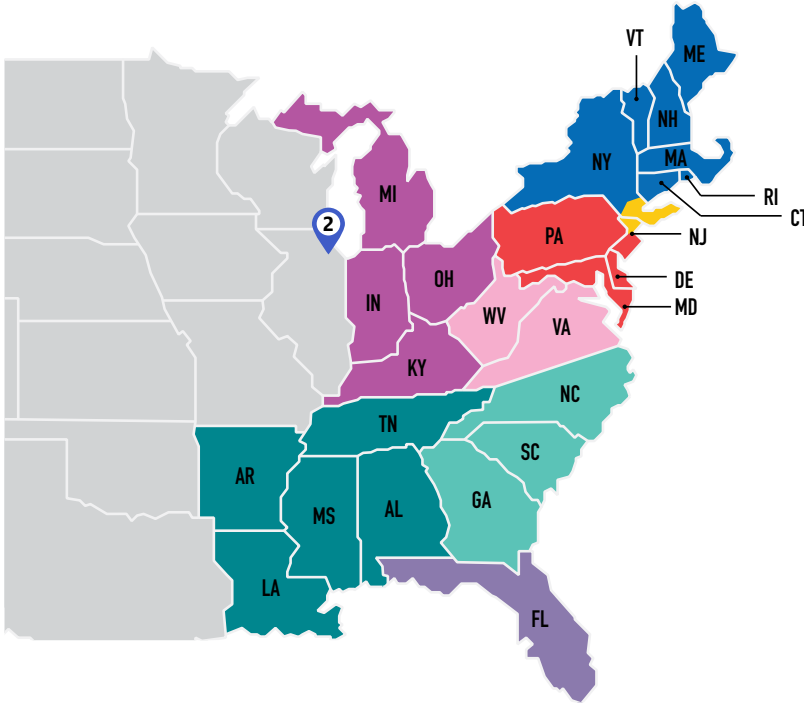

REGIONAL SALES MANAGERS, INSIDE SALES TEAM & TRAINERS

REGIONAL SALES DIRECTOR

Nick Toth
315.240.3239
Nick.Toth@i-pro.com

INSIDE SALES MANAGER

Kyle Maresh
713.581.9267
Kyle.Maresh@i-pro.com

DISTRICT SALES MANAGER