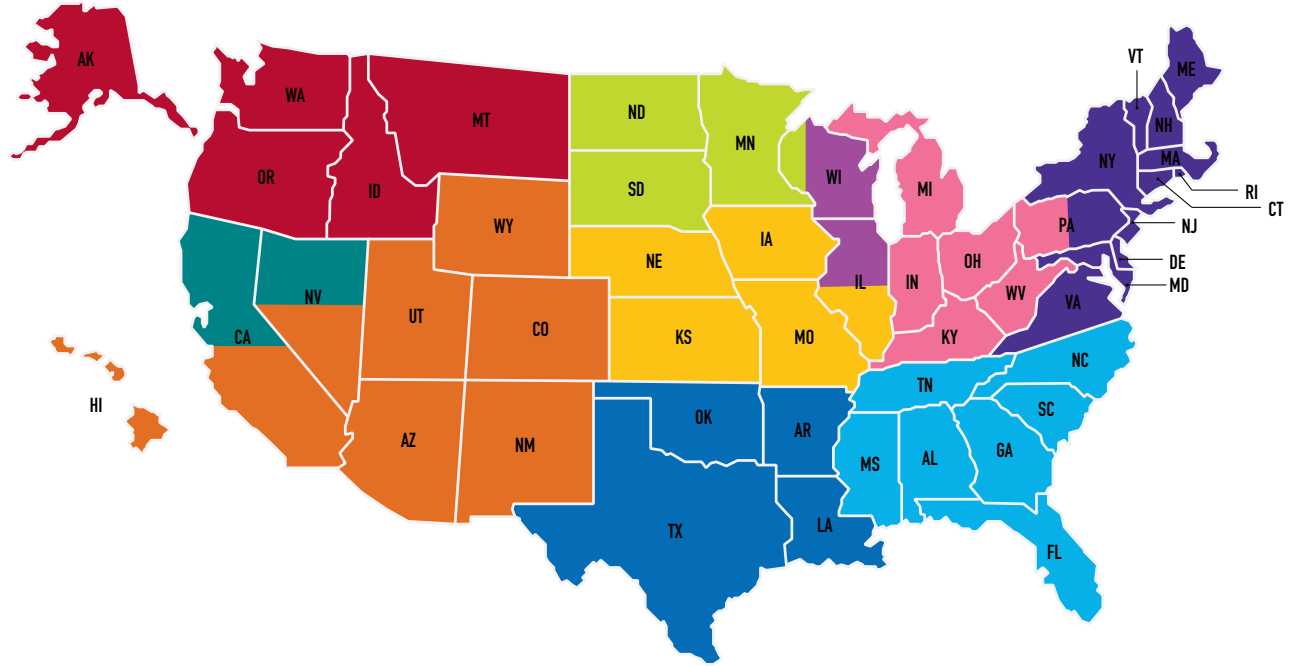

VIDEO SURVEILLANCE MANUFACTURER REP FIRM CONTACT MAP

■	OPEN		
■	Streamline Technologies Inc.	916.295.4932	www.streamlinereps.net
■	Open Door, Inc.	602.284.8972	www.opendeye.com
■	BIT Sales Group	612.986.7902	www.bitsalesgroup.com
■	Thomas L. Dowell & Associates, Inc.	314.849.4234	www.tldowell.com
■	OPEN		
■	SVC Marketing, Inc.	513.646.1416	www.svcmarketinginc.com
■	REP Marketing Solutions, Inc. South	954.817.6141	www.repms.net
■	REP Marketing Solutions, Inc. North	800.977.2116	www.repms.net
■	Devine180	224.650.6863	www.devine180.com