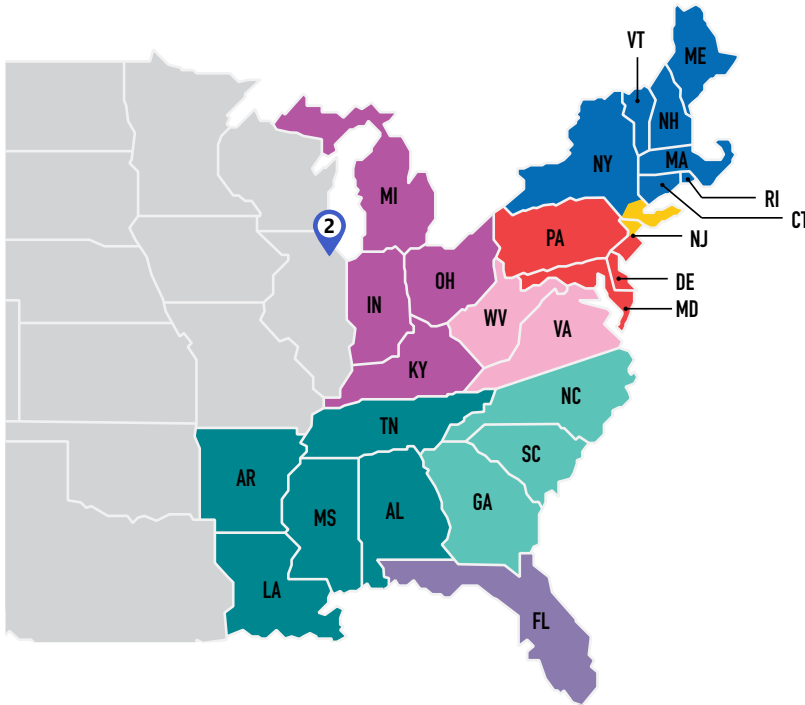

SALES/PRODUCT ENGINEERS & TRAINERS

REGIONAL SALES DIRECTOR

Nick Toth
315.240.3239
Nick.Toth@i-pro.com

INSIDE SALES MANAGER

Kyle Maresh
713.581.9267
Kyle.Maresh@i-pro.com

DISTRICT SALES MANAGER

Emrah Peduk (E1, E2, E3, E5)
201.240.7283
Emrah.Peduk@i-pro.com

MANAGER OF SALES ENGINEERING

Mel Schantz
551.482.8664
Mel.Schantz@i-pro.com

CHANNEL SALES MANAGER

Ryan Baez
Ryan.Baez@i-pro.com
862.240.6135

TRAINERS

Joey Friddell

Joey.Friddell@i-pro.com
346.266.8659

US OFFICES

1. **Houston, TX Office**
   8550 Fallbrook, Suite 200
   Houston, TX 77064
2. **Rolling Meadows, IL Office**
   1701 Golf Road, Suite 600
   Rolling Meadows, IL 60008
3. **Anaheim, CA Office**
   2390 E. Orangewood Ave., Suite 490
   Anaheim, CA 92806

SALES ENGINEERS

	Chris Adesanya	201.314.8435	Chris.Adesanya@i-pro.com
	Mel Schantz	551.482.8664	Mel.Schantz@i-pro.com
	Ron Lillman	201.463.1052	Ron.Lillman@i-pro.com
	Tim Loth	470.892.4486	Timberley.Loth@i-pro.com

PRODUCT ENGINEERS

Michael Reading	346.241.2172	Mike.Reading@i-pro.com