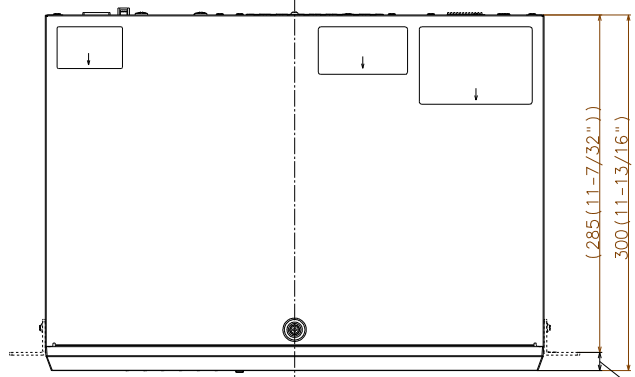

| | |
|----------------|--|
| Dimensions | 420 mm(W) x 88 mm(H) x 300 mm(D) {16-17/32 inches (W) x 3-15/32 inches (H) x 11-13/16 inches (D)} |
| Mass (approx.) | App 4.7 kg {10.4lbs} |

NOTES

Important

- Safety Precautions : Carefully read the Basic Information, Installation Guide and Operating Instructions before using this product.
- i-PRO Co., Ltd. cannot be held responsible for the performance of the network and/or other manufacturers' products used on the network.
- Masses and dimensions are approximate.
- Specifications are subject to change without notice.

©i-PRO Co., Ltd All rights reserved / November 2022

OPTIONAL ACCESSORIES

Select a compatible accessory

[Accessory Selector \(i-pro.com\)](#).

WV-QRM201
Wall mounting

15 (19/32")

12 (15/32") (88 (3-15/32"))

114 (4-1/2") 114 (4-1/2") (33 (1-5/16"))