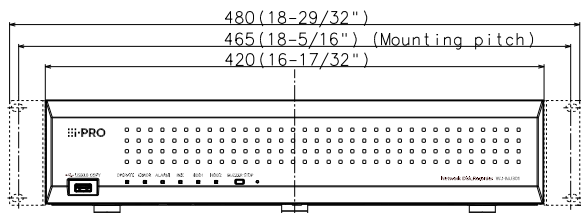

| | |
|----------------|--|
| Dimensions | 420 mm(W) x 88 mm(H) x 300 mm(D) {16-17/32 inches (W) x 3-15/32 inches (H) x 11-13/16 inches (D)} |
| Mass (approx.) | App 4.7 kg {10.4lbs} |

NOTES

Important

- Safety Precautions : Carefully read the Basic Information, Installation Guide and Operating Instructions before using this product.
- i-PRO Co., Ltd. cannot be held responsible for the performance of the network and/or other manufacturers' products used on the network.
- Masses and dimensions are approximate.
- Specifications are subject to change without notice.

©i-PRO Co., Ltd All rights reserved / November 2022

OPTIONAL ACCESSORIES

Select a compatible accessory

[Accessory Selector \(i-pro.com\)](#).

WV-QRM201
Wall mounting

15 (19/32")

12 (15/32") (88 (3-15/32"))

114 (4-1/2") 114 (4-1/2") (33 (1-5/16"))