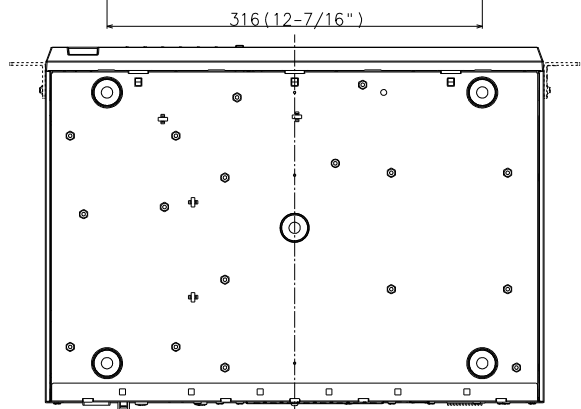

| | |
|----------------|--|
| Dimensions | 420 mm(W) x 88 mm(H) x 300 mm(D) {16-17/32 inches (W) x 3-15/32 inches (H) x 11-13/16 inches (D)} |
| Mass (approx.) | App 4.7 kg {10.4lbs} |

NOTES

Important

- Safety Precautions : Carefully read the Basic Information, Installation Guide and Operating Instructions before using this product.
- i-PRO Co., Ltd. cannot be held responsible for the performance of the network and/or other manufacturers' products used on the network.
- Masses and dimensions are approximate.
- Specifications are subject to change without notice.

©i-PRO Co., Ltd All rights reserved / November 2022

OPTIONAL ACCESSORIES

Select a compatible accessory

[Accessory Selector \(i-pro.com\)](#).

WV-QRM201
Wall mounting

15 (19/32")

12 (15/32") (88 (3-15/32"))

114 (4-1/2") 114 (4-1/2") (33 (1-5/16"))