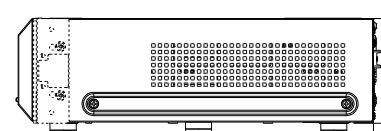

| | |
|----------------|--|
| Dimensions | 420 mm(W) x 88 mm(H) x 300 mm(D) {16-17/32 inches (W) x 3-15/32 inches (H) x 11-13/16 inches (D)} |
| Mass (approx.) | App 4.7 kg {10.4lbs} |

NOTES

Important

- Safety Precautions : Carefully read the Basic Information, Installation Guide and Operating Instructions before using this product.
- i-PRO Co., Ltd. cannot be held responsible for the performance of the network and/or other manufacturers' products used on the network.
- Masses and dimensions are approximate.
- Specifications are subject to change without notice.

©i-PRO Co., Ltd All rights reserved / November 2022

OPTIONAL ACCESSORIES

Select a compatible accessory

[Accessory Selector \(i-pro.com\)](#).

WV-QRM201
Wall mounting

15 (19/32")

12 (15/32") (88 (3-15/32"))

114 (4-1/2") 114 (4-1/2") (33 (1-5/16"))