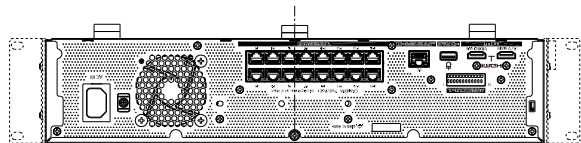

| | |
|----------------|--|
| Dimensions | 420 mm(W) x 88 mm(H) x 300 mm(D) {16-17/32 inches (W) x 3-15/32 inches (H) x 11-13/16 inches (D)} |
| Mass (approx.) | App 4.7 kg {10.4lbs} |

NOTES

Important

- Safety Precautions : Carefully read the Basic Information, Installation Guide and Operating Instructions before using this product.
- i-PRO Co., Ltd. cannot be held responsible for the performance of the network and/or other manufacturers' products used on the network.
- Masses and dimensions are approximate.
- Specifications are subject to change without notice.

©i-PRO Co., Ltd All rights reserved / November 2022

OPTIONAL ACCESSORIES

Select a compatible accessory

[Accessory Selector \(i-pro.com\)](#).

WV-QRM201
Wall mounting

15 (19/32")

12 (15/32") (88 (3-15/32"))

114 (4-1/2") 114 (4-1/2") (33 (1-5/16"))