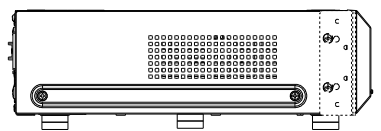

| | |
|----------------|--|
| Dimensions | 420 mm(W) x 88 mm(H) x 300 mm(D) {16-17/32 inches (W) x 3-15/32 inches (H) x 11-13/16 inches (D)} |
| Mass (approx.) | App 4.7 kg {10.4lbs} |

NOTES

Important

- Safety Precautions : Carefully read the Basic Information, Installation Guide and Operating Instructions before using this product.
- i-PRO Co., Ltd. cannot be held responsible for the performance of the network and/or other manufacturers' products used on the network.
- Masses and dimensions are approximate.
- Specifications are subject to change without notice.

©i-PRO Co., Ltd All rights reserved / November 2022

OPTIONAL ACCESSORIES

Select a compatible accessory

[Accessory Selector \(i-pro.com\)](#).

WV-QRM201
Wall mounting

15 (19/32")

12 (15/32") (88 (3-15/32"))

114 (4-1/2") 114 (4-1/2") (33 (1-5/16"))