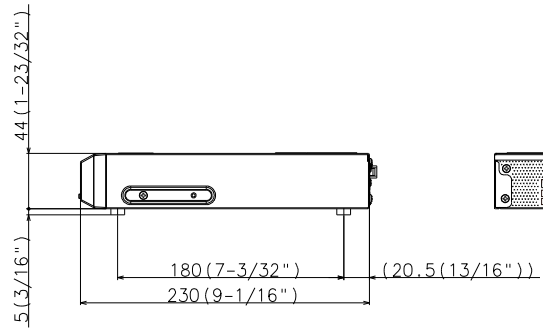

WJ-NU201KP
WJ-NU201KG

Desktop installation