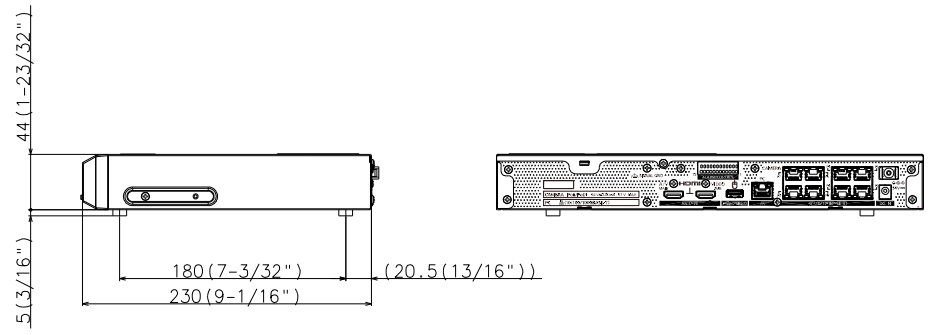

WJ-NU201KP
WJ-NU201KG

Desktop installation