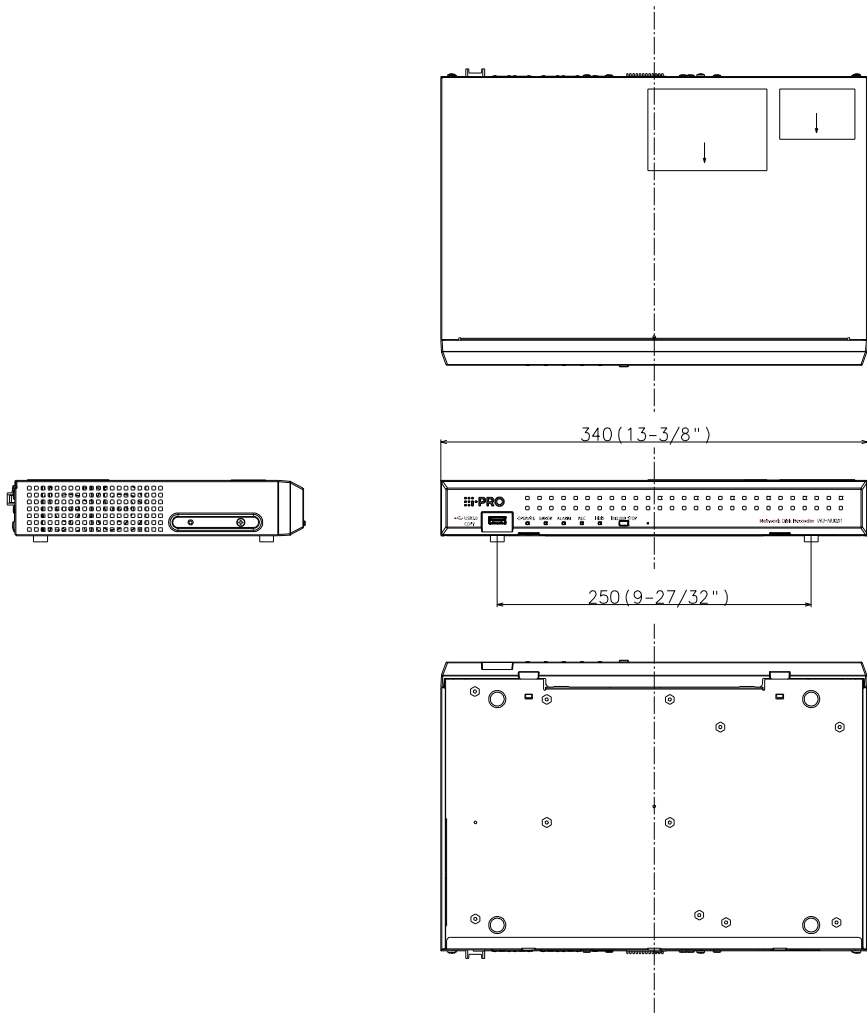

WV-QRM201
Wall mounting

WV-QRM101
Mount Bracket

WV-QRM001
Mount Bracket

WJ-NU201KP
WJ-NU201KG

Desktop installation