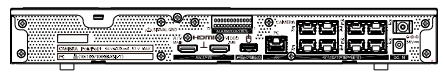

WJ-NU201KP
WJ-NU201KG

Desktop installation