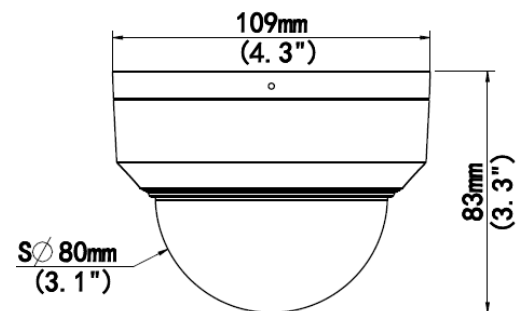

Overview

- 4MP IR
- True WDR 120dB
- 4mm Fixed lens
- H.265, H.264, MJPEG
- Support 9:16 Corridor Mode
- IP67, IK10
- Built-in Mic
- NDAA Compliant
- ONVIF Profile G, S, T

Technical Specifications

Device	
Image Sensor:	1/2.7", 4.0 Megapixel, Progressive Scan, CMOS
Min Illumination:	Color: 0.003Lux (F1.6, AGC ON) 0Lux with IR on
Shutter Time:	Auto/Manual, 1 ~ 1/100000s
Lens:	4mm@F1.6, Fixed-Focal
WDR:	120dB
S/N	>56dB
Angle of View:	H: 112.9° V: 59.1° O: 121.2°
Angle Adjustment:	Pan: 8° ~ 360° Tilt: 0° ~ 68° Rotate: 10° ~ 360°
3-Axis Adjustment:	Yes
Day & Night:	IR-Cut Filter with Auto Switch (ICR)
IR Range:	Up to 30m (98ft) IR range
Compression Standard	
Video Compression:	H.265, H.264, MJPEG
Video Bit Rate:	128 Kbps~16 Mbps
Dual Stream:	Yes
Analytics:	Crossline, Intrusion (Human Body Detection), Motion Detection, Tampering Alarm, Audio Detection
Image	
Max. Image Resolution:	2688 x 1520
Frame Rate:	25fps (2688 x 1520)
ROI Codec:	Up to 8 Areas
Image Setting:	White Balance, Digital Noise Reduction, Smart IR, Flip, HLC, BLC, Defog