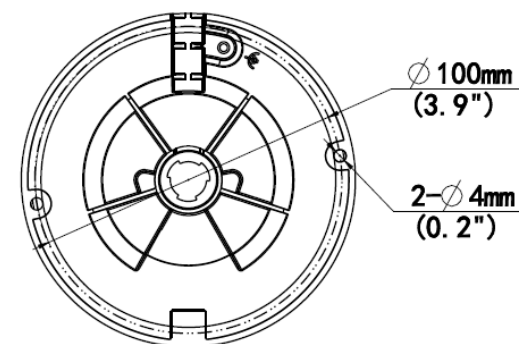

Overview

- 4MP IR
- True WDR 120dB
- 4mm Fixed lens
- H.265, H.264, MJPEG
- Support 9:16 Corridor Mode
- IP67, IK10
- Built-in Mic
- NDAA Compliant
- ONVIF Profile G, S, T

Technical Specifications

Device	
Image Sensor:	1/2.7", 4.0 Megapixel, Progressive Scan, CMOS
Min Illumination:	Color: 0.003Lux (F1.6, AGC ON) 0Lux with IR on
Shutter Time:	Auto/Manual, 1 ~ 1/100000s
Lens:	4mm@F1.6, Fixed-Focal
WDR:	120dB
S/N	>56dB
Angle of View:	H: 112.9° V: 59.1° O: 121.2°
Angle Adjustment:	Pan: 8° ~ 360° Tilt: 0° ~ 68° Rotate: 10° ~ 360°
3-Axis Adjustment:	Yes
Day & Night:	IR-Cut Filter with Auto Switch (ICR)
IR Range:	Up to 30m (98ft) IR range
Compression Standard	
Video Compression:	H.265, H.264, MJPEG
Video Bit Rate:	128 Kbps~16 Mbps
Dual Stream:	Yes
Analytics:	Crossline, Intrusion (Human Body Detection), Motion Detection, Tampering Alarm, Audio Detection
Image	
Max. Image Resolution:	2688 x 1520
Frame Rate:	25fps (2688 x 1520)
ROI Codec:	Up to 8 Areas
Image Setting:	White Balance, Digital Noise Reduction, Smart IR, Flip, HLC, BLC, Defog