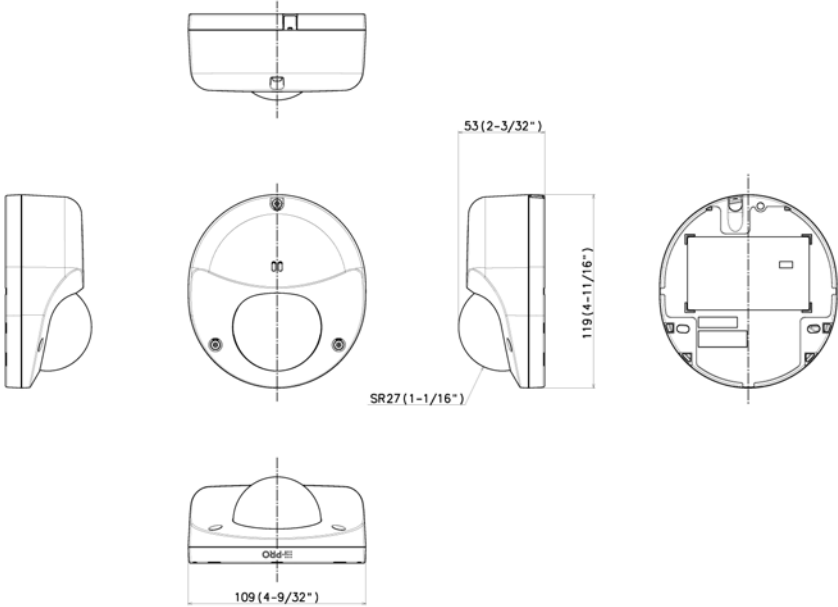

# APPEARANCE

Mass : Approx. 550 g (1.21 lbs)