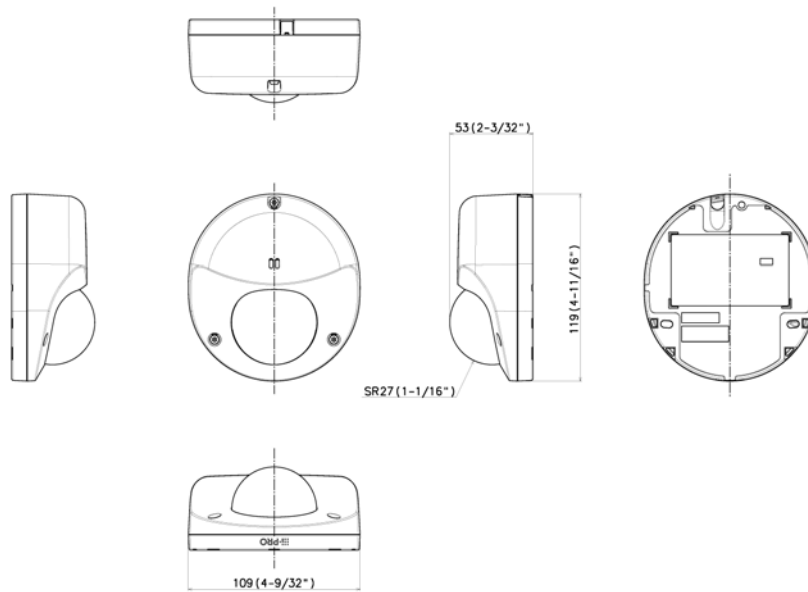

WV-QPL500-W
Mount Bracket

WV-QWL500-W
Mount Bracket

APPEARANCE

Mass : Approx. 550 g [1.21 lbs]

Unit:mm