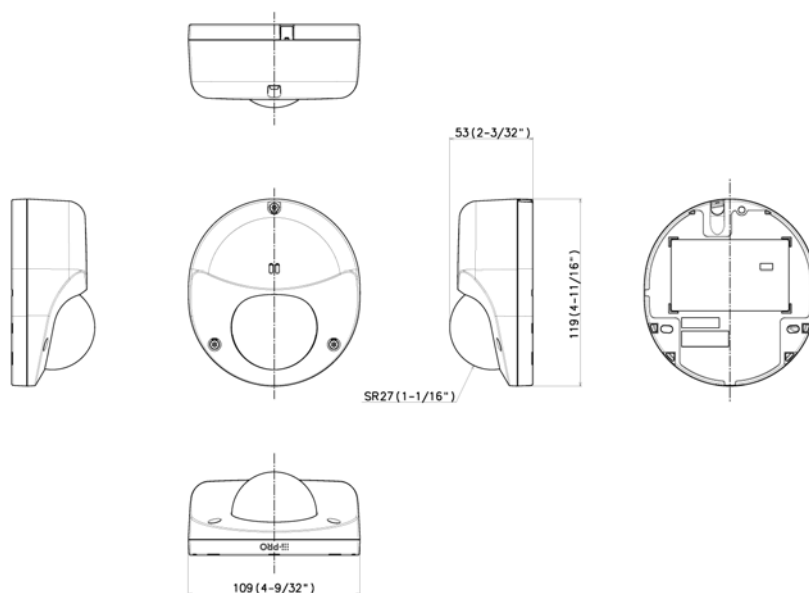

WV-QAT502-W
Gangbox Adapter

WV-QCN500-W
Mount Bracket

WV-QJB500-W
Mount Bracket

WV-QJB502A-W
Mount Bracket

WV-QPL500-W
Mount Bracket

WV-QWL500-W
Mount Bracket

APPEARANCE

Mass : Approx. 550 g [1.21 lbs]

Unit:mm