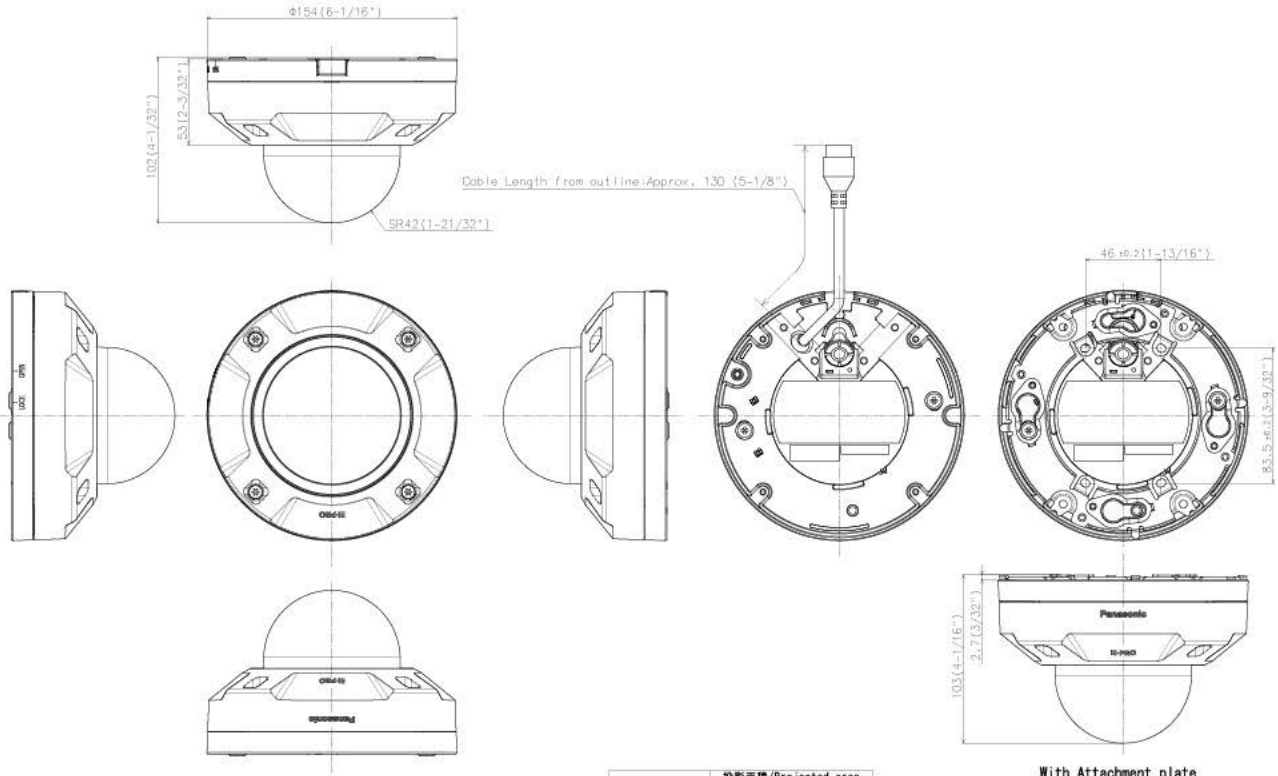

WV-QCL101-W  
Mount Bracket

WV-QCL100-W  
Mount Bracket

WV-QAT501-W  
Attachment Pipe  
Bracket

WV-QAT500-W  
Attachment pipe

WV-Q105A  
Mount Bracket

PWM485W  
Wall Mount and Shroud

PS485AW  
Shroud

PPRM35AW  
Parapet Mount Bracket

PAPM4W  
Pole Mount Bracket

PACA4W  
Corner Mount Adapter  
Bracket

WV-CW7SN  
Dome cover

WV-CW7S  
Dome cover

WV-CW7CN  
Dome cover

# APPEARANCE

側面図/Side-view	投影面積/Projected area
	0.011 (m <sup>2</sup> )

Mass : Approx. 1.0 kg (2.2 lb) (When using the Attachment plate)

With Attachment plate  
WV-U2532LA