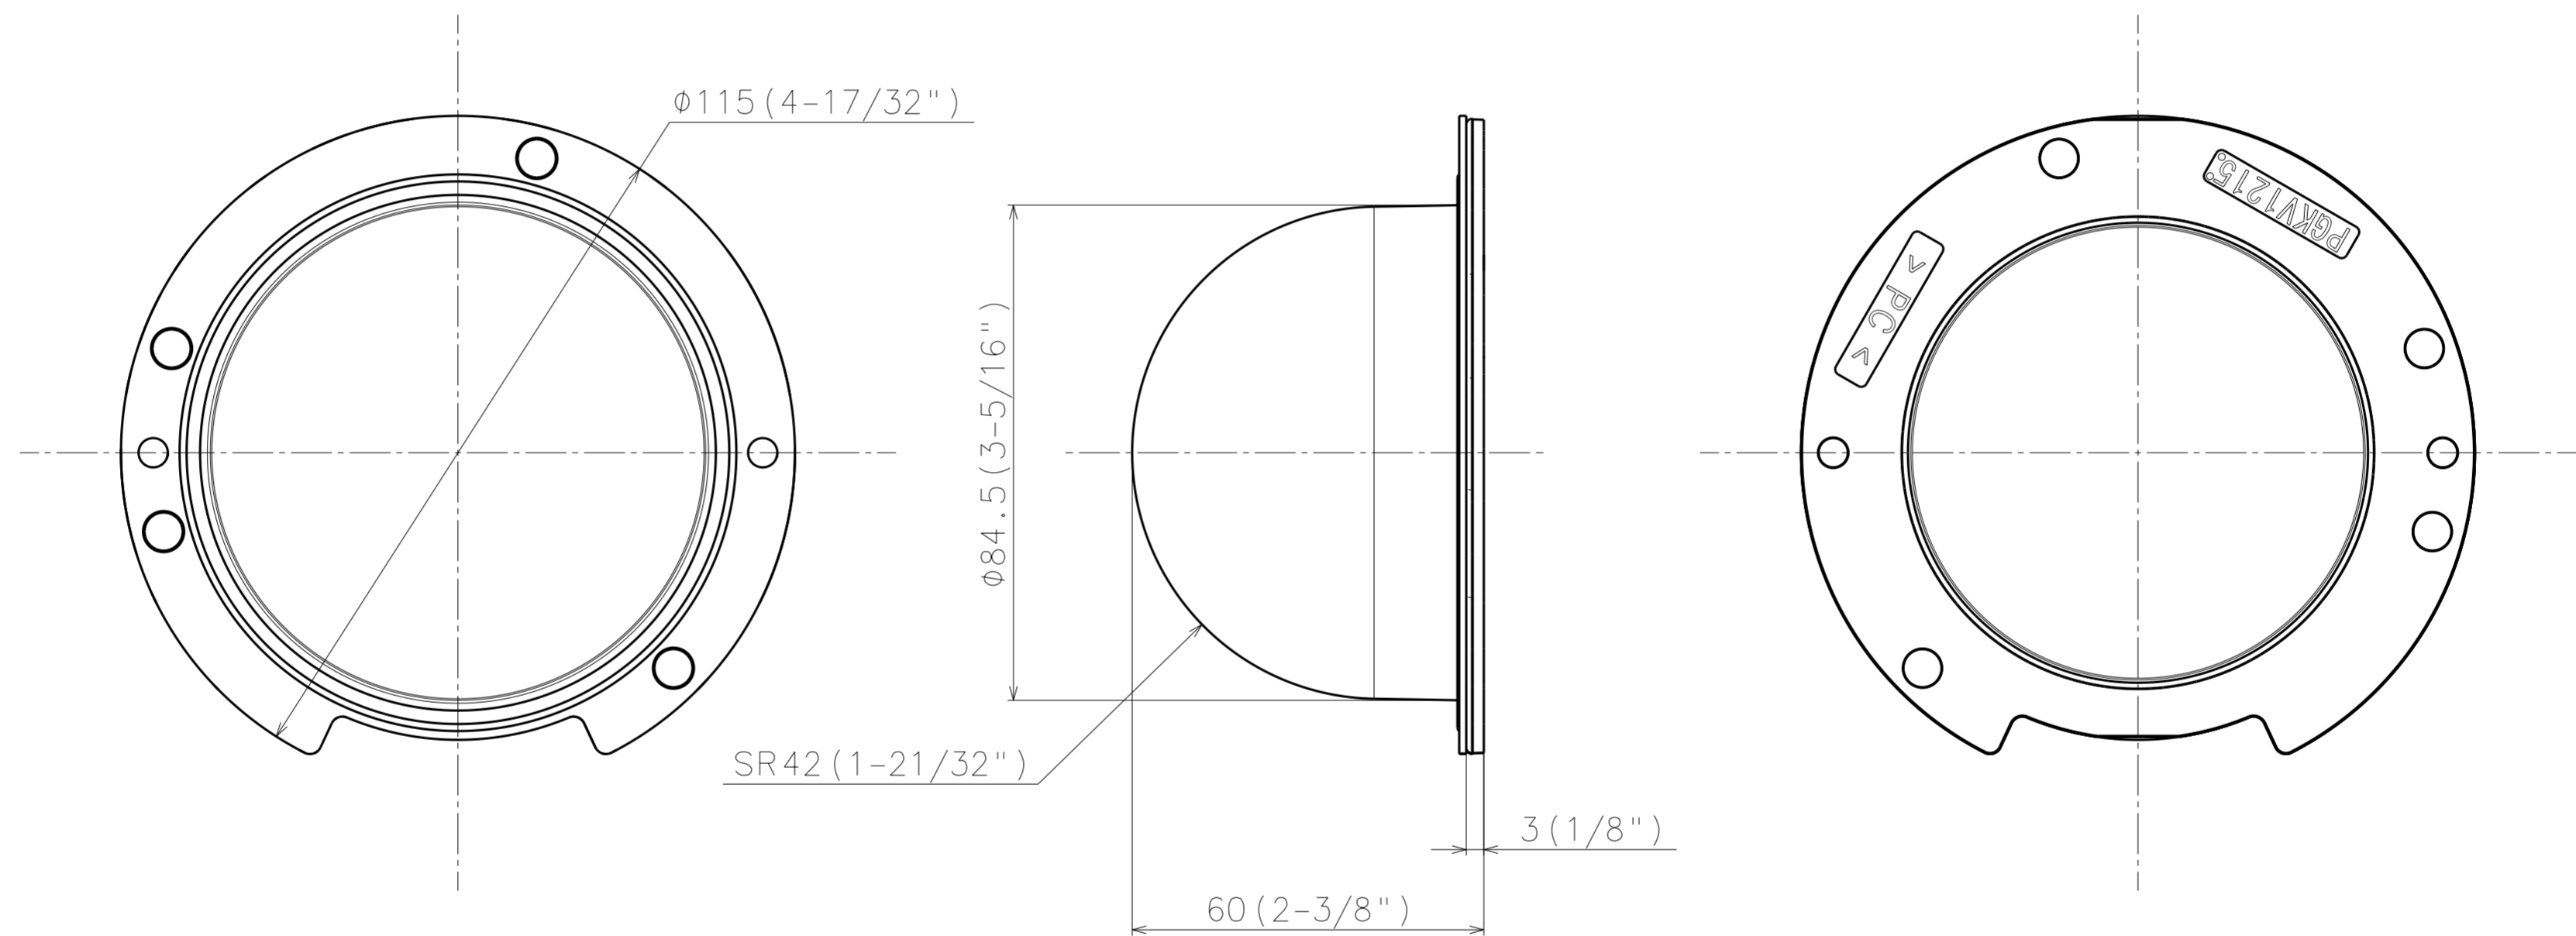

本図は付属の防水ラバーを含めた図である
This figure includes the attached waterproof rubber.

Mass : Approx. 74 g {0.16 lbs}

Unit : mm