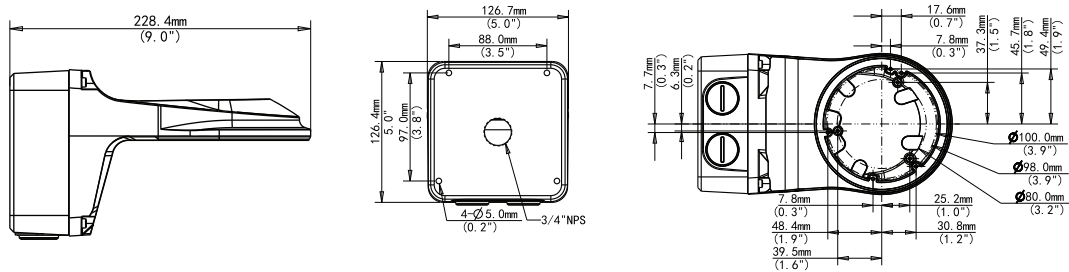

## Technical Specifications

Application	Wall installation for fixed dome (Extra back outlet)
Dimensions	Φ125mm*125mm*228mm (4.92" x 4.92" x 8.98")
Weight	1kg(2.20lb)
Material	Aluminum alloy

## Dimensions

R010422 | Product specifications and availability are subject to change without notice.

© i-PRO Co., Ltd. All Rights Reserved. i-PRO, Viewnetcam.com, Advitia, VideoInsight, CloUDE, and Unified Digital Evidence are registered trademarks or trademarks of i-PRO Co., Ltd. or i-PRO Americas Inc. in various jurisdictions. All other trademarks are the property of their respective owners.