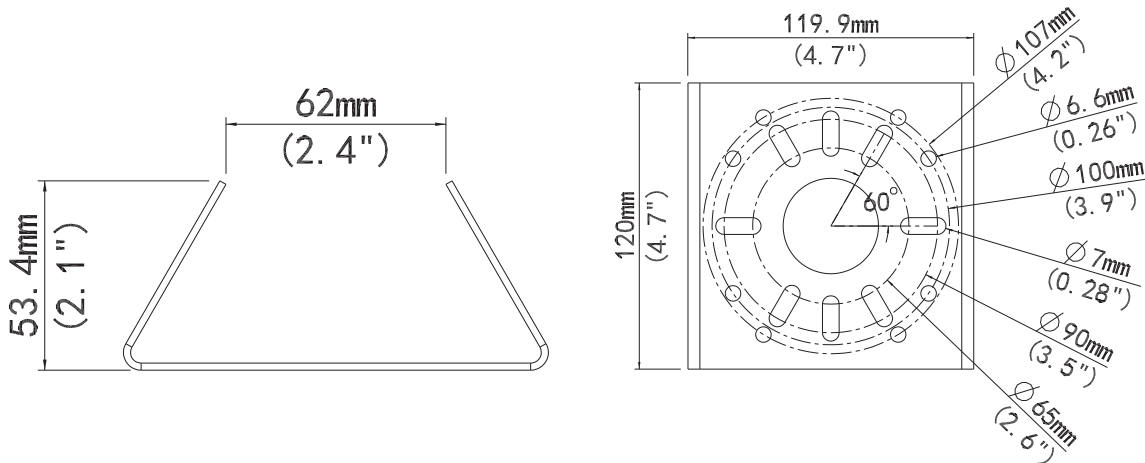

Technical Specifications

Application	Outdoor, pole or rail installation
Dimensions(L x W x H)	120mm x 120mm x 53.4mm (4.7"x 4.7"x 2.1")
Embrace hoop diameter	67mm~127mm(2.6"~5")
Weight	0.45kg(0.99lb)
Material	Galvanized sheet

Dimensions

R010422 | Product specifications and availability are subject to change without notice.

© i-PRO Co., Ltd. All Rights Reserved. i-PRO, Viewnetcam.com, Advidia, VideoInsight, CloUDE, and Unified Digital Evidence are registered trademarks or trademarks of i-PRO Co., Ltd. or i-PRO Americas Inc. in various jurisdictions. All other trademarks are the property of their respective owners.