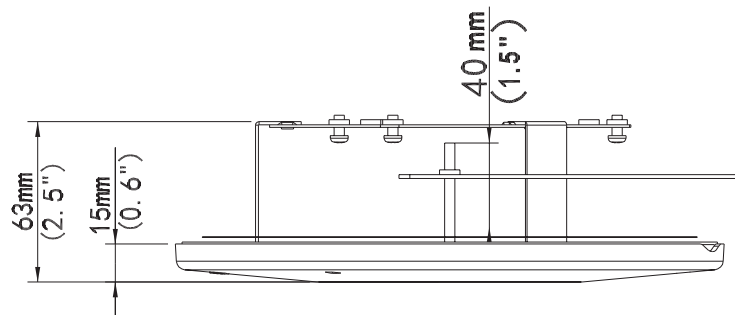

### Technical Specifications

Application	Indoor, indoor fixed dome in-ceiling installation
Dimensions	Φ235mm x 63mm (Φ9.3" x 2.5") In-ceiling hole: Φ195mm (Φ7.67")
Weight	0.49kg(1.1lb)
Material	Sheet metal and ABS

### Dimensions

R010422 | Product specifications and availability are subject to change without notice.

© i-PRO Co., Ltd. All Rights Reserved. i-PRO, Viewnetcam.com, Advitia, VideoInsight, CloUDE, and Unified Digital Evidence are registered trademarks or trademarks of i-PRO Co., Ltd. or i-PRO Americas Inc. in various jurisdictions. All other trademarks are the property of their respective owners.