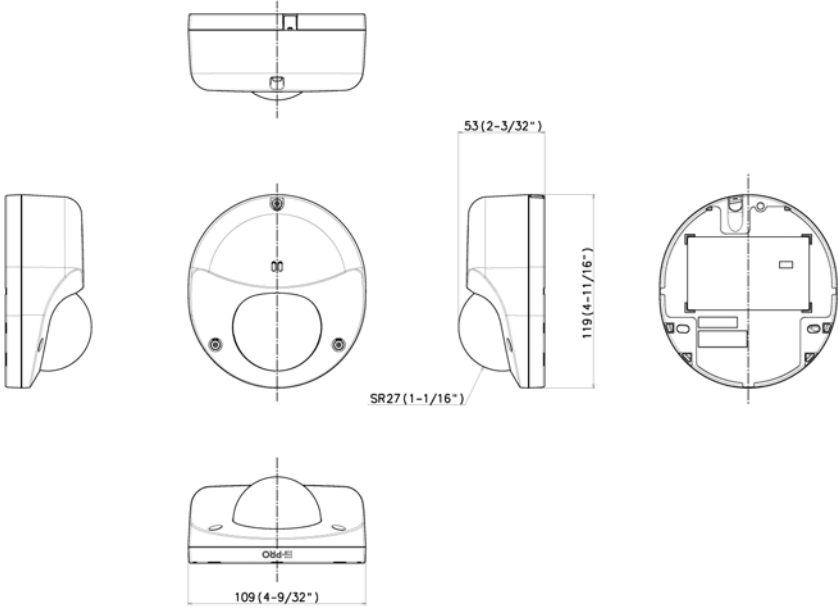

WV-QCL101-W
Mount Bracket

WV-QCN500-W
Mount Bracket

WV-QJB500-W
Mount Bracket

WV-QJB502A-W
Mount Bracket

WV-QPL500-W
Mount Bracket

WV-QWL500-W
Mount Bracket

APPEARANCE

Mass : Approx. 550 g (1.21 lbs)