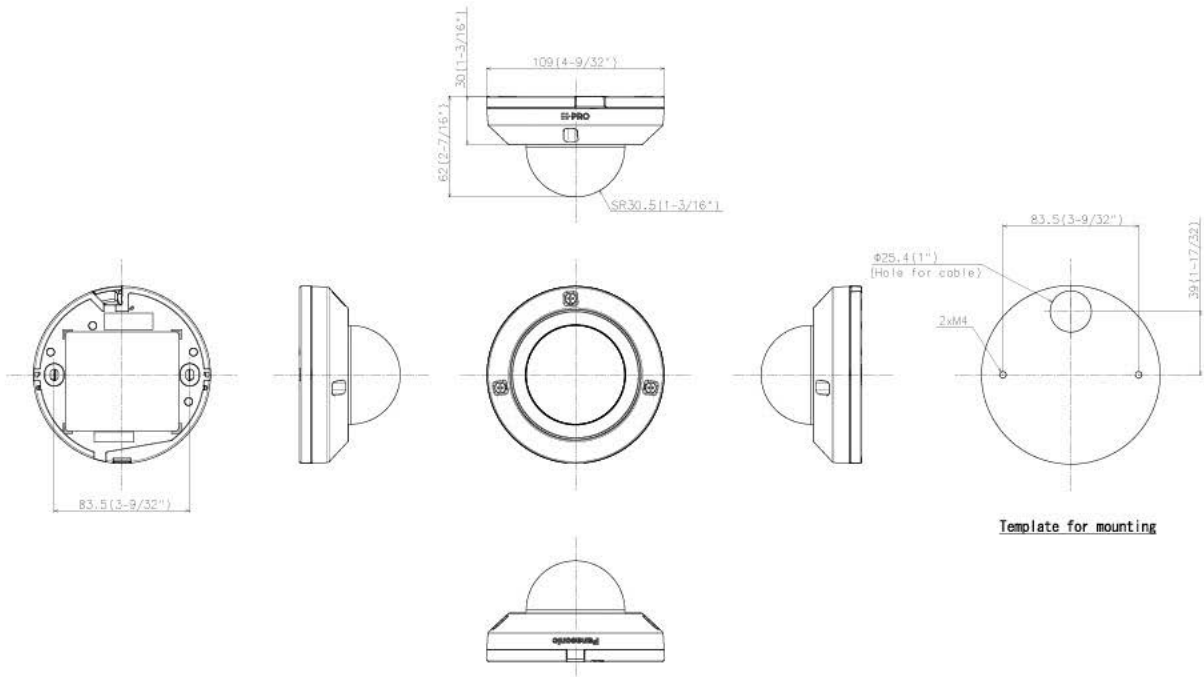

APPEARANCE

Mass : Approx. 290 g (10.55 lbs)

WV-U2130LA