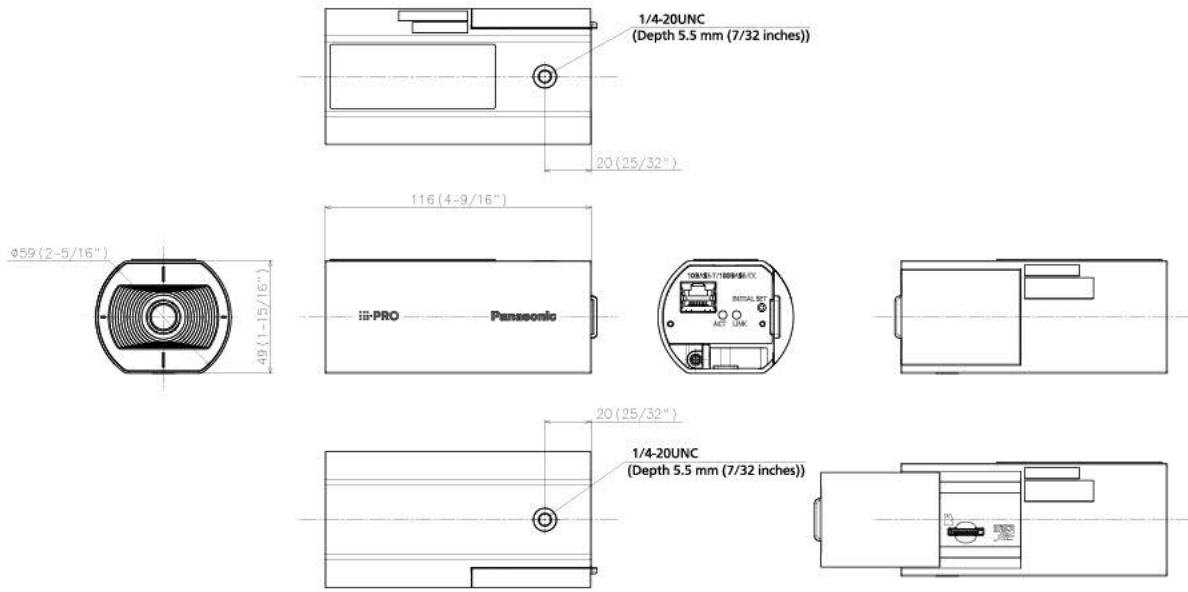

APPEARANCE

Mass: Approx. 150 g (0.33 lbs)

WV-U1130A