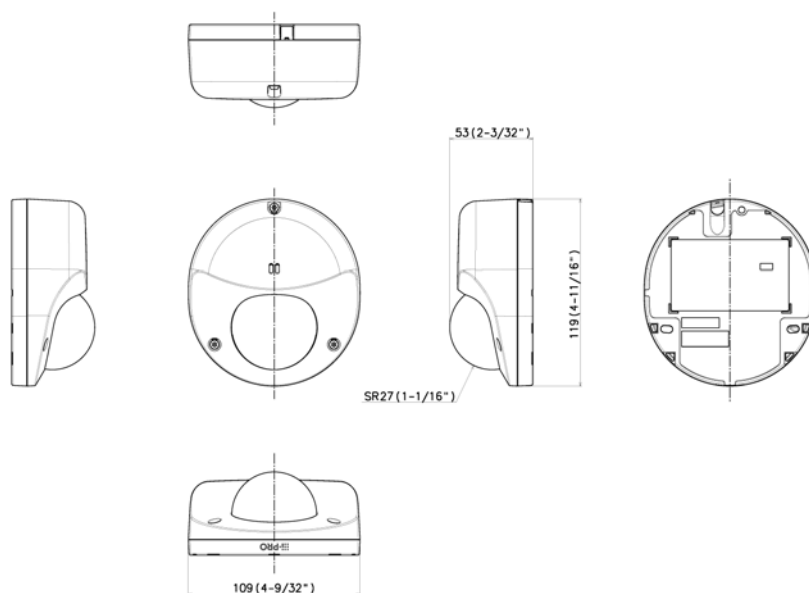

WV-SDB064G
i-PRO SD Memory Card

WV-SDB032G
i-PRO SD Memory Card

WV-QDC505C
Dome Cover

APPEARANCE

Mass : Approx. 550 g [1.21 lbs]

Unit : mm