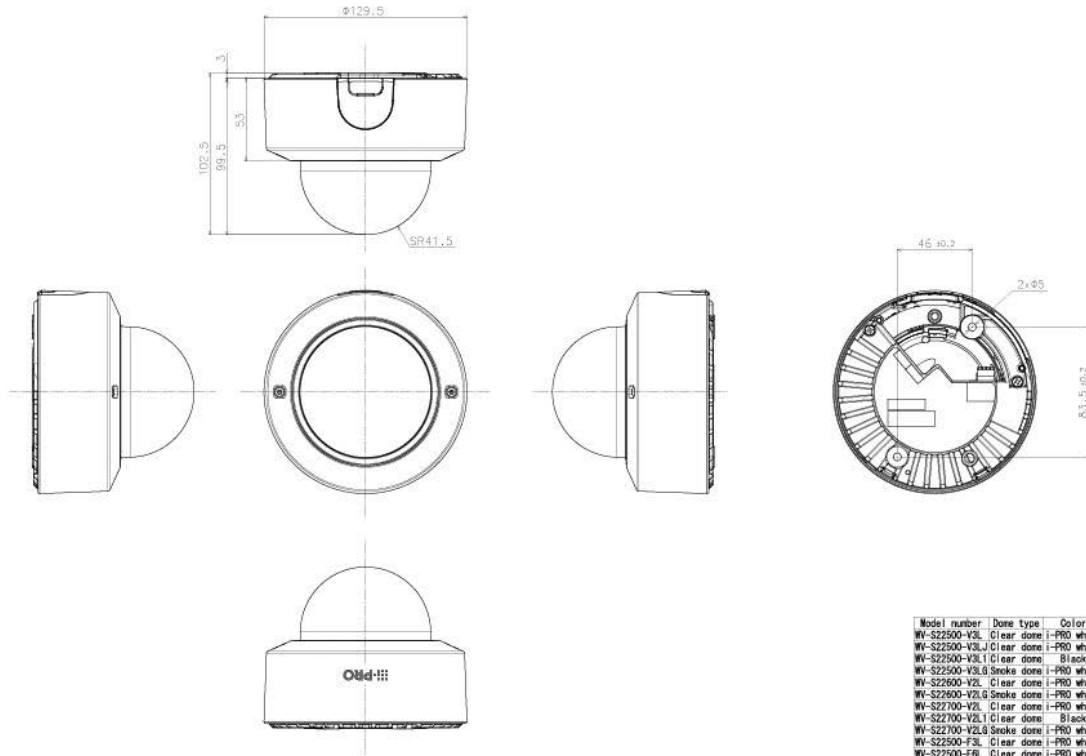

APPEARANCE

Mass - Approx. 800 g [1.77 lbs]