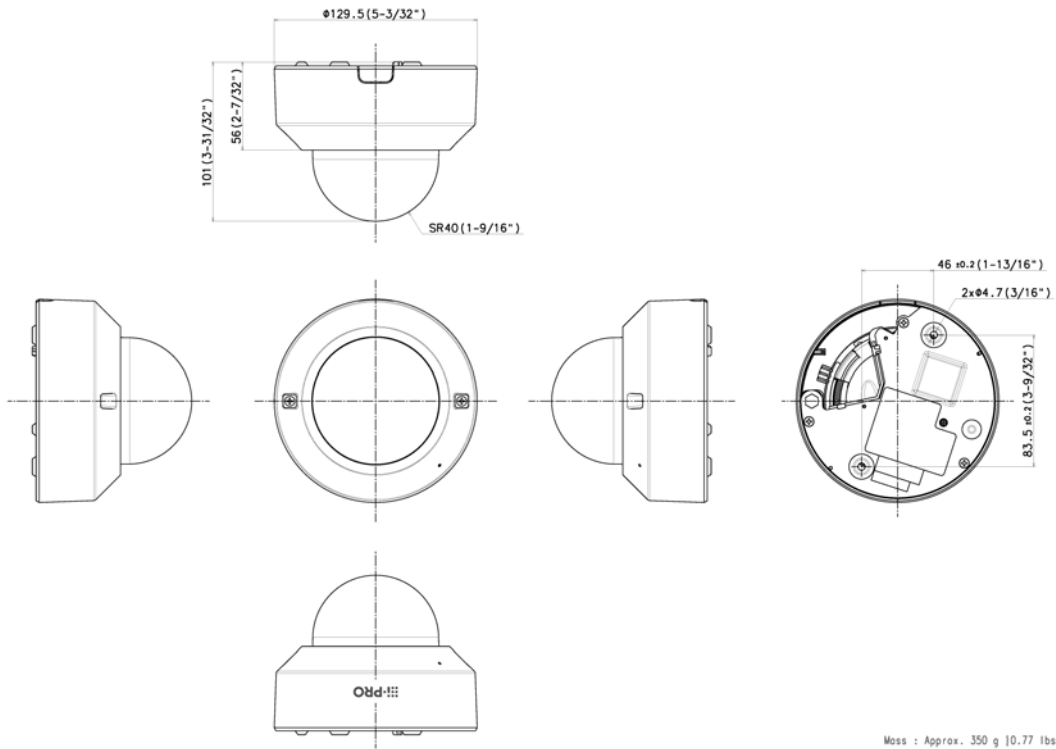

WV-QCN500-W
Mount Bracket

WV-QEM100-W
Mount Bracket

WV-QJB500-W
Mount Bracket

WV-QPL500-W
Mount Bracket

WV-QSR100-W
Sun Shade

WV-QSR501-W
Mount Bracket

WV-QWL500-W
Mount Bracket

WV-QWL501-W
Mount Bracket

APPEARANCE

Mass : Approx. 350 g [0.77 lbs]

Unit : mm