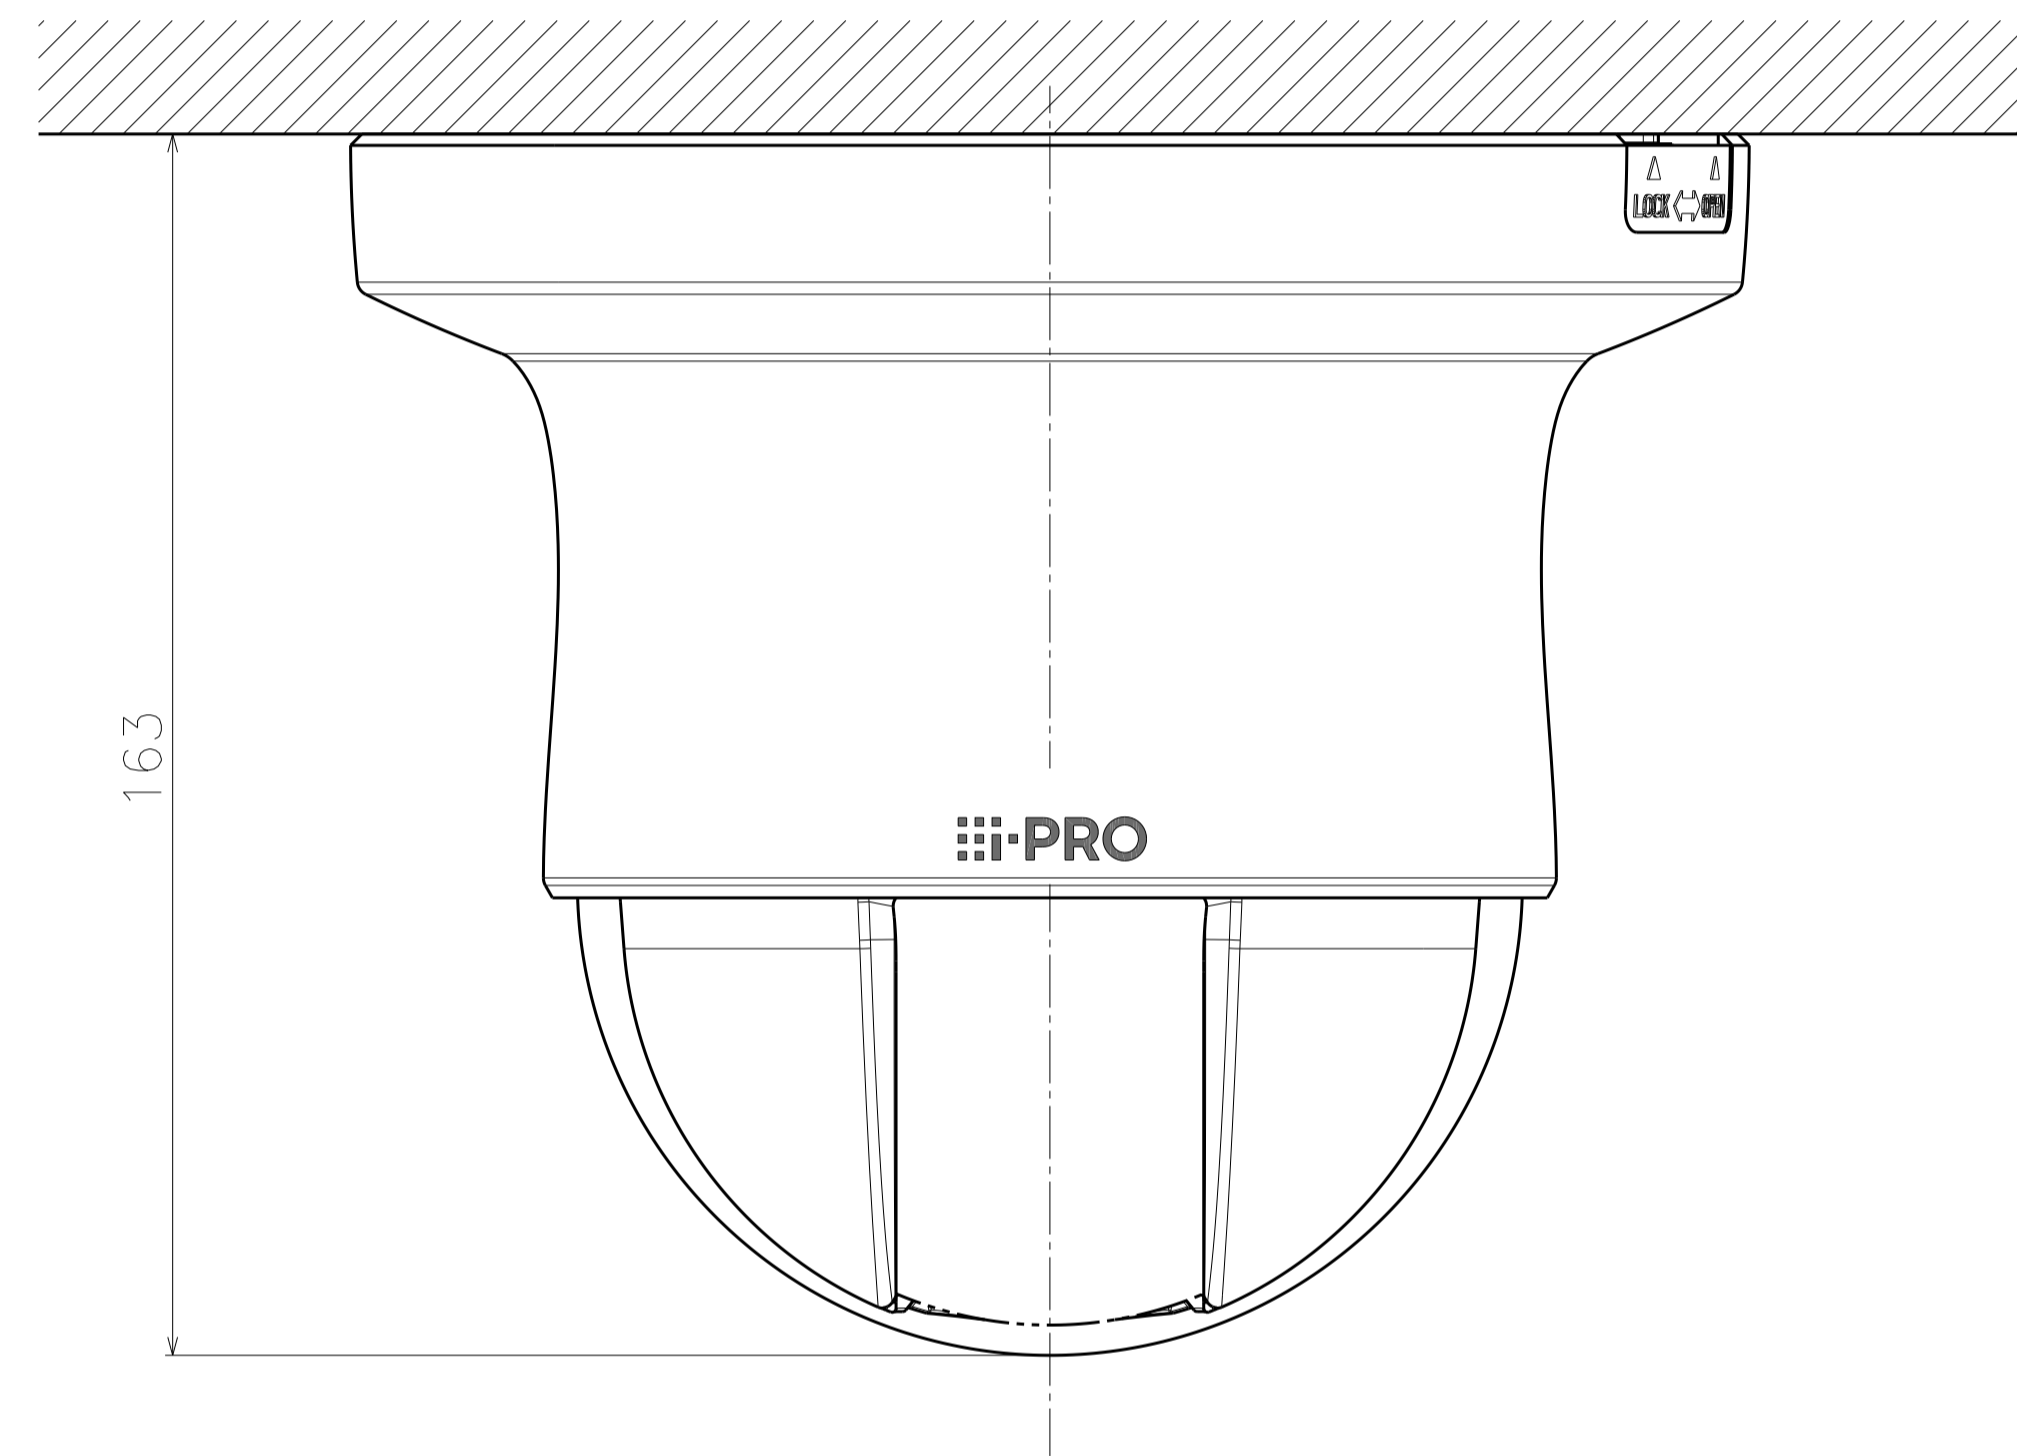

Model number	Dome type
WV-QCD100G-W	Smoke dome
WV-QCD100C-W	Clear dome

Mass : Approx. 230 g {0.51 lbs}

カメラとの組み合わせ例  
Example of combination with a camera

Attach to WV-S61301\*\*  
Attach to WV-U61301\*\*

Model number  
WV-QCD100G-W  
WV-QCD100C-W