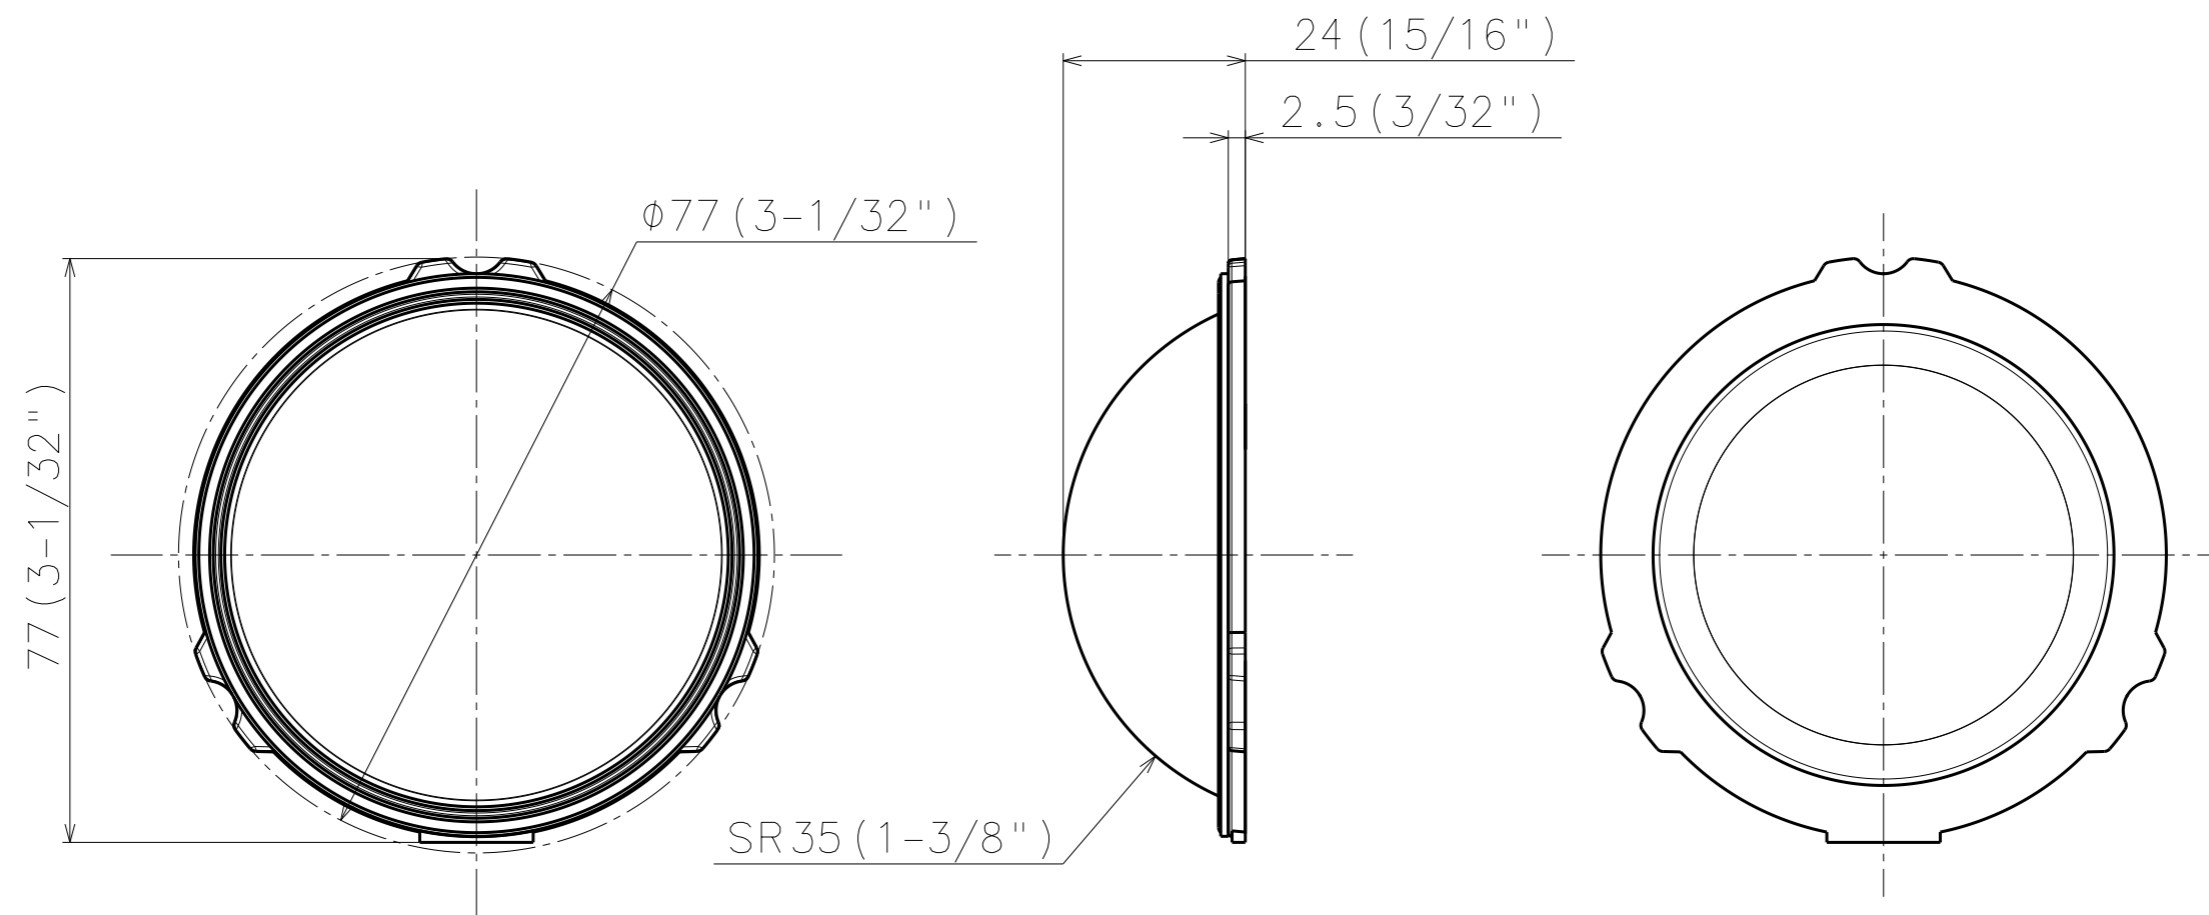

本図は付属の防水ラバーを含めた図である
This figure includes the attached waterproof rubber.

Mass : Approx. 20 g {0.04 lbs}