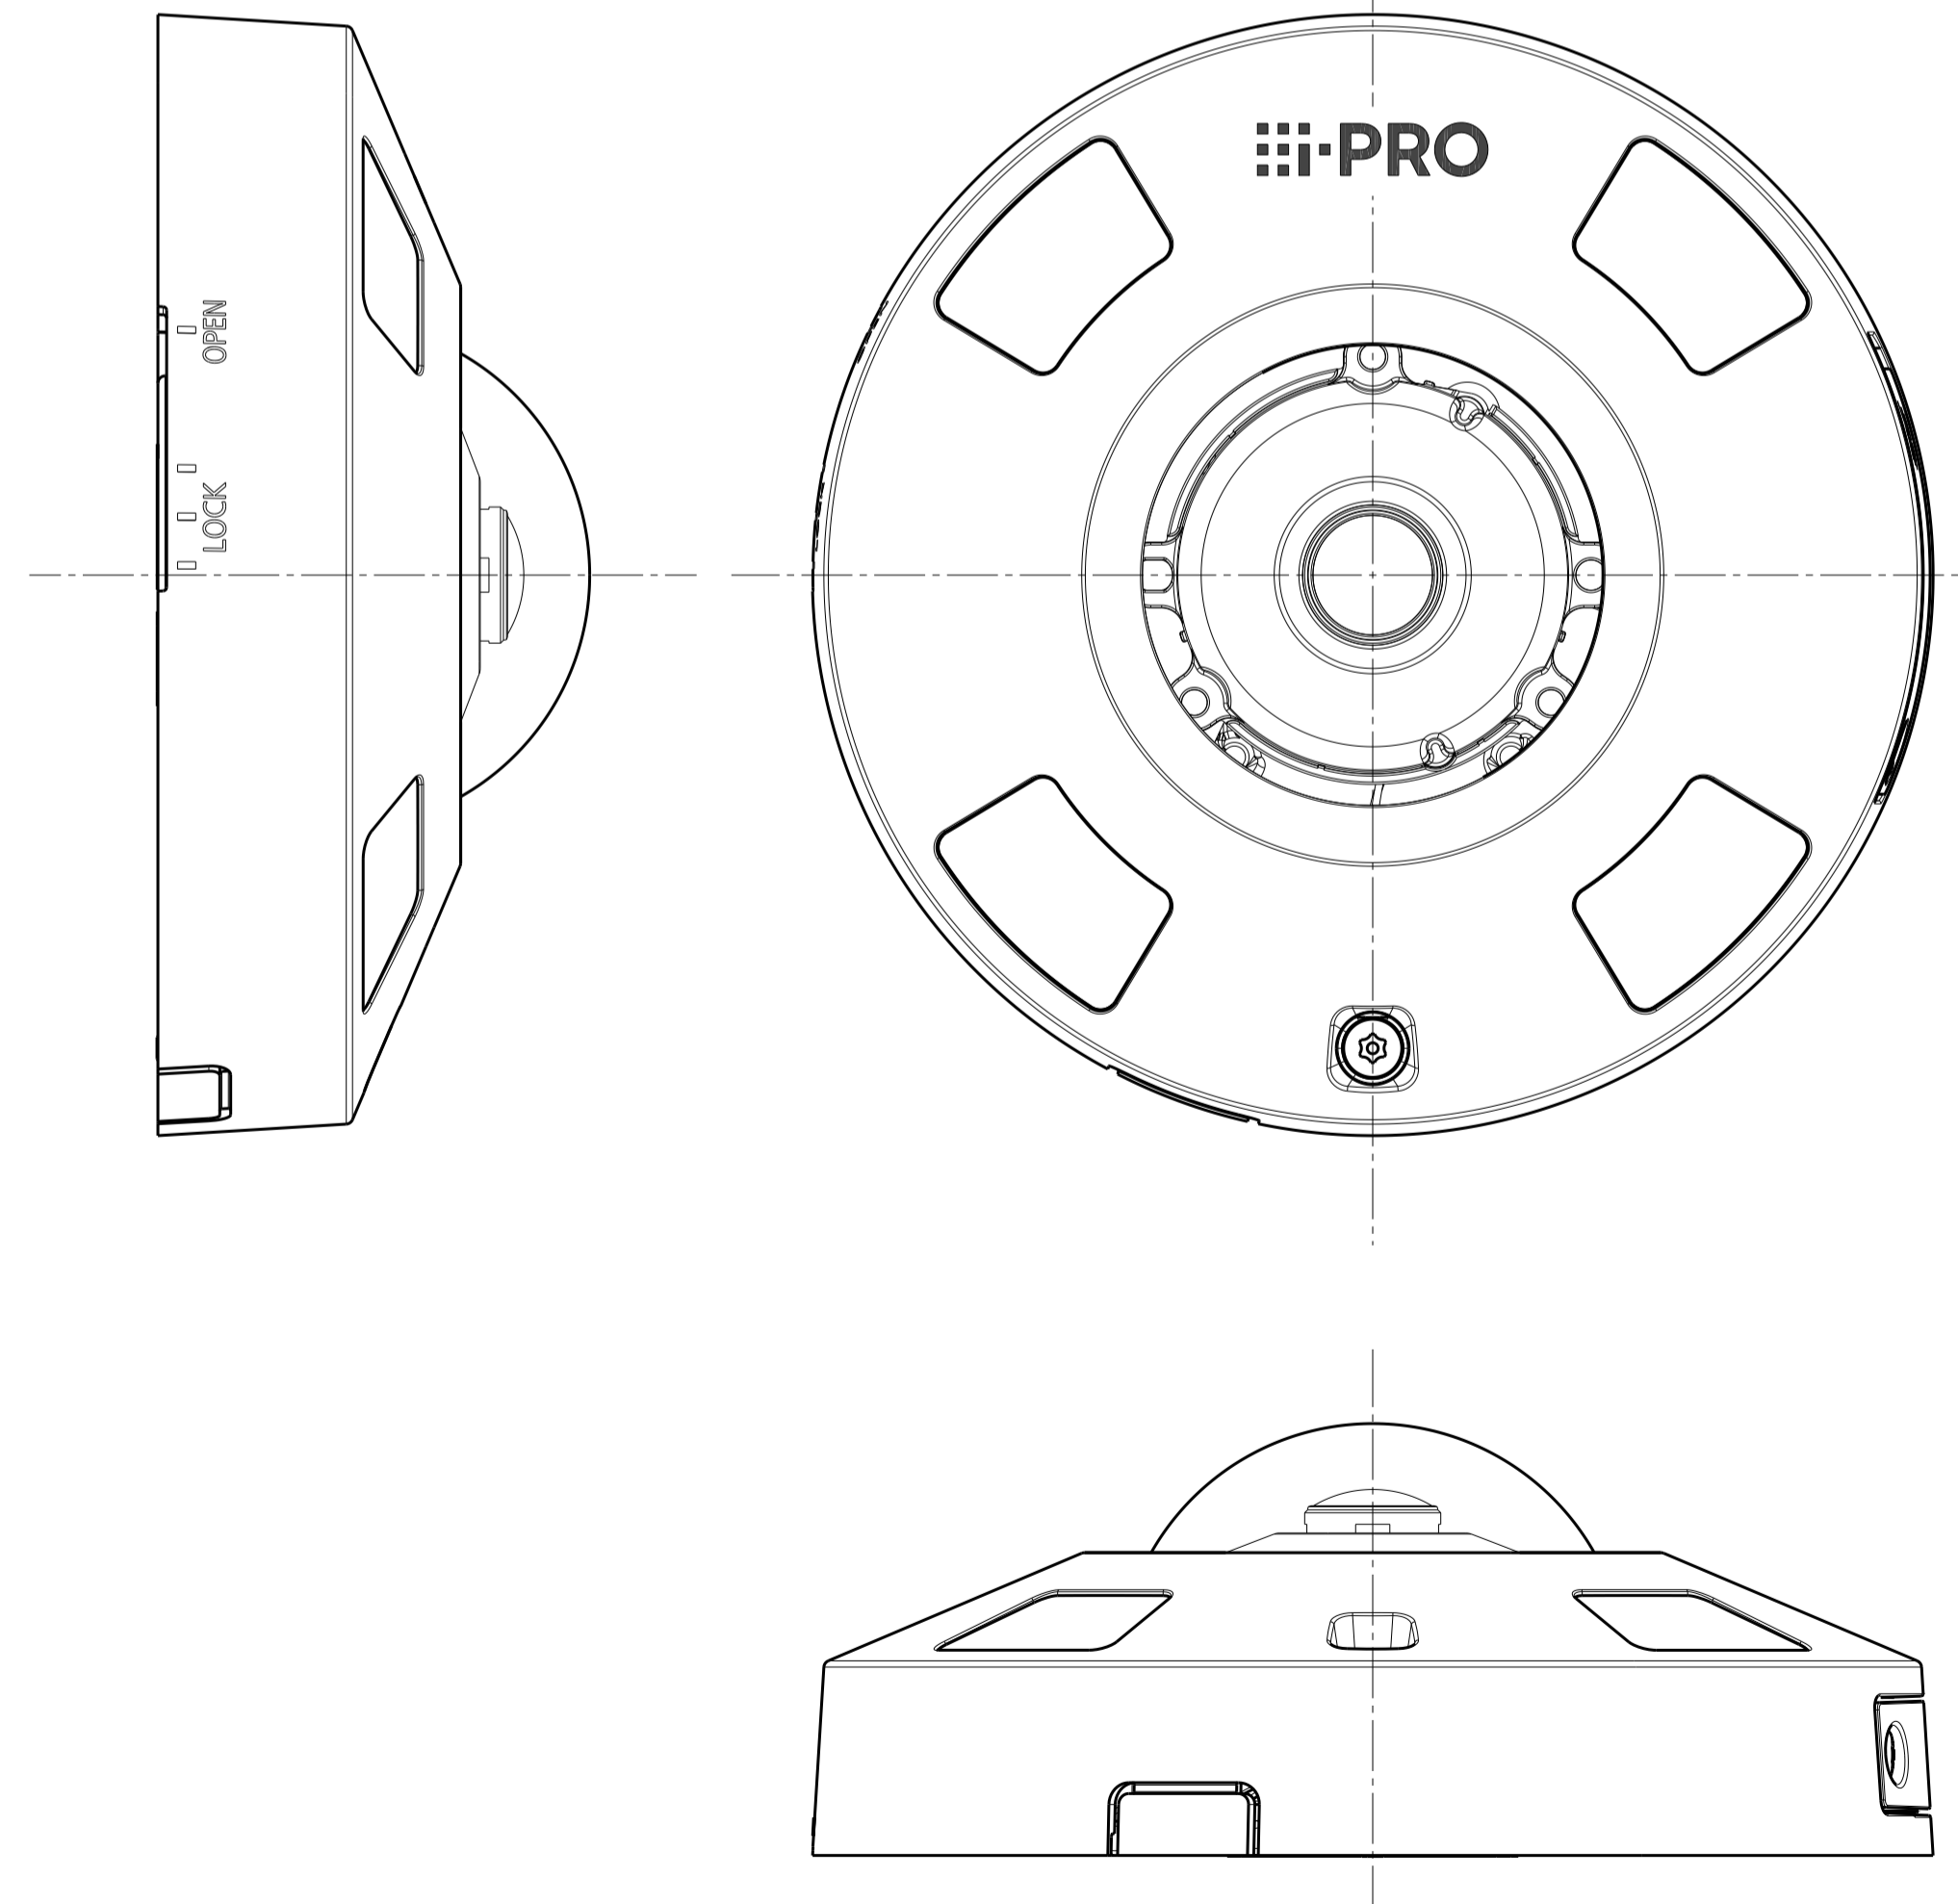

SR35 (1-3/8")

46 ±0.2 (1-13/16")

4xØ4.8 (3/16")

83.5 ±0.2 (3-9/32")

Cable Length from outline : Approx. 240 mm (9-7/16 inches)

Cable Length from outline : Approx. 230 mm (9-1/16 inches)

With attachment plate

	投影面積/Projected area
側面図/Side-view	0.007 (m ²)

Mass : Approx. 870 g {1.92 lbs} (When using the attachment plate)

Unit:mm

Inside of SD-slot cover
(S=2:1)

Attach to WV-QJB501-W

	投影面積/Projected area (With Base Bracket)
側面図/Side-view	0.013(m ²)

Template for mounting