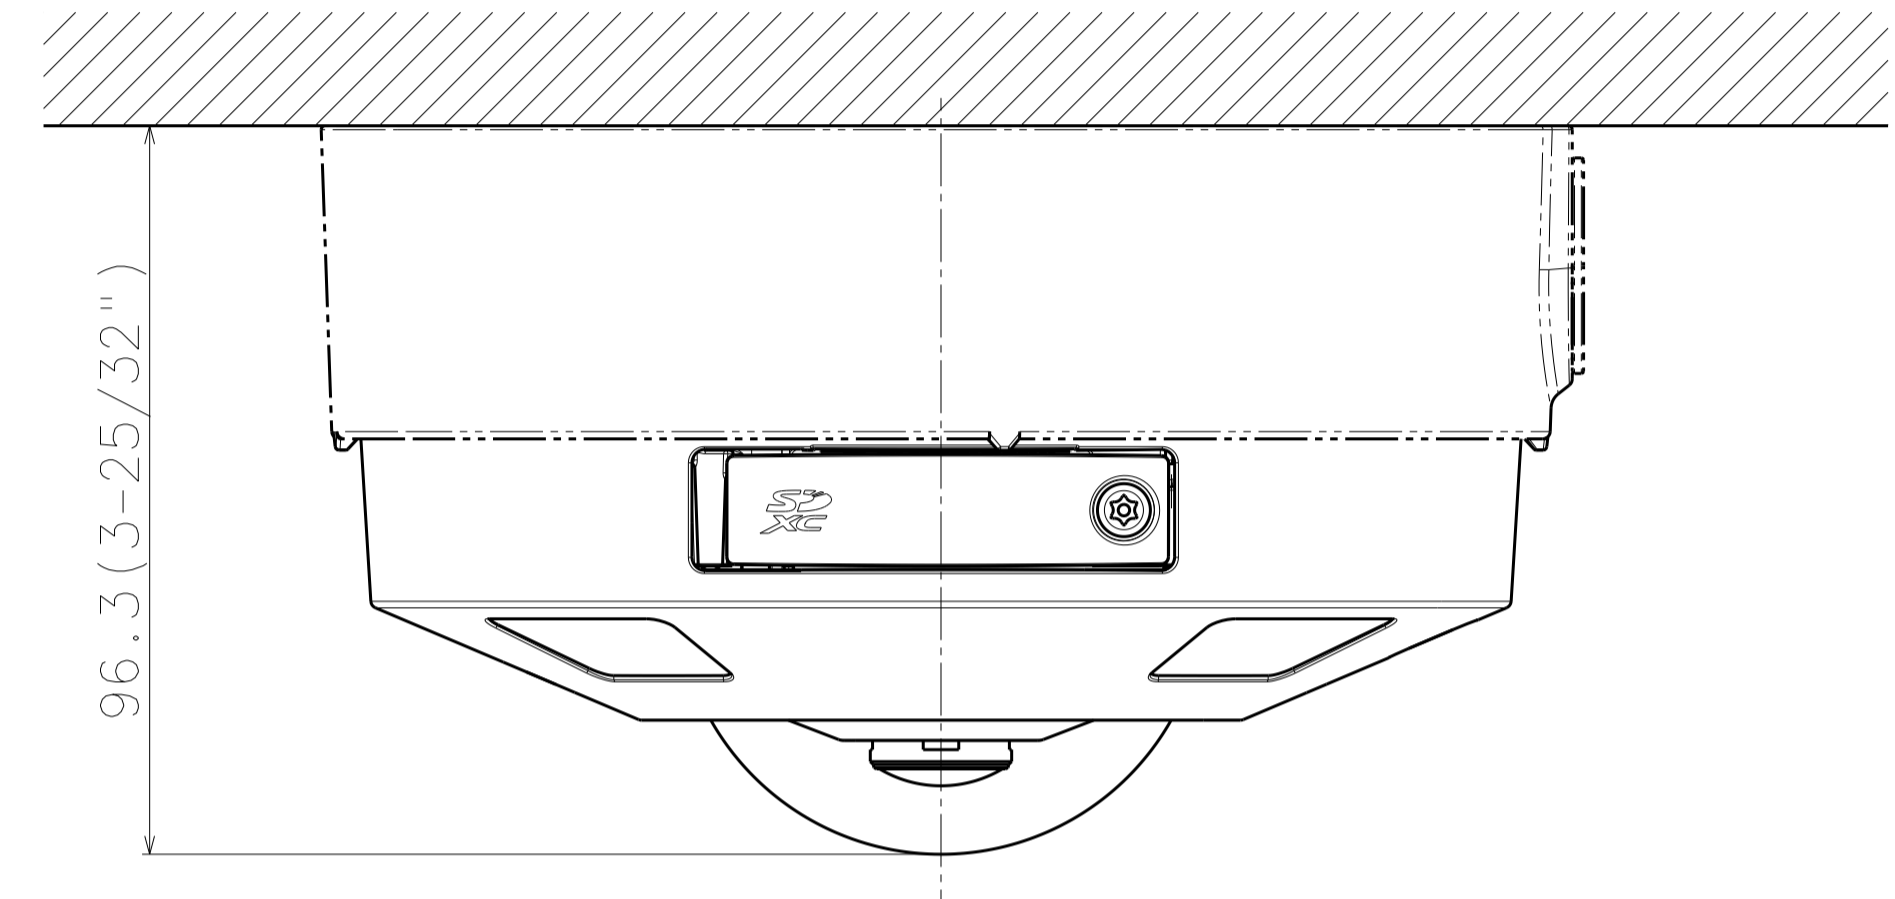

SR35 (1-3/8")

46 ±0.2 (1-13/16")

4xØ4.8 (3/16")

83.5 ±0.2 (3-9/32")

Cable Length from outline : Approx. 240 mm (9-7/16 inches)

Cable Length from outline : Approx. 230 mm (9-1/16 inches)

With attachment plate

	投影面積/Projected area
側面図/Side-view	0.007 (m ²)

Mass : Approx. 870 g {1.92 lbs} (When using the attachment plate)

Unit:mm

Inside of SD-slot cover
(S=2:1)

Attach to WV-QJB501-W

	投影面積/Projected area (With Base Bracket)
側面図/Side-view	0.013(m ²)