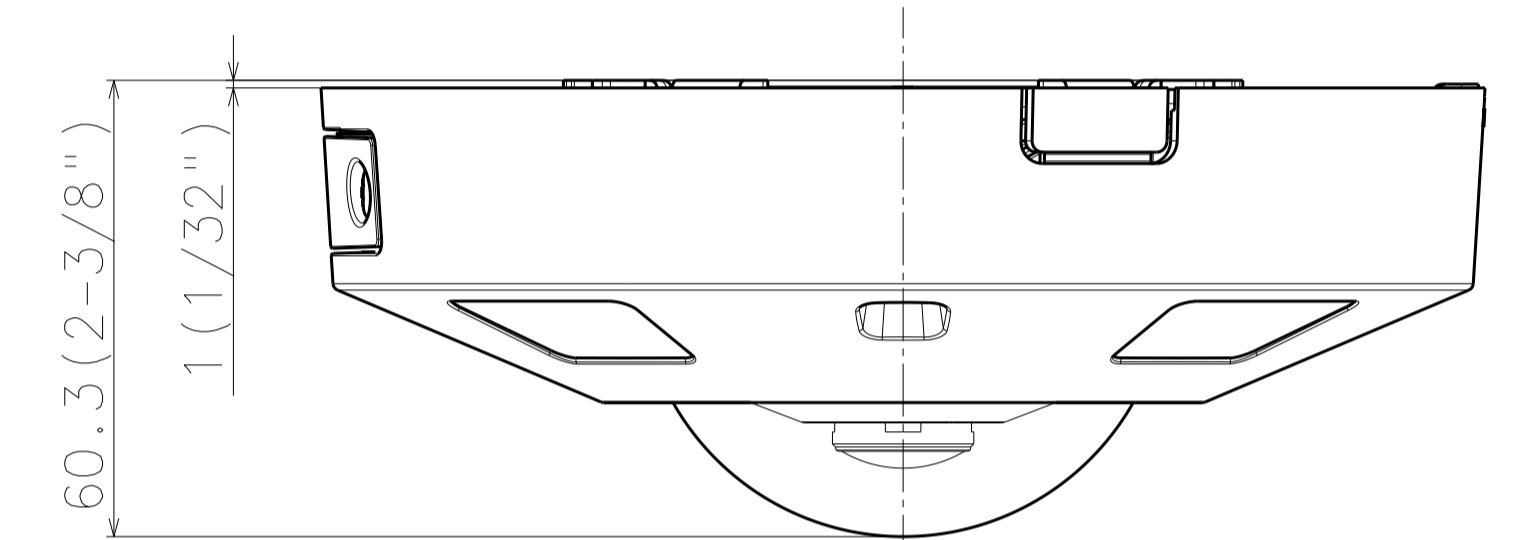

SR35 (1-3/8")

46 ±0.2 (1-13/16")

4xØ4.8 (3/16")

83.5 ±0.2 (3-9/32")

Cable Length from outline : Approx. 240 mm (9-7/16 inches)

Cable Length from outline : Approx. 230 mm (9-1/16 inches)

With attachment plate

	投影面積/Projected area
側面図/Side-view	0.007 (m ²)

Mass : Approx. 870 g {1.92 lbs} (When using the attachment plate)

Unit:mm

Inside of SD-slot cover
(S=2:1)

Attach to WV-QJB501-W

	投影面積/Projected area (With Base Bracket)
側面図/Side-view	0.013(m ²)