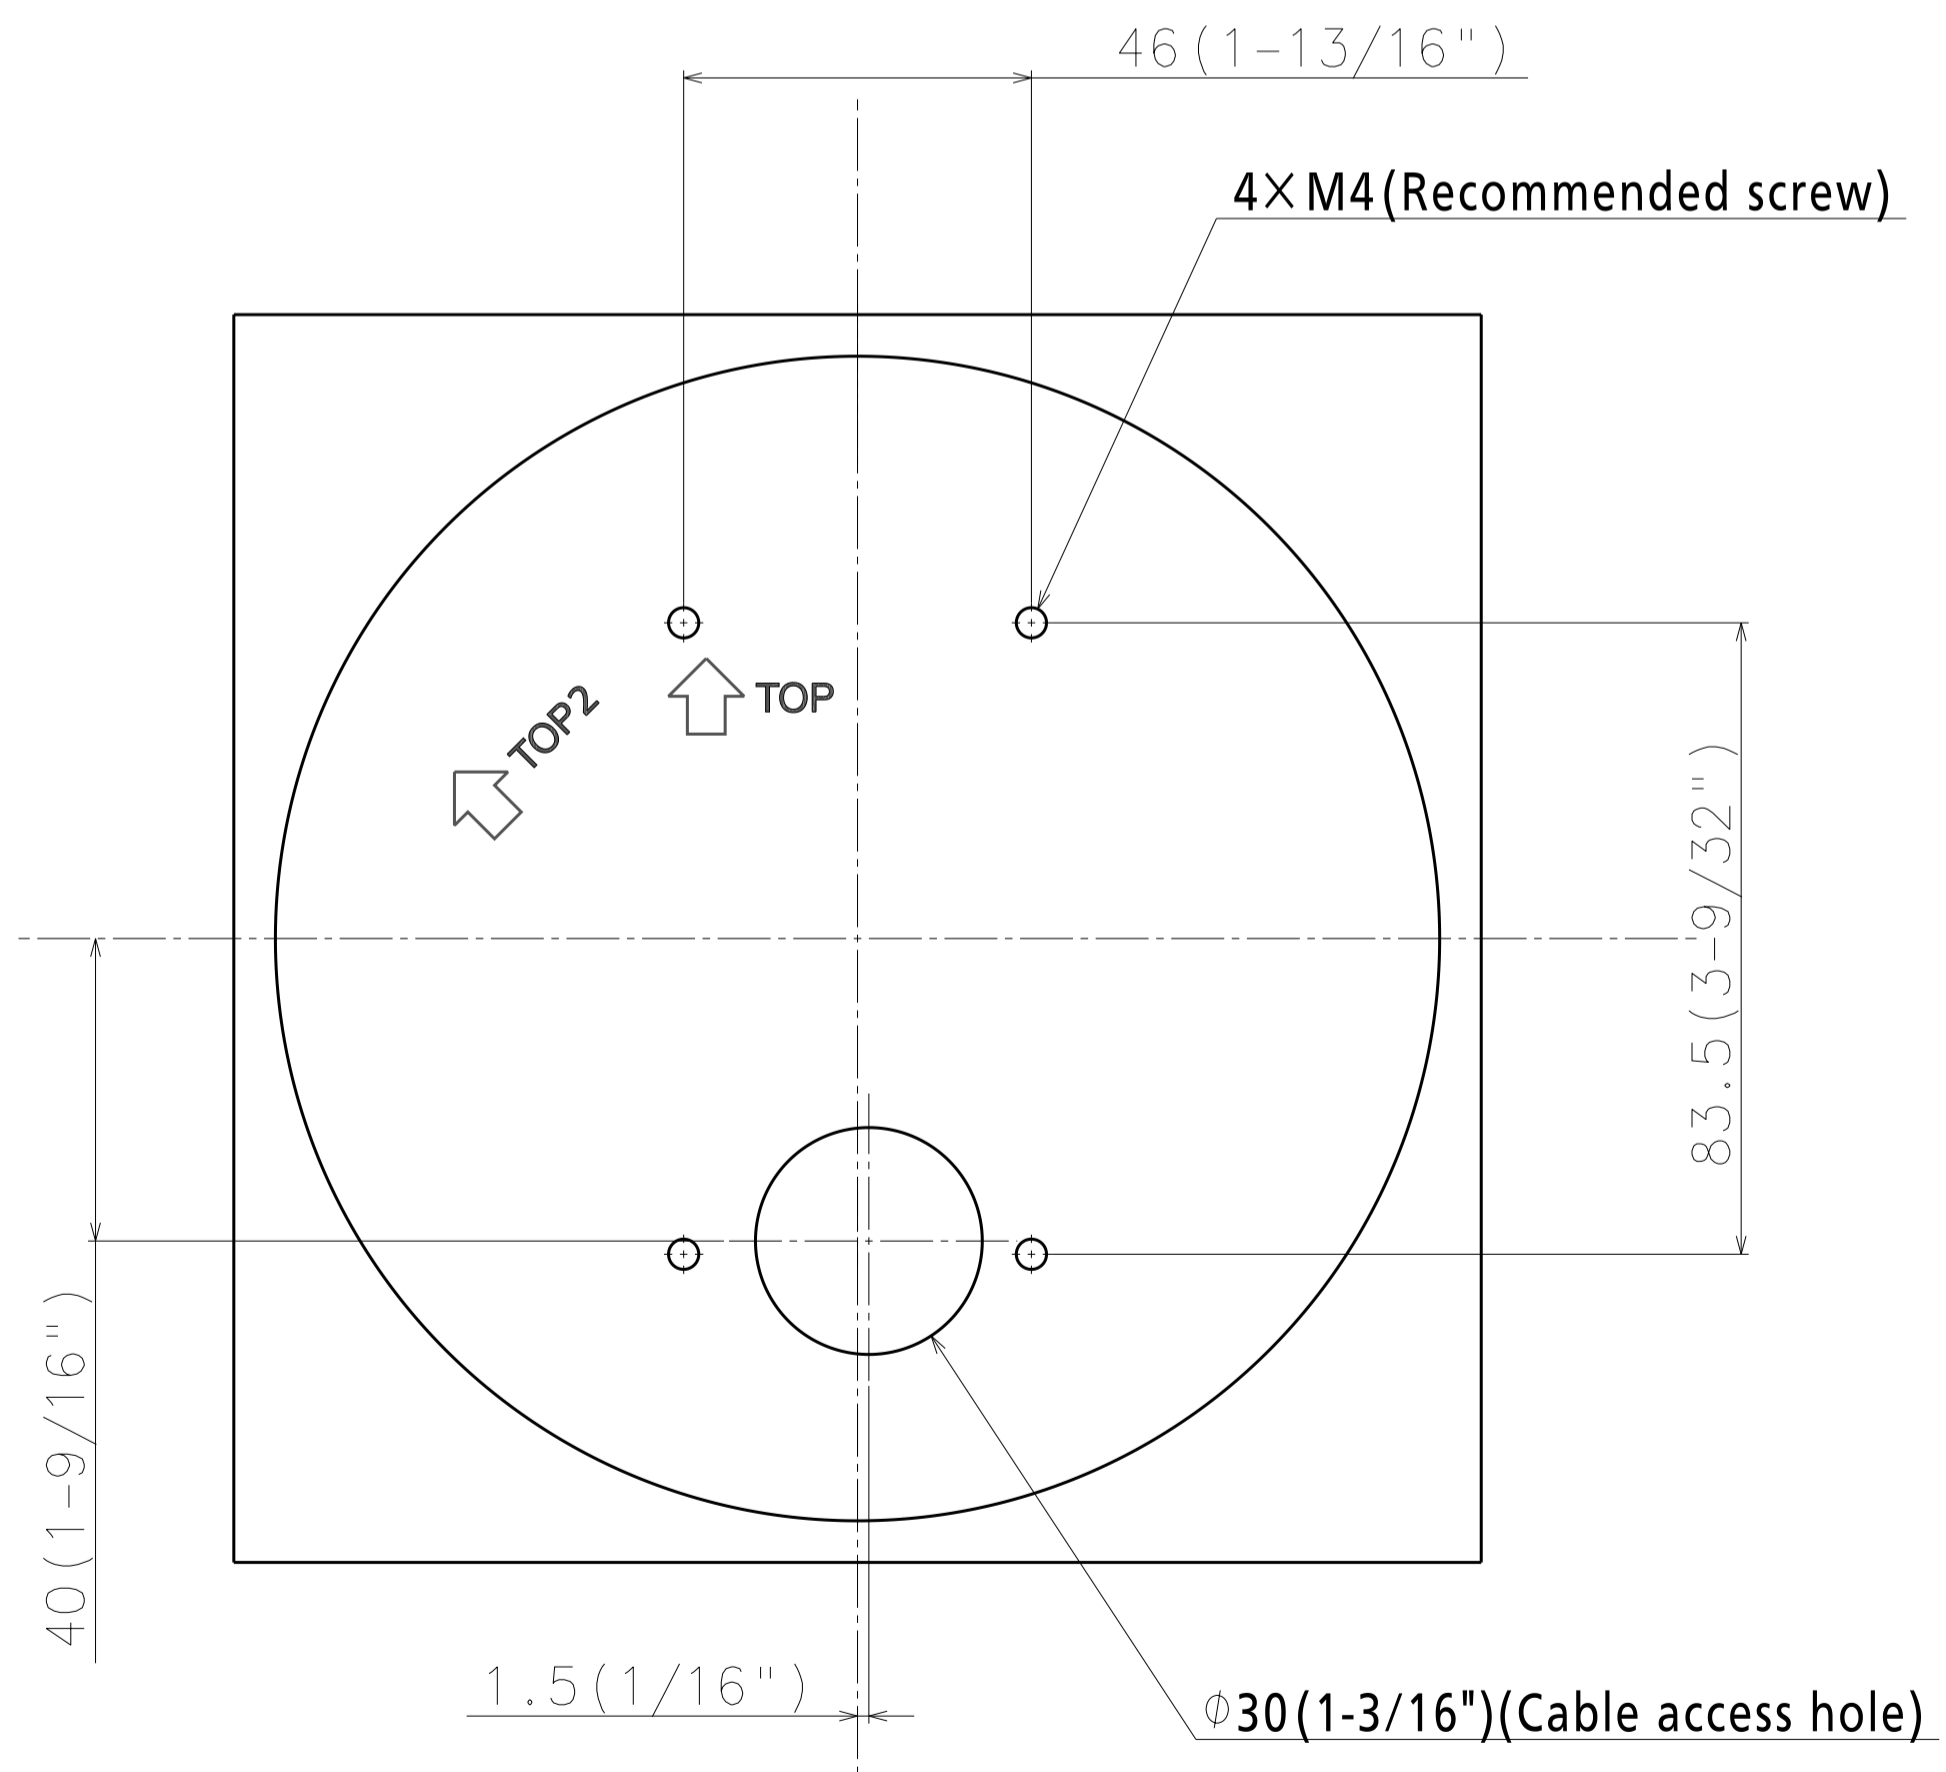

SR35 (1-3/8")

46 ±0.2 (1-13/16")

4xØ4.8 (3/16")

83.5 ±0.2 (3-9/32")

Cable Length from outline : Approx. 240 mm (9-7/16 inches)

Cable Length from outline : Approx. 230 mm (9-1/16 inches)

With attachment plate

	投影面積/Projected area
側面図/Side-view	0.007 (m ²)

Mass : Approx. 870 g {1.92 lbs} (When using the attachment plate)

Unit:mm

Inside of SD-slot cover
(S=2:1)

Attach to WV-QJB501-W

	投影面積/Projected area (With Base Bracket)
側面図/Side-view	0.013(m ²)

Template for mounting