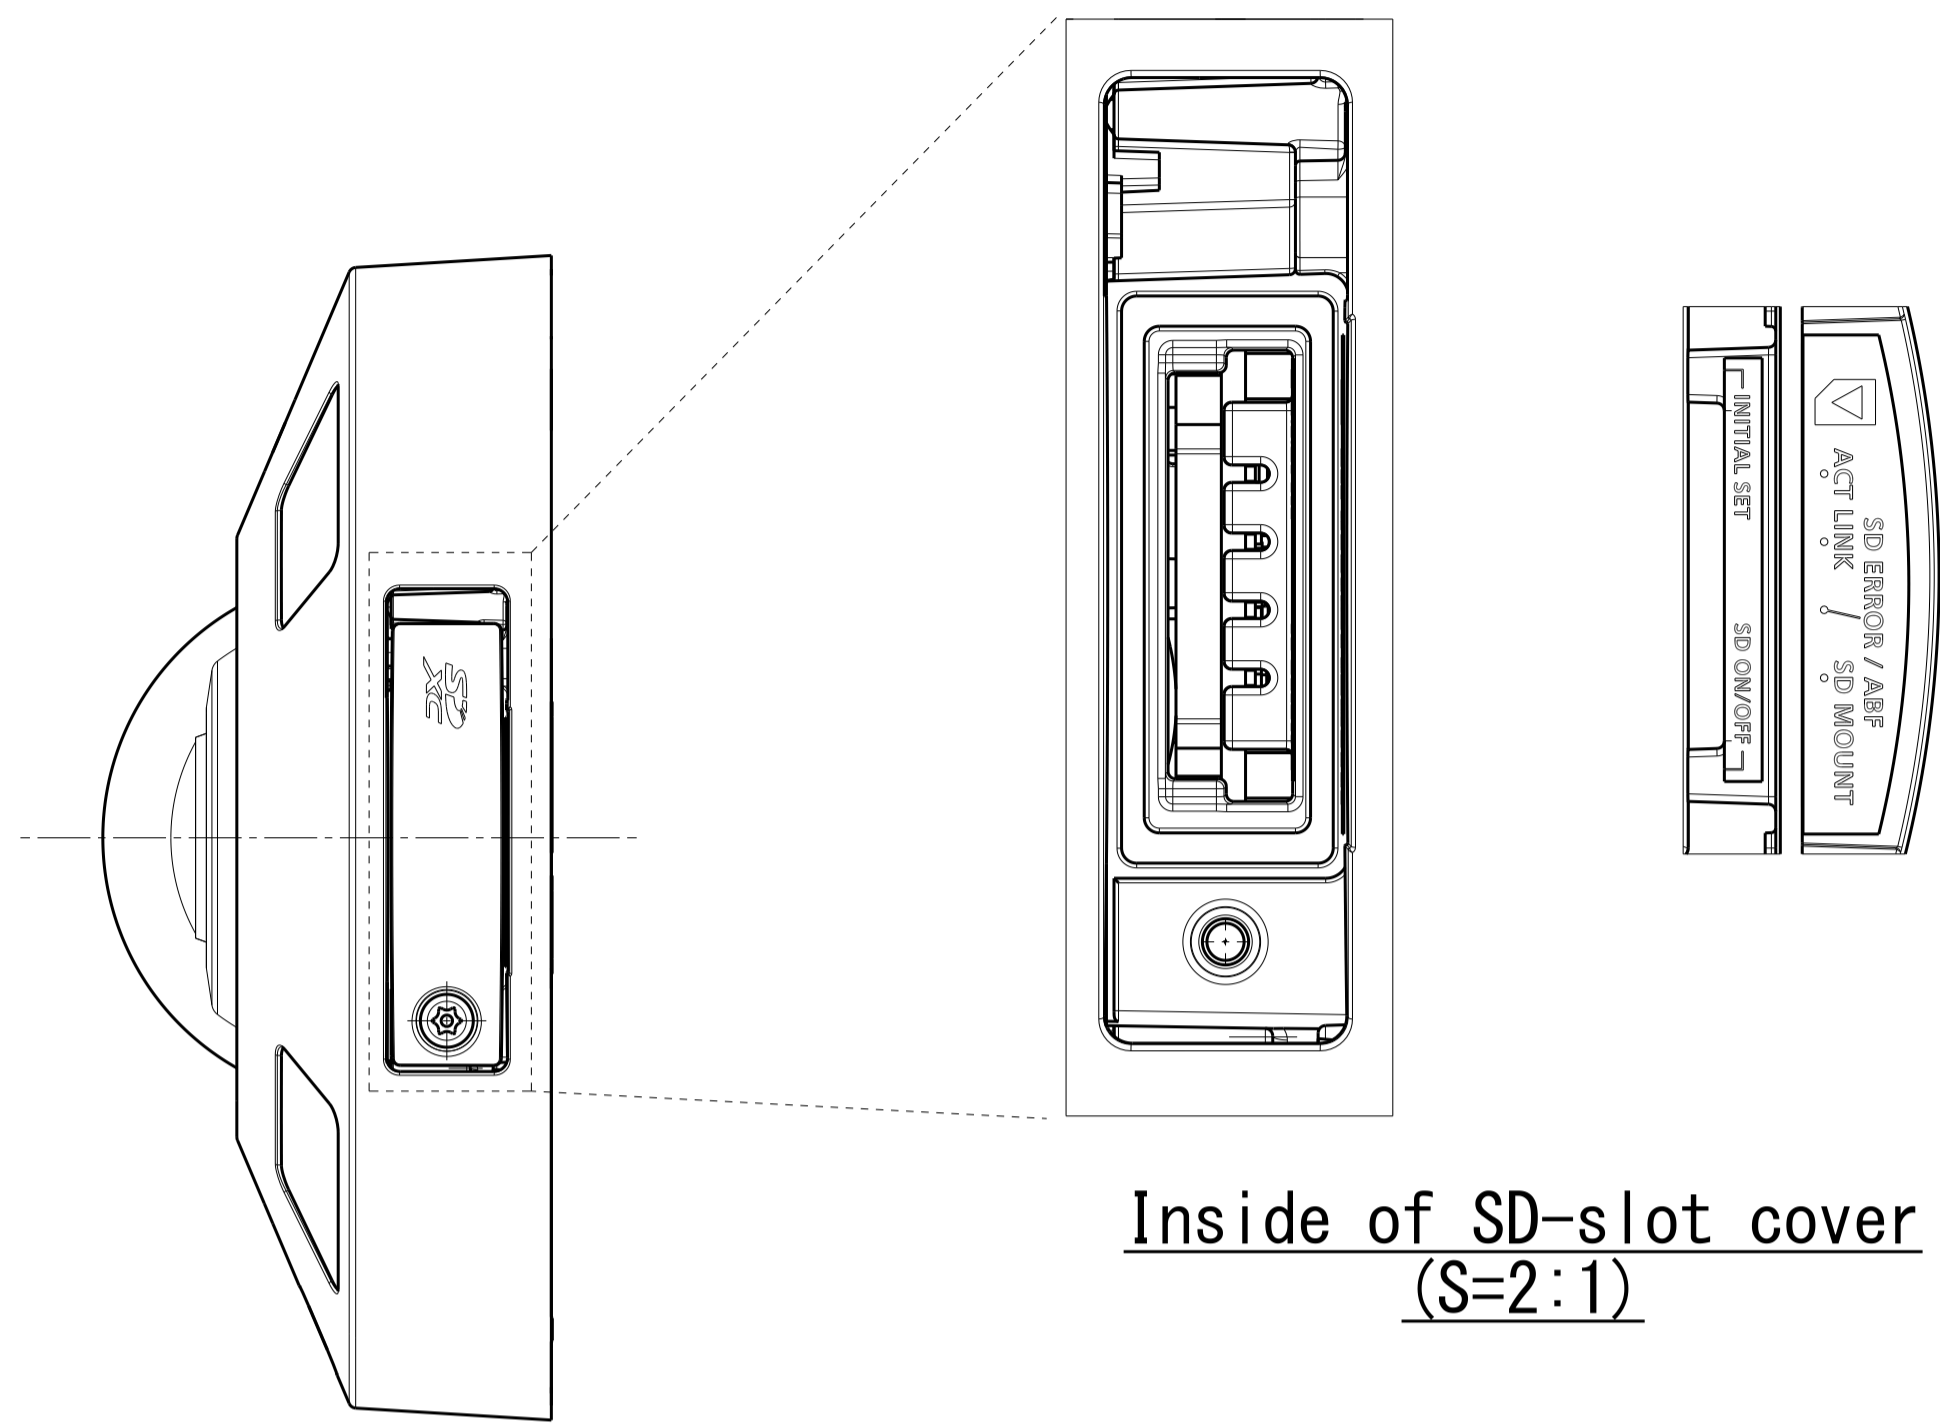

SR35 (1-3/8")

46 ±0.2 (1-13/16")

4xØ4.8 (3/16")

83.5 ±0.2 (3-9/32")

Cable Length from outline : Approx. 240 mm (9-7/16 inches)

Cable Length from outline : Approx. 230 mm (9-1/16 inches)

With attachment plate

	投影面積/Projected area
側面図/Side-view	0.007 (m ²)

Mass : Approx. 870 g {1.92 lbs} (When using the attachment plate)

Unit:mm

Inside of SD-slot cover
(S=2:1)

Attach to WV-QJB501-W

	投影面積/Projected area (With Base Bracket)
側面図/Side-view	0.013(m ²)

Template for mounting