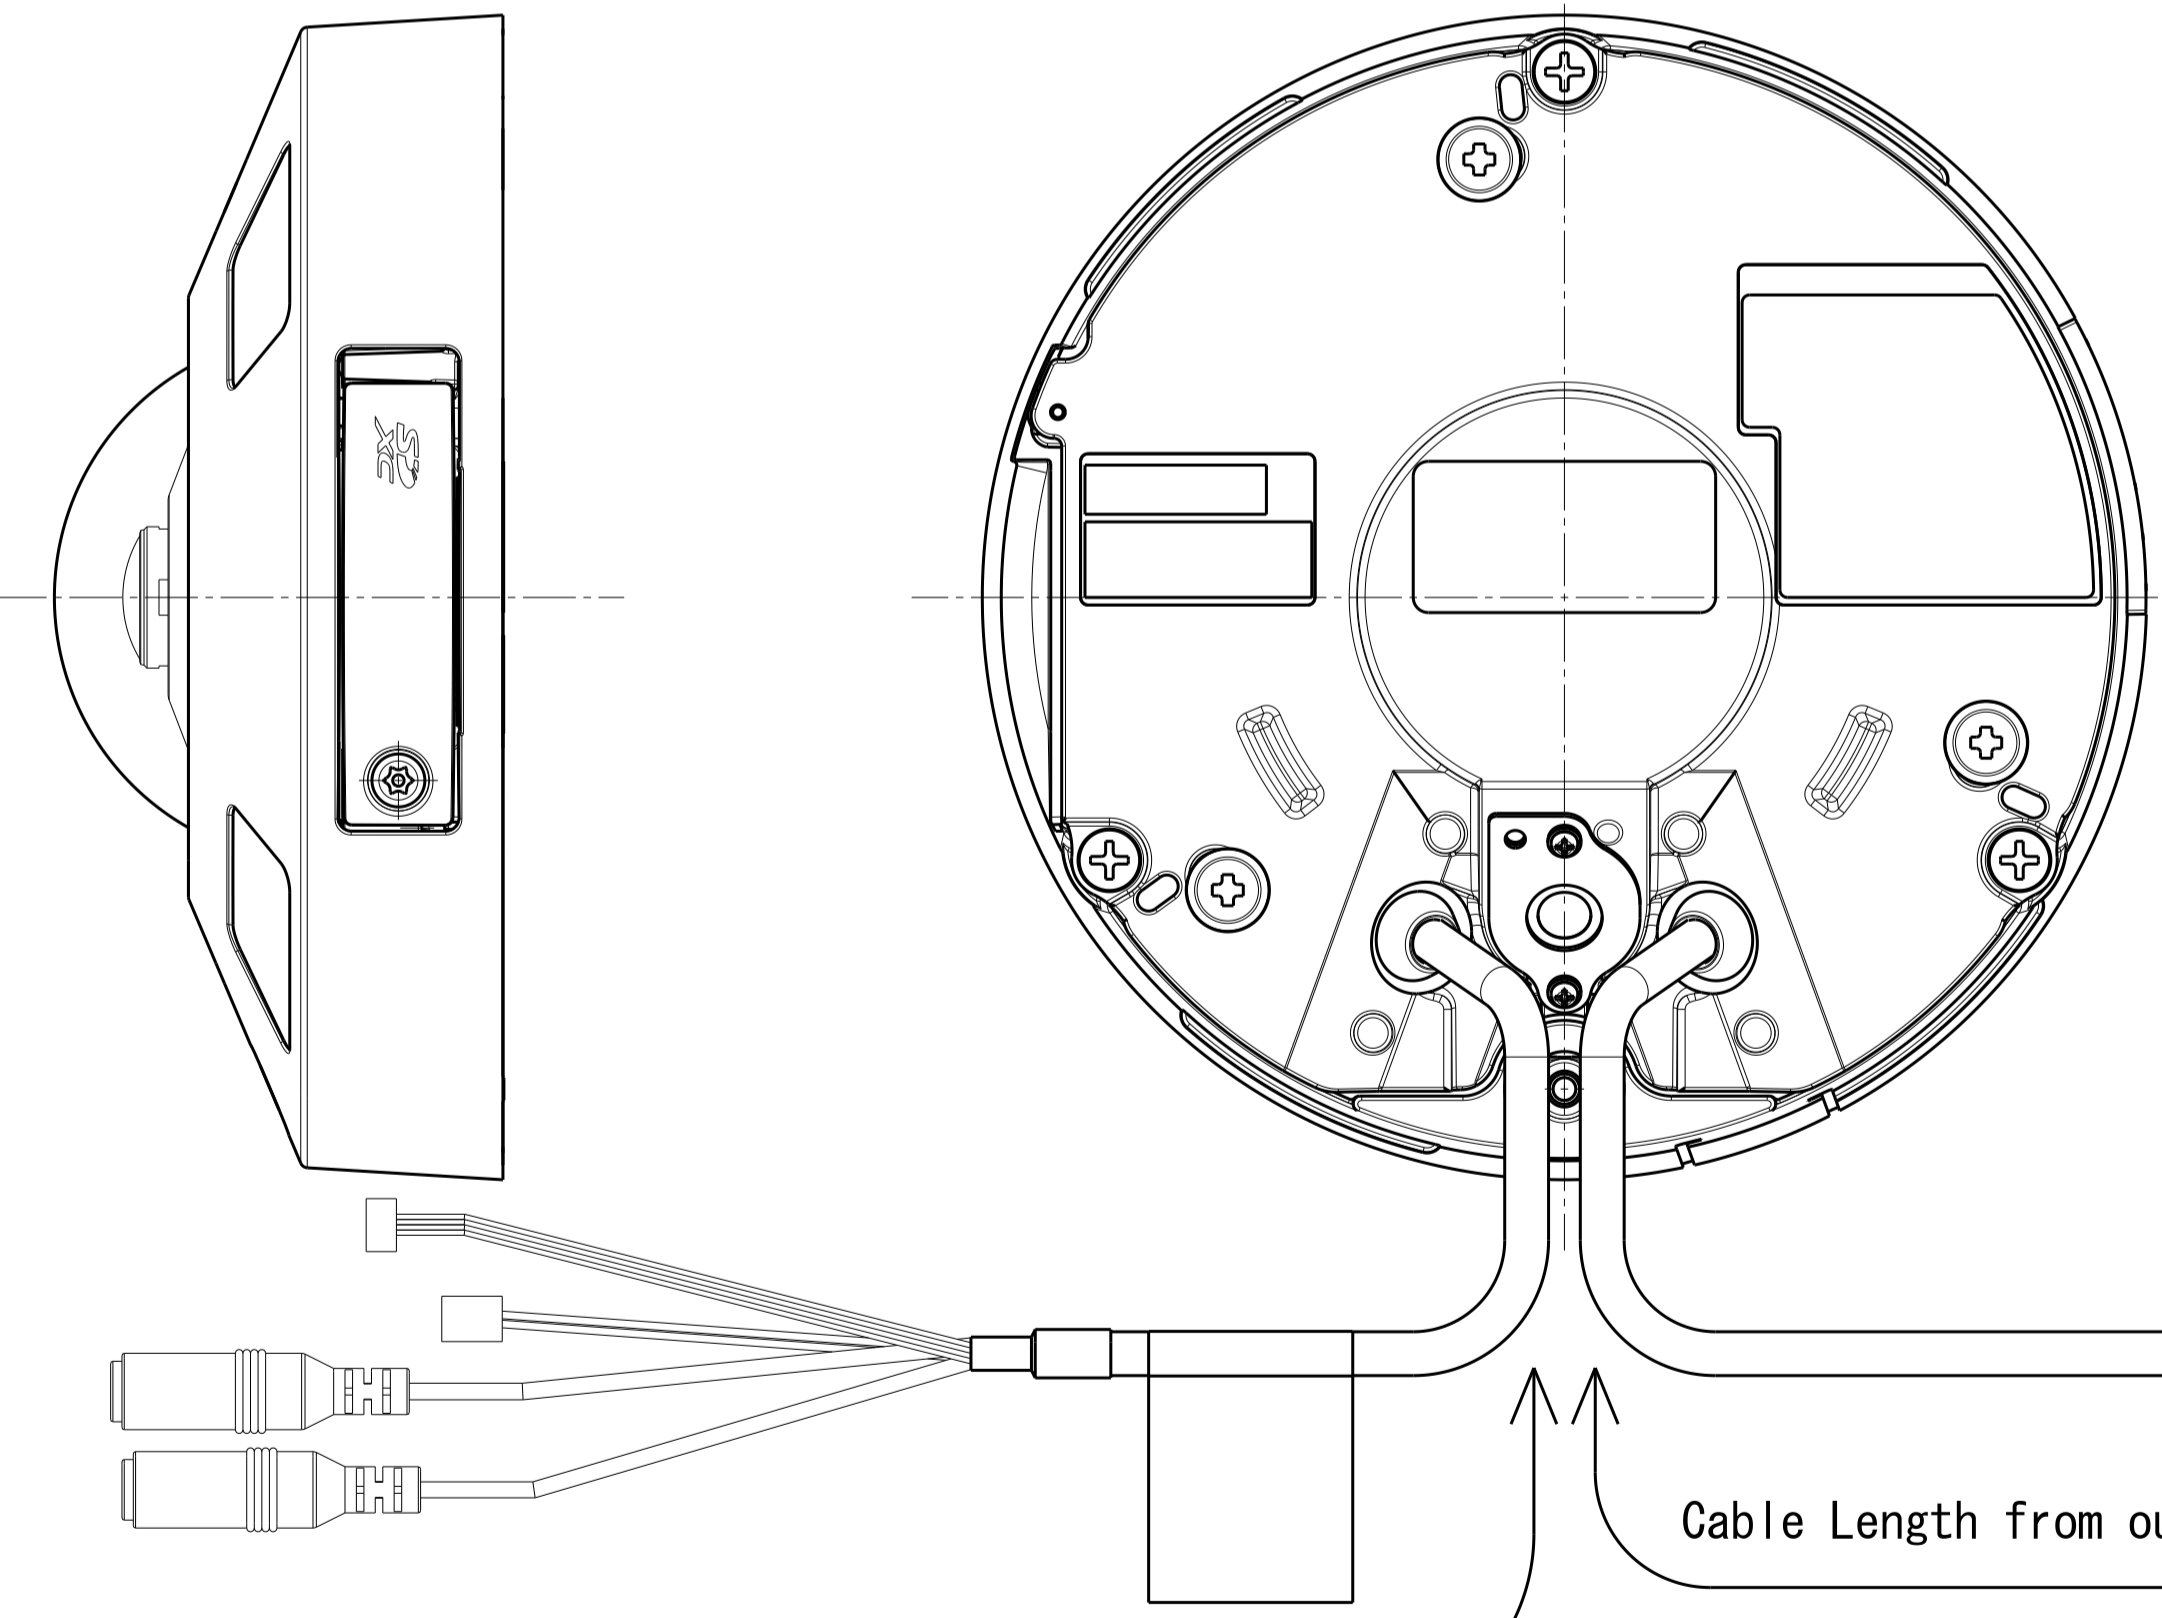

SR35 (1-3/8")

46 ±0.2 (1-13/16")

4xØ4.8 (3/16")

83.5 ±0.2 (3-9/32")

Cable Length from outline : Approx. 240 mm (9-7/16 inches)

Cable Length from outline : Approx. 230 mm (9-1/16 inches)

With attachment plate

	投影面積/Projected area
側面図/Side-view	0.007 (m ²)

Mass : Approx. 870 g {1.92 lbs} (When using the attachment plate)

Unit:mm

Inside of SD-slot cover
(S=2:1)

Attach to WV-QJB501-W

	投影面積/Projected area (With Base Bracket)
側面図/Side-view	0.013(m ²)

Template for mounting