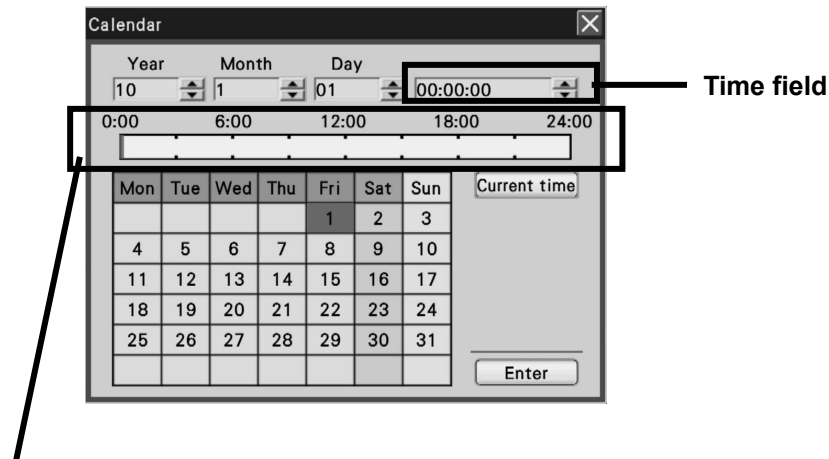

“Search” button and “Copy” button are added on the Shortcut launcher.

Search: When this button is clicked, a list of recording events is displayed. (Operating Instructions page 45)

Copy: When this button is clicked, the data copy window is displayed. (Operating Instructions page 59)

2. Software keyboard for the time and date entry (Operating Instructions page 21)

Time input bar is added on the Calendar.

Time input bar: Click the mouse on the time input bar to input desired time related with clicked point by 15 minutes into the time field.