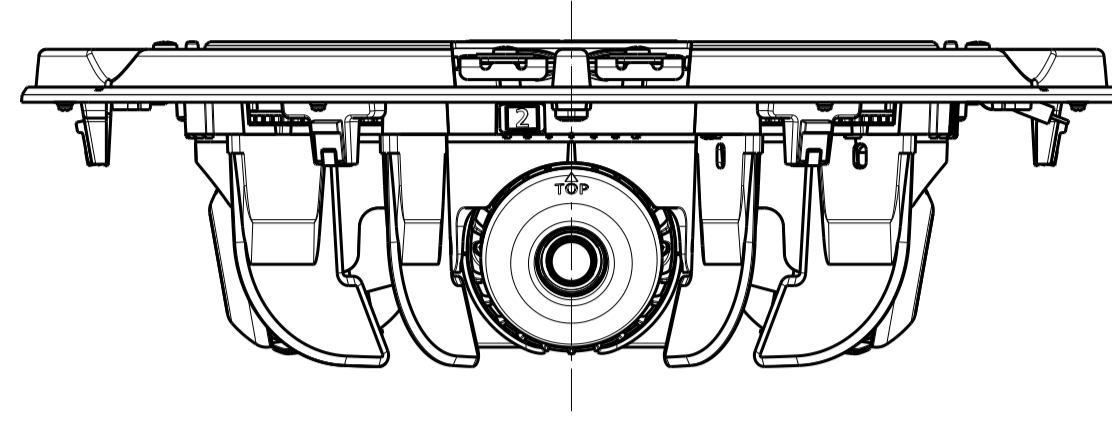

Inside of camera
fixing screw cover
(6 pieces)

With Attachment Plate

Model number	Dome type	ClearSight coating	Model number label
WV-S8573L	Clear dome	No	No
WV-S8573LN	Clear dome	Yes	Yes
WV-S8573LG	Smoke dome	No	Yes
WV-S8563L	Clear dome	No	No
WV-S8563LN	Clear dome	Yes	Yes
WV-S8563LG	Smoke dome	No	Yes
WV-S8543L	Clear dome	No	No
WV-S8543LN	Clear dome	Yes	Yes
WV-S8543LG	Smoke dome	No	Yes
WV-S8543	Clear dome	No	No
WV-S8543N	Clear dome	Yes	Yes
WV-S8543G	Smoke dome	No	Yes

	投影面積/Projected area
側面図/Side-view	0.021 (m ²)

Mass : Approx. 3.1 kg {6.84 lbs} (When using the attachment plate)

Removing Dome cover

Lens type : 4K, 6MP

Lens type : 4MP

Lens type : 4MP (No IR-LED)

Cable Length from outline: Approx. 270
(Optional accessory)