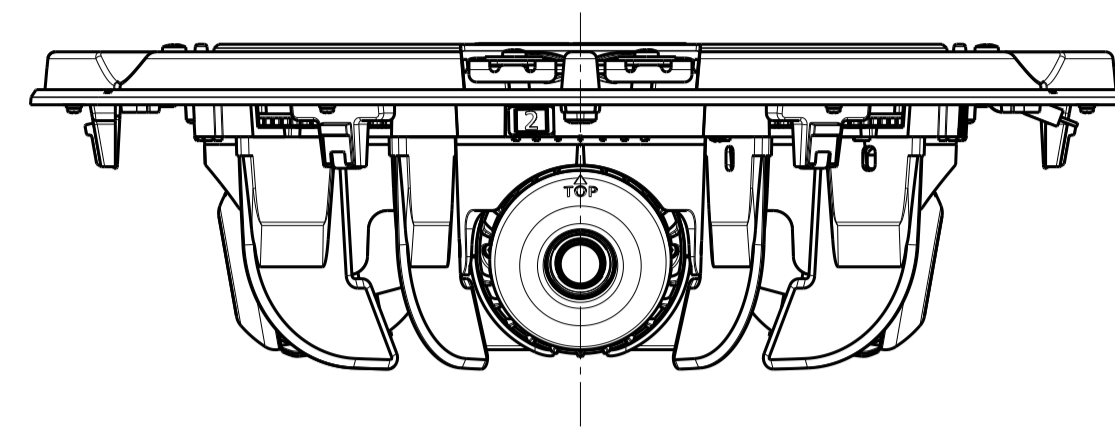

Inside of camera
fixing screw cover
(6 pieces)

With Attachment Plate

Model number	Dome type	ClearSight coating	Model number label
WV-S8573L	Clear dome	No	No
WV-S8573LN	Clear dome	Yes	Yes
WV-S8573LG	Smoke dome	No	Yes
WV-S8563L	Clear dome	No	No
WV-S8563LN	Clear dome	Yes	Yes
WV-S8563LG	Smoke dome	No	Yes
WV-S8543L	Clear dome	No	No
WV-S8543LN	Clear dome	Yes	Yes
WV-S8543LG	Smoke dome	No	Yes
WV-S8543	Clear dome	No	No
WV-S8543N	Clear dome	Yes	Yes
WV-S8543G	Smoke dome	No	Yes

	投影面積/Projected area
側面図/Side-view	0.021 (m ²)

Mass : Approx. 3.1 kg {6.84 lbs} (When using the attachment plate)

Removing Dome cover

Lens type : 4K, 6MP

Lens type : 4MP

Lens type : 4MP (No IR-LED)

Cable Length from outline: Approx. 270
(Optional accessory)