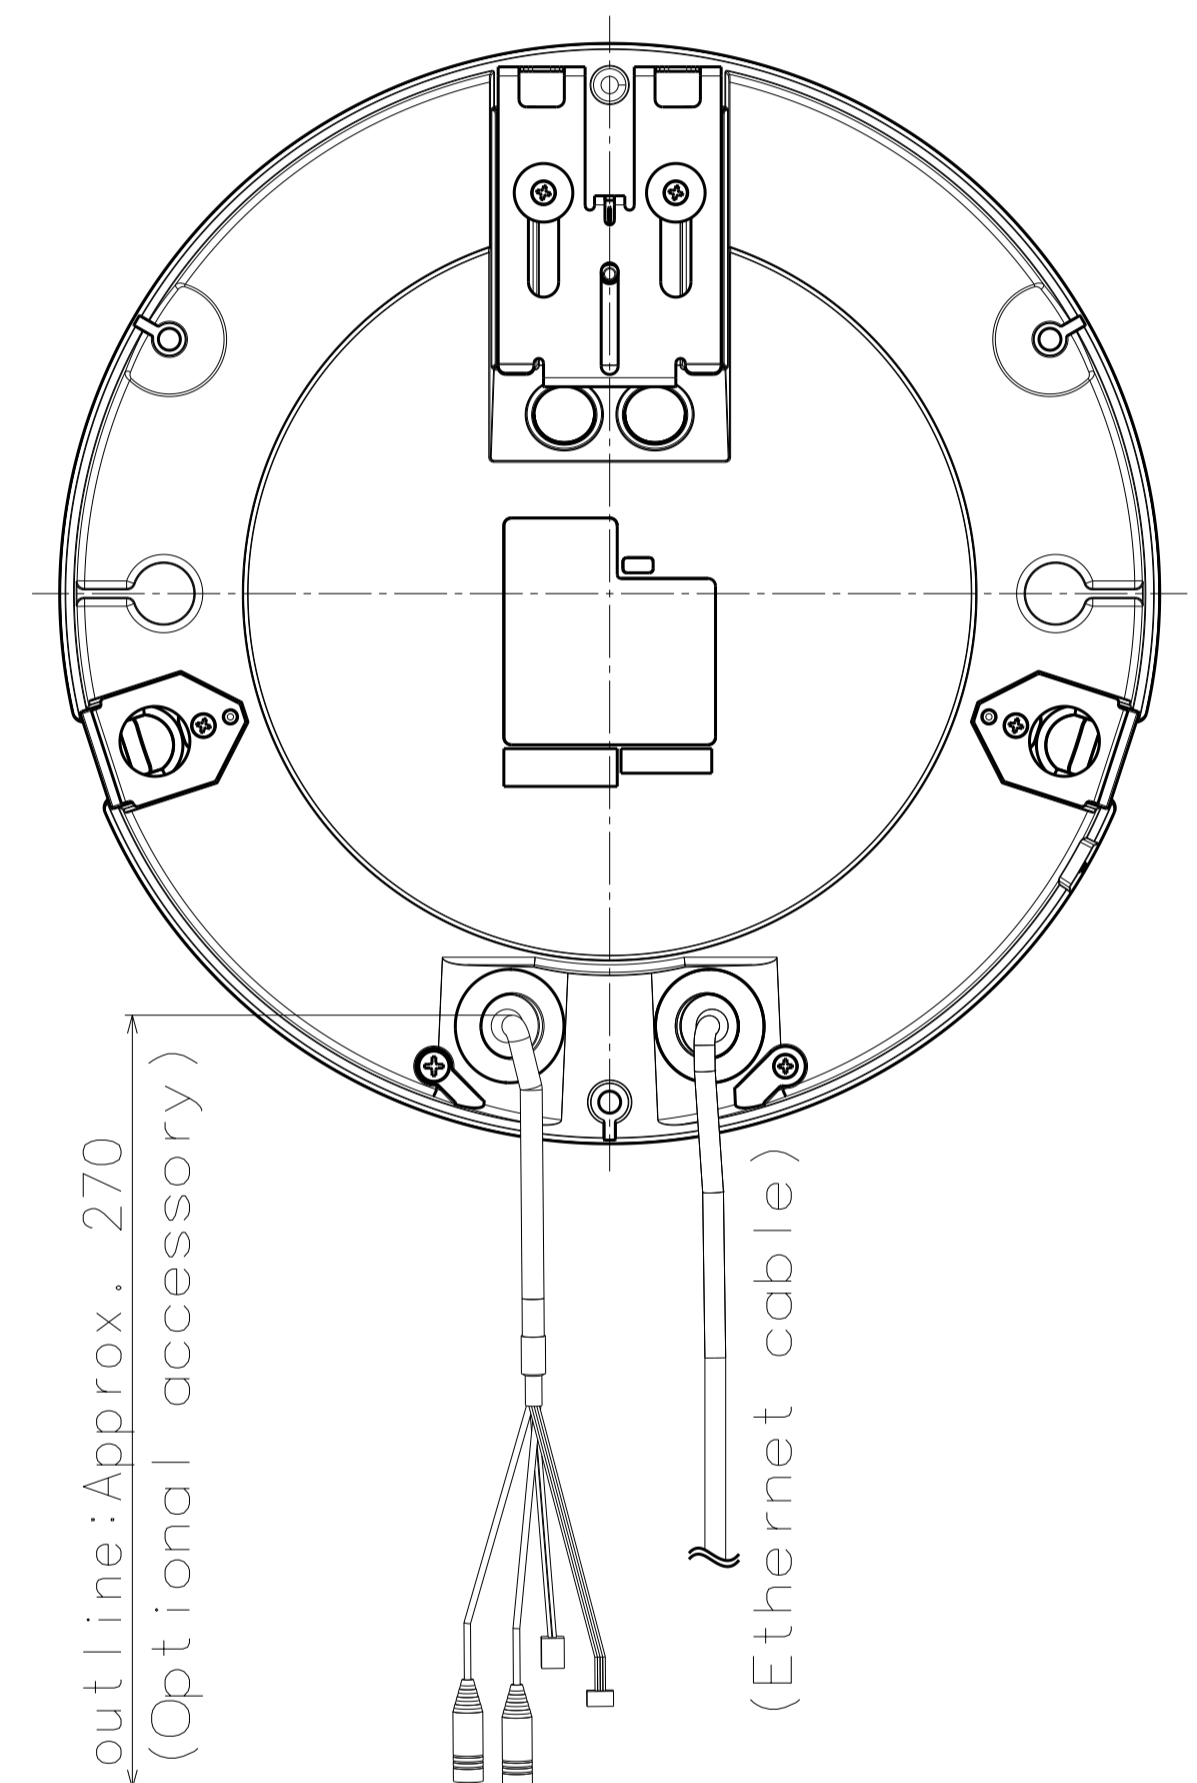

Inside of camera
fixing screw cover
(6 pieces)

With Attachment Plate

Model number	Dome type	ClearSight coating	Model number label
WV-S8573L	Clear dome	No	No
WV-S8573LN	Clear dome	Yes	Yes
WV-S8573LG	Smoke dome	No	Yes
WV-S8563L	Clear dome	No	No
WV-S8563LN	Clear dome	Yes	Yes
WV-S8563LG	Smoke dome	No	Yes
WV-S8543L	Clear dome	No	No
WV-S8543LN	Clear dome	Yes	Yes
WV-S8543LG	Smoke dome	No	Yes
WV-S8543	Clear dome	No	No
WV-S8543N	Clear dome	Yes	Yes
WV-S8543G	Smoke dome	No	Yes

	投影面積/Projected area
側面図/Side-view	0.021 (m ²)

Mass : Approx. 3.1 kg {6.84 lbs} (When using the attachment plate)

Removing Dome cover

Lens type : 4K, 6MP

Lens type : 4MP

Lens type : 4MP (No IR-LED)

Cable Length from outline: Approx. 270
(Optional accessory)

(Ethernet cable)

Detail A (1:1) Detail B (1:1)

Common to all types

Position adjust sheet

Template for mounting

Model number	Lens type	IR-LED
WV-S8573L	4K	Yes
WV-S8573LN		
WV-S8573LG		
WV-S8563L	6MP	Yes
WV-S8563LN		
WV-S8563LG		
WV-S8543L	4MP	No
WV-S8543LN		
WV-S8543LG		
WV-S8543		
WV-S8543N		
WV-S8543G		

	投影面積/Projected area
正面図/Front-view	0.052 (m ²)
側面図/Side-view	0.06 (m ²)

Attach to WV-QSR503-W & WV-QCL501-W

	投影面積/Projected area
正面図/Front-view	0.051 (m ²)
側面図/Side-view	0.062 (m ²)

Attach to WV-QSR503-W & WV-QWL501-W