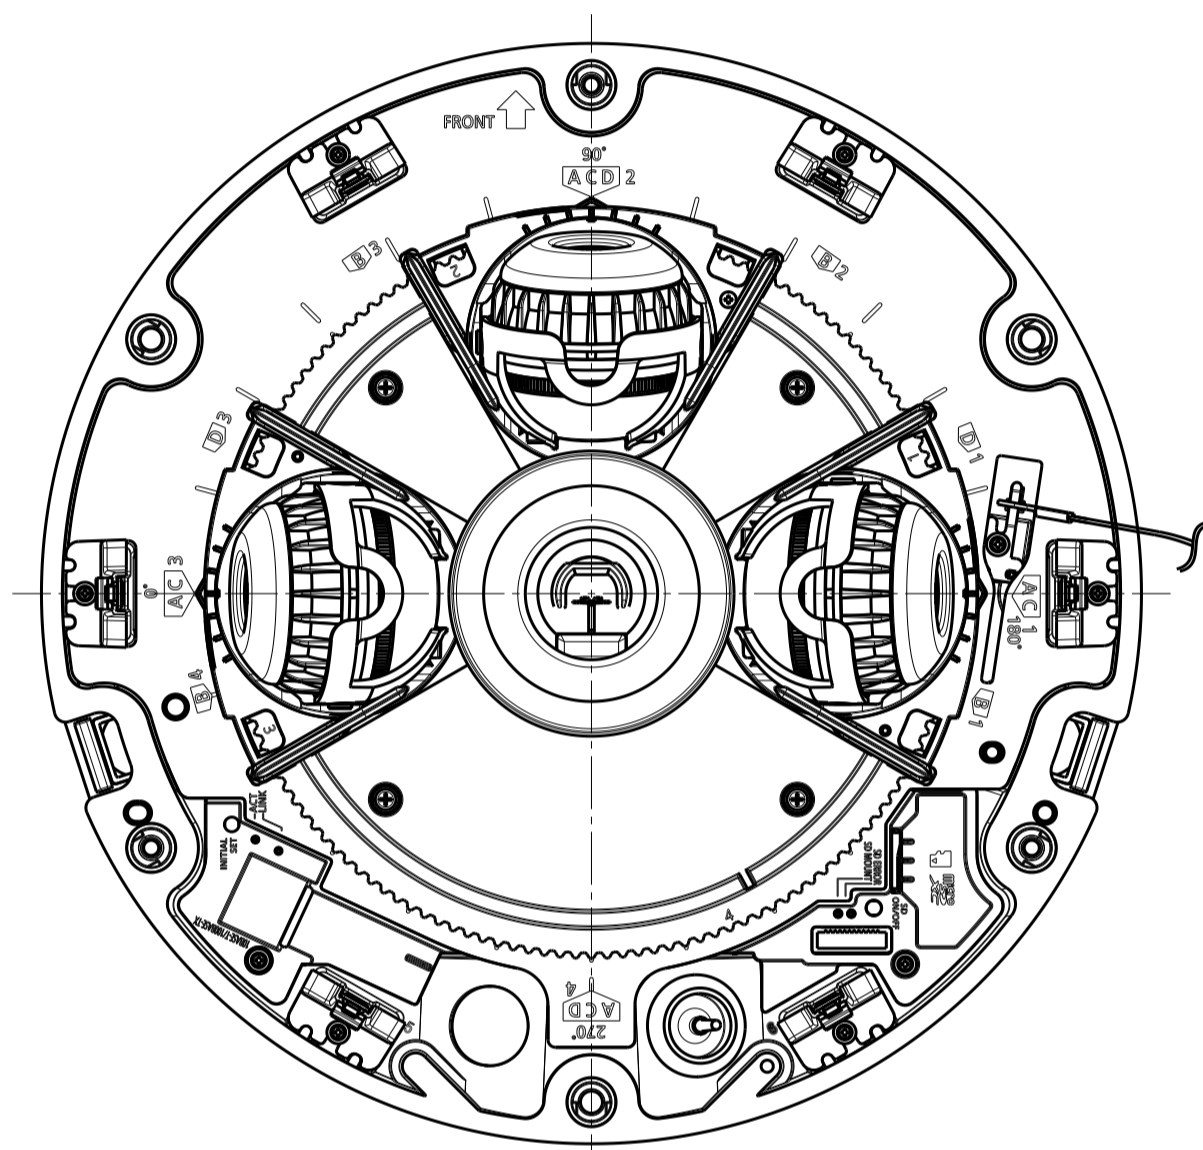

Inside of camera
fixing screw cover
(6 pieces)

With Attachment Plate

Model number	Dome type	ClearSight coating	Model number label
WV-S8573L	Clear dome	No	No
WV-S8573LN	Clear dome	Yes	Yes
WV-S8573LG	Smoke dome	No	Yes
WV-S8563L	Clear dome	No	No
WV-S8563LN	Clear dome	Yes	Yes
WV-S8563LG	Smoke dome	No	Yes
WV-S8543L	Clear dome	No	No
WV-S8543LN	Clear dome	Yes	Yes
WV-S8543LG	Smoke dome	No	Yes
WV-S8543	Clear dome	No	No
WV-S8543N	Clear dome	Yes	Yes
WV-S8543G	Smoke dome	No	Yes

	投影面積/Projected area
側面図/Side-view	0.021 (m ²)

Mass : Approx. 3.1 kg {6.84 lbs} (When using the attachment plate)

Removing Dome cover

Lens type : 4K, 6MP

Lens type : 4MP

Lens type : 4MP (No IR-LED)

Cable Length from outline: Approx. 270
(Optional accessory)

(Ethernet cable)

Detail A (1:1) Detail B (1:1)

Common to all types

Position adjust sheet

Template for mounting

Model number	Lens type	IR-LED
WV-S8573L	4K	Yes
WV-S8573LN		
WV-S8573LG		
WV-S8563L	6MP	Yes
WV-S8563LN		
WV-S8563LG		
WV-S8543L	4MP	No
WV-S8543LN		
WV-S8543LG		
WV-S8543		
WV-S8543N		
WV-S8543G		

	投影面積/Projected area
正面図/Front-view	0.052 (m ²)
側面図/Side-view	0.06 (m ²)

Attach to WV-QSR503-W & WV-QCL501-W

	投影面積/Projected area
正面図/Front-view	0.051 (m ²)
側面図/Side-view	0.062 (m ²)

Attach to WV-QSR503-W & WV-QWL501-W