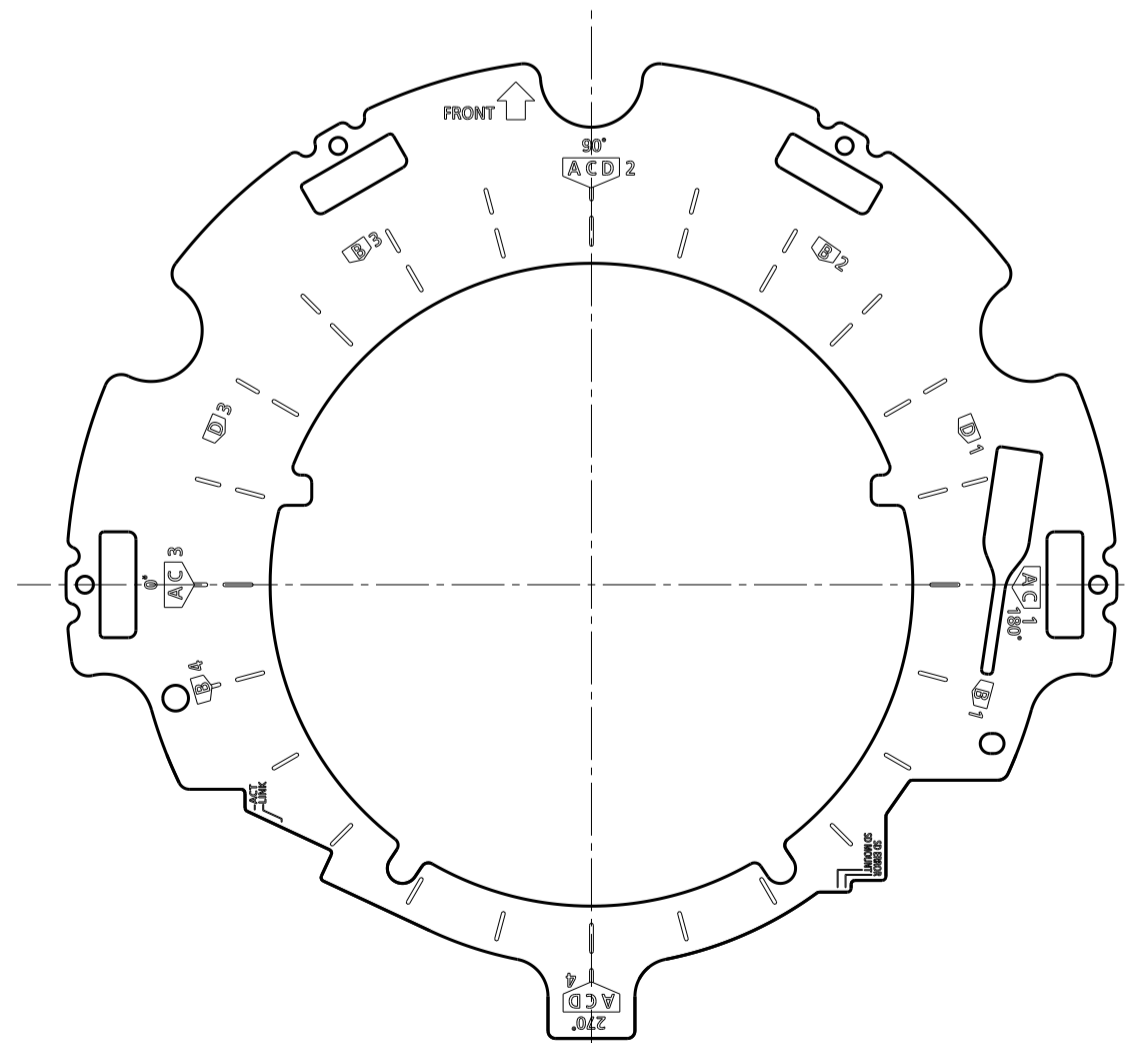

Detail A (1:1) Detail B (1:1)

Position adjust sheet