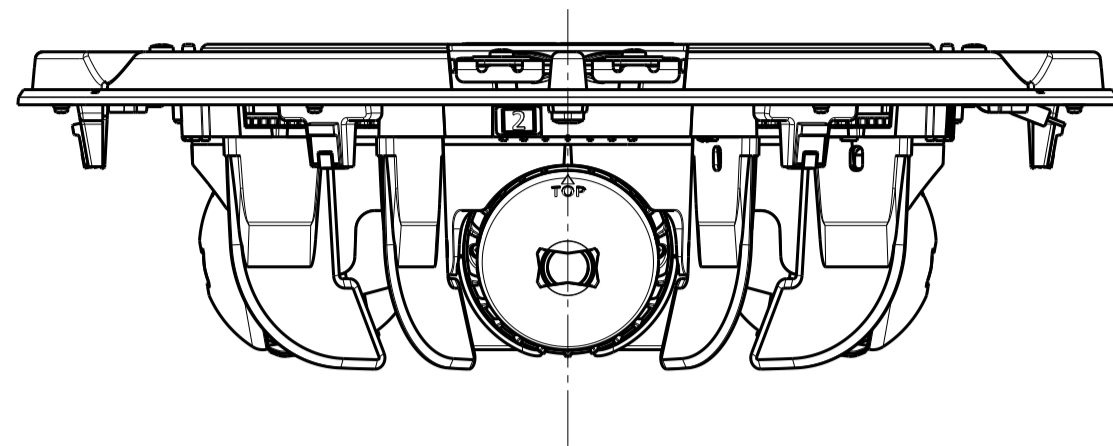

Inside of camera
fixing screw cover
(6 pieces)

With Attachment Plate

Model number	Dome type	ClearSight coating	Model number label
WV-S8573L	Clear dome	No	No
WV-S8573LN	Clear dome	Yes	Yes
WV-S8573LG	Smoke dome	No	Yes
WV-S8563L	Clear dome	No	No
WV-S8563LN	Clear dome	Yes	Yes
WV-S8563LG	Smoke dome	No	Yes
WV-S8543L	Clear dome	No	No
WV-S8543LN	Clear dome	Yes	Yes
WV-S8543LG	Smoke dome	No	Yes
WV-S8543	Clear dome	No	No
WV-S8543N	Clear dome	Yes	Yes
WV-S8543G	Smoke dome	No	Yes

	投影面積/Projected area
側面図/Side-view	0.021 (m ²)

Mass : Approx. 3.1 kg {6.84 lbs} (When using the attachment plate)

Removing Dome cover

Lens type : 4K, 6MP

Lens type : 4MP

Lens type : 4MP (No IR-LED)

Cable Length from outline: Approx. 270
(Optional accessory)