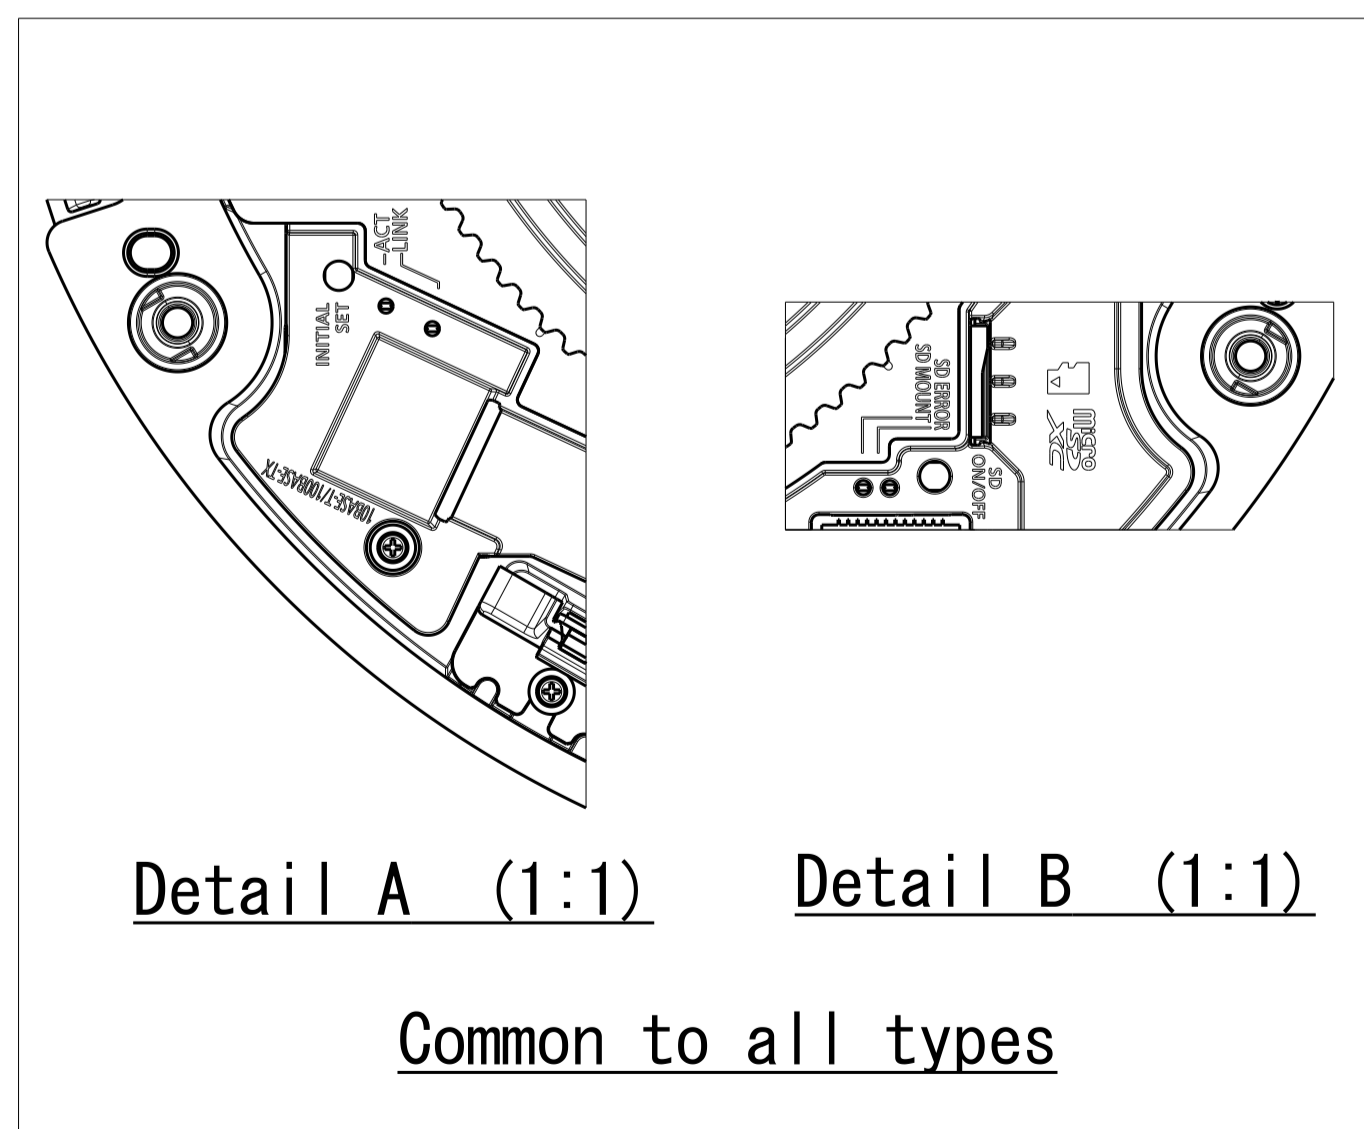

Inside of camera
fixing screw cover
(6 pieces)

With Attachment Plate

Model number	Dome type	ClearSight coating	Model number label
WV-S8573L	Clear dome	No	No
WV-S8573LN	Clear dome	Yes	Yes
WV-S8573LG	Smoke dome	No	Yes
WV-S8563L	Clear dome	No	No
WV-S8563LN	Clear dome	Yes	Yes
WV-S8563LG	Smoke dome	No	Yes
WV-S8543L	Clear dome	No	No
WV-S8543LN	Clear dome	Yes	Yes
WV-S8543LG	Smoke dome	No	Yes
WV-S8543	Clear dome	No	No
WV-S8543N	Clear dome	Yes	Yes
WV-S8543G	Smoke dome	No	Yes

	投影面積/Projected area
側面図/Side-view	0.021 (m ²)

Mass : Approx. 3.1 kg {6.84 lbs} (When using the attachment plate)

Removing Dome cover

Lens type : 4K, 6MP

Lens type : 4MP

Lens type : 4MP (No IR-LED)

Cable Length from outline: Approx. 270
(Optional accessory)

(Ethernet cable)

Detail A (1:1) Detail B (1:1)

Common to all types

Position adjust sheet

Template for mounting

Model number	Lens type	IR-LED
WV-S8573L	4K	Yes
WV-S8573LN		
WV-S8573LG		
WV-S8563L	6MP	Yes
WV-S8563LN		
WV-S8563LG		
WV-S8543L	4MP	No
WV-S8543LN		
WV-S8543LG		
WV-S8543		
WV-S8543N		
WV-S8543G		

	投影面積/Projected area
正面図/Front-view	0.052 (m ²)
側面図/Side-view	0.06 (m ²)

Attach to WV-QSR503-W & WV-QCL501-W

	投影面積/Projected area
正面図/Front-view	0.051 (m ²)
側面図/Side-view	0.062 (m ²)

Attach to WV-QSR503-W & WV-QWL501-W