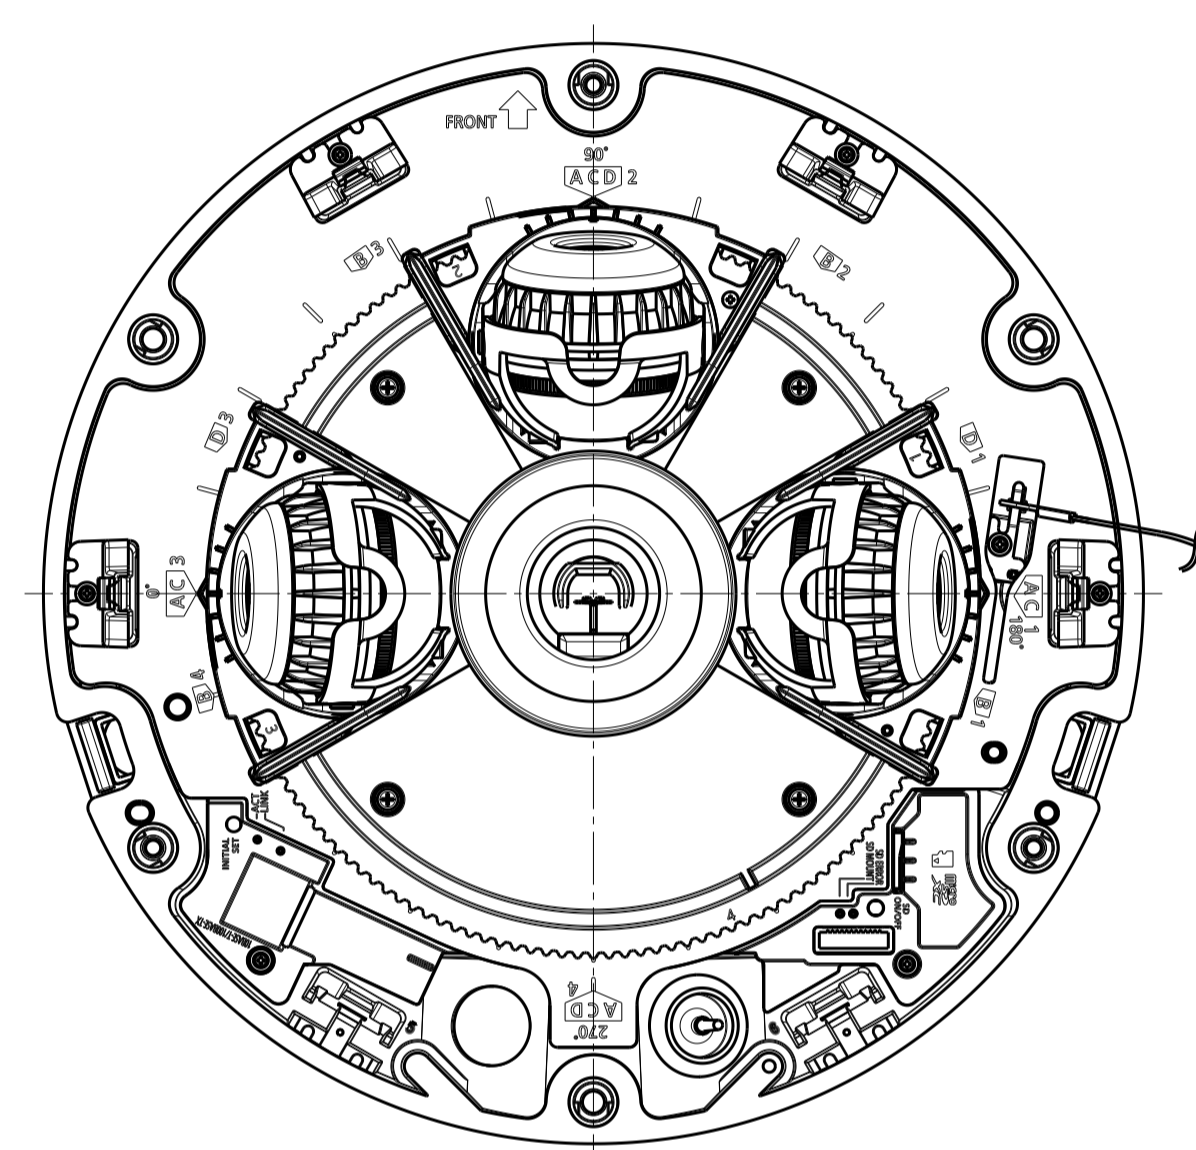

Inside of camera
fixing screw cover
(6 pieces)

With Attachment Plate

Model number	Dome type	ClearSight coating	Model number label
WV-S8573L	Clear dome	No	No
WV-S8573LN	Clear dome	Yes	Yes
WV-S8573LG	Smoke dome	No	Yes
WV-S8563L	Clear dome	No	No
WV-S8563LN	Clear dome	Yes	Yes
WV-S8563LG	Smoke dome	No	Yes
WV-S8543L	Clear dome	No	No
WV-S8543LN	Clear dome	Yes	Yes
WV-S8543LG	Smoke dome	No	Yes
WV-S8543	Clear dome	No	No
WV-S8543N	Clear dome	Yes	Yes
WV-S8543G	Smoke dome	No	Yes

	投影面積/Projected area
側面図/Side-view	0.021 (m ²)

Mass : Approx. 3.1 kg {6.84 lbs} (When using the attachment plate)

Removing Dome cover

Lens type : 4K, 6MP

Lens type : 4MP

Lens type : 4MP (No IR-LED)

Cable Length from outline: Approx. 270
(Optional accessory)

(Ethernet cable)

Detail A (1:1) Detail B (1:1)

Common to all types

Position adjust sheet

Template for mounting

Model number	Lens type	IR-LED
WV-S8573L	4K	Yes
WV-S8573LN		
WV-S8573LG		
WV-S8563L	6MP	Yes
WV-S8563LN		
WV-S8563LG		
WV-S8543L	4MP	No
WV-S8543LN		
WV-S8543LG		
WV-S8543		
WV-S8543N		
WV-S8543G		

	投影面積/Projected area
正面図/Front-view	0.052 (m ²)
側面図/Side-view	0.06 (m ²)

Attach to WV-QSR503-W & WV-QCL501-W

	投影面積/Projected area
正面図/Front-view	0.051 (m ²)
側面図/Side-view	0.062 (m ²)

Attach to WV-QSR503-W & WV-QWL501-W