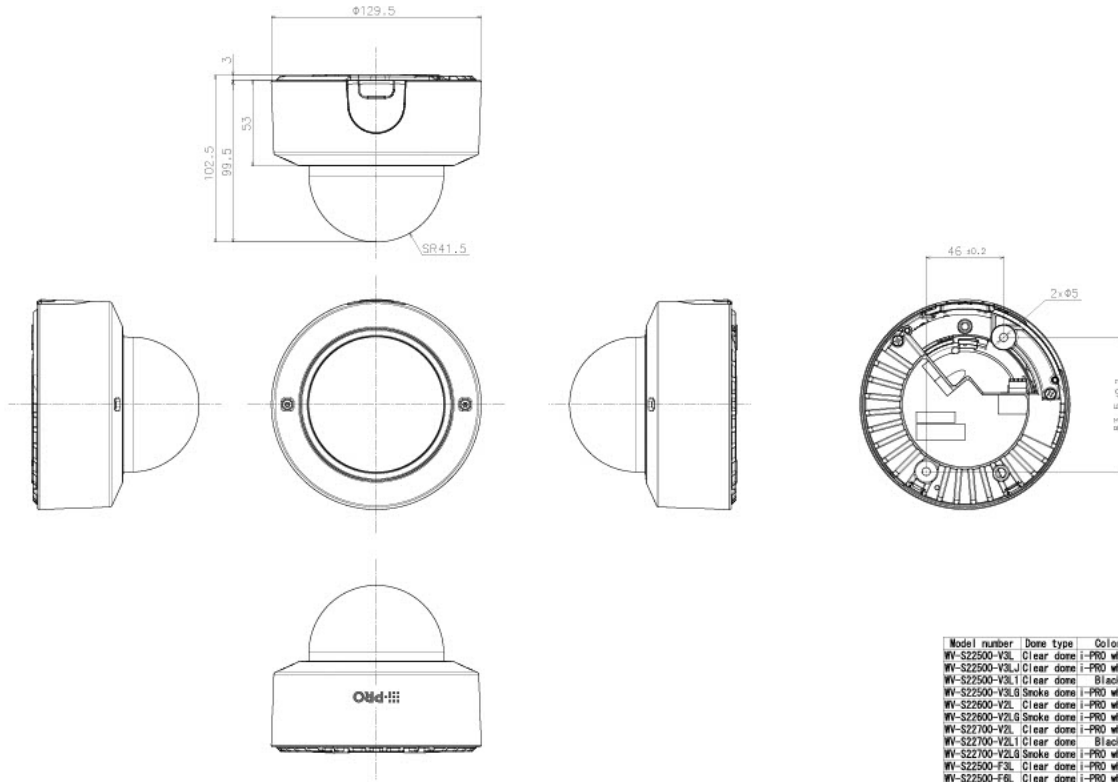

APPEARANCE

Mass : Approx. 800 g [1.77 lbs]