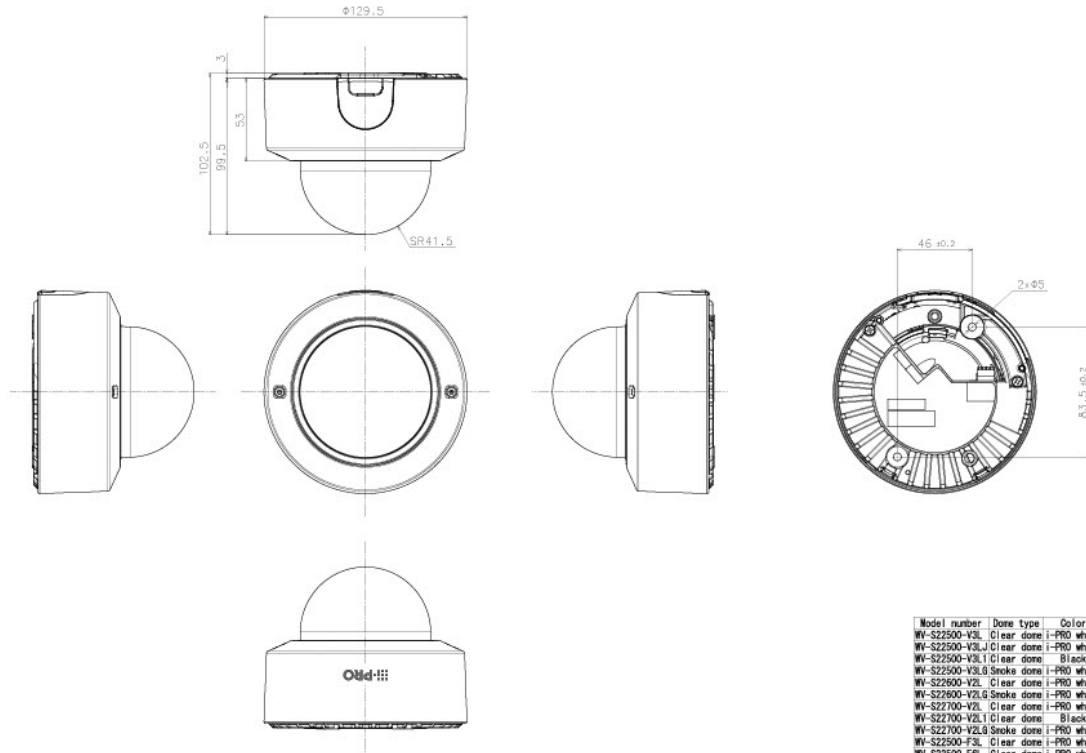

APPEARANCE

Mass : Approx. 800 g [1,77 lbs]