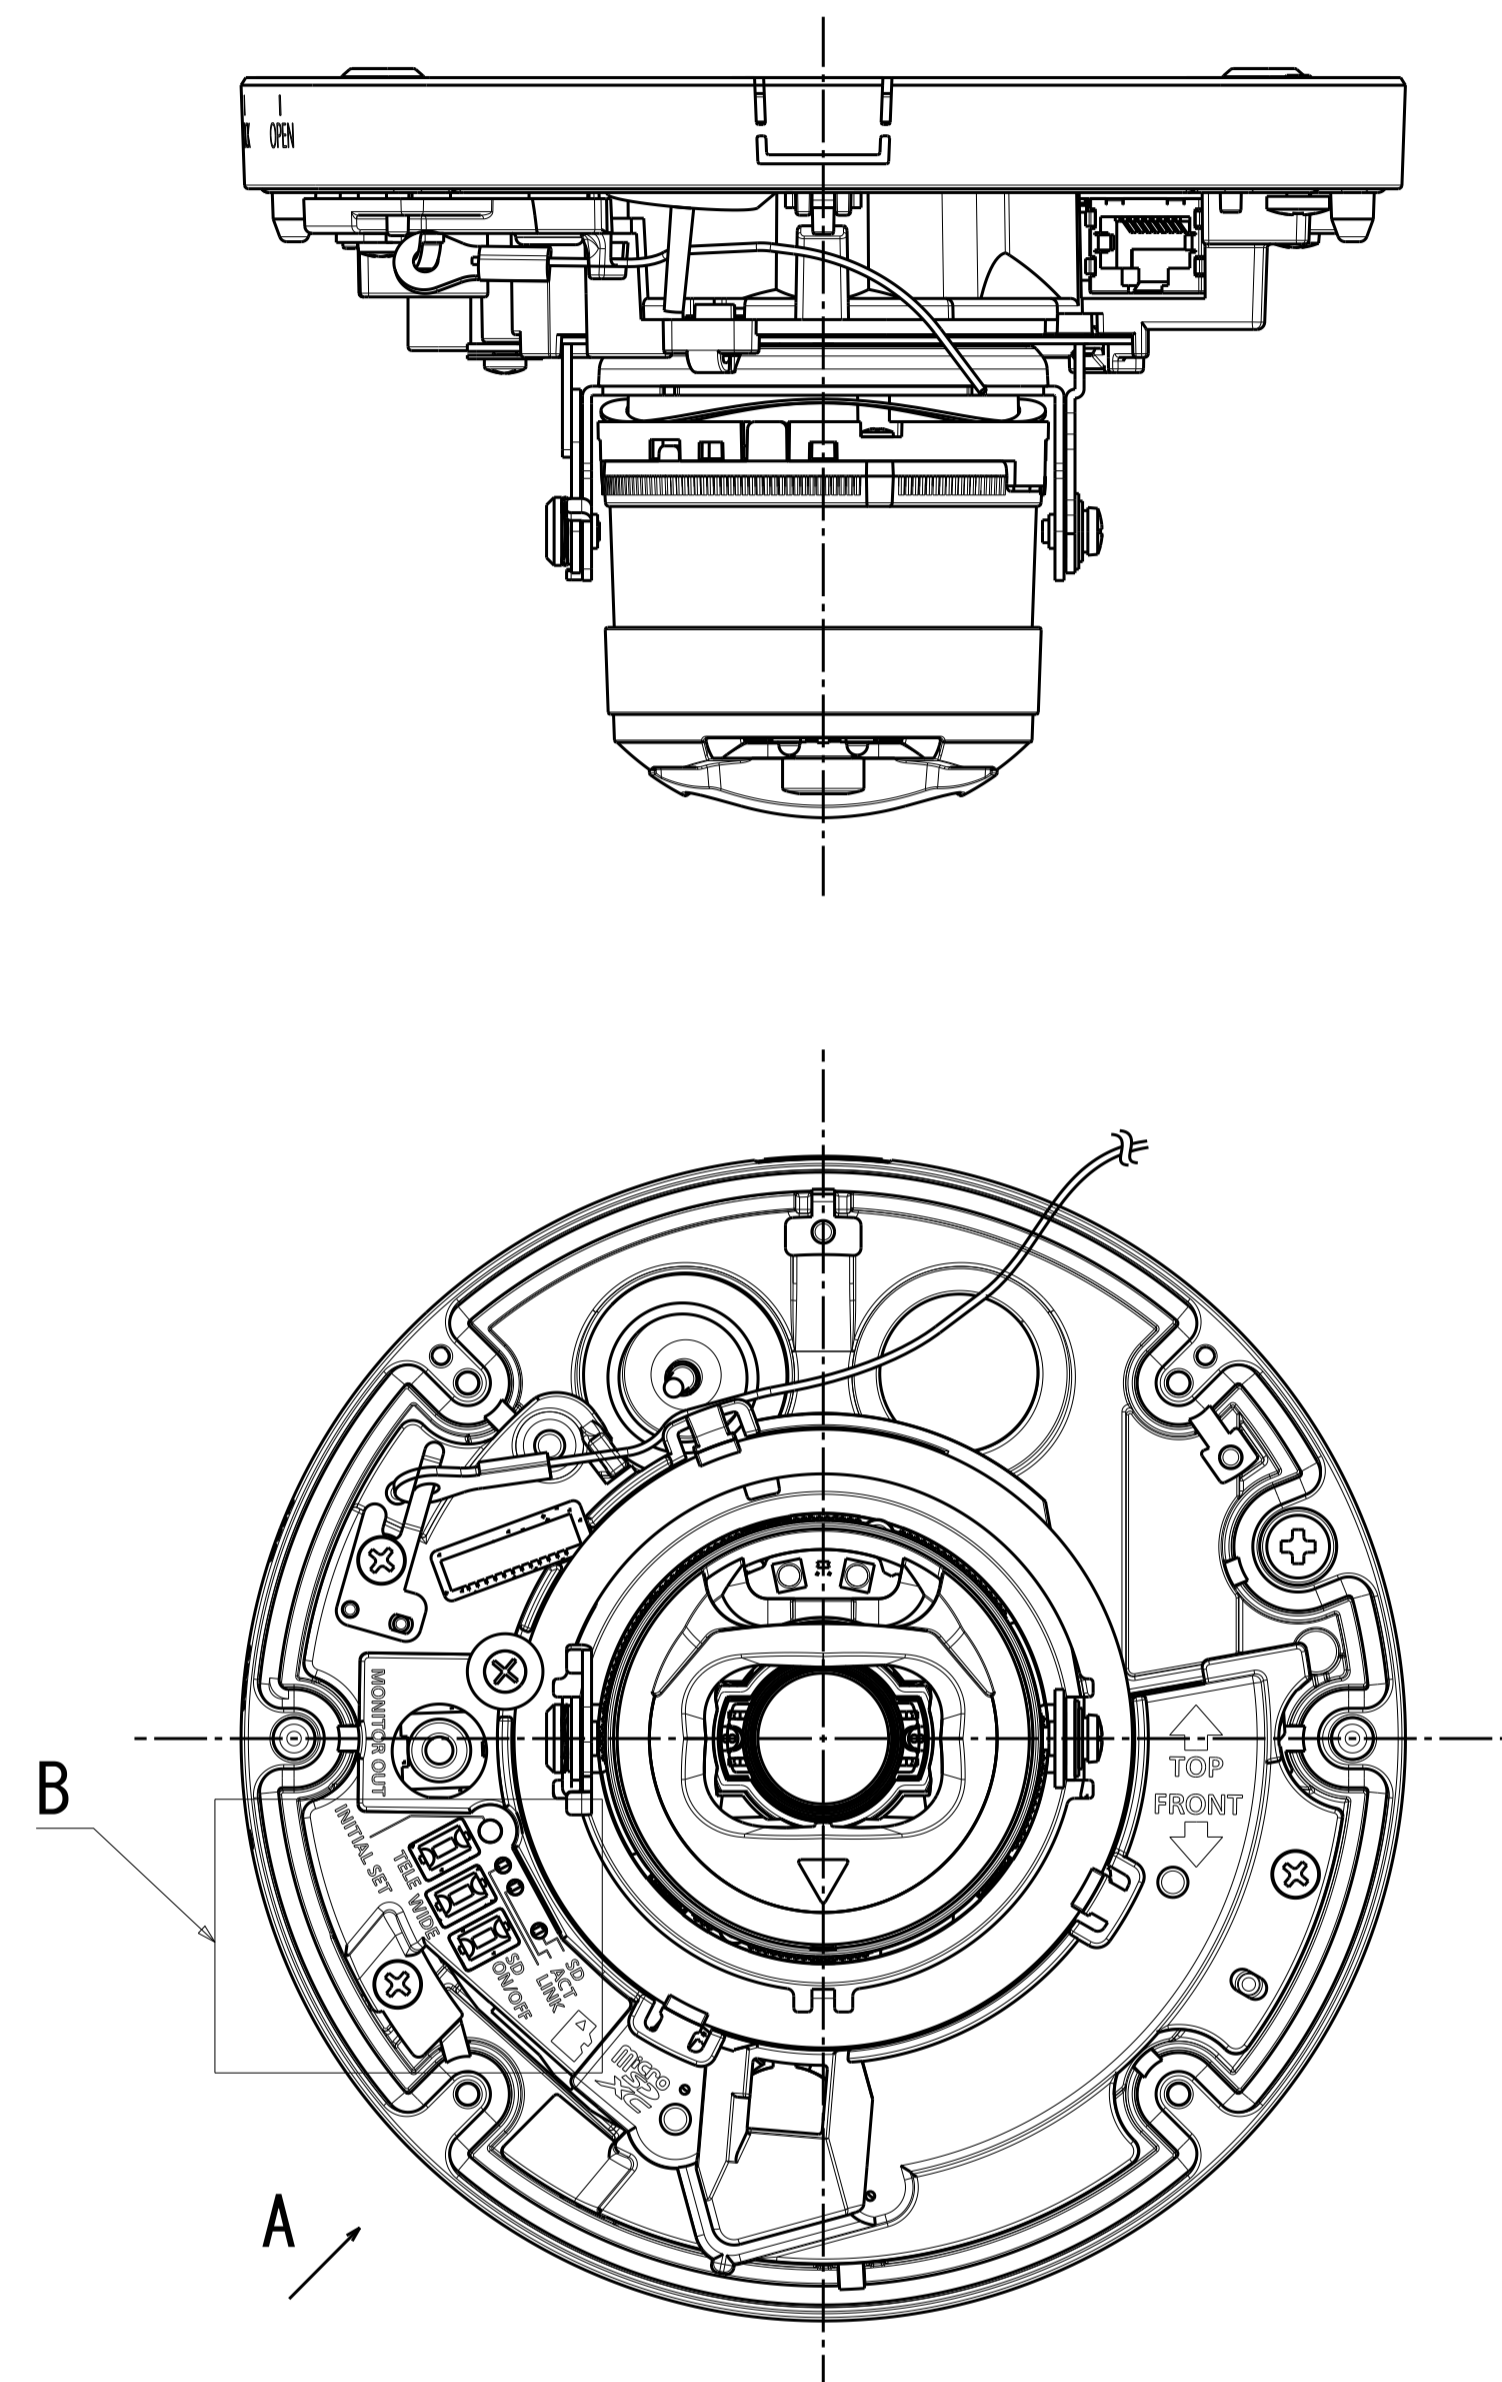

Model number
WV-X25300-V3LN
WV-X25300-V3LNJ
WV-X25500-V3LN
WV-X25500-V3LNJ
WV-X25600-V2LN
WV-X25700-V2LN
WV-X25700-V2LNJ

側面図/Side-view	投影面積/Projected area
	0.011 (m <sup>2</sup> )

Mass : Approx. 1.1 kg {2.43 lbs}  
 (Excluding attachment for the conduit portion)

With Attachment plate

Unit:mm

With Attachment for the conduit

Template for mounting

Model number
WV-X25300-V3LN
WV-X25300-V3LNJ
WV-X25500-V3LN
WV-X25500-V3LNJ
WV-X25600-V2LN
WV-X25700-V2LN
WV-X25700-V2LNJ

	投影面積/Projected area
側面図/Side-view	0.013 (m <sup>2</sup> )

Mass : Approx. 1.15 kg [2.54 lbs]  
(With Attachment for the conduit)

Unit:mm

Detail B (2:1)

View A (2:1)

Without Enclosure

Model number
WV-X25300-V3LN
WV-X25300-V3LNJ
WV-X25500-V3LN
WV-X25500-V3LNJ
WV-X25600-V2LN
WV-X25700-V2LN
WV-X25700-V2LNJ

Attach to WV-Q105A\*\*

Attach to WV-QEM500\*\*

Attach to WV-QSR501\*\*

側面図/Side-view (嵌合部除く) (Excluding the mating part)	投影面積/Projected area 0.021(m <sup>2</sup> )
---	---

Attach to WV-QSR501F\*\*

側面図/Side-view	投影面積/Projected area 0.023(m <sup>2</sup> )
---------------	---