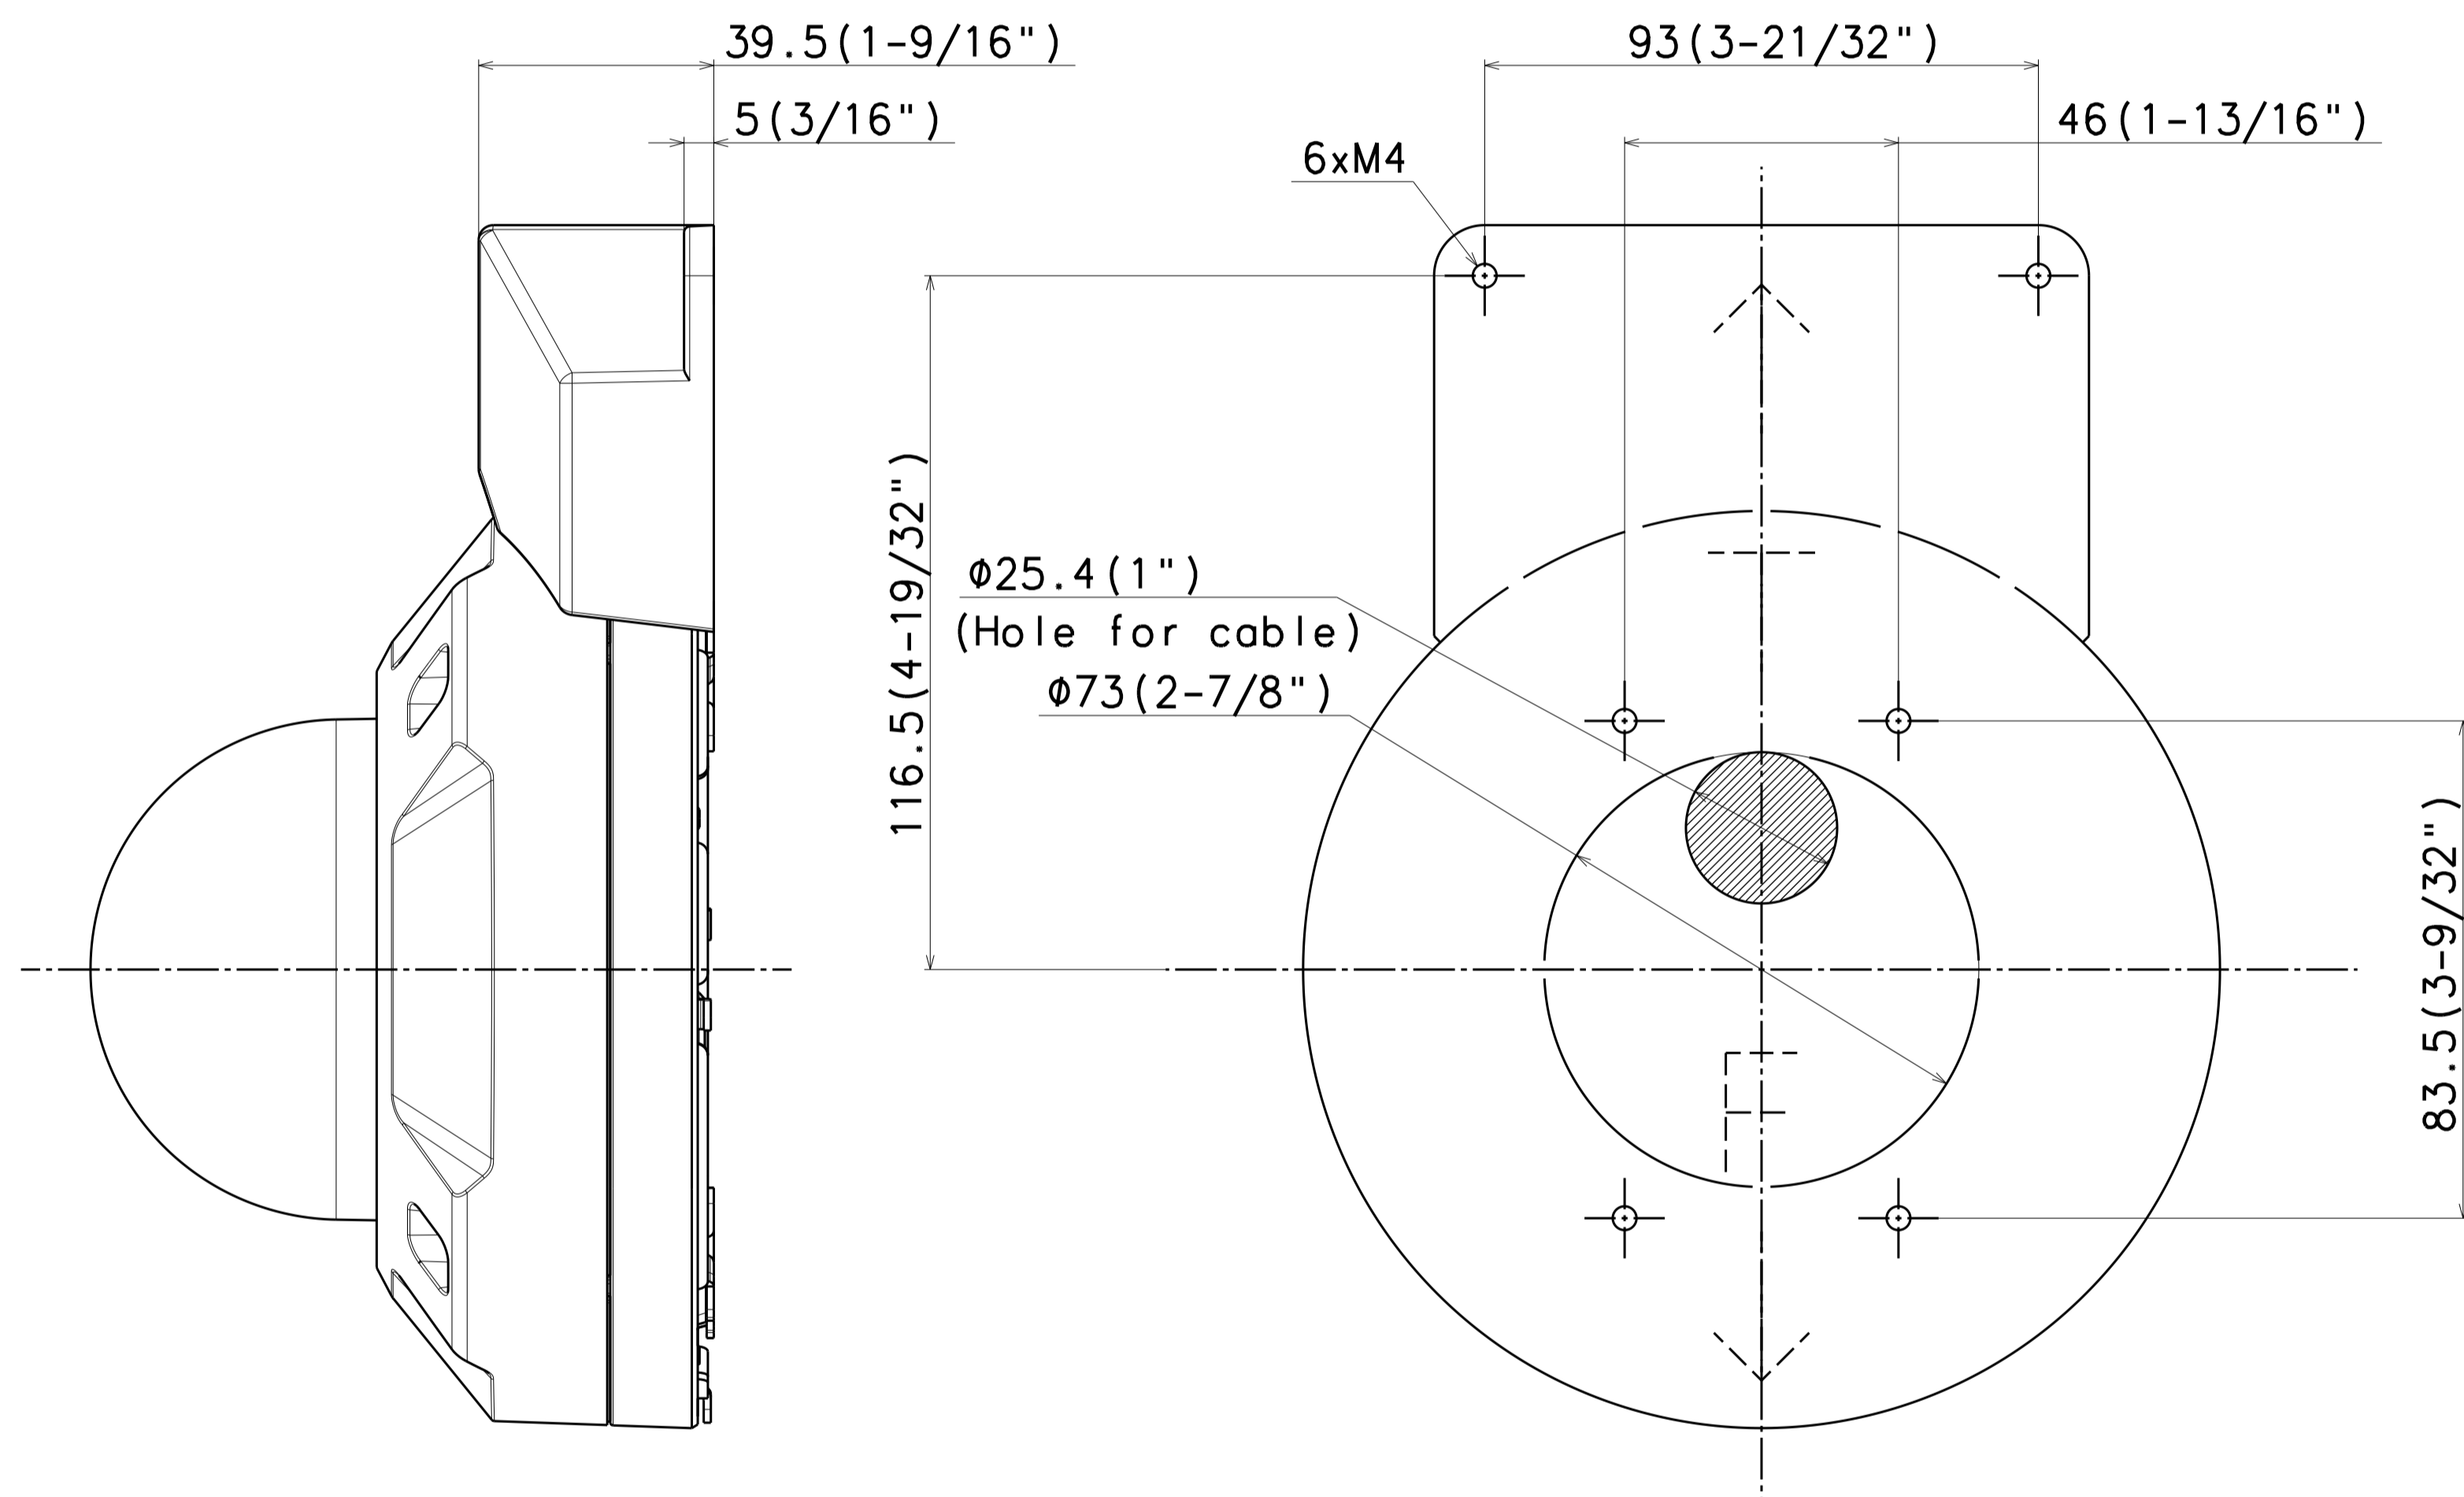

Model number
WV-X25300-V3LN
WV-X25300-V3LNJ
WV-X25500-V3LN
WV-X25500-V3LNJ
WV-X25600-V2LN
WV-X25700-V2LN
WV-X25700-V2LNJ

側面図/Side-view	投影面積/Projected area
	0.011 (m <sup>2</sup> )

Mass : Approx. 1.1 kg {2.43 lbs}  
 (Excluding attachment for the conduit portion)

With Attachment plate

Unit:mm

With Attachment for the conduit

Template for mounting

Model number
WV-X25300-V3LN
WV-X25300-V3LNJ
WV-X25500-V3LN
WV-X25500-V3LNJ
WV-X25600-V2LN
WV-X25700-V2LN
WV-X25700-V2LNJ

	投影面積/Projected area
側面図/Side-view	0.013 (m <sup>2</sup> )

Mass : Approx. 1.15 kg [2.54 lbs]  
(With Attachment for the conduit)

Unit:mm

Detail B (2:1)

View A (2:1)

Without Enclosure

Model number
WV-X25300-V3LN
WV-X25300-V3LNJ
WV-X25500-V3LN
WV-X25500-V3LNJ
WV-X25600-V2LN
WV-X25700-V2LN
WV-X25700-V2LNJ

Attach to WV-QWL500\*\*

	投影面積/Projected area
側面図/Side-view	0.019 (m <sup>2</sup> )

Model number
WV-X25300-V3LN
WV-X25300-V3LNJ
WV-X25500-V3LN
WV-X25500-V3LNJ
WV-X25600-V2LN
WV-X25700-V2LN
WV-X25700-V2LNJ