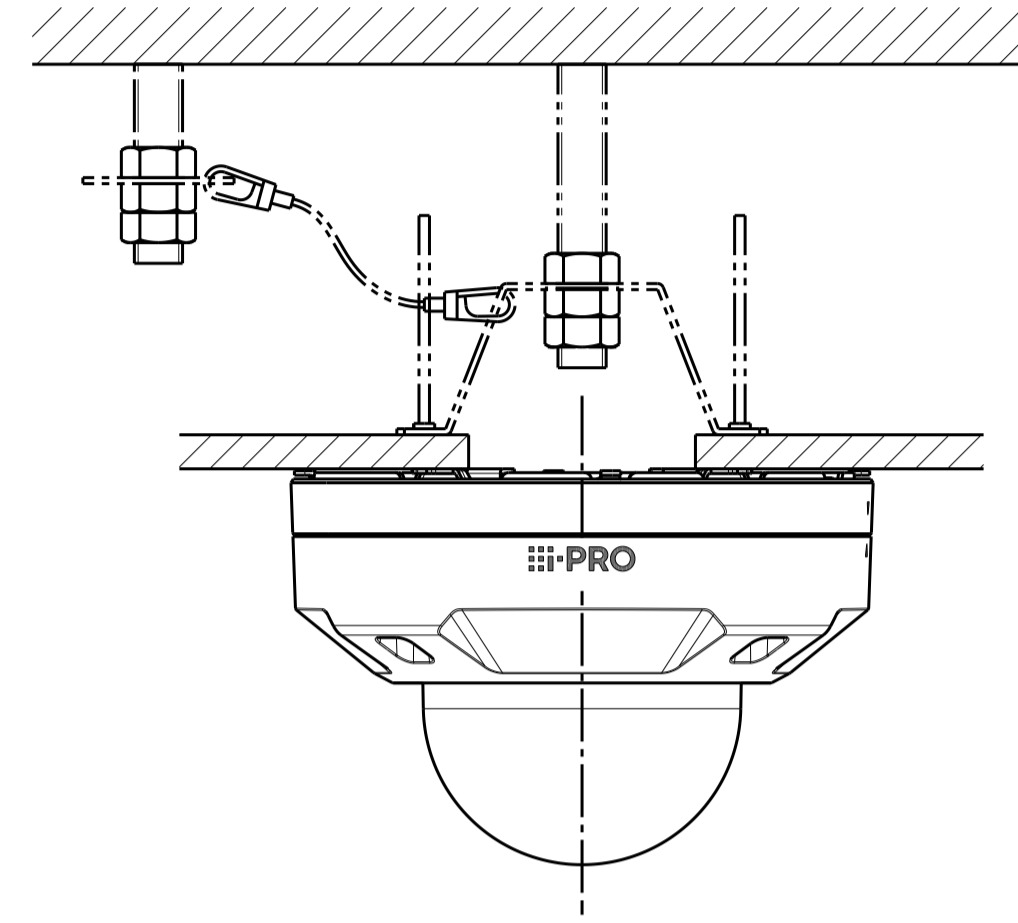

Unit:mm

金具との組み合わせ例  
Example of combination with bracket

Attach to WV-QJB501\*\*

側面図/Side-view	投影面積/Projected area 0.017(m <sup>2</sup> )
---------------	---

Attach to WV-QJB504-W

正面図/Front-view	投影面積/Projected area 0.015(m <sup>2</sup> )
側面図/Side-view	0.016(m <sup>2</sup> )

Attach to WV-Q105A\*\*

Attach to WV-QEM500\*\*

Attach to WV-QSR501\*\*

側面図/Side-view (嵌合部除く) (Excluding the mating part)	投影面積/Projected area 0.021(m <sup>2</sup> )
---	---

Attach to WV-QSR501F\*\*

側面図/Side-view	投影面積/Projected area 0.023(m <sup>2</sup> )
---------------	---

Attach to WV-QSR501M\*\*

側面図/Side-view (嵌合部除く) (Excluding the mating part)	投影面積/Projected area 0.021(m <sup>2</sup> )
---	---

Model number
WV-X25300-V3LN
WV-X25300-V3LNJ
WV-X25500-V3LN
WV-X25500-V3LNJ
WV-X25600-V2LN
WV-X25700-V2LN
WV-X25700-V2LNJ