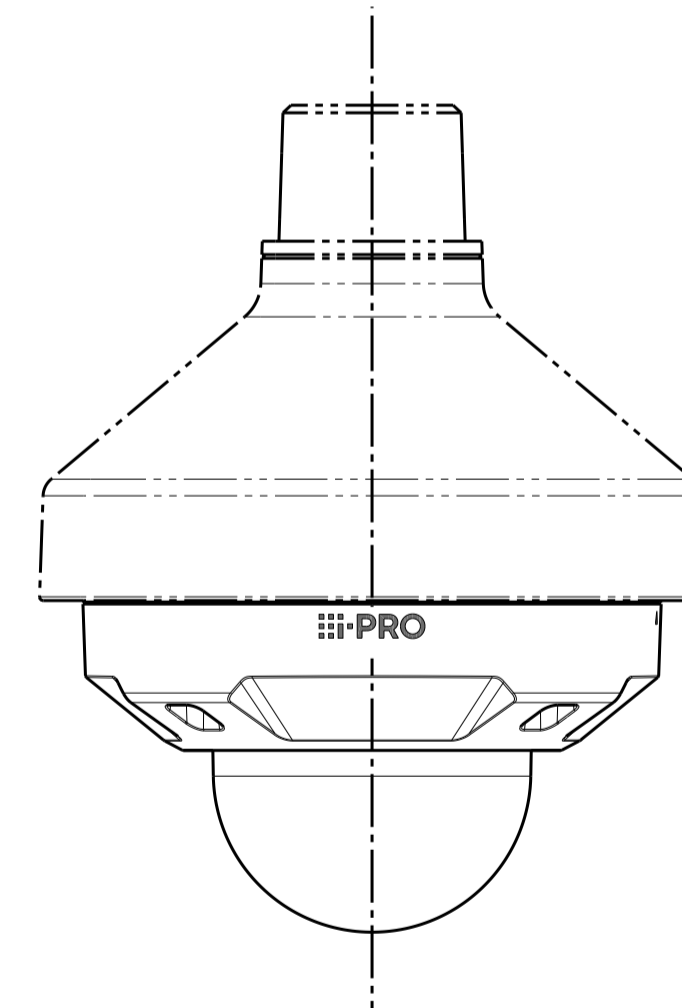

	投影面積/Projected area
側面図/Side-view	0.013 (m <sup>2</sup> )

Mass : Approx. 1.15 kg [2.54 lbs]  
(With Attachment for the conduit)

Unit:mm

Detail B (2:1)

View A (2:1)

Without Enclosure

Model number
WV-X25300-V3LN
WV-X25300-V3LNJ
WV-X25500-V3LN
WV-X25500-V3LNJ
WV-X25600-V2LN
WV-X25700-V2LN
WV-X25700-V2LNJ

Unit:mm

金具との組み合わせ例  
Example of combination with bracket

Attach to WV-QJB501\*\*

側面図/Side-view	投影面積/Projected area 0.017(m <sup>2</sup> )
---------------	---

Attach to WV-QJB504-W

正面図/Front-view	投影面積/Projected area 0.015(m <sup>2</sup> )
側面図/Side-view	0.016(m <sup>2</sup> )

Attach to WV-Q105A\*\*

Attach to WV-QEM500\*\*

Attach to WV-QSR501\*\*

側面図/Side-view (嵌合部除く) (Excluding the mating part)	投影面積/Projected area 0.021(m <sup>2</sup> )
---	---

Attach to WV-QSR501F\*\*

側面図/Side-view	投影面積/Projected area 0.023(m <sup>2</sup> )
---------------	---

Attach to WV-QSR501M\*\*

側面図/Side-view (嵌合部除く) (Excluding the mating part)	投影面積/Projected area 0.021(m <sup>2</sup> )
---	---

Model number
WV-X25300-V3LN
WV-X25300-V3LNJ
WV-X25500-V3LN
WV-X25500-V3LNJ
WV-X25600-V2LN
WV-X25700-V2LN
WV-X25700-V2LNJ