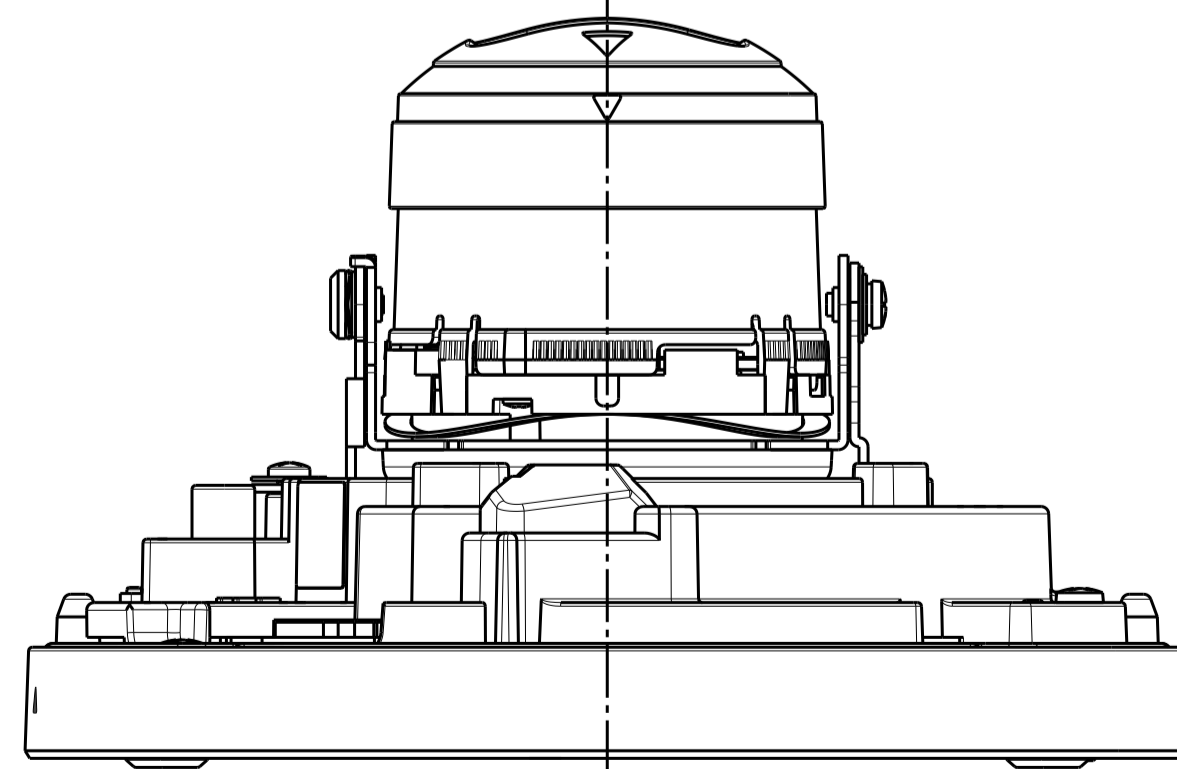

With Attachment plate

Unit:mm

With Attachment for the conduit

Template for mounting

Model number
WV-X25300-V3LN
WV-X25300-V3LNJ
WV-X25500-V3LN
WV-X25500-V3LNJ
WV-X25600-V2LN
WV-X25700-V2LN
WV-X25700-V2LNJ

	投影面積/Projected area
側面図/Side-view	0.013 (m <sup>2</sup> )

Mass : Approx. 1.15 kg [2.54 lbs]  
(With Attachment for the conduit)

Unit:mm

Detail B (2:1)

View A (2:1)

Without Enclosure

Model number
WV-X25300-V3LN
WV-X25300-V3LNJ
WV-X25500-V3LN
WV-X25500-V3LNJ
WV-X25600-V2LN
WV-X25700-V2LN
WV-X25700-V2LNJ

Unit:mm

金具との組み合わせ例  
Example of combination with bracket

Attach to WV-QJB501\*\*

側面図/Side-view	投影面積/Projected area 0.017(m <sup>2</sup> )
---------------	---

Attach to WV-QJB504-W

正面図/Front-view	投影面積/Projected area 0.015(m <sup>2</sup> )
側面図/Side-view	0.016(m <sup>2</sup> )