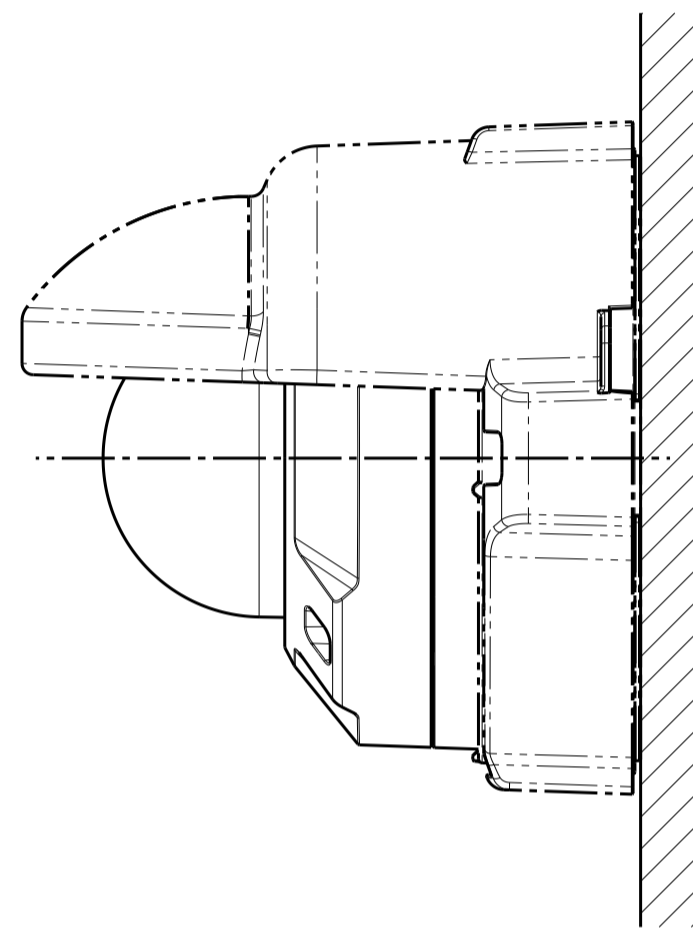

Attach to WV-Q105A\*\*

Attach to WV-QEM500\*\*

Attach to WV-QSR501\*\*

側面図/Side-view (嵌合部除く) (Excluding the mating part)	投影面積/Projected area 0.021(m <sup>2</sup> )
---	---

Attach to WV-QSR501F\*\*

側面図/Side-view	投影面積/Projected area 0.023(m <sup>2</sup> )
---------------	---

Attach to WV-QSR501M\*\*

側面図/Side-view (嵌合部除く) (Excluding the mating part)	投影面積/Projected area 0.021(m <sup>2</sup> )
---	---

Model number
WV-X25300-V3LN
WV-X25300-V3LNJ
WV-X25500-V3LN
WV-X25500-V3LNJ
WV-X25600-V2LN
WV-X25700-V2LN
WV-X25700-V2LNJ

Unit:mm

金具との組み合わせ例  
Example of combination with bracket

Attach to WV-QJB501-W\*\* & WV-QSR500-W\*\*

	投影面積/Projected area
側面図/Side-view	0.021 (m <sup>2</sup> )

Attach to WV-QSR505\*\*

	投影面積/Projected area
正面図/Front-view	0.022 (m <sup>2</sup> )
側面図/Side-view	0.013 (m <sup>2</sup> )
平面図/TOP-view	0.027 (m <sup>2</sup> )

Attach to WV-QWL500\*\*

	投影面積/Projected area
側面図/Side-view	0.019 (m <sup>2</sup> )

Model number
WV-X25300-V3LN
WV-X25300-V3LNJ
WV-X25500-V3LN
WV-X25500-V3LNJ
WV-X25600-V2LN
WV-X25700-V2LN
WV-X25700-V2LNJ