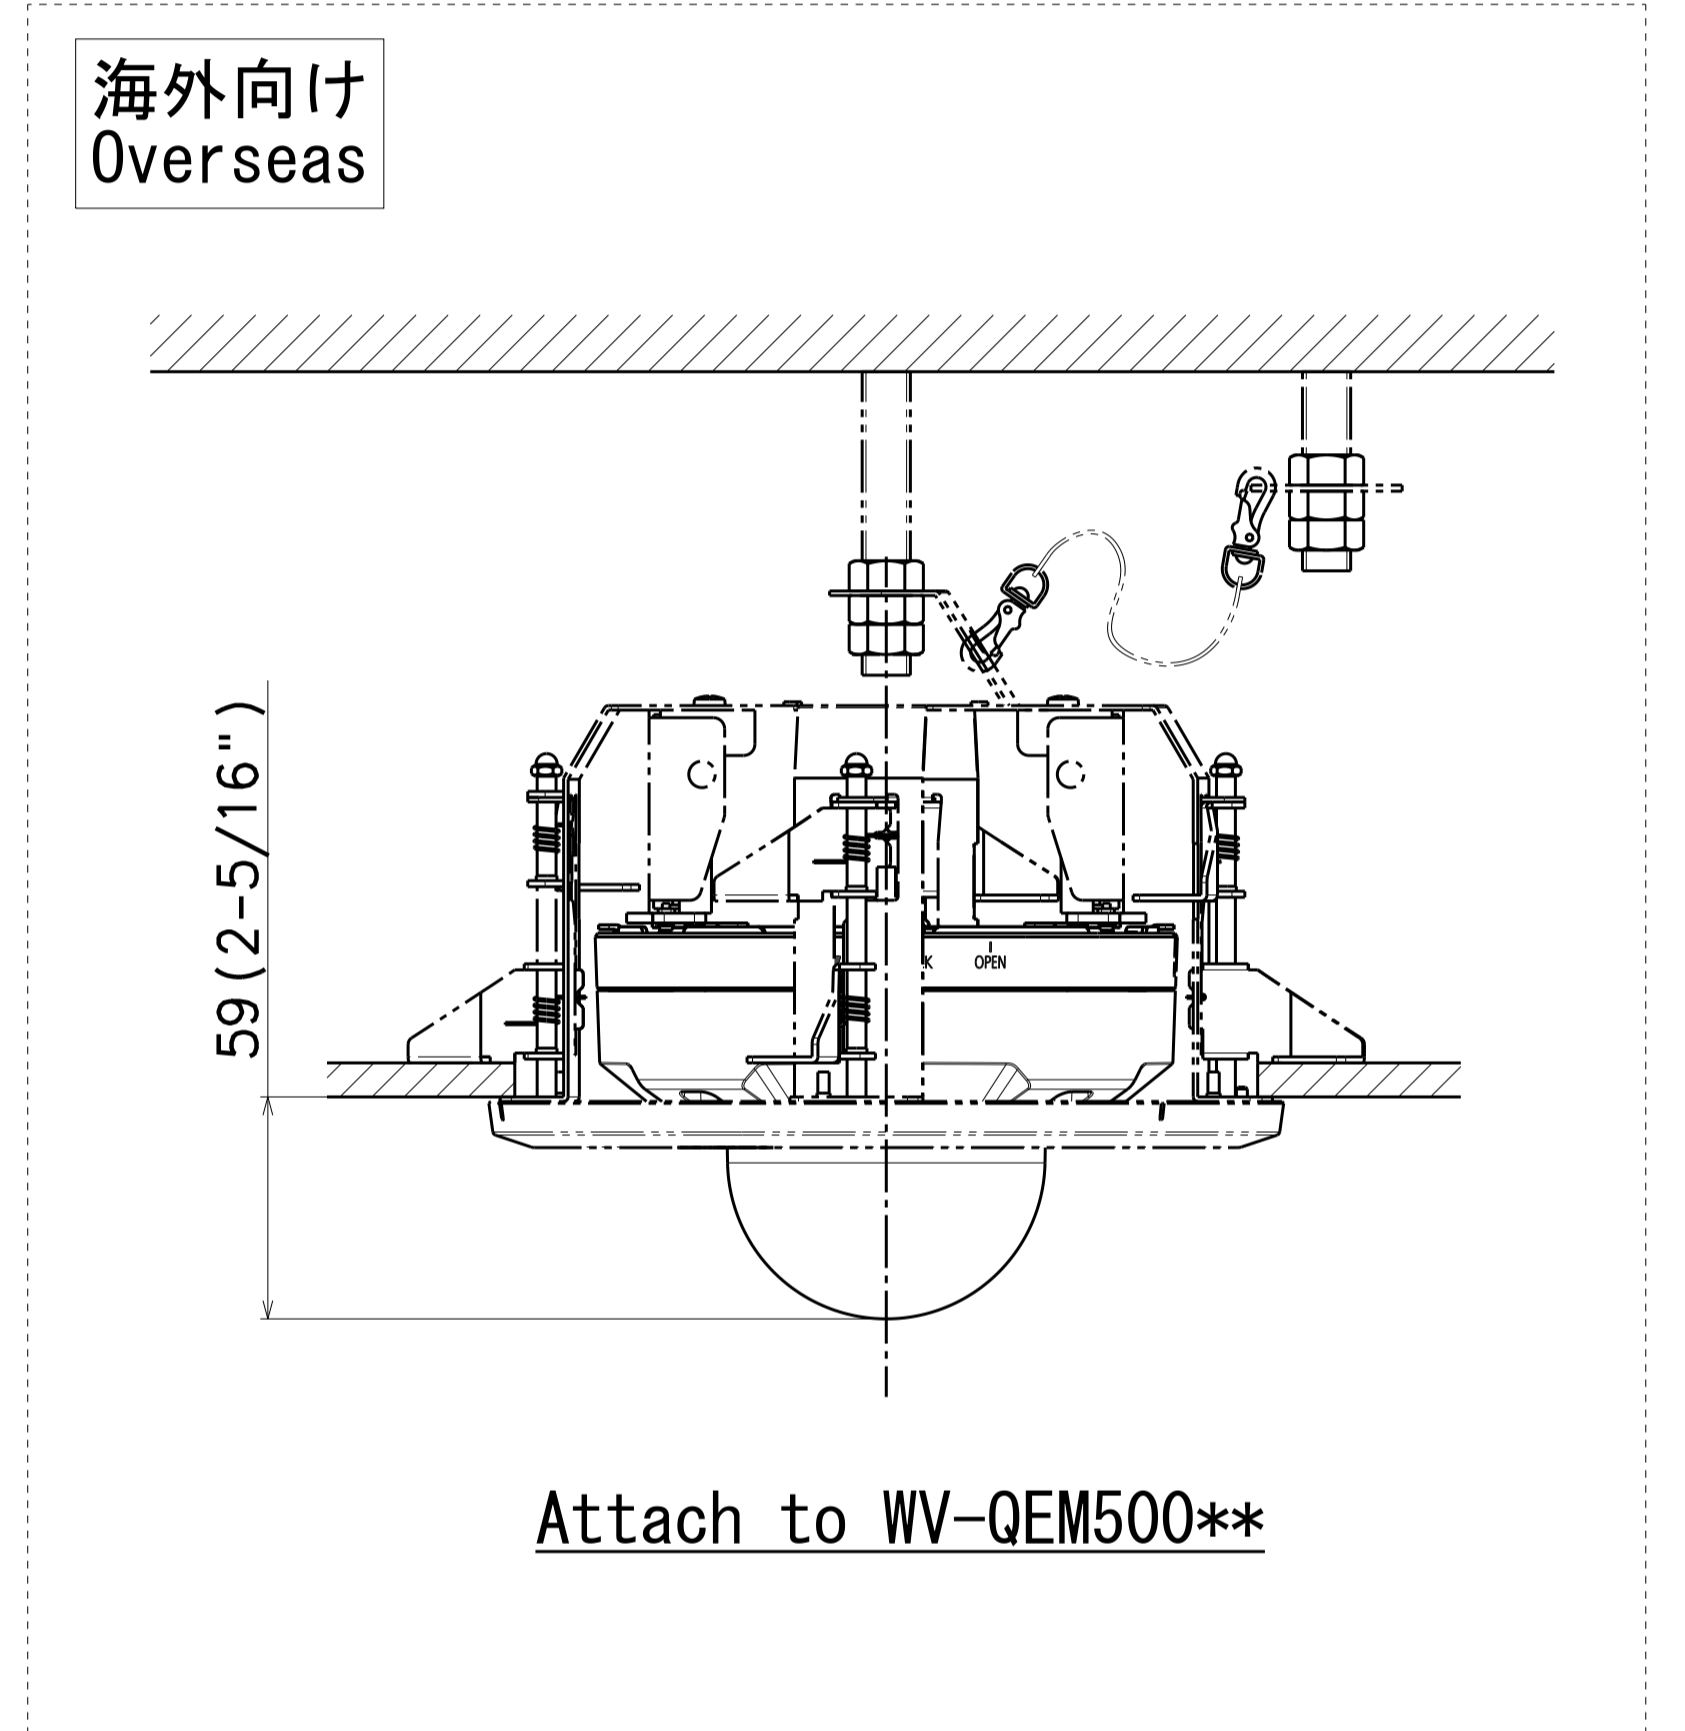

	投影面積/Projected area
側面図/Side-view	0.013 (m <sup>2</sup> )

Mass : Approx. 1.15 kg [2.54 lbs]  
(With Attachment for the conduit)

Unit:mm

Detail B (2:1)

View A (2:1)

Without Enclosure

Model number
WV-X25300-V3LN
WV-X25300-V3LNJ
WV-X25500-V3LN
WV-X25500-V3LNJ
WV-X25600-V2LN
WV-X25700-V2LN
WV-X25700-V2LNJ

Unit:mm

金具との組み合わせ例  
Example of combination with bracket

Attach to WV-QJB501\*\*

側面図/Side-view	投影面積/Projected area 0.017(m <sup>2</sup> )
---------------	---

Attach to WV-QJB504-W

正面図/Front-view	投影面積/Projected area 0.015(m <sup>2</sup> )
側面図/Side-view	0.016(m <sup>2</sup> )

Attach to WV-Q105A\*\*

Attach to WV-QEM500\*\*

Attach to WV-QSR501\*\*

側面図/Side-view (嵌合部除く) (Excluding the mating part)	投影面積/Projected area 0.021(m <sup>2</sup> )
---	---

Attach to WV-QSR501F\*\*

側面図/Side-view	投影面積/Projected area 0.023(m <sup>2</sup> )
---------------	---

Attach to WV-QSR501M\*\*

側面図/Side-view (嵌合部除く) (Excluding the mating part)	投影面積/Projected area 0.021(m <sup>2</sup> )
---	---

Model number
WV-X25300-V3LN
WV-X25300-V3LNJ
WV-X25500-V3LN
WV-X25500-V3LNJ
WV-X25600-V2LN
WV-X25700-V2LN
WV-X25700-V2LNJ