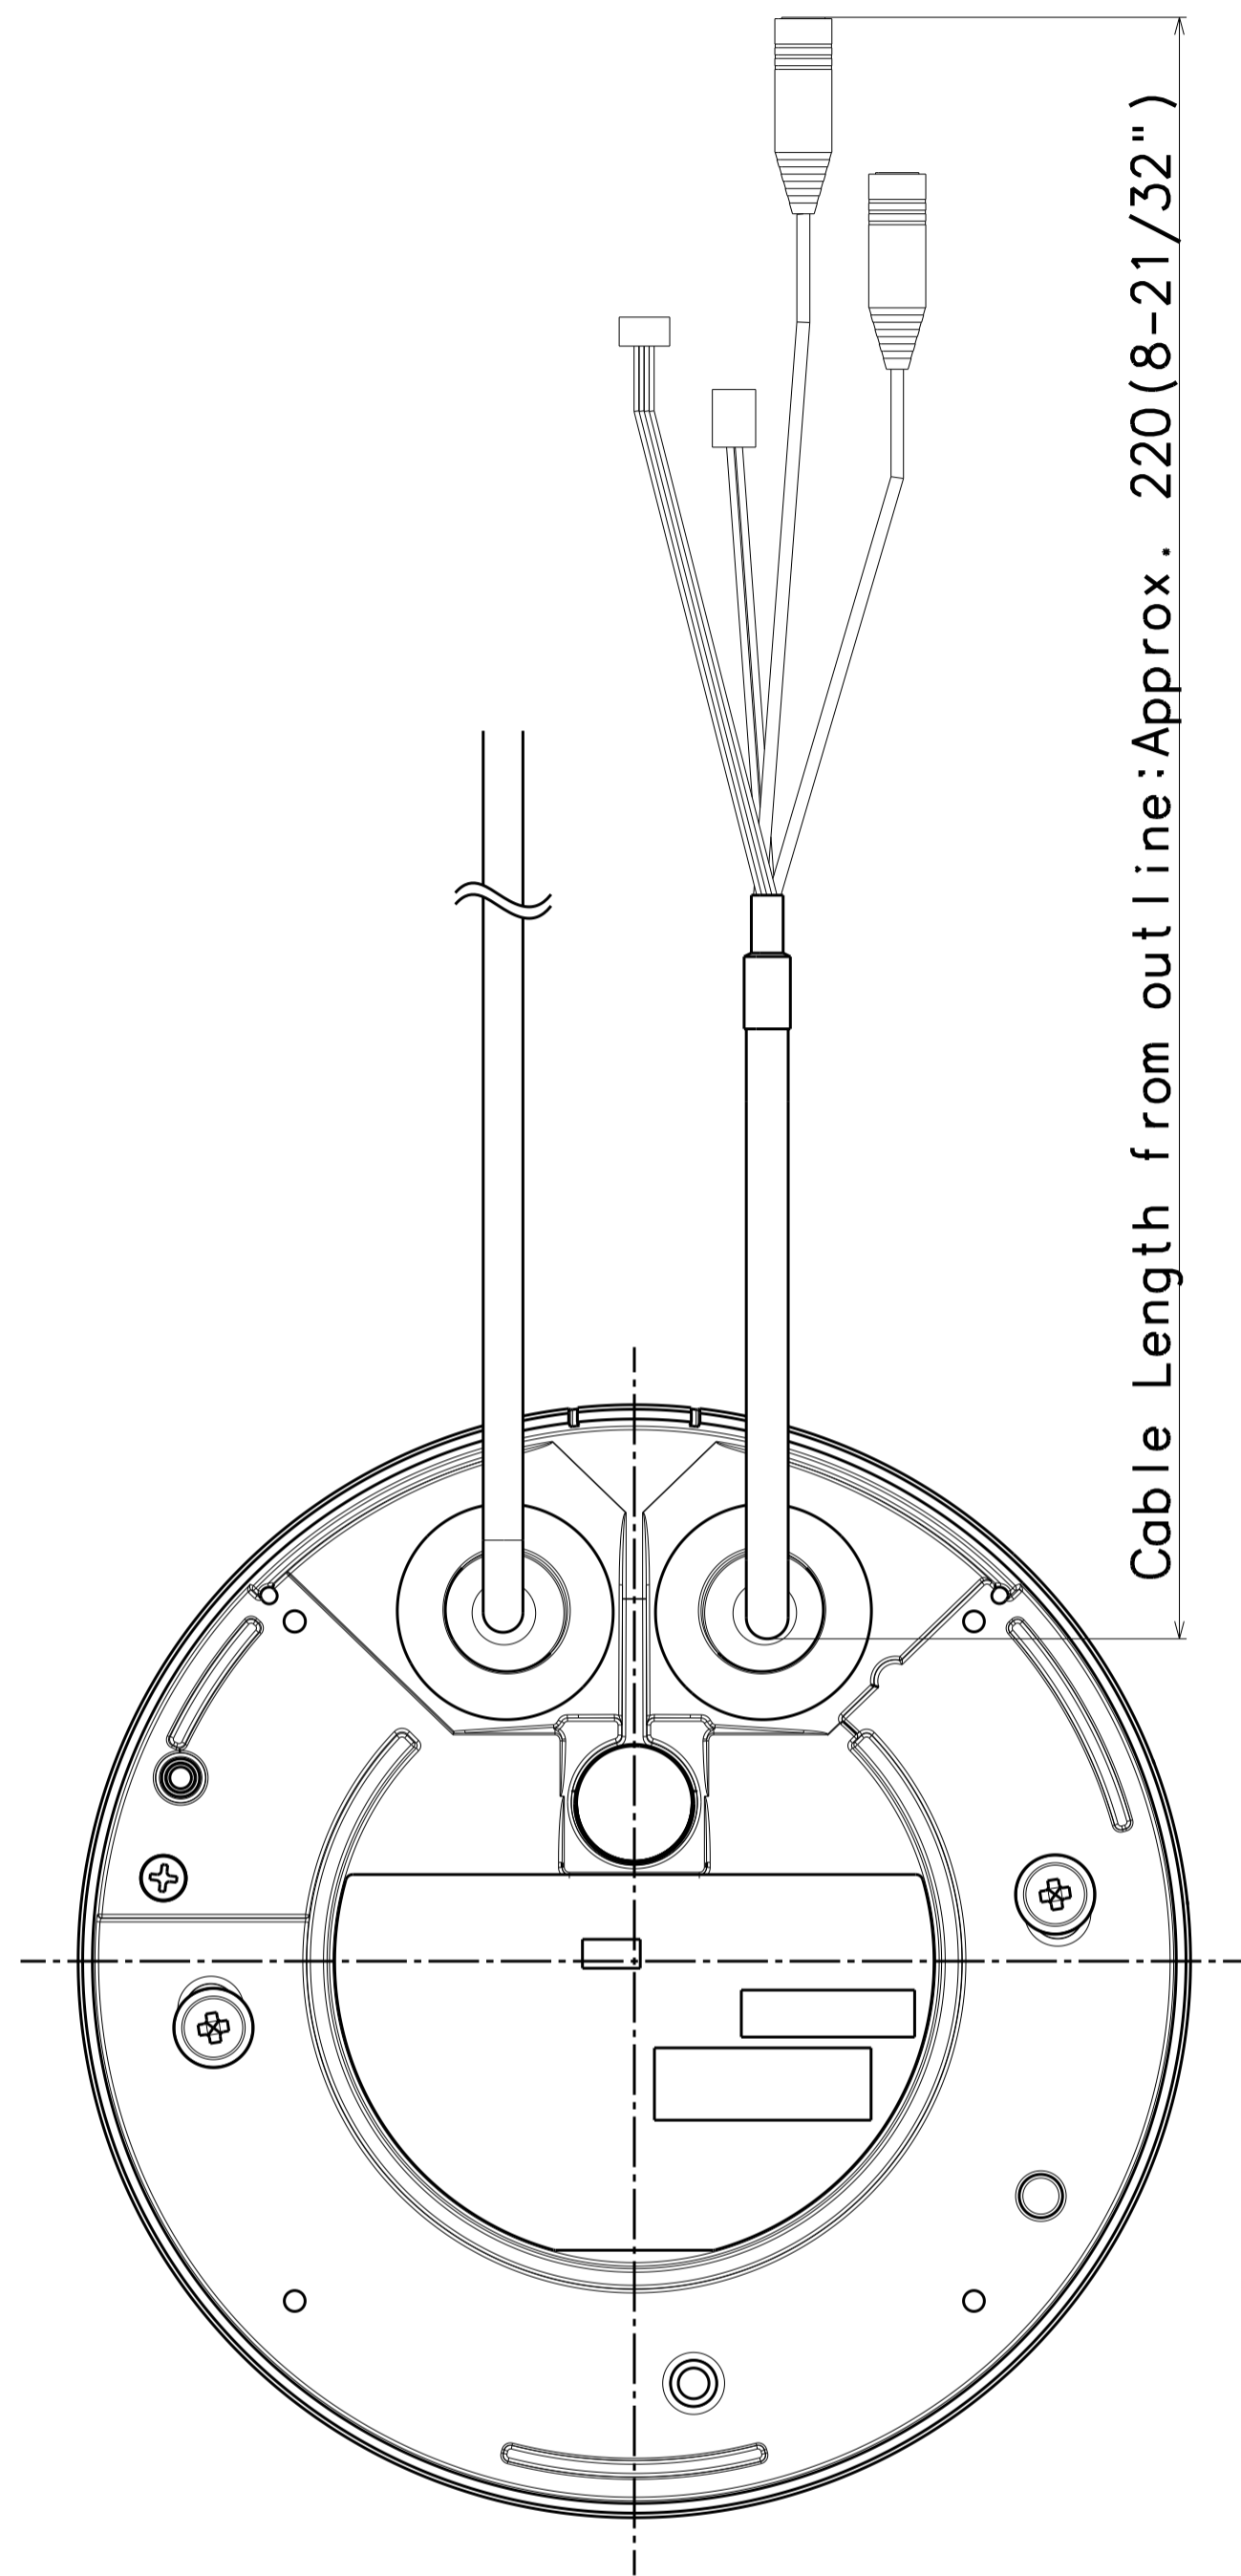

Model number
WV-X25300-V3LN
WV-X25300-V3LNJ
WV-X25500-V3LN
WV-X25500-V3LNJ
WV-X25600-V2LN
WV-X25700-V2LN
WV-X25700-V2LNJ

側面図/Side-view	投影面積/Projected area
	0.011 (m <sup>2</sup> )

Mass : Approx. 1.1 kg {2.43 lbs}  
 (Excluding attachment for the conduit portion)

With Attachment plate

Unit:mm

With Attachment for the conduit

Template for mounting

Model number
WV-X25300-V3LN
WV-X25300-V3LNJ
WV-X25500-V3LN
WV-X25500-V3LNJ
WV-X25600-V2LN
WV-X25700-V2LN
WV-X25700-V2LNJ

	投影面積/Projected area
側面図/Side-view	0.013 (m <sup>2</sup> )

Mass : Approx. 1.15 kg [2.54 lbs]  
(With Attachment for the conduit)

Unit:mm

Detail B (2:1)

View A (2:1)

Without Enclosure

Model number
WV-X25300-V3LN
WV-X25300-V3LNJ
WV-X25500-V3LN
WV-X25500-V3LNJ
WV-X25600-V2LN
WV-X25700-V2LN
WV-X25700-V2LNJ

Attach to WV-QSR501M\*\*

側面図/Side-view (嵌合部除く) (Excluding the mating part)	投影面積/Projected area 0.021(m <sup>2</sup> )
---	---

Model number
WV-X25300-V3LN
WV-X25300-V3LNJ
WV-X25500-V3LN
WV-X25500-V3LNJ
WV-X25600-V2LN
WV-X25700-V2LN
WV-X25700-V2LNJ