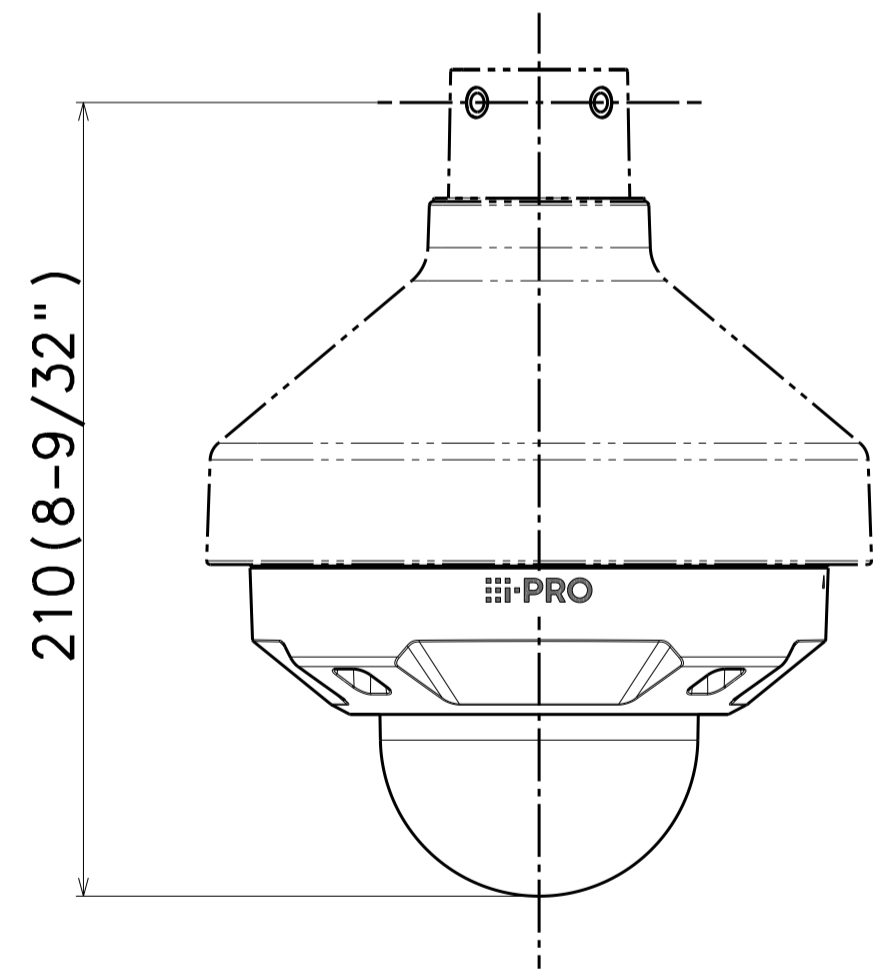

	投影面積/Projected area
側面図/Side-view	0.013 (m <sup>2</sup> )

Mass : Approx. 1.15 kg [2.54 lbs]  
(With Attachment for the conduit)

Unit:mm

Detail B (2:1)

View A (2:1)

Without Enclosure

Model number
WV-X25300-V3LN
WV-X25300-V3LNJ
WV-X25500-V3LN
WV-X25500-V3LNJ
WV-X25600-V2LN
WV-X25700-V2LN
WV-X25700-V2LNJ

Unit:mm

金具との組み合わせ例  
Example of combination with bracket

Attach to WV-QJB501\*\*

側面図/Side-view	投影面積/Projected area 0.017(m <sup>2</sup> )
---------------	---

Attach to WV-QJB504-W

正面図/Front-view	投影面積/Projected area 0.015(m <sup>2</sup> )
側面図/Side-view	0.016(m <sup>2</sup> )

Attach to WV-Q105A\*\*

Attach to WV-QEM500\*\*

Attach to WV-QSR501\*\*

側面図/Side-view (嵌合部除く) (Excluding the mating part)	投影面積/Projected area 0.021(m <sup>2</sup> )
---	---

Attach to WV-QSR501F\*\*

側面図/Side-view	投影面積/Projected area 0.023(m <sup>2</sup> )
---------------	---

Attach to WV-QSR501M\*\*

側面図/Side-view (嵌合部除く) (Excluding the mating part)	投影面積/Projected area 0.021(m <sup>2</sup> )
---	---

Model number
WV-X25300-V3LN
WV-X25300-V3LNJ
WV-X25500-V3LN
WV-X25500-V3LNJ
WV-X25600-V2LN
WV-X25700-V2LN
WV-X25700-V2LNJ