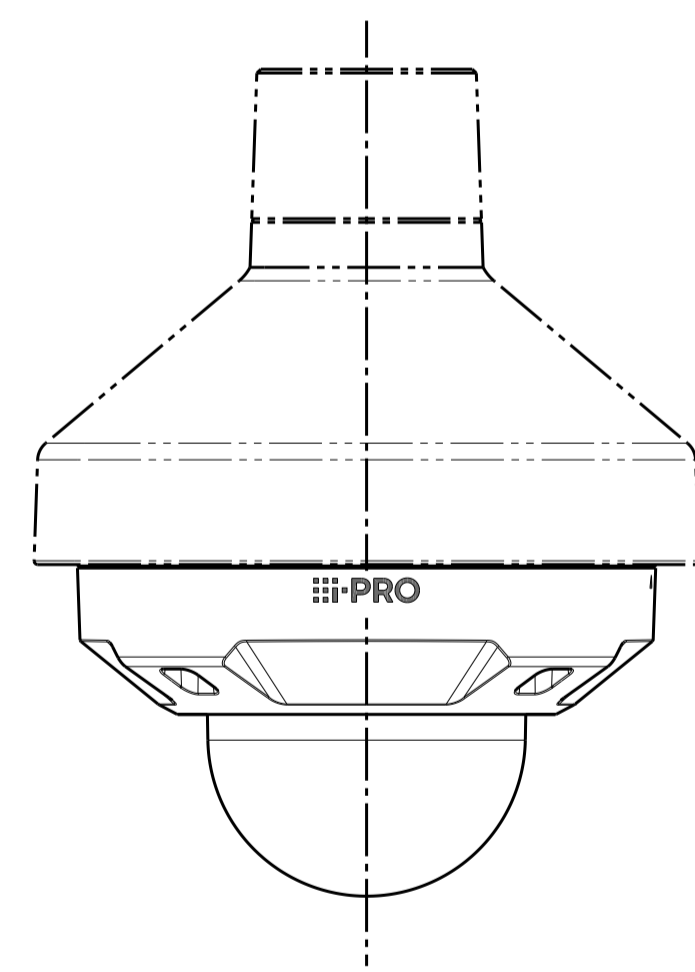

	投影面積/Projected area
側面図/Side-view	0.013 (m <sup>2</sup> )

Mass : Approx. 1.15 kg [2.54 lbs]  
(With Attachment for the conduit)

Unit:mm

Detail B (2:1)

View A (2:1)

Without Enclosure

Model number
WV-X25300-V3LN
WV-X25300-V3LNJ
WV-X25500-V3LN
WV-X25500-V3LNJ
WV-X25600-V2LN
WV-X25700-V2LN
WV-X25700-V2LNJ

Unit:mm

金具との組み合わせ例  
Example of combination with bracket

Attach to WV-QJB501\*\*

側面図/Side-view	投影面積/Projected area 0.017(m <sup>2</sup> )
---------------	---

Attach to WV-QJB504-W

正面図/Front-view	投影面積/Projected area 0.015(m <sup>2</sup> )
側面図/Side-view	0.016(m <sup>2</sup> )

Attach to WV-Q105A\*\*

Attach to WV-QEM500\*\*

Attach to WV-QSR501\*\*

側面図/Side-view (嵌合部除く) (Excluding the mating part)	投影面積/Projected area 0.021(m <sup>2</sup> )
---	---

Attach to WV-QSR501F\*\*

側面図/Side-view	投影面積/Projected area 0.023(m <sup>2</sup> )
---------------	---

Attach to WV-QSR501M\*\*

側面図/Side-view (嵌合部除く) (Excluding the mating part)	投影面積/Projected area 0.021(m <sup>2</sup> )
---	---

Model number
WV-X25300-V3LN
WV-X25300-V3LNJ
WV-X25500-V3LN
WV-X25500-V3LNJ
WV-X25600-V2LN
WV-X25700-V2LN
WV-X25700-V2LNJ