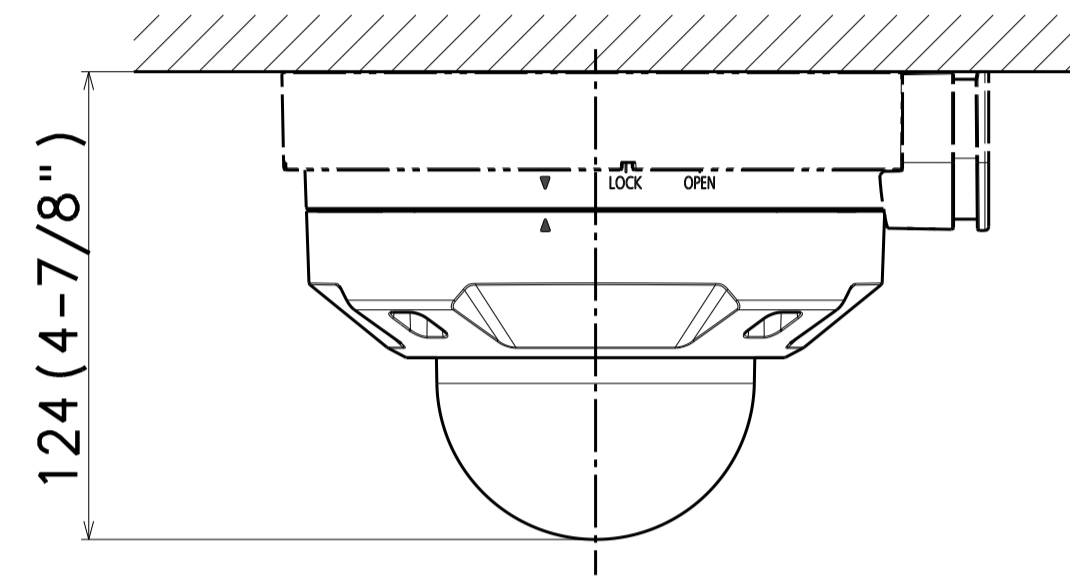

	投影面積/Projected area
側面図/Side-view	0.013 (m <sup>2</sup> )

Mass : Approx. 1.15 kg [2.54 lbs]  
(With Attachment for the conduit)

Unit:mm

Detail B (2:1)

View A (2:1)

Without Enclosure

Model number
WV-X25300-V3LN
WV-X25300-V3LNJ
WV-X25500-V3LN
WV-X25500-V3LNJ
WV-X25600-V2LN
WV-X25700-V2LN
WV-X25700-V2LNJ

Unit:mm

金具との組み合わせ例  
Example of combination with bracket

Attach to WV-QJB501\*\*

側面図/Side-view	投影面積/Projected area 0.017(m <sup>2</sup> )
---------------	---

Attach to WV-QJB504-W

正面図/Front-view	投影面積/Projected area 0.015(m <sup>2</sup> )
側面図/Side-view	0.016(m <sup>2</sup> )

Attach to WV-Q105A\*\*

Attach to WV-QEM500\*\*

Attach to WV-QSR501\*\*

側面図/Side-view (嵌合部除く) (Excluding the mating part)	投影面積/Projected area 0.021(m <sup>2</sup> )
---	---

Attach to WV-QSR501F\*\*

側面図/Side-view	投影面積/Projected area 0.023(m <sup>2</sup> )
---------------	---

Attach to WV-QSR501M\*\*

側面図/Side-view (嵌合部除く) (Excluding the mating part)	投影面積/Projected area 0.021(m <sup>2</sup> )
---	---

Model number
WV-X25300-V3LN
WV-X25300-V3LNJ
WV-X25500-V3LN
WV-X25500-V3LNJ
WV-X25600-V2LN
WV-X25700-V2LN
WV-X25700-V2LNJ