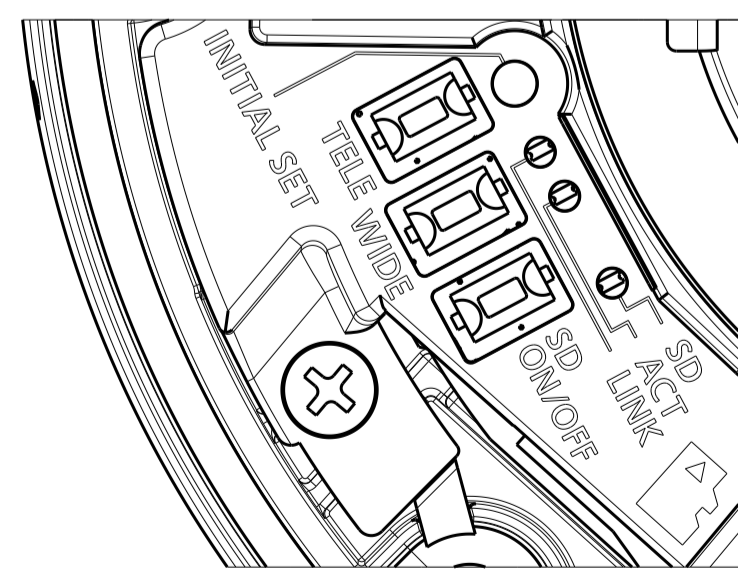

With Attachment plate

Unit:mm

With Attachment for the conduit

Template for mounting

Model number
WV-X25300-V3LN
WV-X25300-V3LNJ
WV-X25500-V3LN
WV-X25500-V3LNJ
WV-X25600-V2LN
WV-X25700-V2LN
WV-X25700-V2LNJ

	投影面積/Projected area
側面図/Side-view	0.013 (m <sup>2</sup> )

Mass : Approx. 1.15 kg [2.54 lbs]  
(With Attachment for the conduit)

Unit:mm

Detail B (2:1)

View A (2:1)

Without Enclosure

Model number
WV-X25300-V3LN
WV-X25300-V3LNJ
WV-X25500-V3LN
WV-X25500-V3LNJ
WV-X25600-V2LN
WV-X25700-V2LN
WV-X25700-V2LNJ

Unit:mm

金具との組み合わせ例  
Example of combination with bracket

Attach to WV-QJB501\*\*

側面図/Side-view	投影面積/Projected area 0.017(m <sup>2</sup> )
---------------	---

Attach to WV-QJB504-W

正面図/Front-view	投影面積/Projected area 0.015(m <sup>2</sup> )
側面図/Side-view	0.016(m <sup>2</sup> )