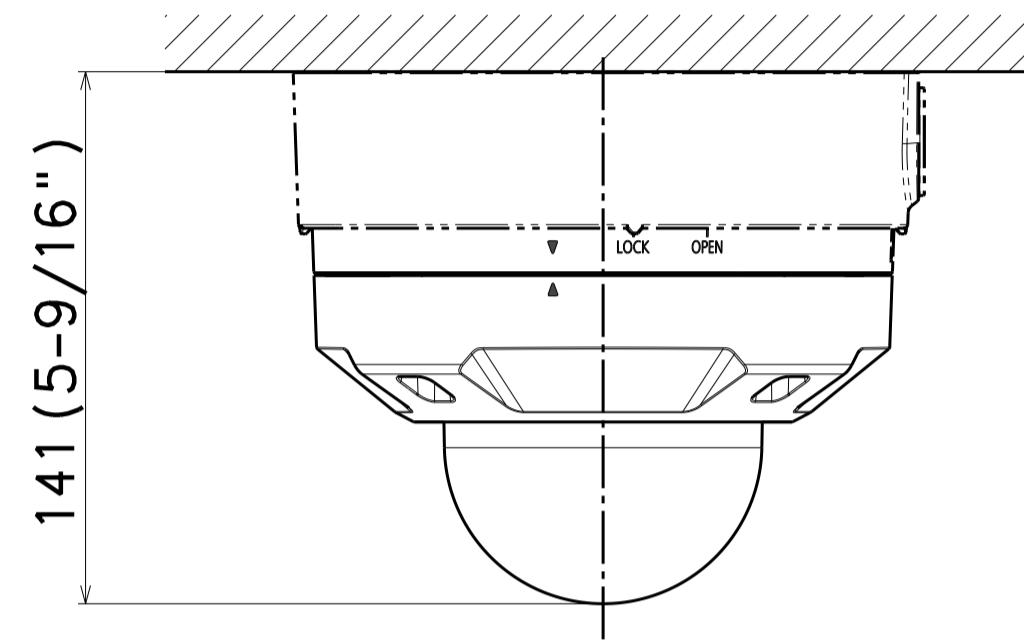

With Attachment plate

Unit:mm

With Attachment for the conduit

Template for mounting

Model number
WV-X25300-V3LN
WV-X25300-V3LNJ
WV-X25500-V3LN
WV-X25500-V3LNJ
WV-X25600-V2LN
WV-X25700-V2LN
WV-X25700-V2LNJ

	投影面積/Projected area
側面図/Side-view	0.013 (m <sup>2</sup> )

Mass : Approx. 1.15 kg [2.54 lbs]  
(With Attachment for the conduit)

Unit:mm

Detail B (2:1)

View A (2:1)

Without Enclosure

Model number
WV-X25300-V3LN
WV-X25300-V3LNJ
WV-X25500-V3LN
WV-X25500-V3LNJ
WV-X25600-V2LN
WV-X25700-V2LN
WV-X25700-V2LNJ

Unit:mm

金具との組み合わせ例  
Example of combination with bracket

Attach to WV-QJB501\*\*

側面図/Side-view	投影面積/Projected area 0.017(m <sup>2</sup> )
---------------	---

Attach to WV-QJB504-W

正面図/Front-view	投影面積/Projected area 0.015(m <sup>2</sup> )
側面図/Side-view	0.016(m <sup>2</sup> )

Attach to WV-Q105A\*\*

Attach to WV-QEM500\*\*

Attach to WV-QSR501\*\*

側面図/Side-view (嵌合部除く) (Excluding the mating part)	投影面積/Projected area 0.021(m <sup>2</sup> )
---	---

Attach to WV-QSR501F\*\*

側面図/Side-view	投影面積/Projected area 0.023(m <sup>2</sup> )
---------------	---