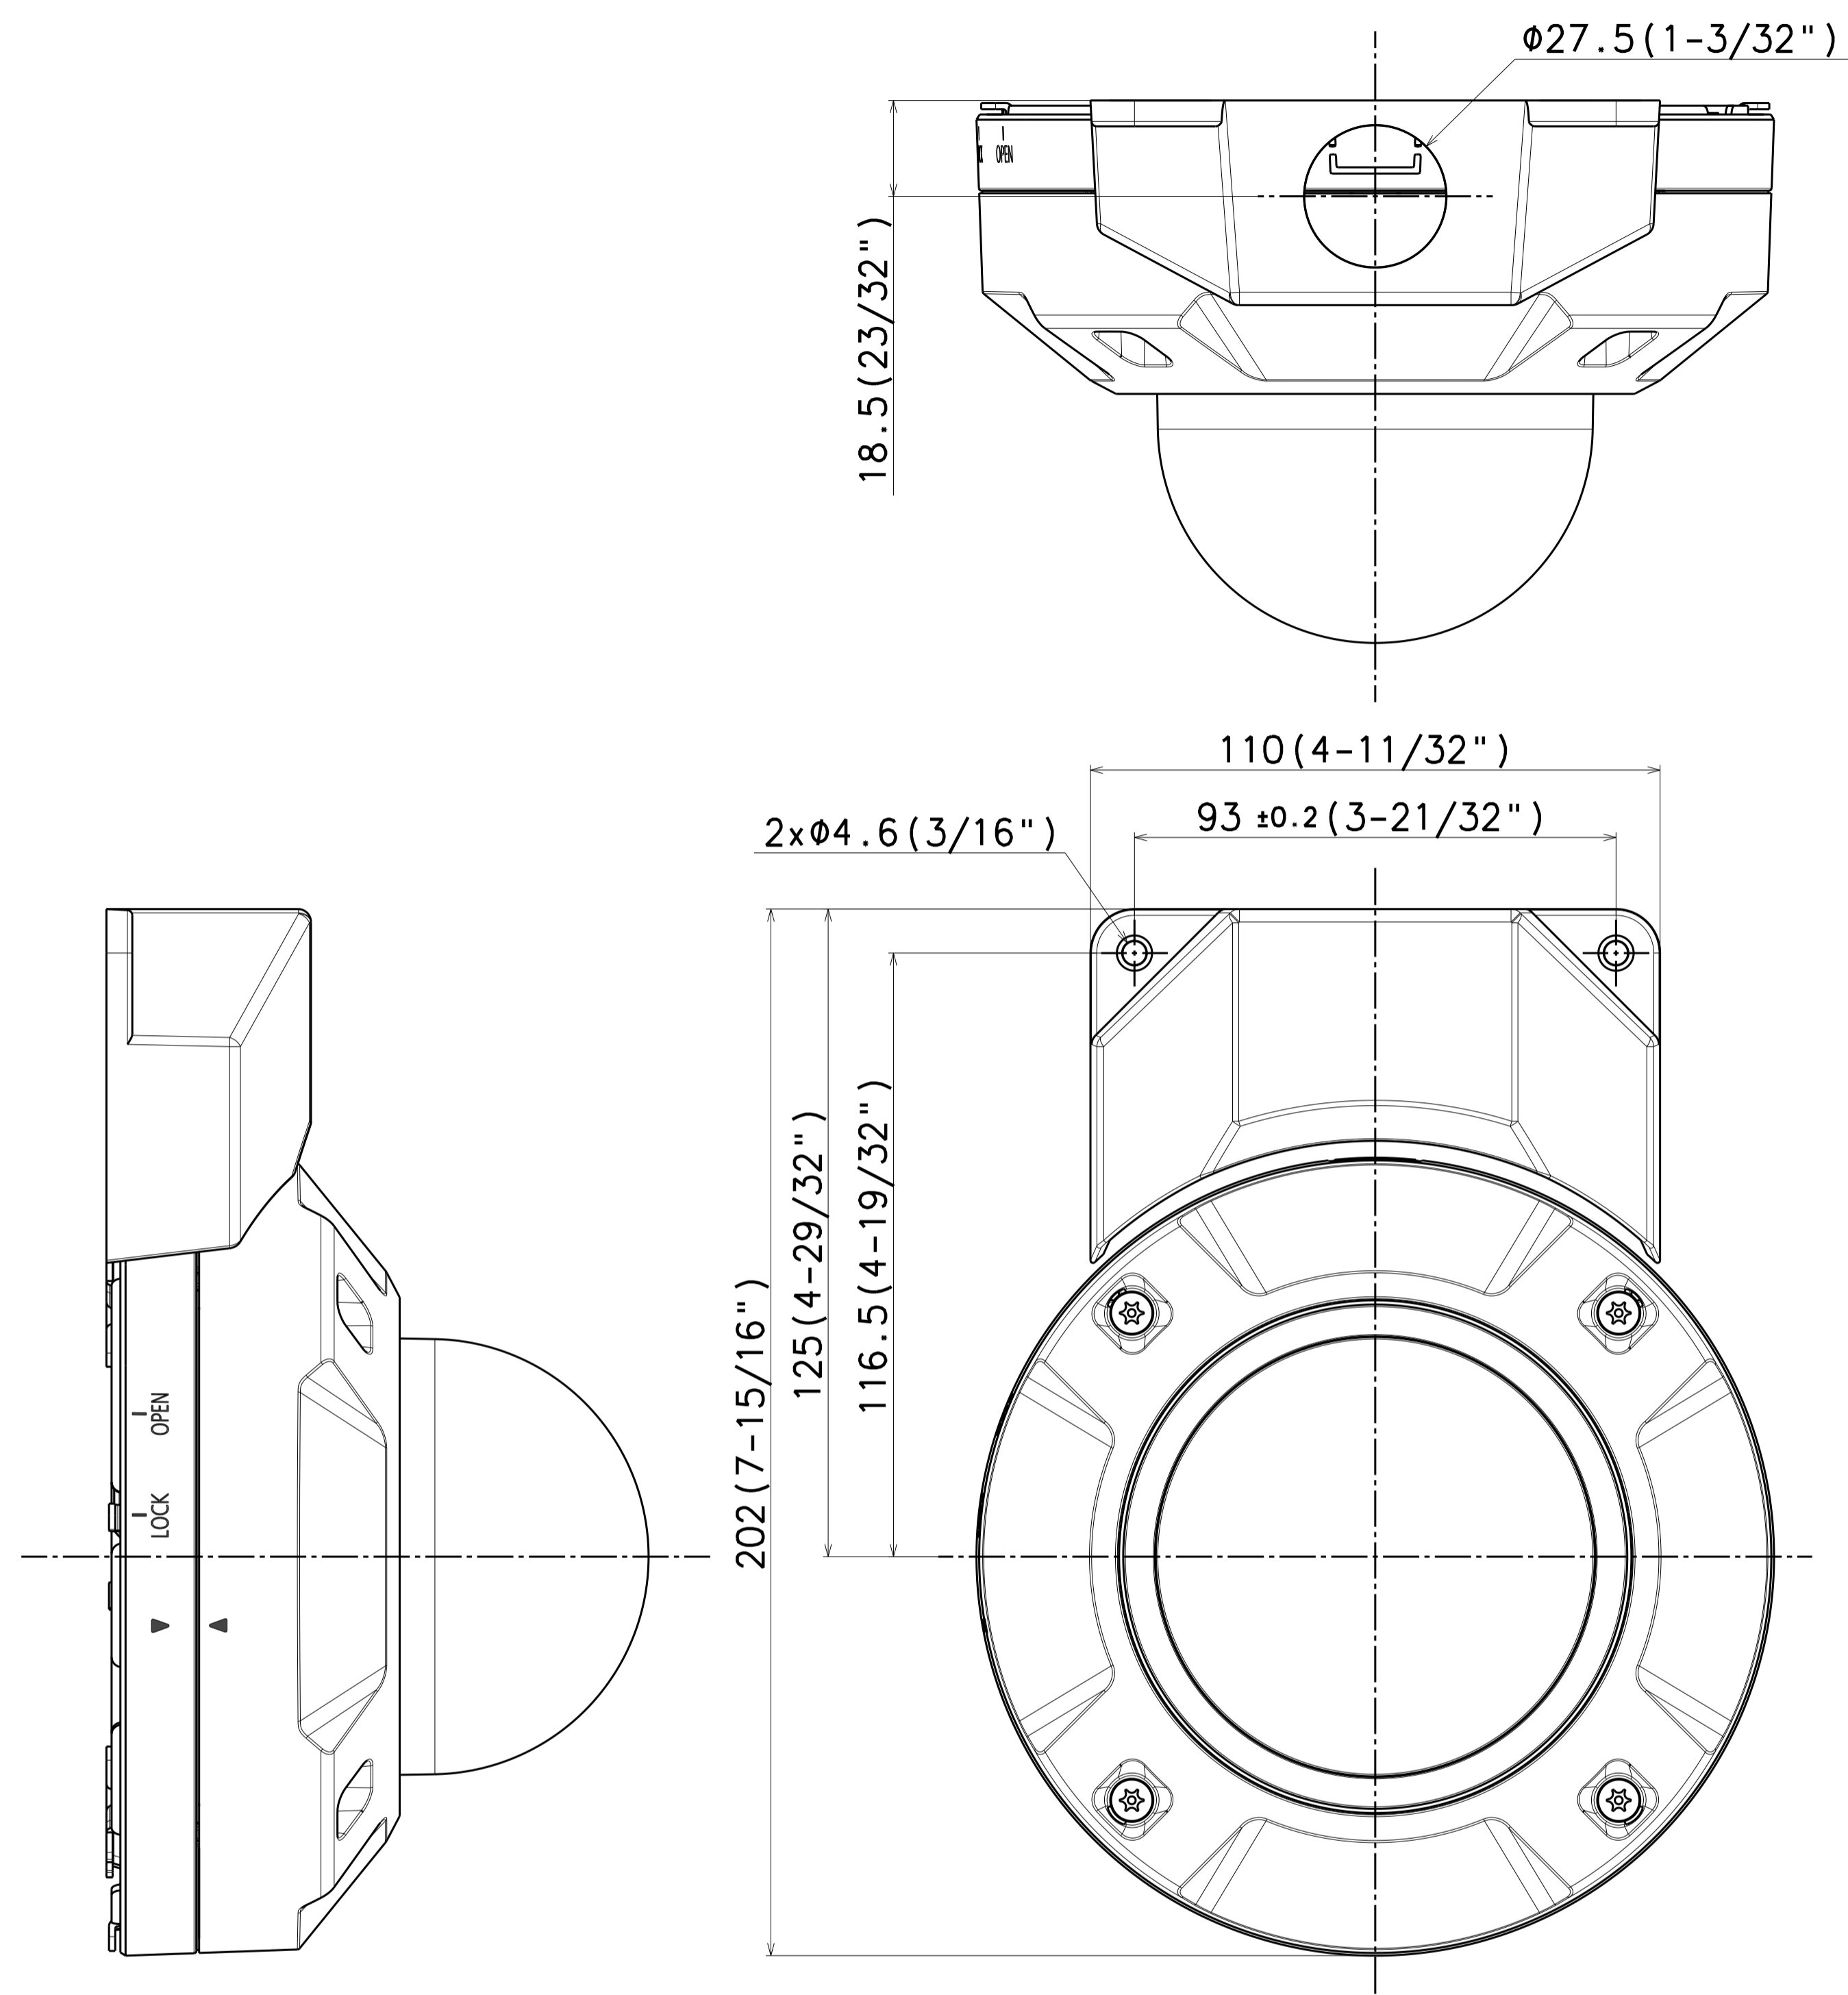

Model number
WV-X25300-V3LN
WV-X25300-V3LNJ
WV-X25500-V3LN
WV-X25500-V3LNJ
WV-X25600-V2LN
WV-X25700-V2LN
WV-X25700-V2LNJ

側面図/Side-view	投影面積/Projected area
	0.011 (m <sup>2</sup> )

Mass : Approx. 1.1 kg {2.43 lbs}  
 (Excluding attachment for the conduit portion)

With Attachment plate

Unit:mm

With Attachment for the conduit

Template for mounting

Model number
WV-X25300-V3LN
WV-X25300-V3LNJ
WV-X25500-V3LN
WV-X25500-V3LNJ
WV-X25600-V2LN
WV-X25700-V2LN
WV-X25700-V2LNJ

	投影面積/Projected area
側面図/Side-view	0.013 (m <sup>2</sup> )

Mass : Approx. 1.15 kg [2.54 lbs]  
(With Attachment for the conduit)

Unit:mm

Detail B (2:1)

View A (2:1)

Without Enclosure

Model number
WV-X25300-V3LN
WV-X25300-V3LNJ
WV-X25500-V3LN
WV-X25500-V3LNJ
WV-X25600-V2LN
WV-X25700-V2LN
WV-X25700-V2LNJ

Attach to WV-QSR501M\*\*

側面図/Side-view (嵌合部除く) (Excluding the mating part)	投影面積/Projected area 0.021(m <sup>2</sup> )
---	---

Model number
WV-X25300-V3LN
WV-X25300-V3LNJ
WV-X25500-V3LN
WV-X25500-V3LNJ
WV-X25600-V2LN
WV-X25700-V2LN
WV-X25700-V2LNJ