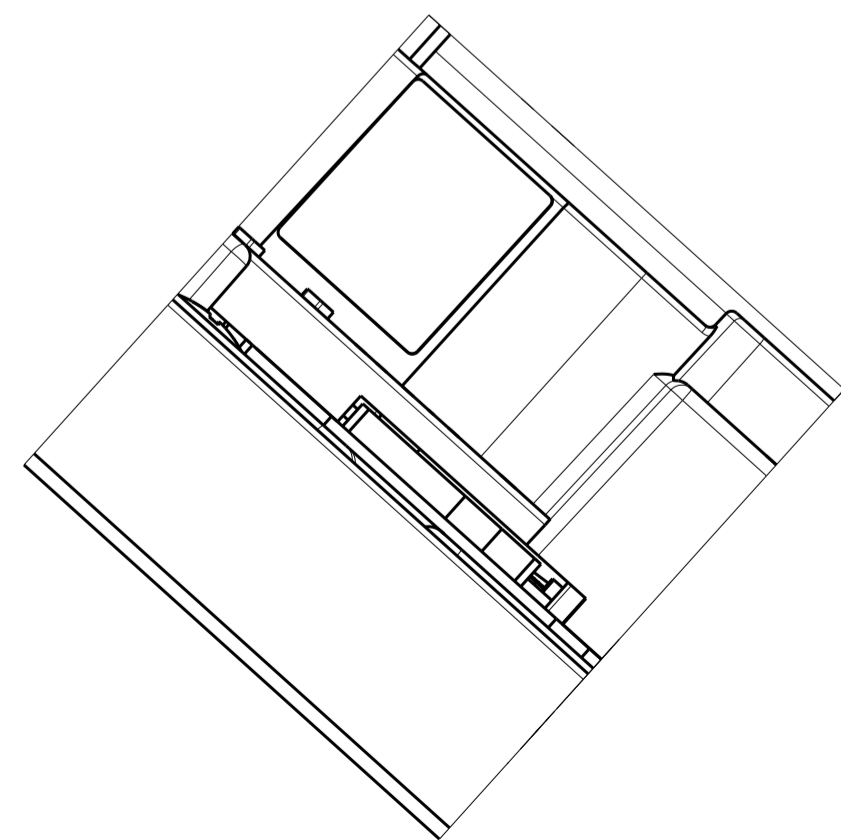

With Attachment plate

Unit:mm

With Attachment for the conduit

Template for mounting

Model number
WV-X25300-V3LN
WV-X25300-V3LNJ
WV-X25500-V3LN
WV-X25500-V3LNJ
WV-X25600-V2LN
WV-X25700-V2LN
WV-X25700-V2LNJ

	投影面積/Projected area
側面図/Side-view	0.013 (m <sup>2</sup> )

Mass : Approx. 1.15 kg [2.54 lbs]  
(With Attachment for the conduit)

Unit:mm

Detail B (2:1)

View A (2:1)

Without Enclosure

Model number
WV-X25300-V3LN
WV-X25300-V3LNJ
WV-X25500-V3LN
WV-X25500-V3LNJ
WV-X25600-V2LN
WV-X25700-V2LN
WV-X25700-V2LNJ

Unit:mm

金具との組み合わせ例  
Example of combination with bracket

Attach to WV-QJB501\*\*

側面図/Side-view	投影面積/Projected area 0.017(m <sup>2</sup> )
---------------	---

Attach to WV-QJB504-W

正面図/Front-view	投影面積/Projected area 0.015(m <sup>2</sup> )
側面図/Side-view	0.016(m <sup>2</sup> )